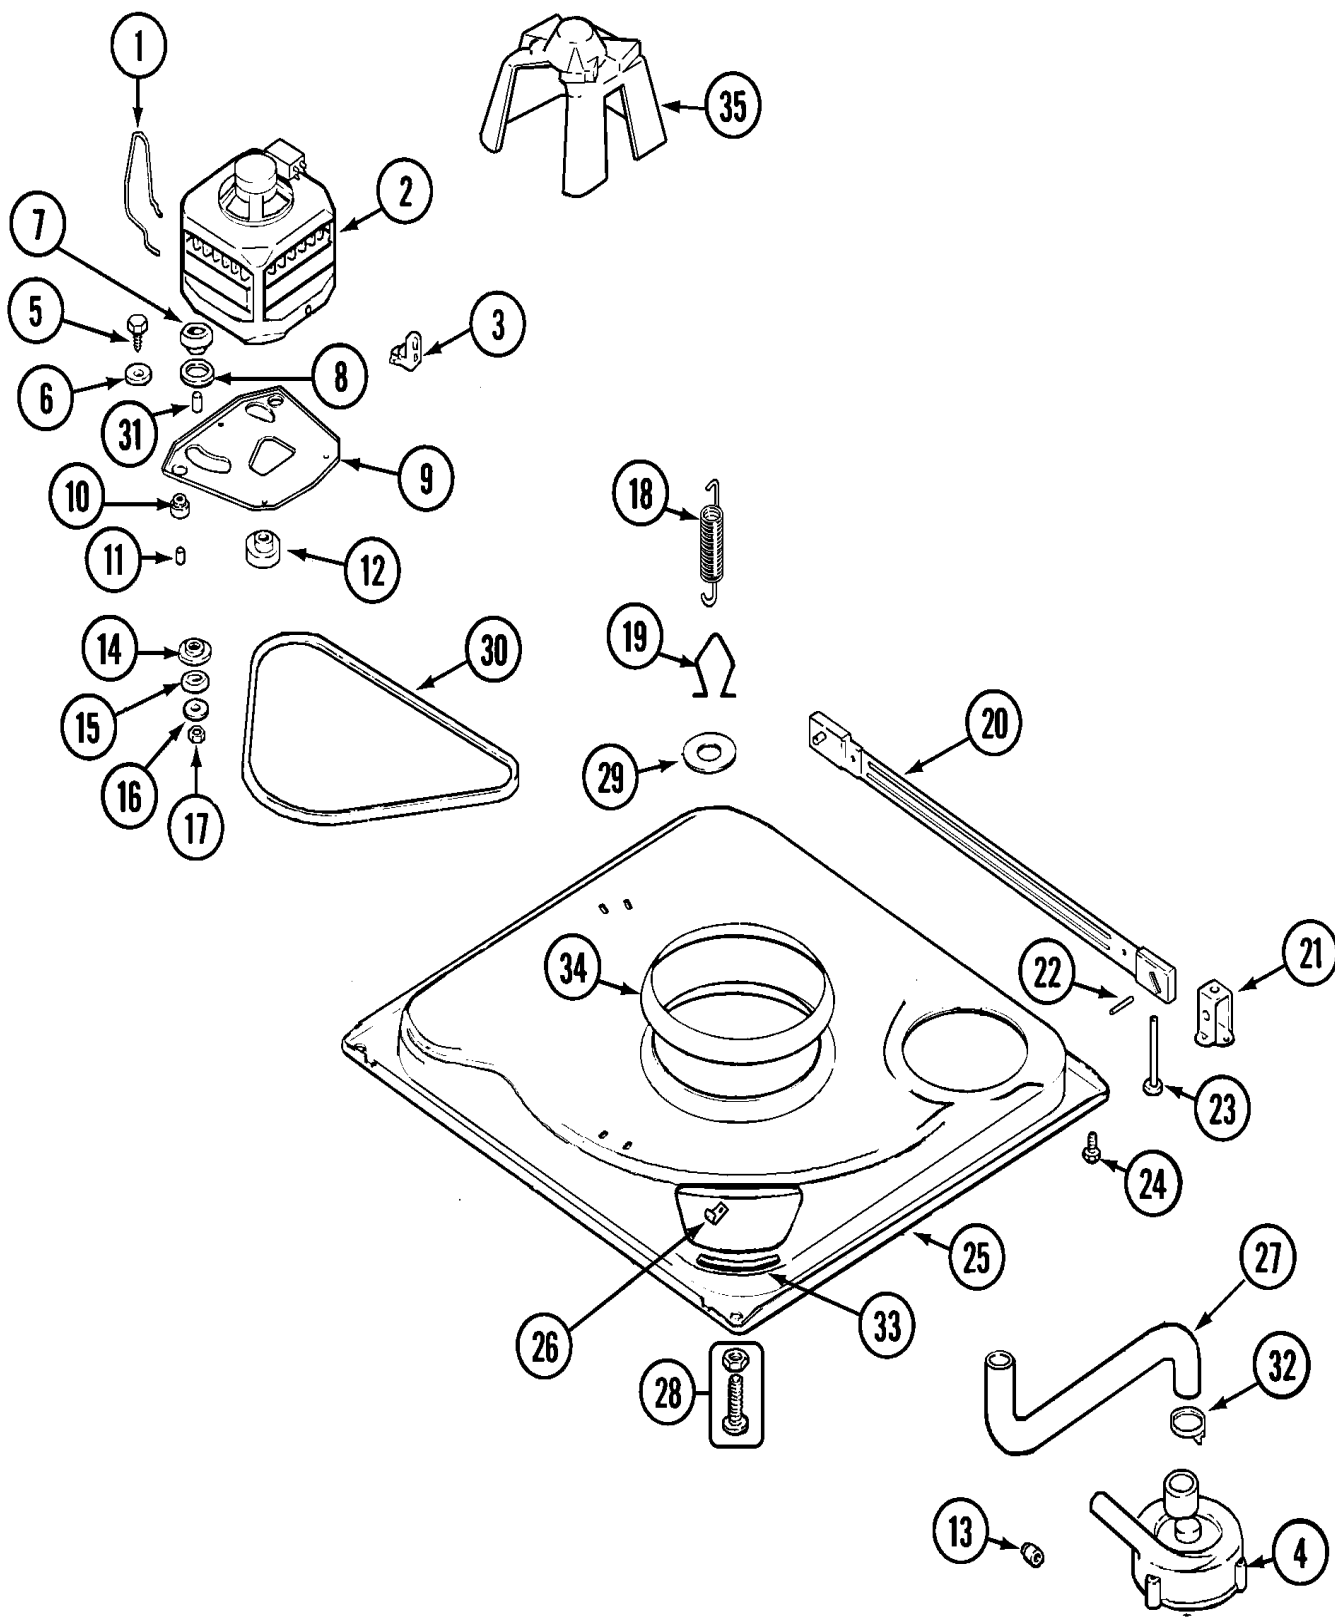

Section: BASE

PAV3200 P6