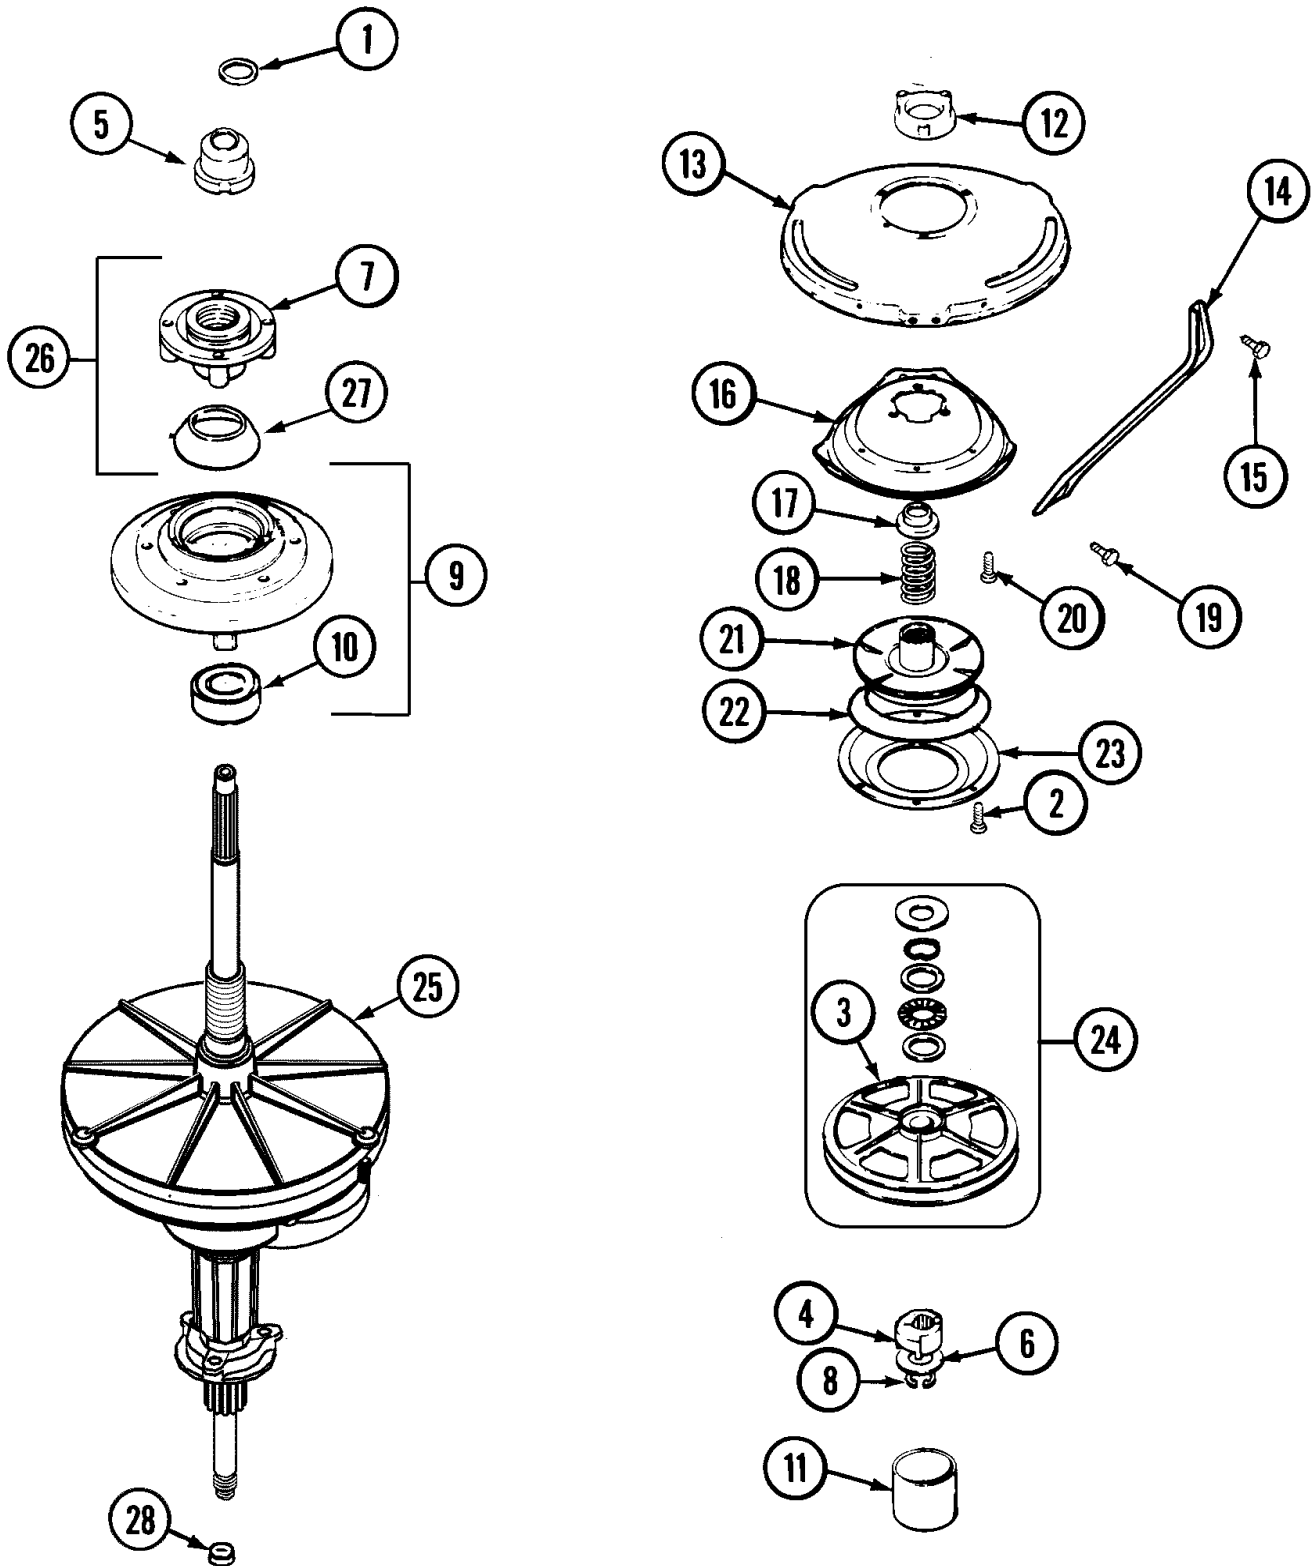

**Repair
Parts
List**

MODEL NUMBER
PAV3200AGW

**WASHER
PAV3200**

When requesting service or ordering parts, always provide the following information:

- Product Type
- Part Number
- Model Number
- Part Description

MAYTAG®

©2005 Maytag Services

Section: CONTROL PANEL

PAV3200 P1

PAV3200 P2

PAV3200 P3

Section: TUB

PAV3200 P4

PAV3200 P5

Section: BASE

PAV3200 P6

Section: WIRING INFORMATION

PAV3200 P7

CONNECTION DIAGRAM

PAV3200 P8