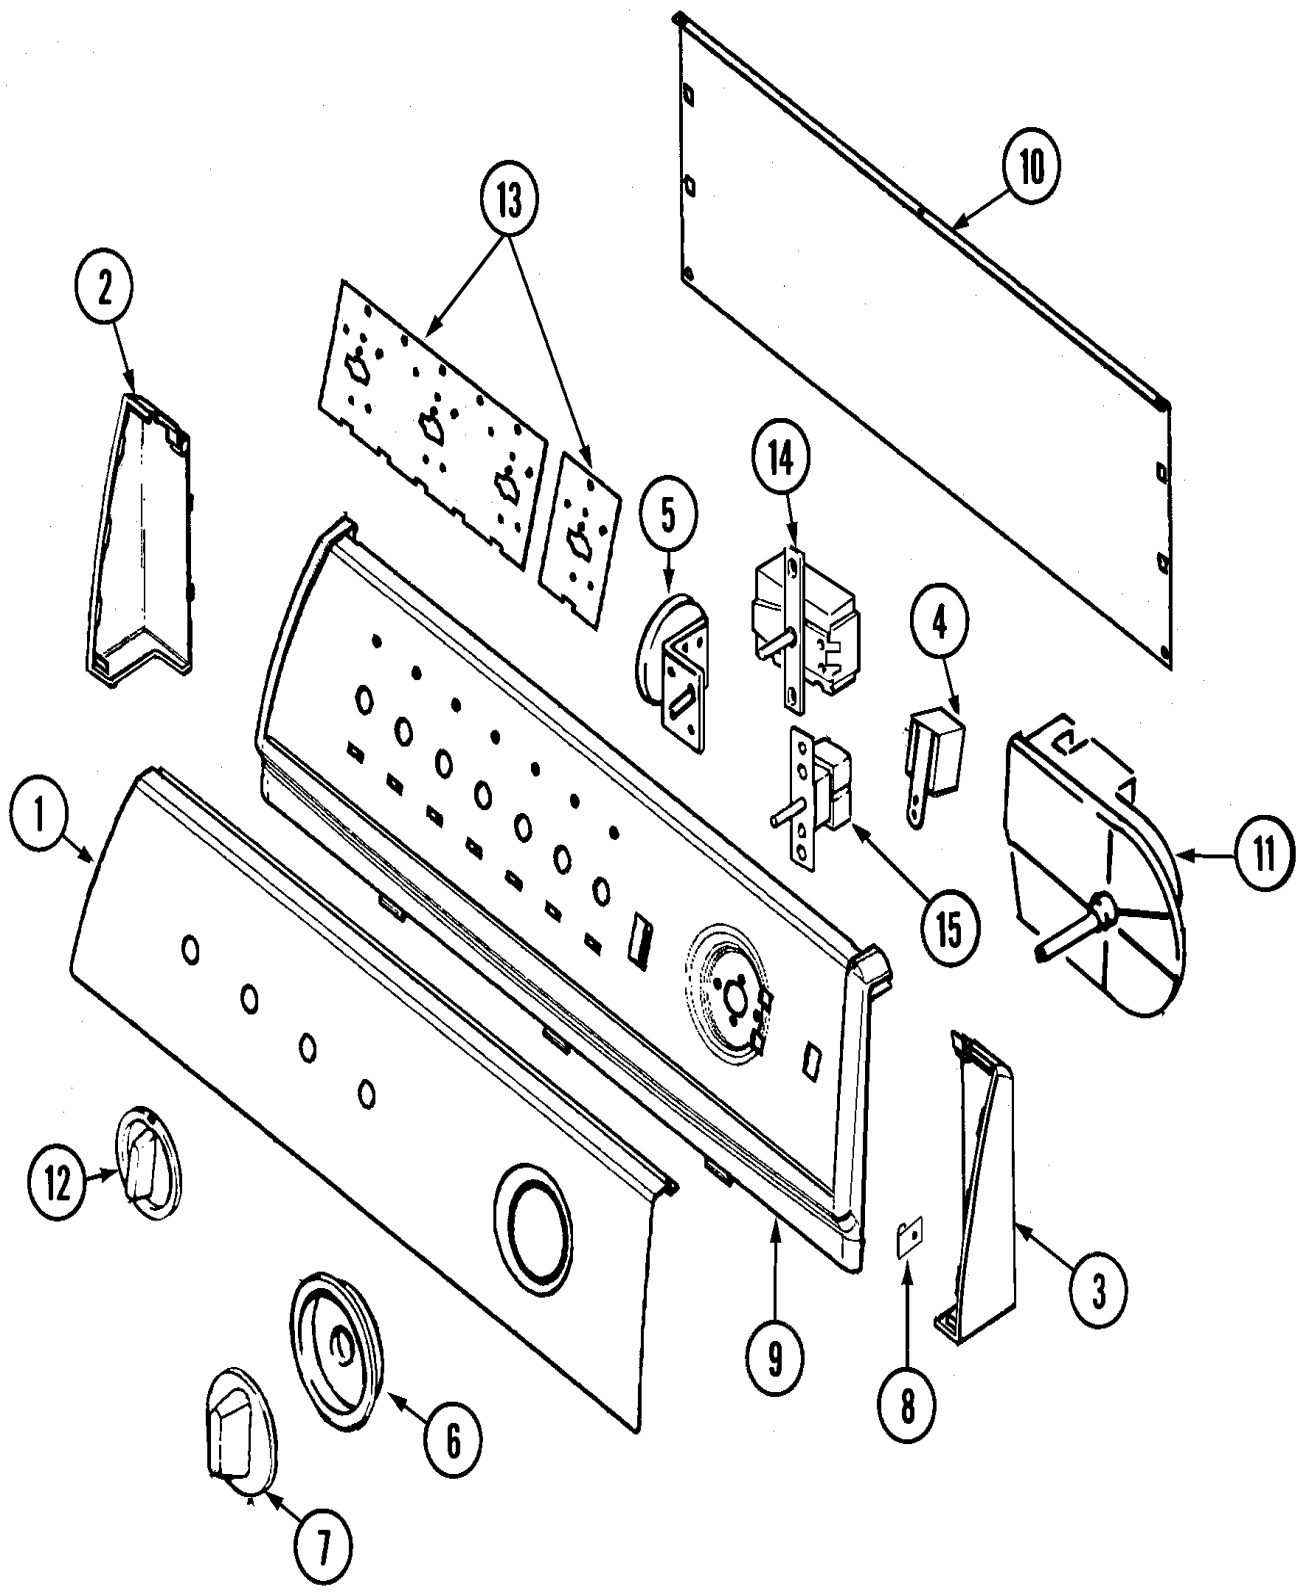

**Repair
Parts
List**

MODEL NUMBER
PAV3200AGW

**WASHER
PAV3200**

When requesting service or ordering parts, always provide the following information:

- Product Type
- Part Number
- Model Number
- Part Description

MAYTAG®

©2005 Maytag Services

Section: CONTROL PANEL

PAV3200 P1

PAV3200 P2

PAV3200 P3

Section: TUB

PAV3200 P4