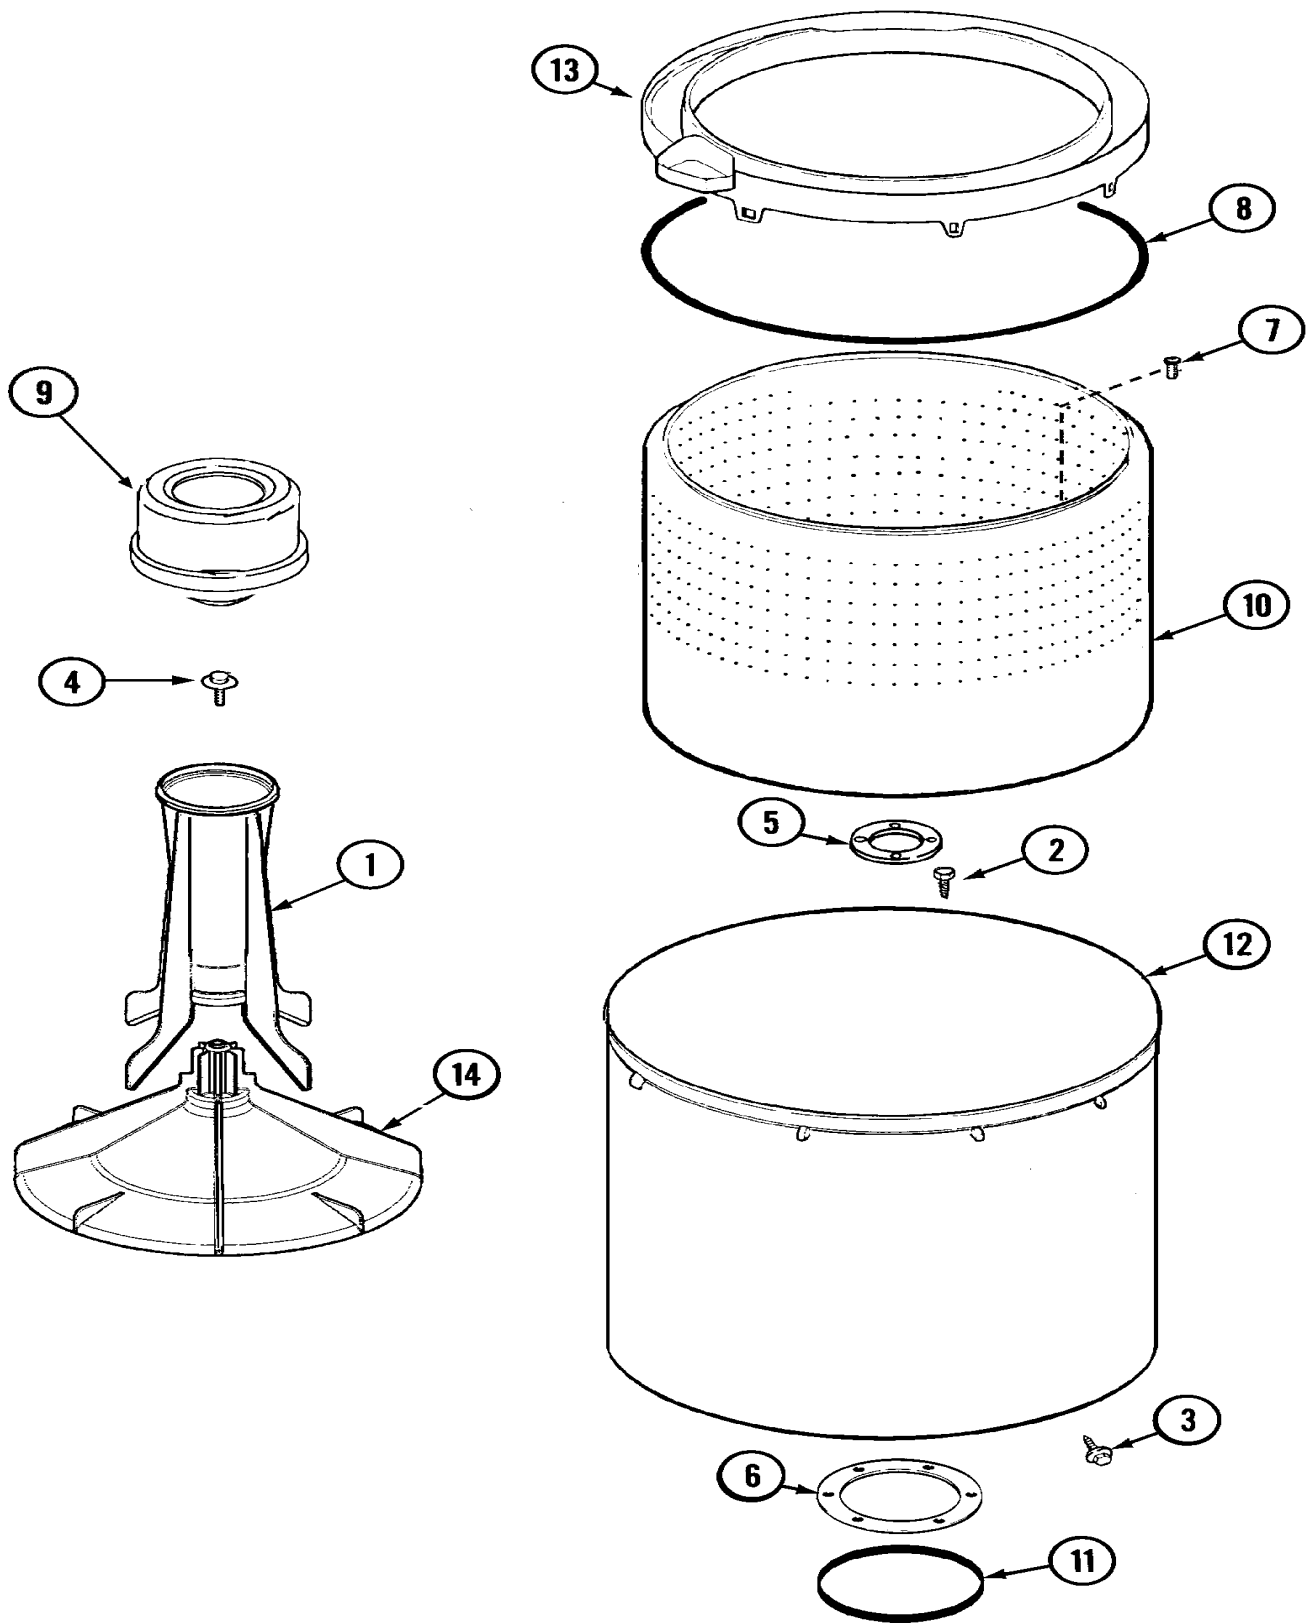

**Repair
Parts
List**

MODEL NUMBER
PAV3200AGW

**WASHER
PAV3200**

When requesting service or ordering parts, always provide the following information:

- Product Type
- Part Number
- Model Number
- Part Description

MAYTAG®

©2005 Maytag Services

Section: CONTROL PANEL

PAV3200 P1

PAV3200 P2

PAV3200 P3

Section: TUB

PAV3200 P4

PAV3200 P5

Section: BASE

PAV3200 P6

Section: WIRING INFORMATION

PAV3200 P7

CONNECTION DIAGRAM

PAV3200 P8