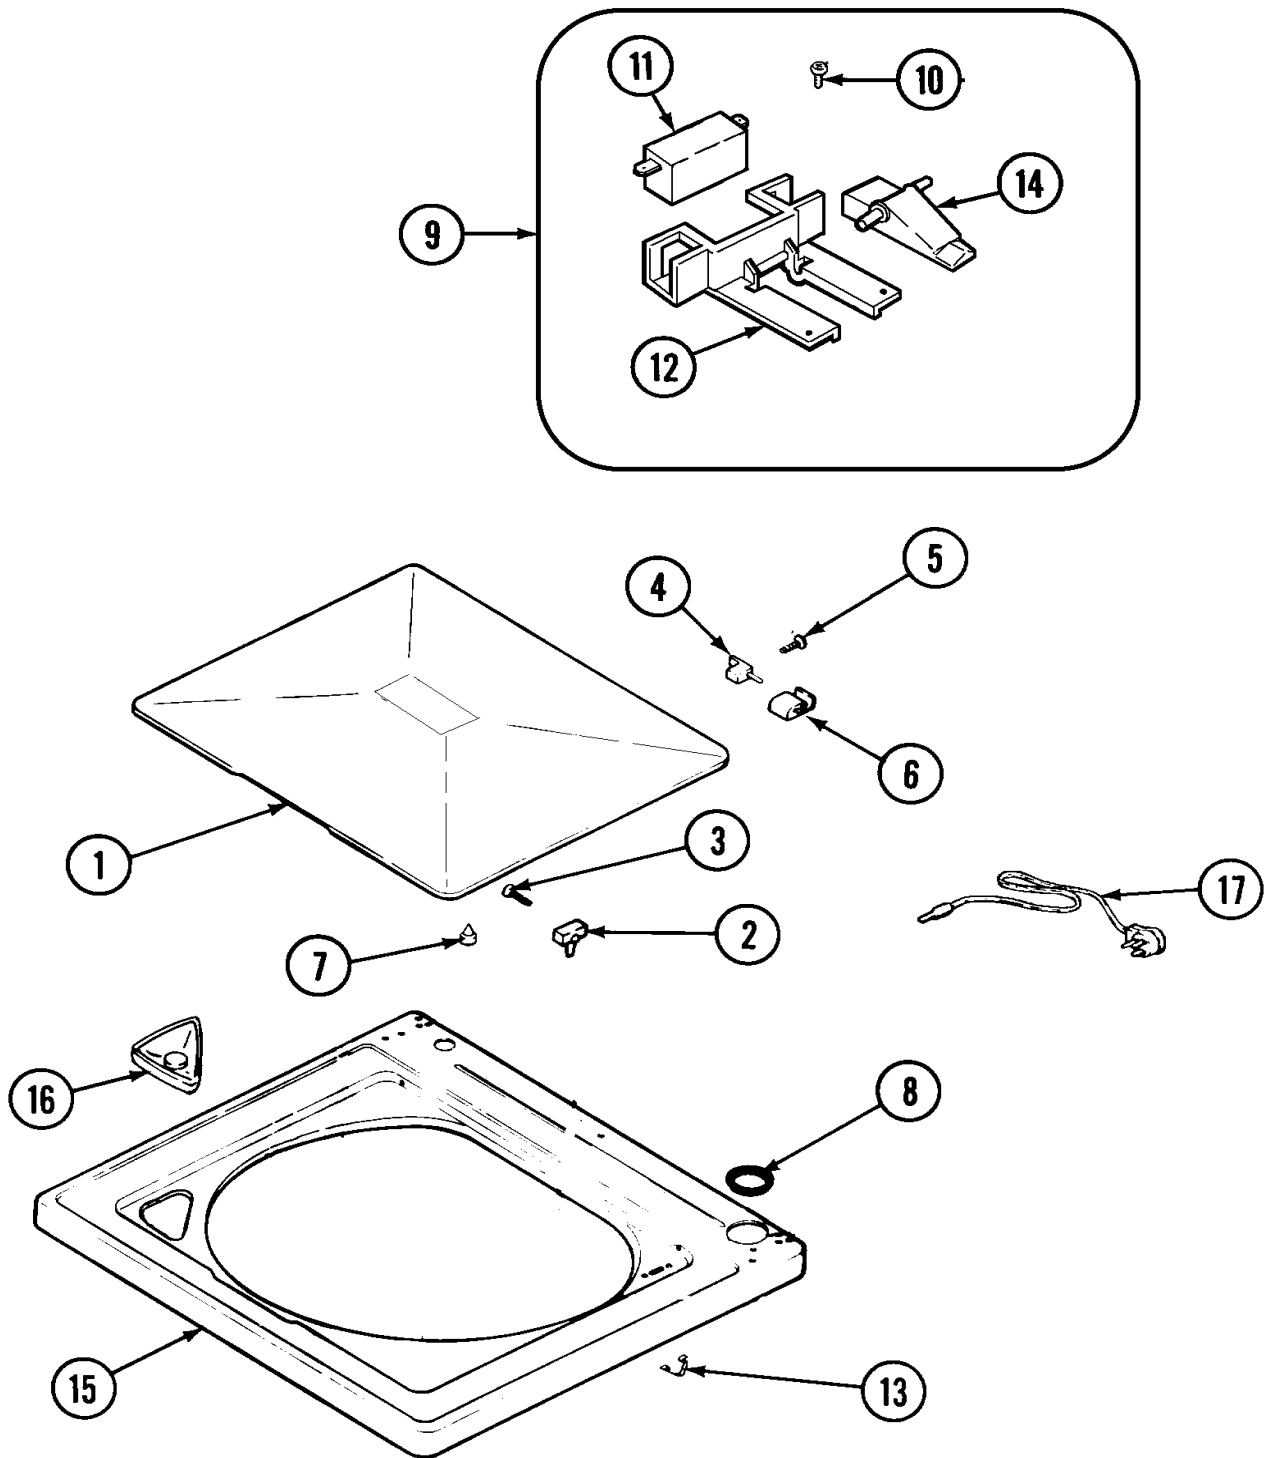

**Repair
Parts
List**

MODEL NUMBER
PAV3200AGW

**WASHER
PAV3200**

When requesting service or ordering parts, always provide the following information:

- Product Type
- Part Number
- Model Number
- Part Description

MAYTAG®

©2005 Maytag Services

Section: CONTROL PANEL

PAV3200 P1

PAV3200 P2

PAV3200 P3

Section: TUB

PAV3200 P4

PAV3200 P5

Section: BASE

PAV3200 P6

Section: WIRING INFORMATION

PAV3200 P7

CONNECTION DIAGRAM

PAV3200 P8