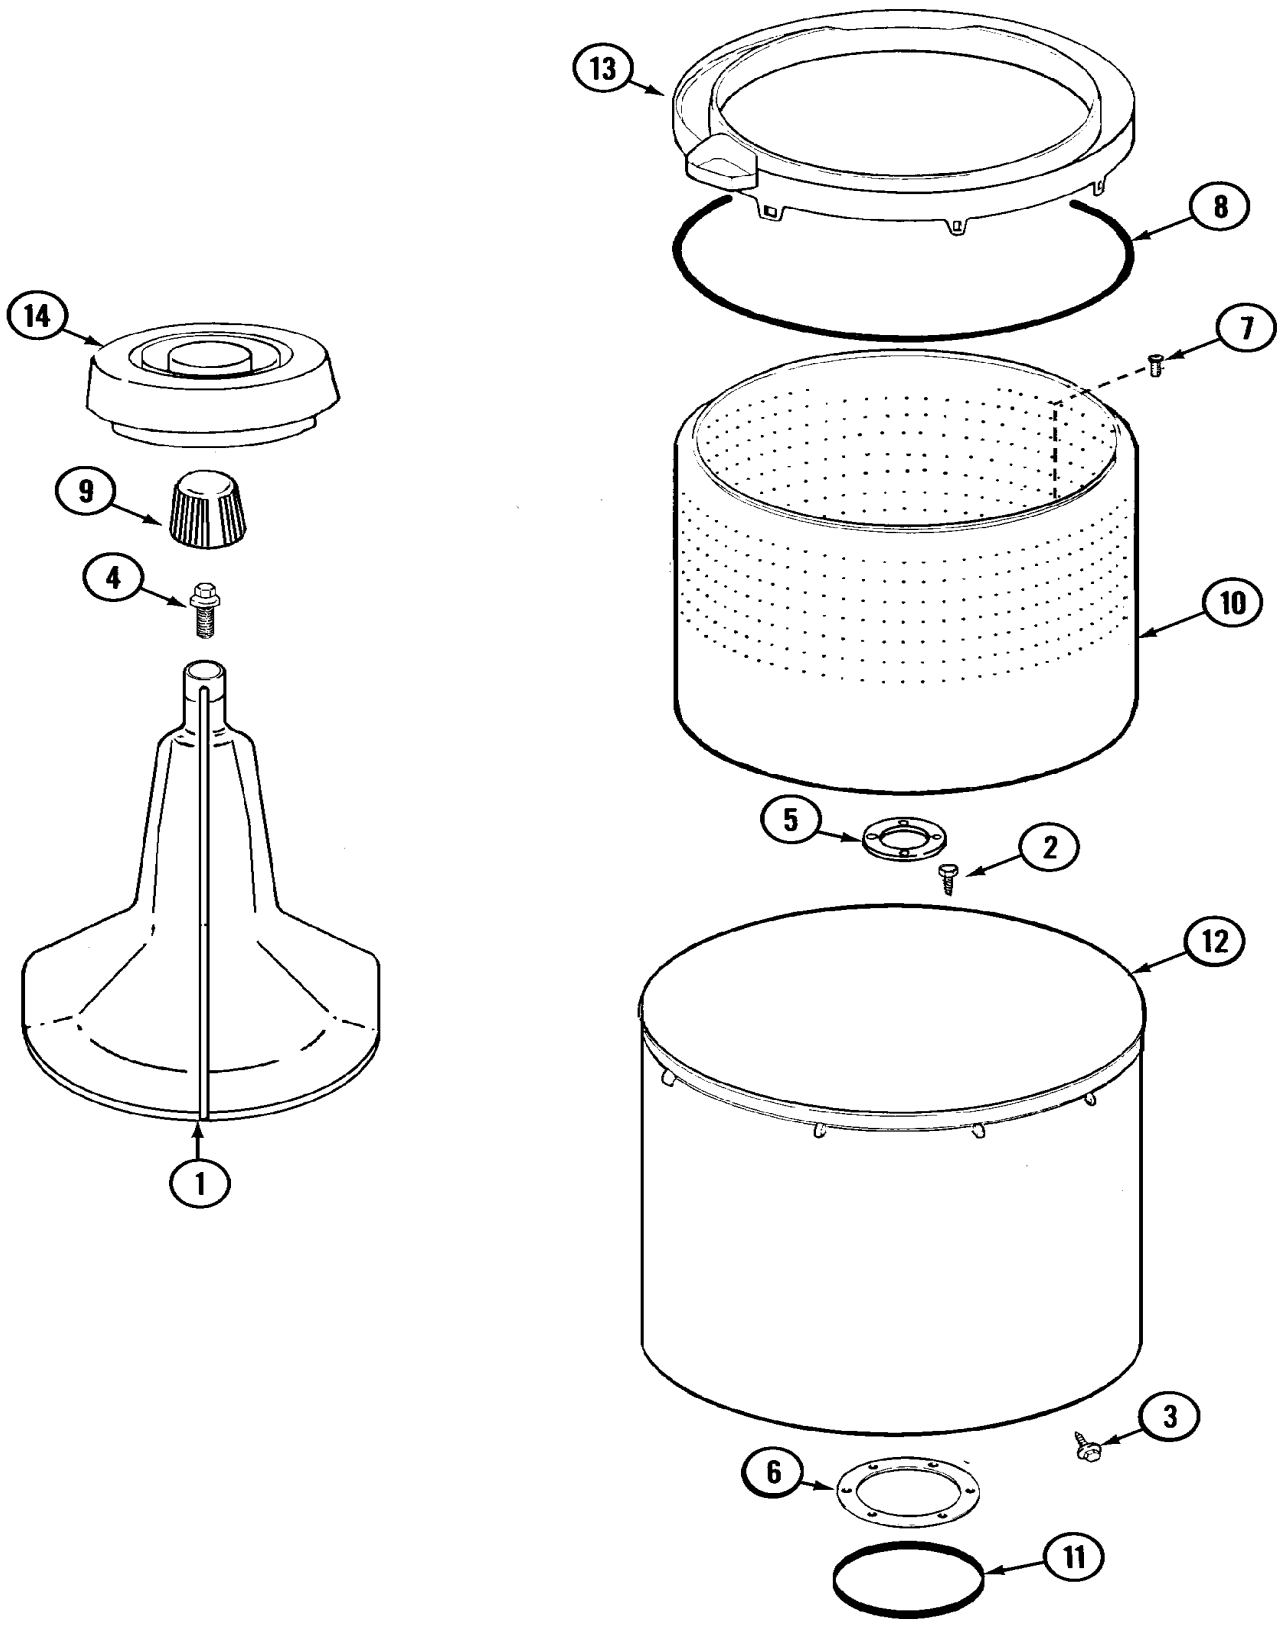

**Repair
Parts
List**

MODEL NUMBER
PAV2000GGE

**WASHER
PAV2000**

When requesting service or ordering parts, always provide the following information:

- Product Type
- Part Number
- Model Number
- Part Description

MAYTAG®

©2005 Maytag Services

Section: CONTROL PANEL

PAV2000 P1

PAV2000 P2

PAV2000 P4

PAV2000 P5

PAV2000 P6

Section: WIRING INFORMATION

PAV2000 P7

CONNECTION DIAGRAM

PAV2000 P8