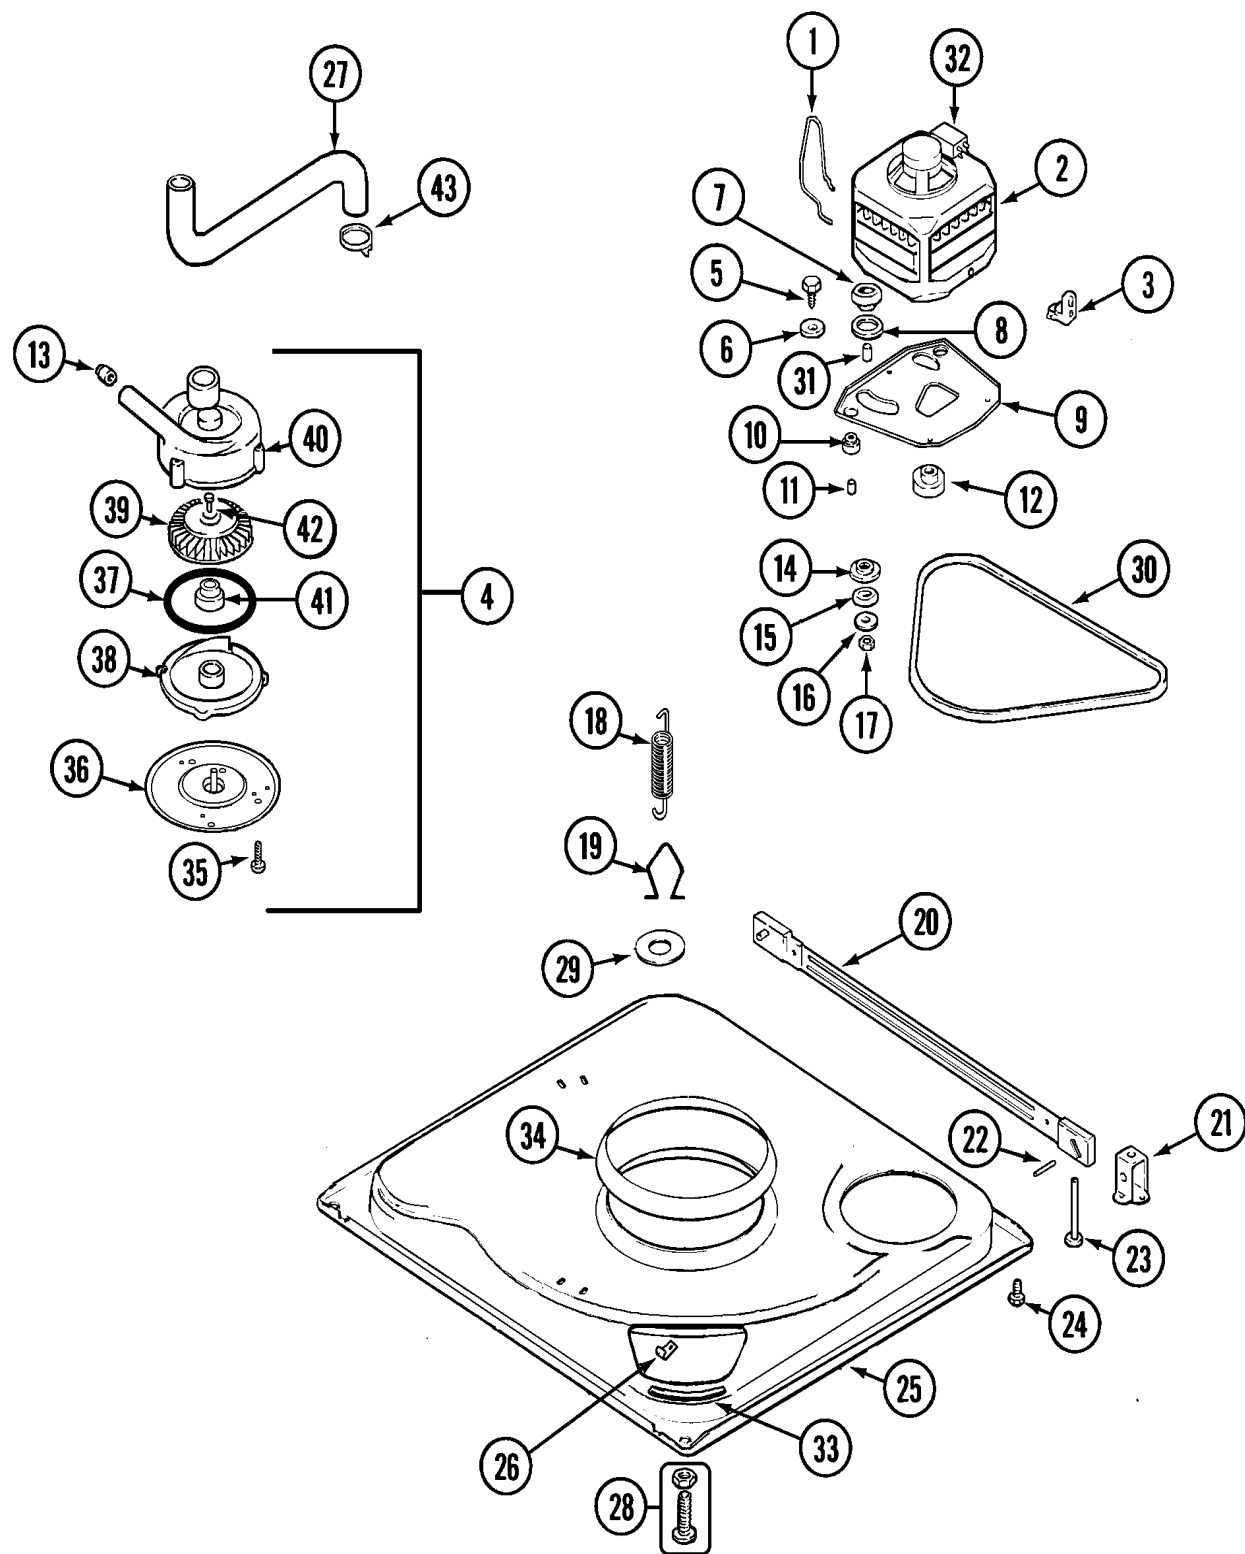

**Repair
Parts
List**

MODEL NUMBER
PAV2000GGE

**WASHER
PAV2000**

When requesting service or ordering parts, always provide the following information:

- Product Type
- Part Number
- Model Number
- Part Description

MAYTAG®

©2005 Maytag Services

Section: CONTROL PANEL

PAV2000 P1

PAV2000 P2

PAV2000 P4

PAV2000 P5

PAV2000 P6

Section: WIRING INFORMATION

PAV2000 P7

CONNECTION DIAGRAM

PAV2000 P8