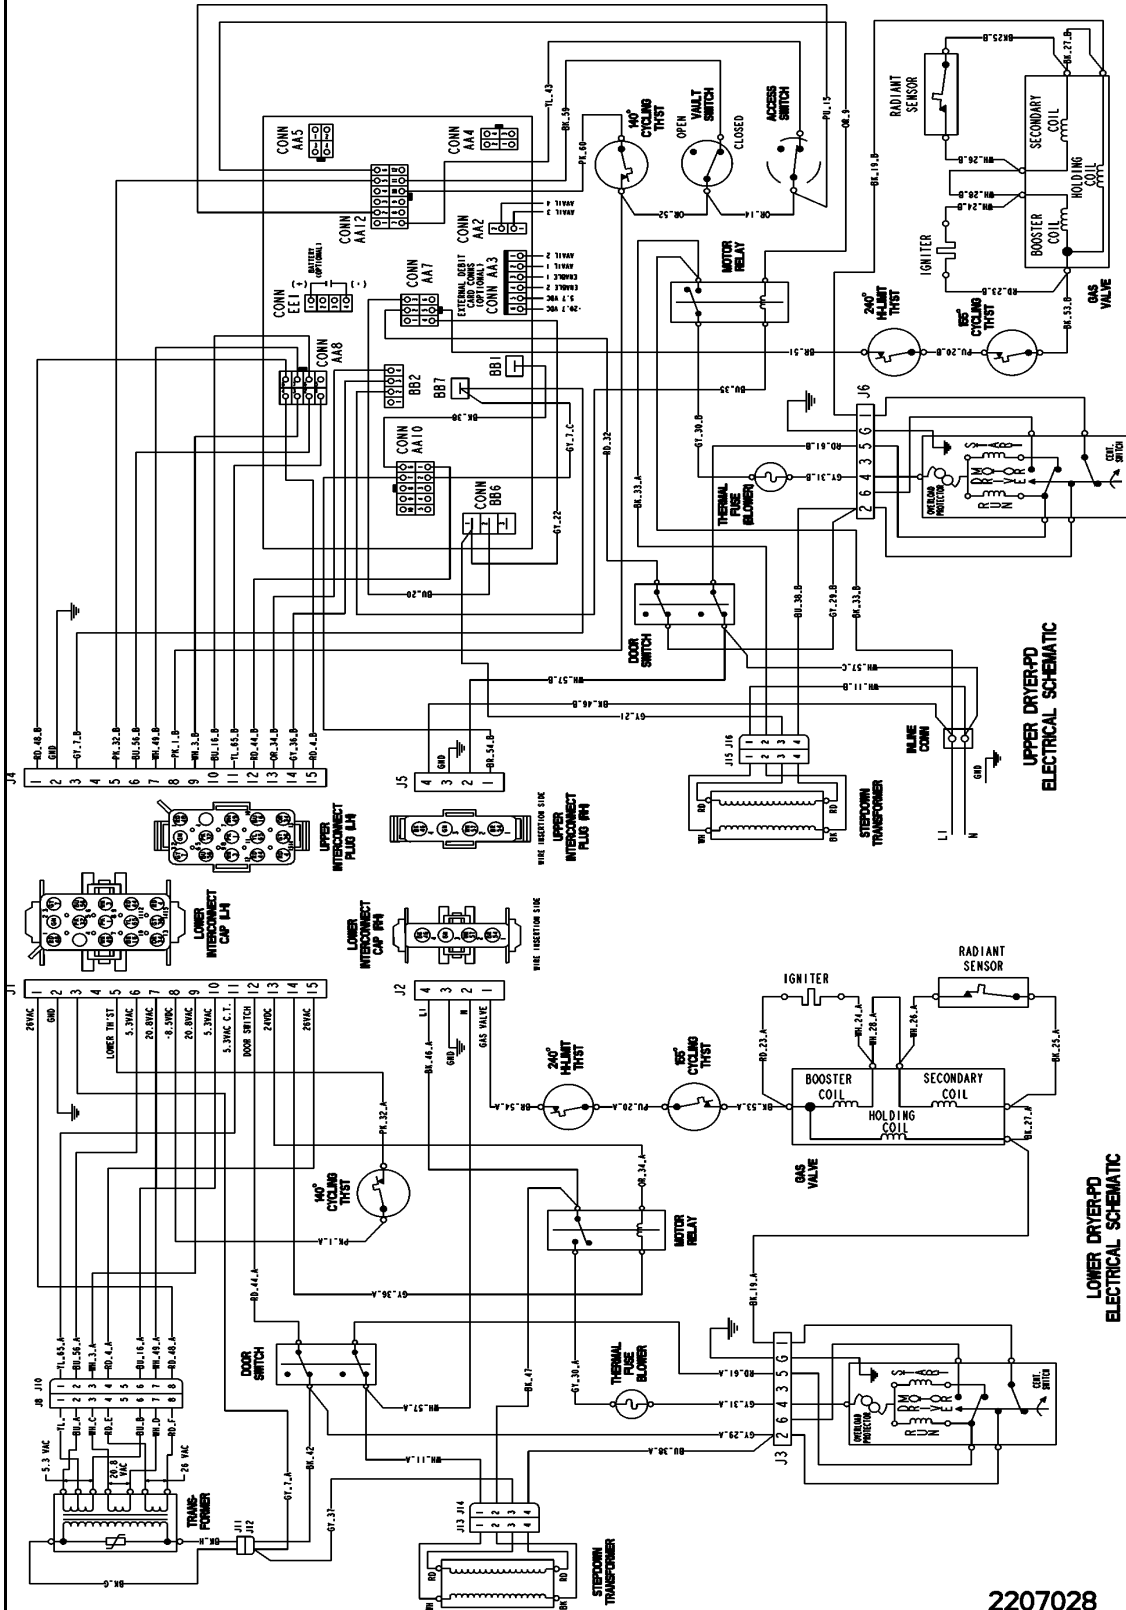

Section: SERIES 18 WIRING INFO(GAS)

MLG23 1 P11

2207028