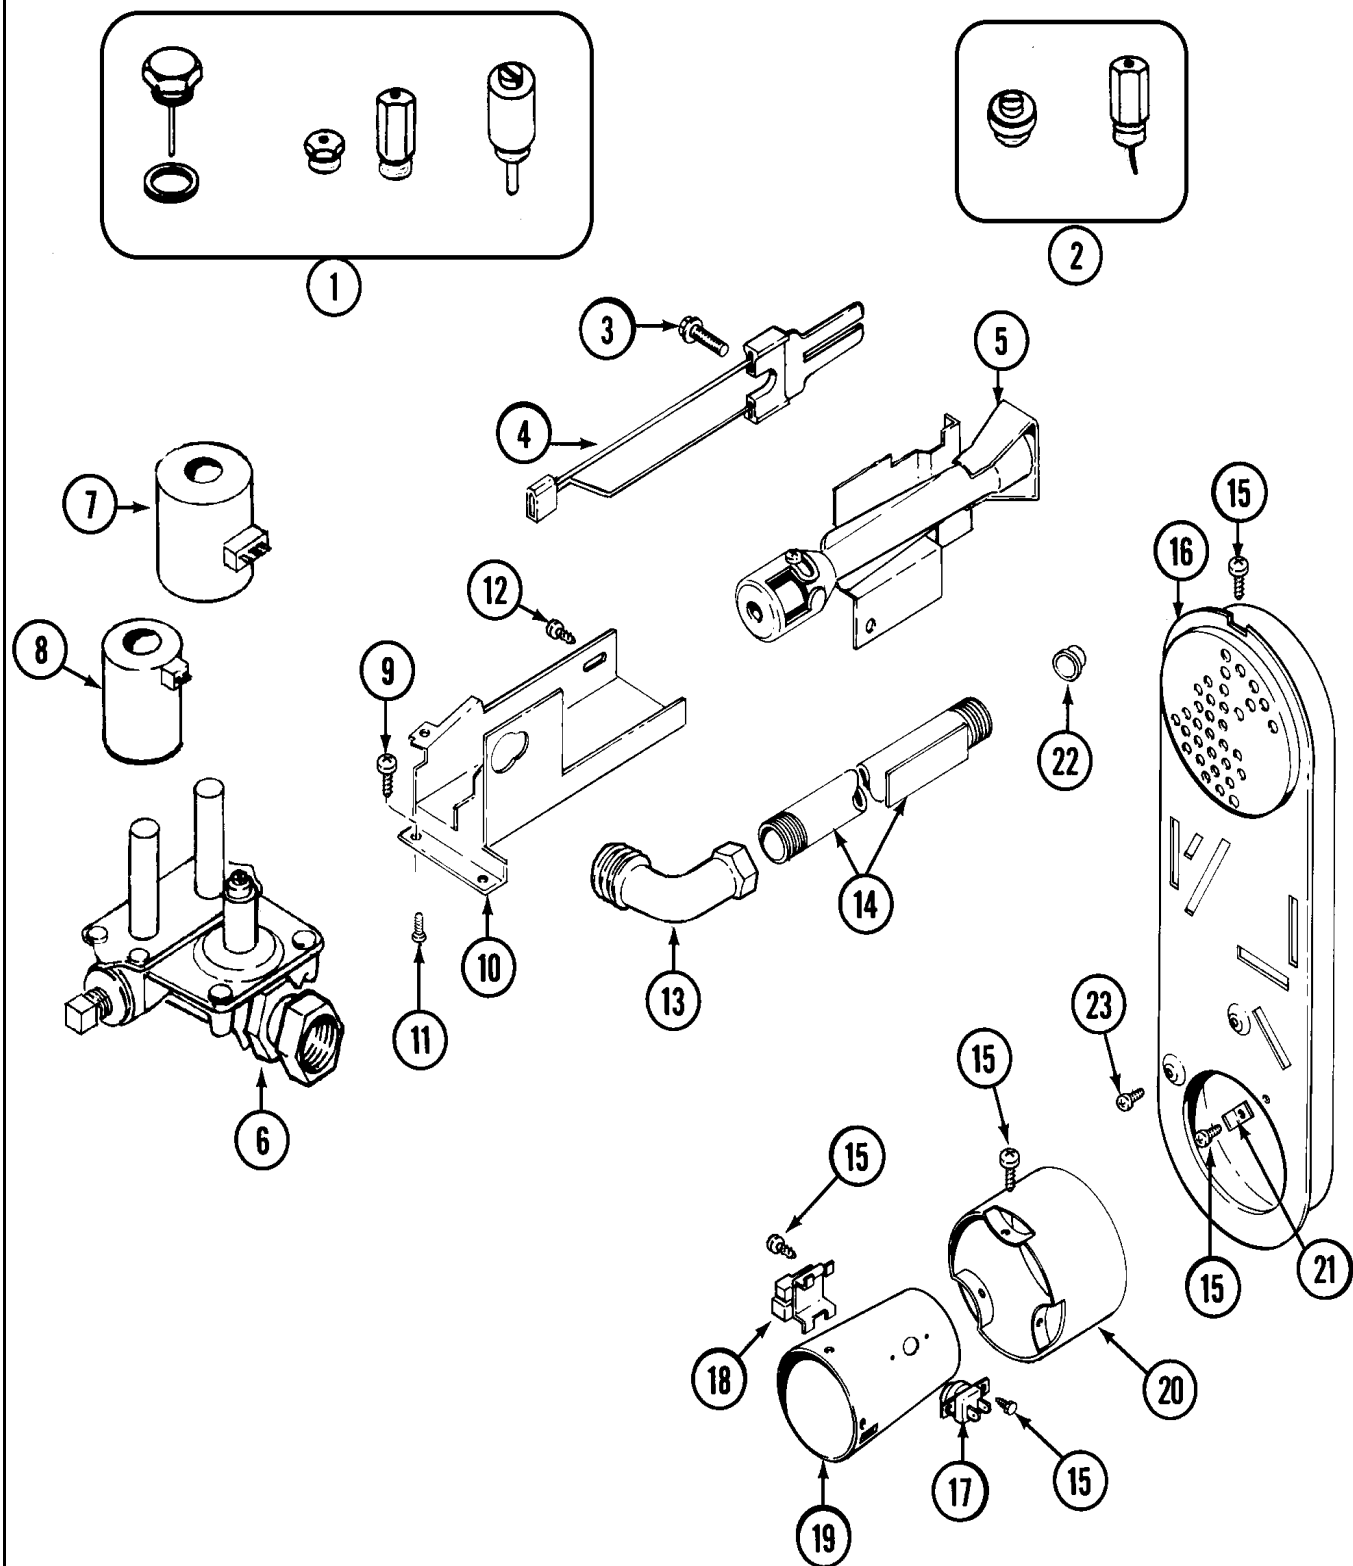

Section: FRONT PANEL

MLG23 1 P4

Section: DOOR

MLG23 1 P5

Section: TUMBLER

MLG23 1 P6

Section: GAS VALVE

MLG23 1 P7

Section: BLOWER

MLG23 1 P8

Section: BASE

MLG23 1 P9

Section: WIRING INFORMATION(GAS)

MLG23 1 P10

63719540

Section: SERIES 18 WIRING INFO(GAS)