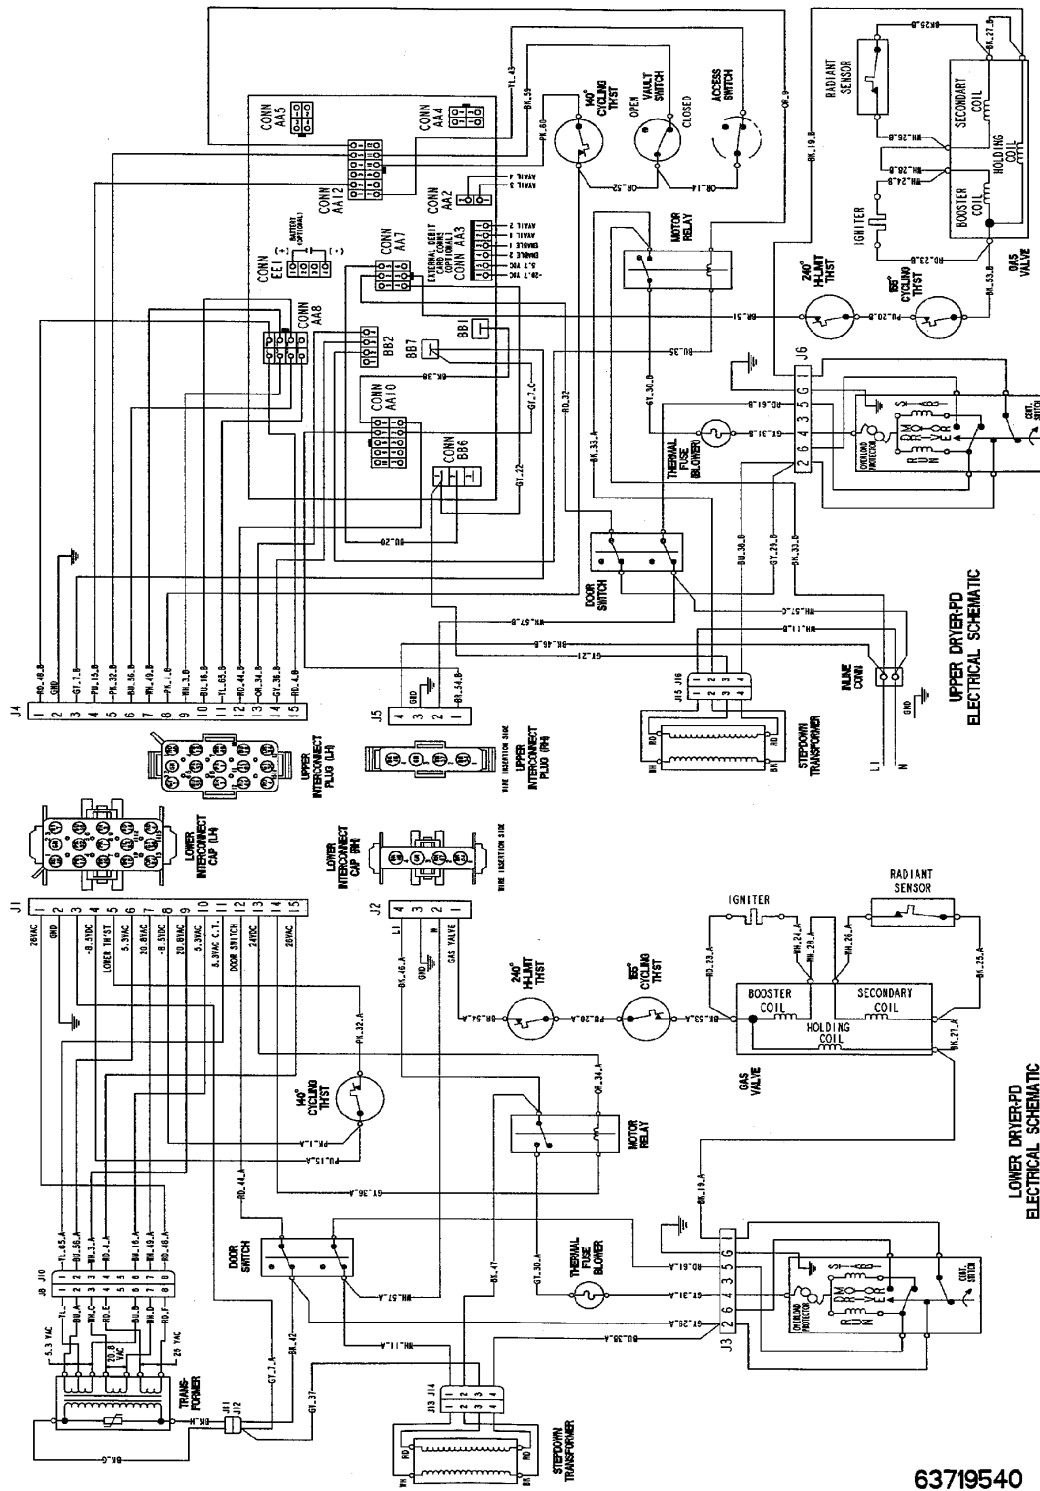

**Repair
Parts
List**

MODEL NUMBER
MLG23PDHGW

**STACKED DRYER
MLG23 1**

When requesting service or ordering parts, always provide the following information:

- **Product Type**
- **Part Number**
- **Model Number**
- **Part Description**

Section: FRONT PANEL

MLG23 1 P4

Section: DOOR

MLG23 1 P5

Section: TUMBLER

MLG23 1 P6

Section: GAS VALVE

MLG23 1 P7

Section: BLOWER

MLG23 1 P8

Section: BASE

MLG23 1 P9

Section: WIRING INFORMATION(GAS)

MLG23 1 P10

63719540

Section: SERIES 18 WIRING INFO(GAS)