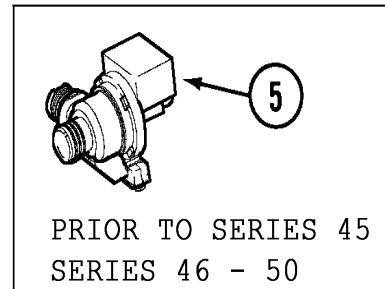

Section: SPINNER ASSEMBLY & OUTER TUB COVER(WASH)

**MLG19 P12**

Section: BASE

**MLG19 P13**

SERIES 45  
SERIES 51 & LATER

Section: CABINET-FRONT (DRYER)

**MLG19 P14**