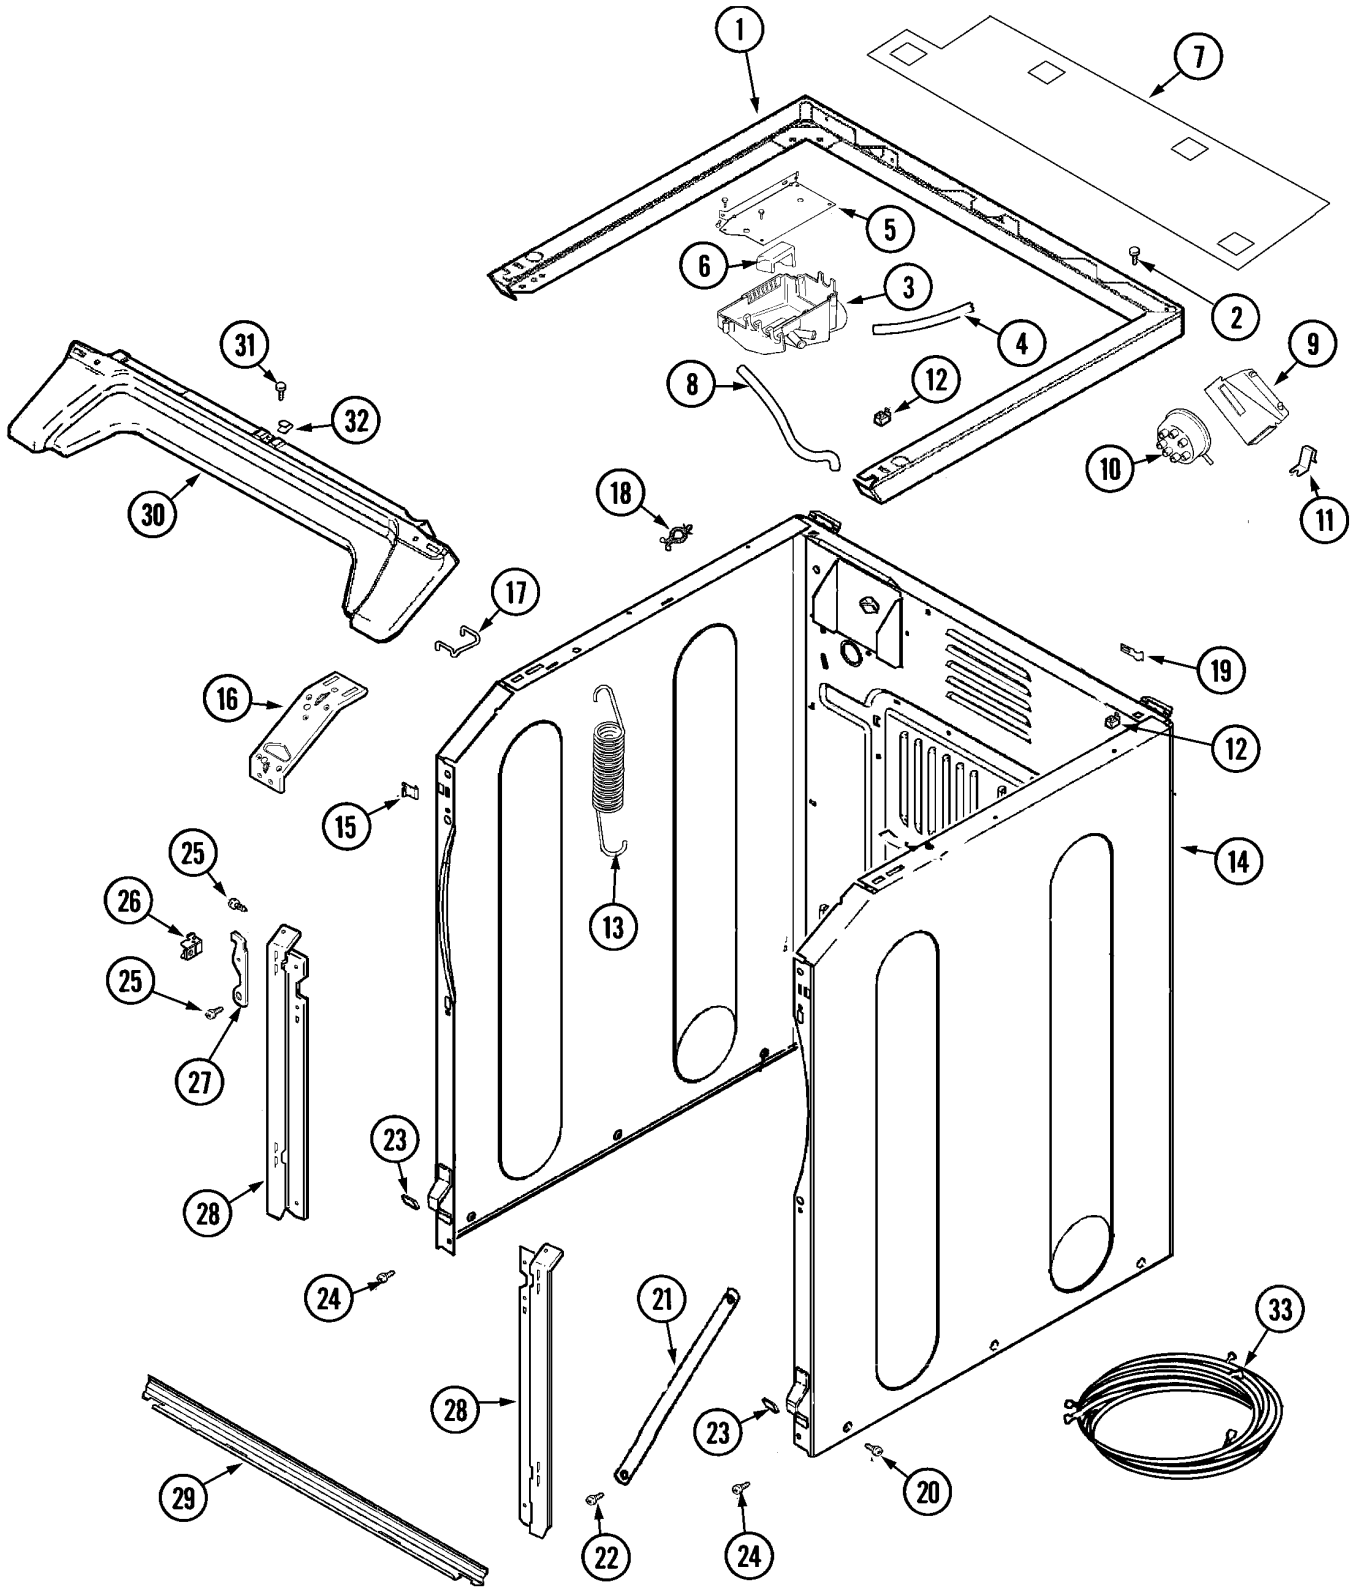

Section: TUMBLER (DRYER)

**MLG19 P4**

Section: GAS VALVE (DRYER)

**MLG19 P5**

Section: MOTOR DRIVE (DRYER)

MLG19 P6

Section: CABINET-FRONT (WASHER)

**MLG19 P7**

Section: DOOR SHROUD & DOOR LATCH ASSEMBLY (WASH)

**MLG19 P8**

Section: DOOR & FRONT PANEL (WASHER)

**MLG19 P9**

Section: CABINET-REAR (WASHER)

**MLG19 P10**

Section: OUTER TUB

MLG19 P11