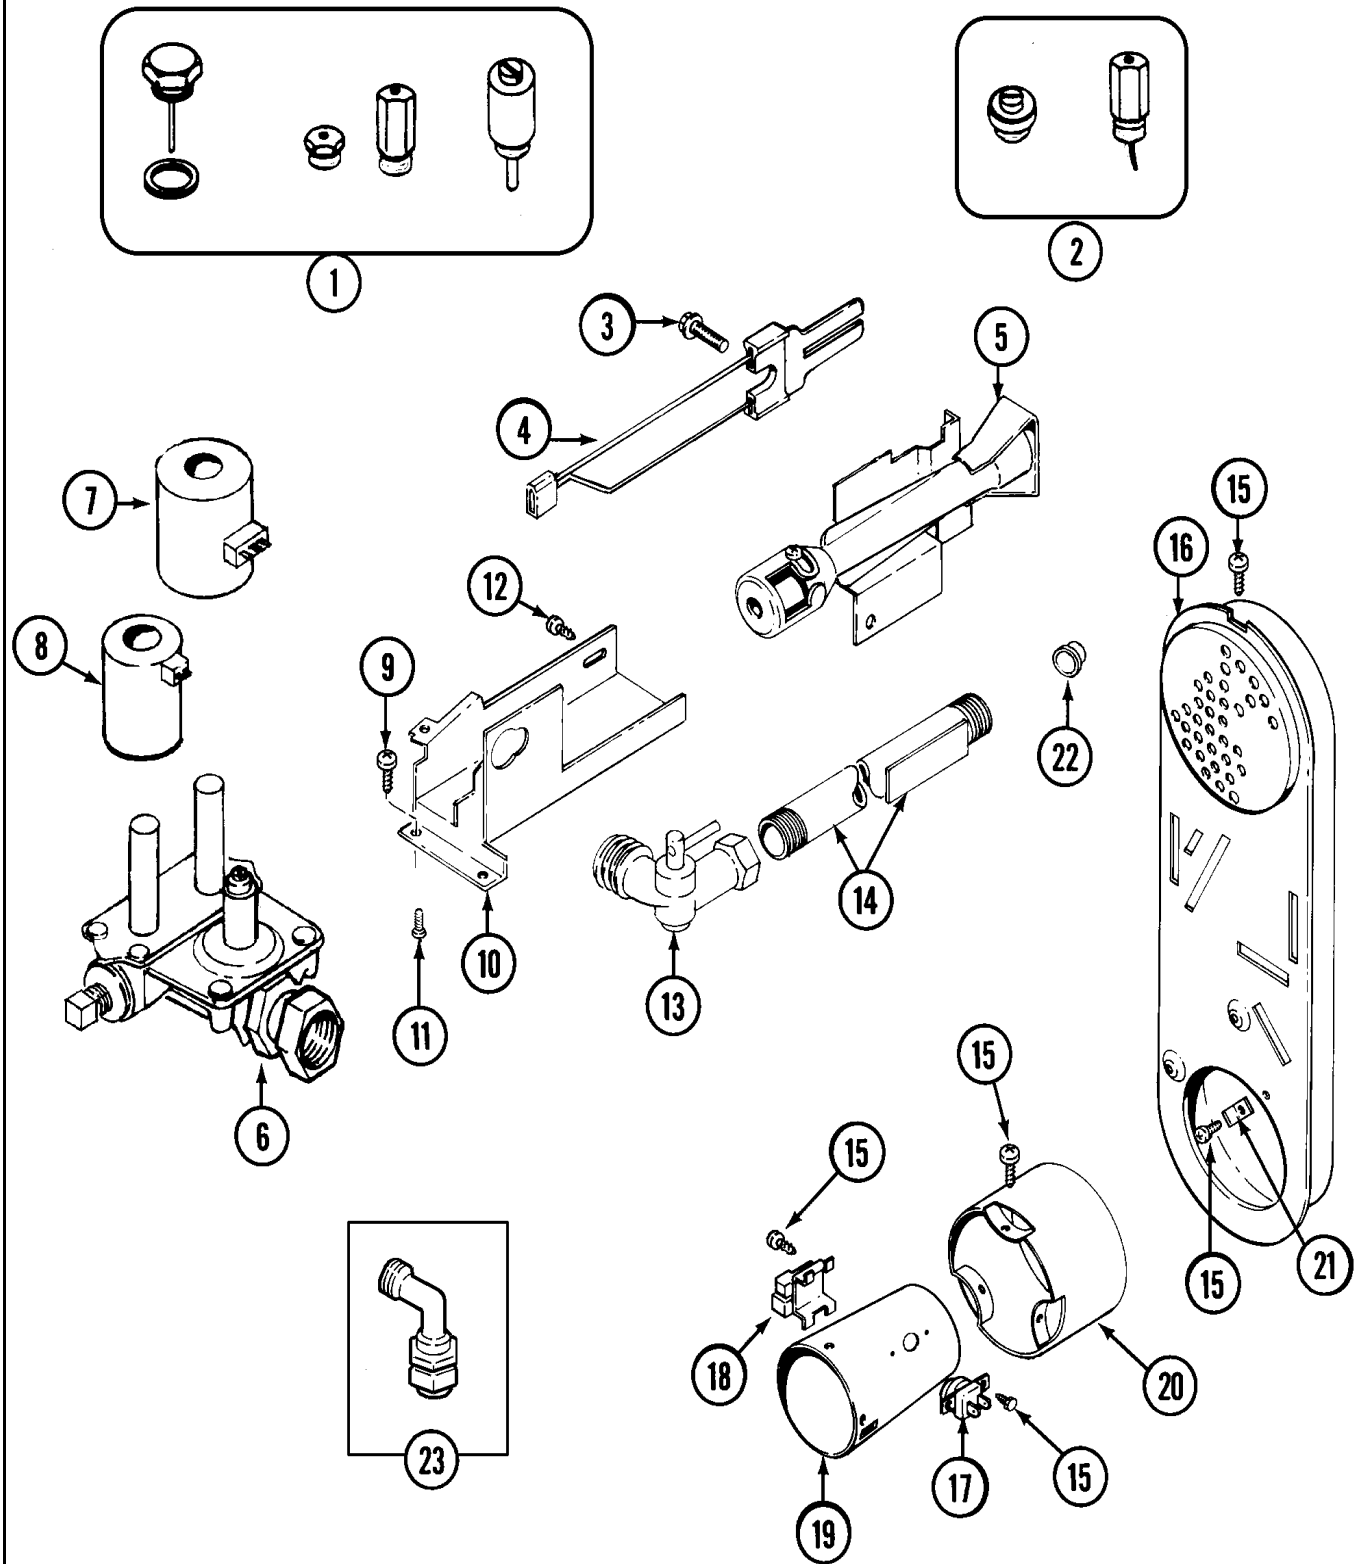

**MAYTAG**®

©2005 Maytag Services

Section: CONTROL PANEL (DRYER)

**MLG19 P1**

Section: CONTROL CENTER (DRYER)

**MLG19 P2**

Section: DOOR (DRYER)

**MLG19 P3**

Section: TUMBLER (DRYER)

**MLG19 P4**

Section: GAS VALVE (DRYER)

**MLG19 P5**

Section: MOTOR DRIVE (DRYER)

MLG19 P6

Section: CABINET-FRONT (WASHER)

**MLG19 P7**

Section: DOOR SHROUD & DOOR LATCH ASSEMBLY (WASH)

**MLG19 P8**

Section: DOOR & FRONT PANEL (WASHER)

**MLG19 P9**

Section: CABINET-REAR (WASHER)

**MLG19 P10**

Section: OUTER TUB

MLG19 P11

Section: SPINNER ASSEMBLY & OUTER TUB COVER(WASH)

**MLG19 P12**

Section: BASE

**MLG19 P13**

SERIES 45  
SERIES 51 & LATER

Section: CABINET-FRONT (DRYER)

**MLG19 P14**