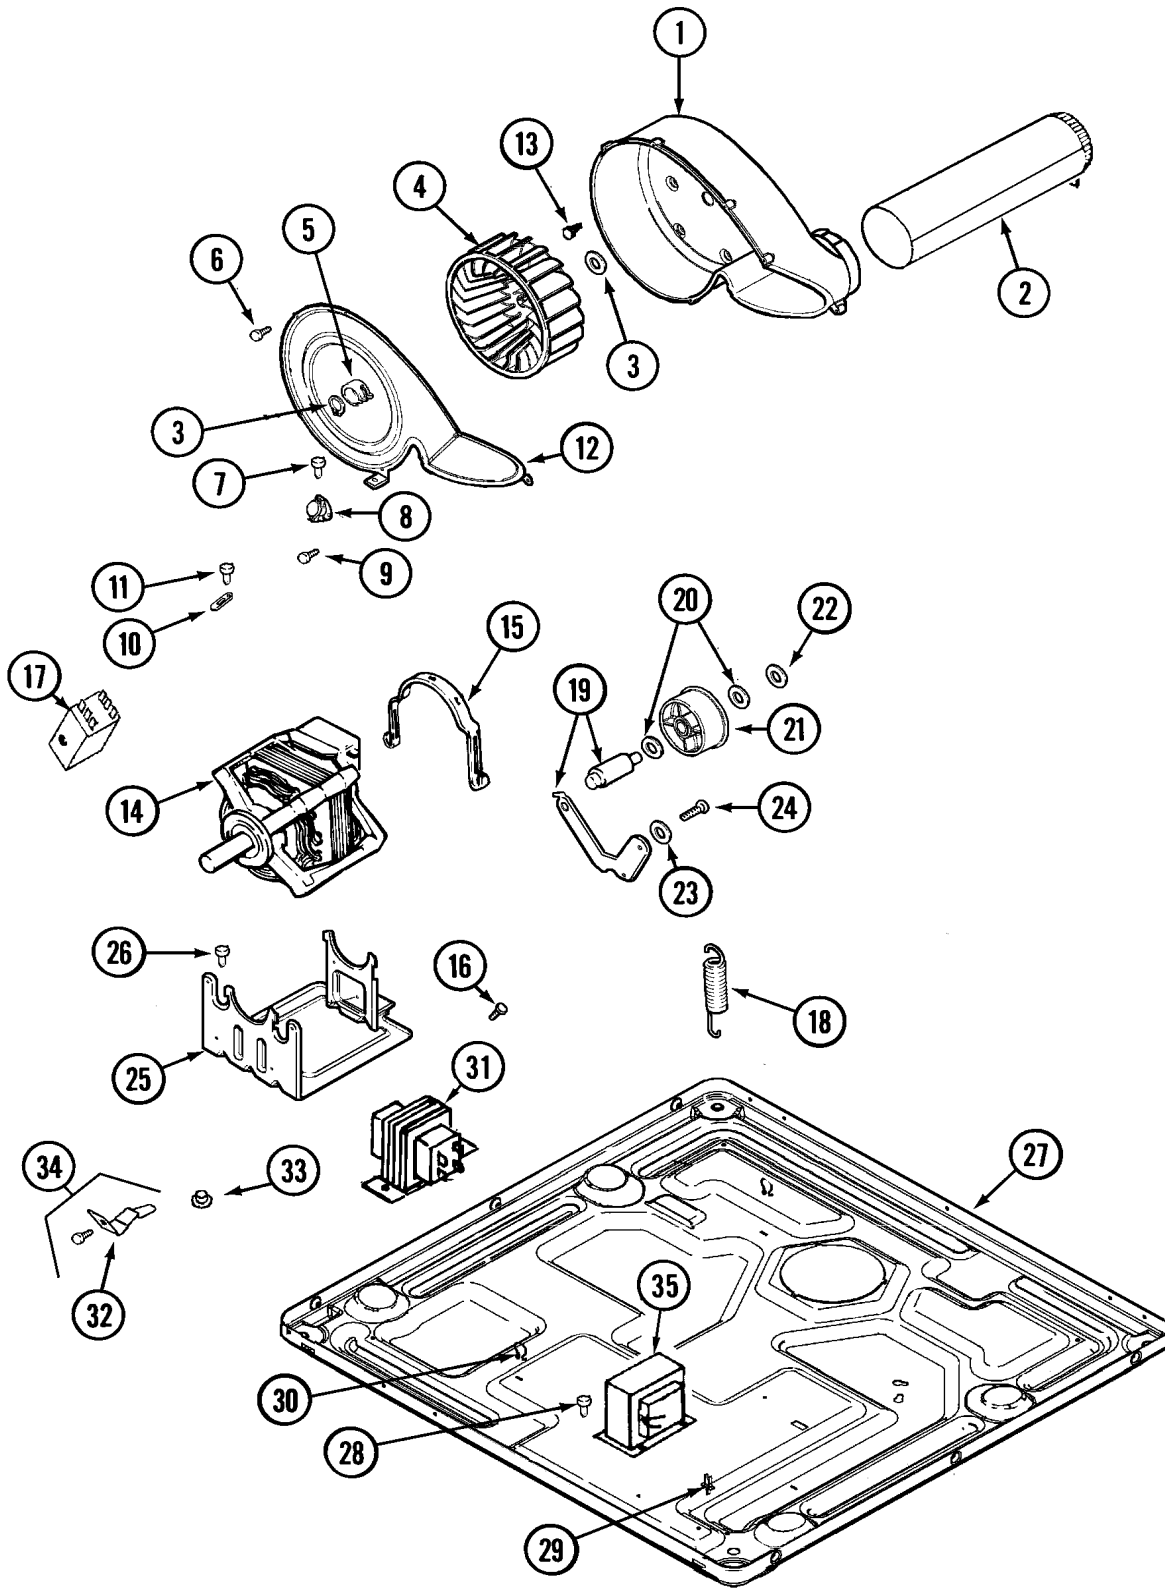

**Repair  
Parts  
List**

MODEL NUMBER  
MLG19PDAGW

**STACK LAUNDRY  
MLG19**

When requesting service or ordering parts, always provide the following information:

- **Product Type**
- **Part Number**
- **Model Number**
- **Part Description**

Section: TUMBLER (DRYER)

**MLG19 P4**

Section: GAS VALVE (DRYER)

**MLG19 P5**

Section: MOTOR DRIVE (DRYER)

MLG19 P6

Section: CABINET-FRONT (WASHER)

**MLG19 P7**

Section: DOOR SHROUD & DOOR LATCH ASSEMBLY (WASH)

**MLG19 P8**

Section: DOOR & FRONT PANEL (WASHER)

**MLG19 P9**

Section: CABINET-REAR (WASHER)

**MLG19 P10**

Section: OUTER TUB

MLG19 P11

Section: SPINNER ASSEMBLY & OUTER TUB COVER(WASH)

**MLG19 P12**

Section: BASE

**MLG19 P13**

SERIES 45  
SERIES 51 & LATER

Section: CABINET-FRONT (DRYER)

**MLG19 P14**