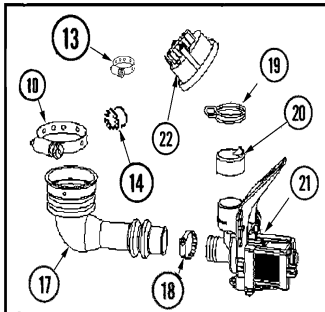

Section: TUMBLER (DRYER)

**MLG19 P4**

Section: GAS VALVE (DRYER)

**MLG19 P5**

Section: MOTOR DRIVE (DRYER)

MLG19 P6

Section: CABINET-FRONT (WASHER)

**MLG19 P7**

Section: DOOR SHROUD & DOOR LATCH ASSEMBLY (WASH)

**MLG19 P8**

Section: DOOR & FRONT PANEL (WASHER)

**MLG19 P9**

Section: CABINET-REAR (WASHER)

**MLG19 P10**

Section: OUTER TUB

MLG19 P11

Section: SPINNER ASSEMBLY & OUTER TUB COVER(WASH)

**MLG19 P12**

Section: BASE

**MLG19 P13**

SERIES 45  
SERIES 51 & LATER

Section: CABINET-FRONT (DRYER)

**MLG19 P14**