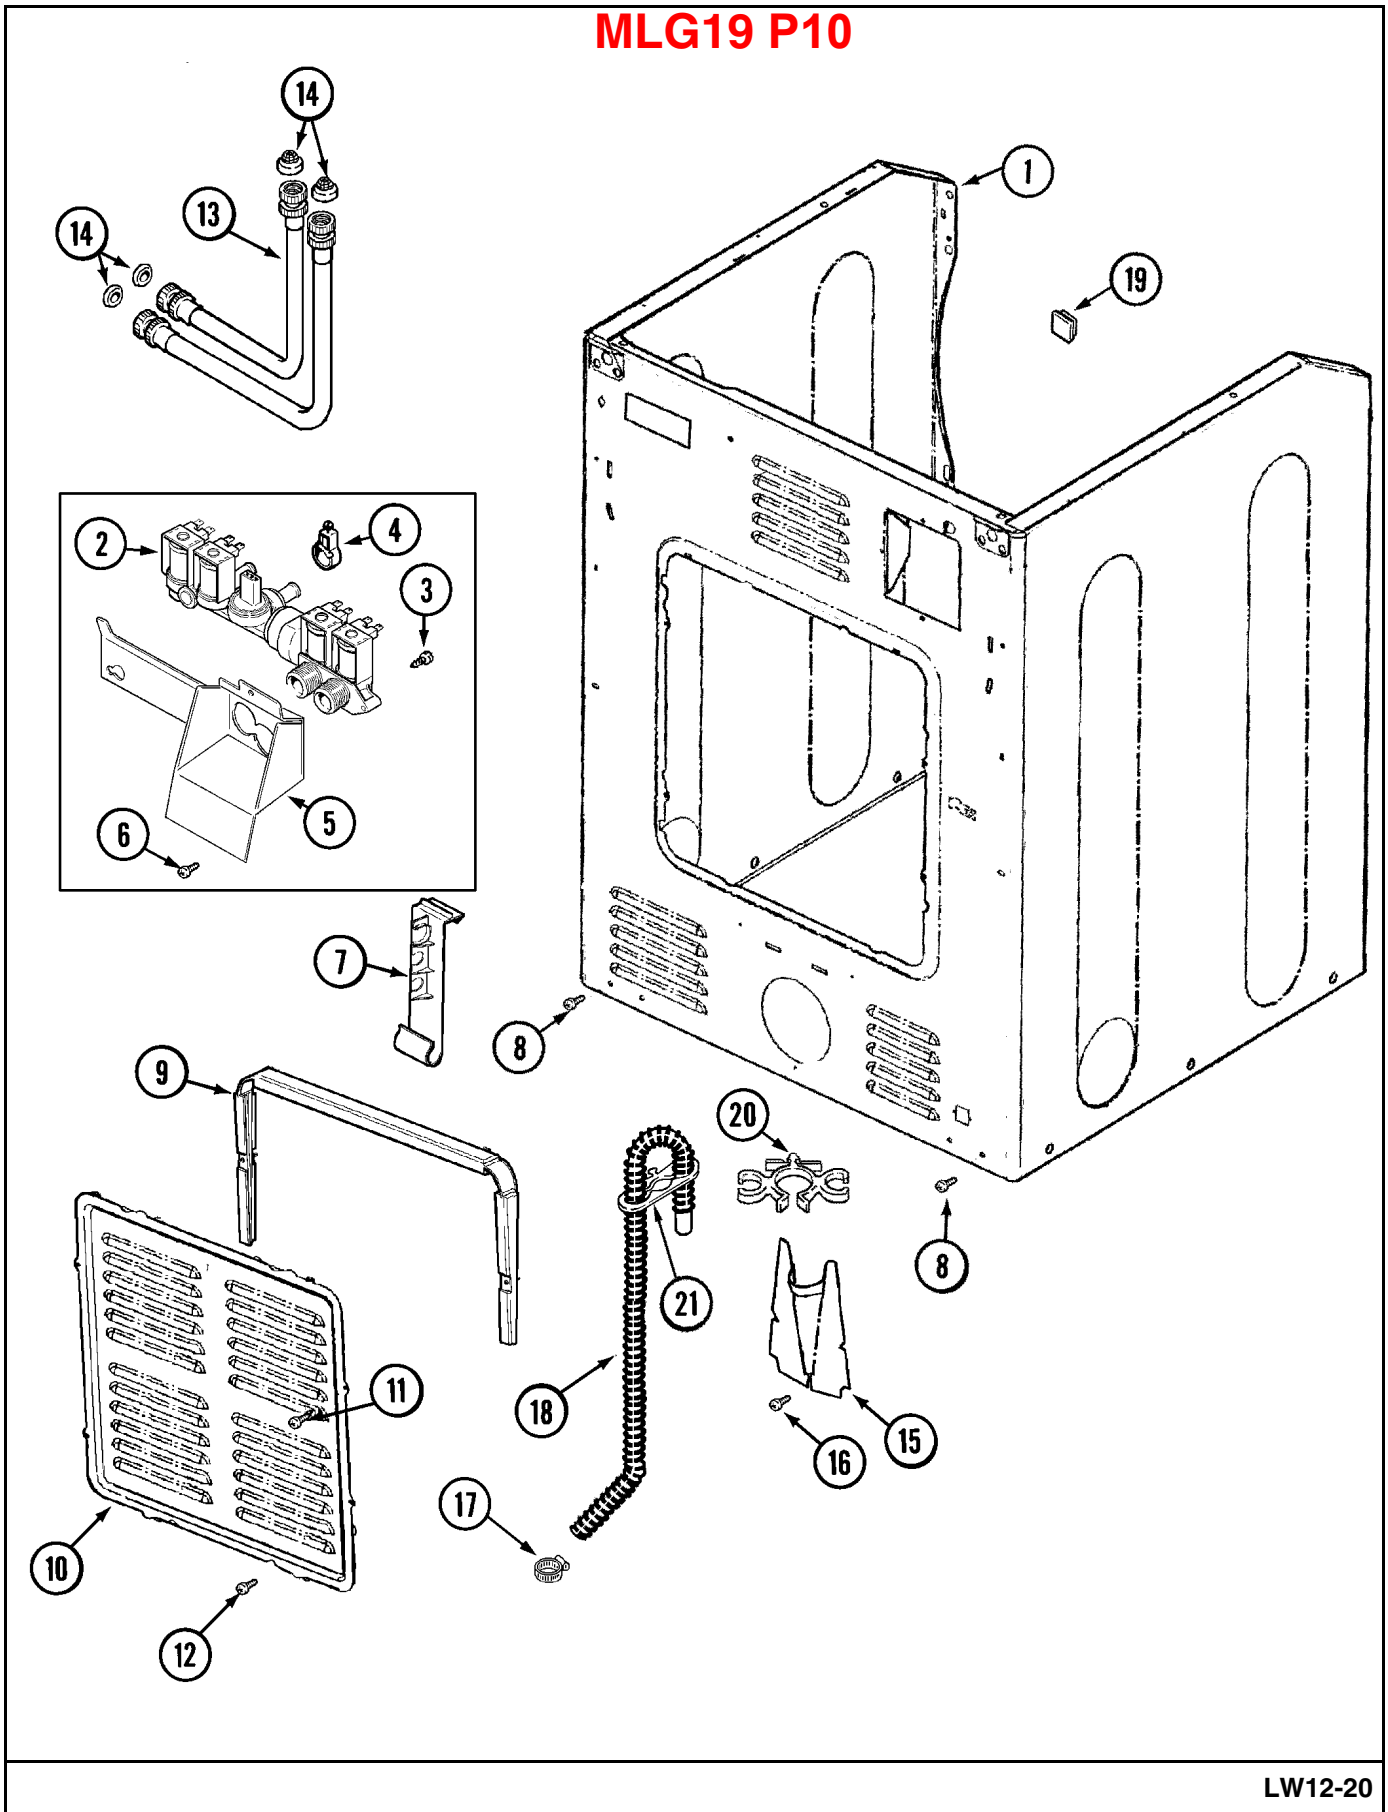

Section: DOOR SHROUD & DOOR LATCH ASSEMBLY (WASH)

**MLG19 P8**

Section: DOOR & FRONT PANEL (WASHER)

**MLG19 P9**

Section: CABINET-REAR (WASHER)

**MLG19 P10**

Section: OUTER TUB

MLG19 P11

Section: SPINNER ASSEMBLY & OUTER TUB COVER(WASH)

**MLG19 P12**

Section: BASE

**MLG19 P13**

SERIES 45  
SERIES 51 & LATER

Section: CABINET-FRONT (DRYER)

**MLG19 P14**