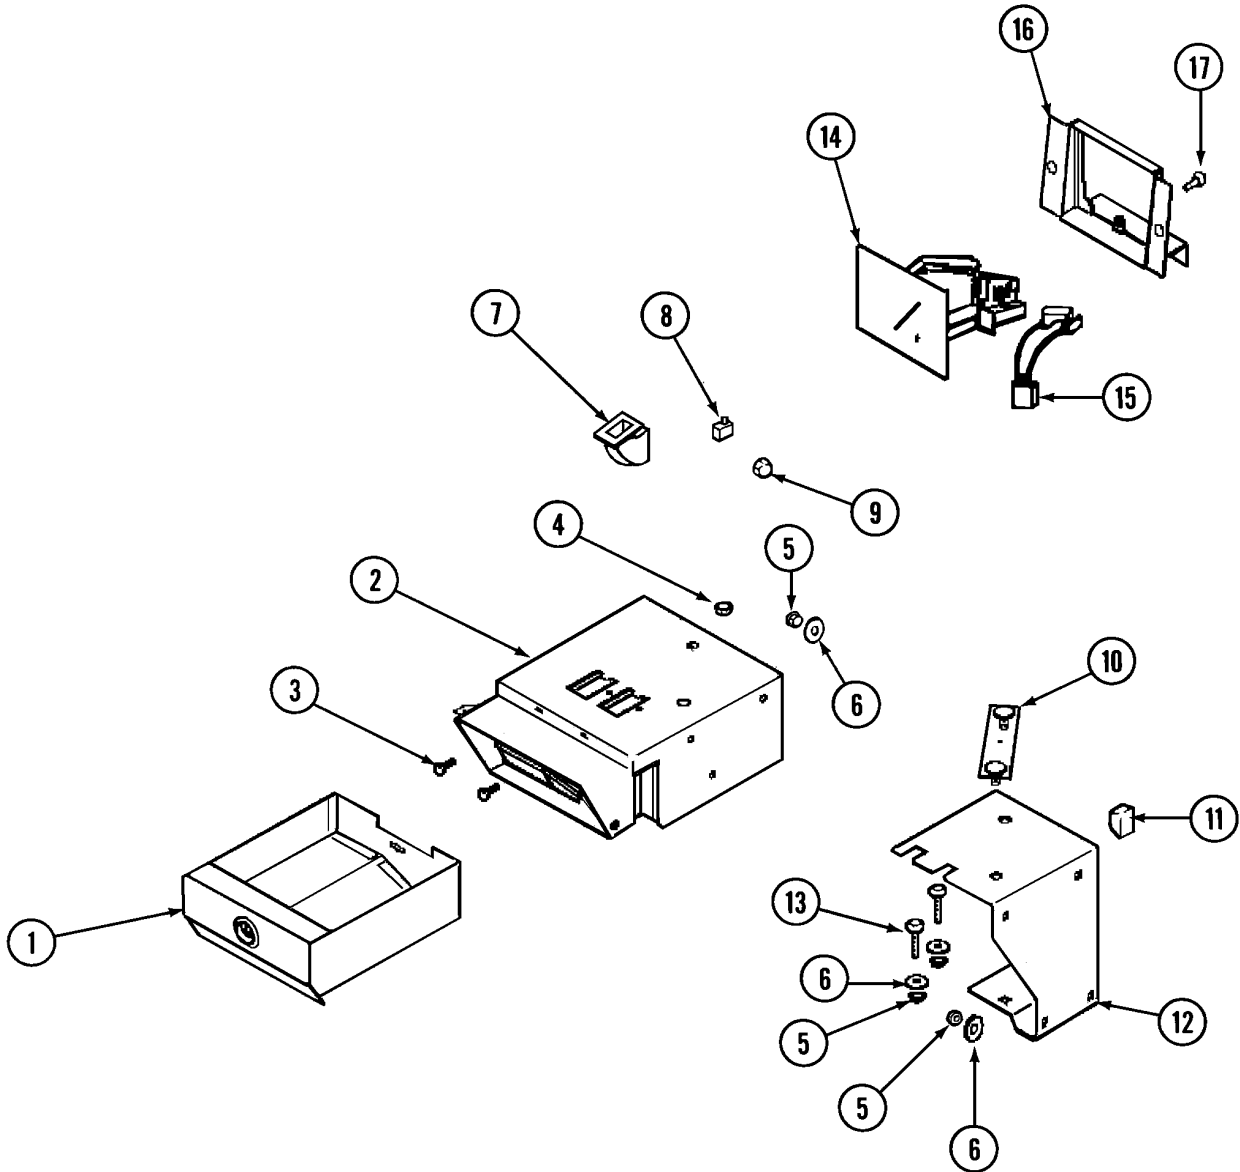

**Repair  
Parts  
List**

MODEL NUMBER  
MLG19PDAGW

**STACK LAUNDRY  
MLG19**

When requesting service or ordering parts, always provide the following information:

- **Product Type**
- **Part Number**
- **Model Number**
- **Part Description**

**MAYTAG**®

©2005 Maytag Services

Section: CONTROL PANEL (DRYER)

**MLG19 P1**

Section: CONTROL CENTER (DRYER)

**MLG19 P2**

Section: DOOR (DRYER)

**MLG19 P3**

Section: TUMBLER (DRYER)

**MLG19 P4**

Section: GAS VALVE (DRYER)

**MLG19 P5**

Section: MOTOR DRIVE (DRYER)

MLG19 P6

Section: CABINET-FRONT (WASHER)

**MLG19 P7**

Section: DOOR SHROUD & DOOR LATCH ASSEMBLY (WASH)

**MLG19 P8**

Section: DOOR & FRONT PANEL (WASHER)

**MLG19 P9**

Section: CABINET-REAR (WASHER)

**MLG19 P10**

Section: OUTER TUB

MLG19 P11