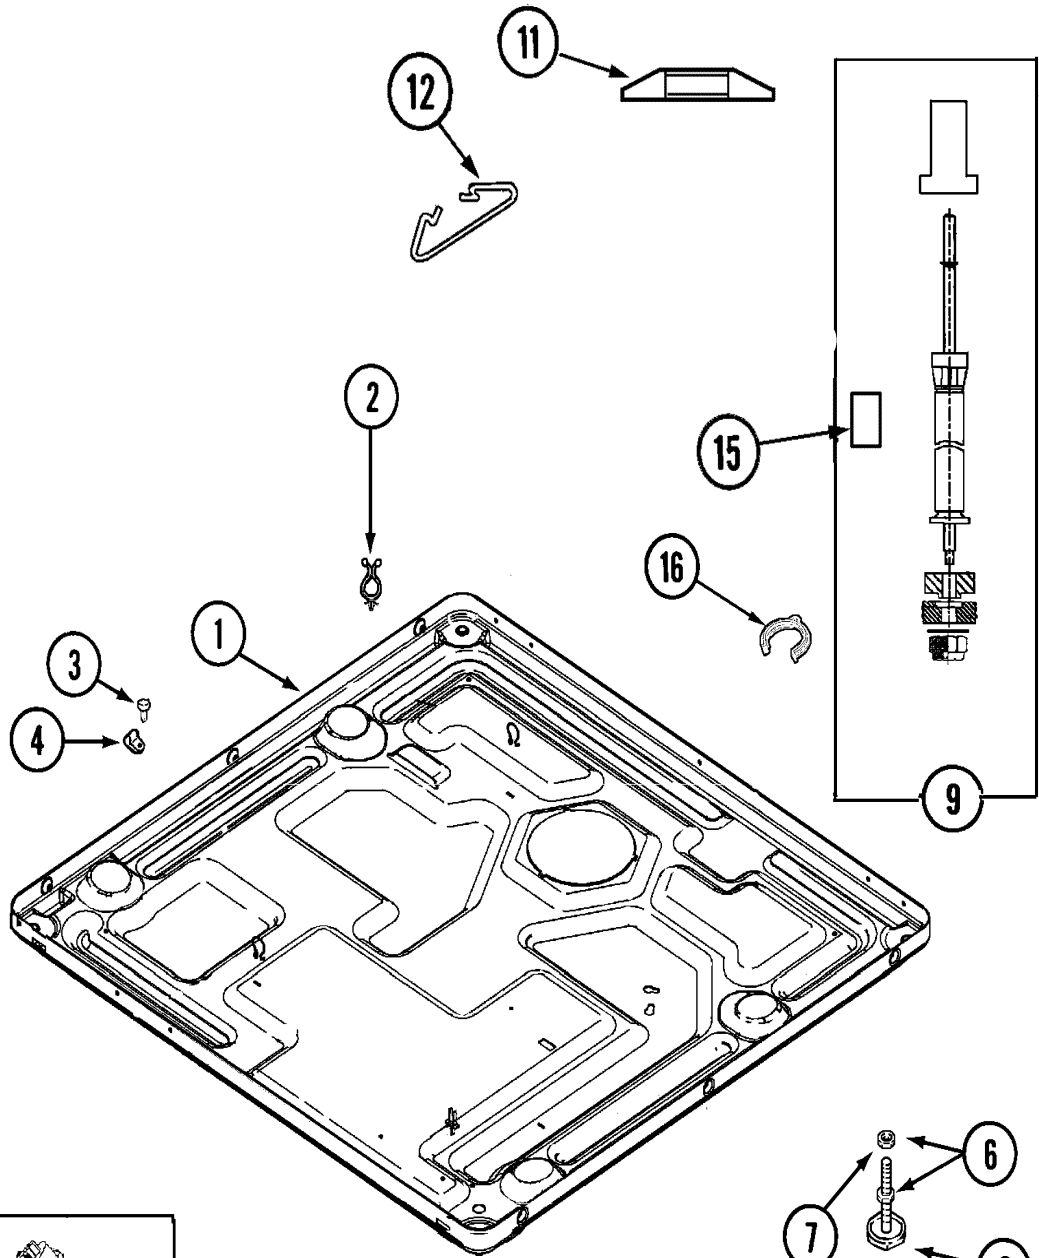

Section: TUMBLER (DRYER)

**MLG19 P4**

Section: GAS VALVE (DRYER)

**MLG19 P5**

Section: MOTOR DRIVE (DRYER)

MLG19 P6

Section: CABINET-FRONT (WASHER)

**MLG19 P7**

Section: DOOR SHROUD & DOOR LATCH ASSEMBLY (WASH)

**MLG19 P8**

Section: DOOR & FRONT PANEL (WASHER)

**MLG19 P9**

Section: CABINET-REAR (WASHER)

**MLG19 P10**

Section: OUTER TUB

MLG19 P11

Section: SPINNER ASSEMBLY & OUTER TUB COVER(WASH)

**MLG19 P12**

Section: BASE

**MLG19 P13**

SERIES 45  
SERIES 51 & LATER

Section: CABINET-FRONT (DRYER)

**MLG19 P14**