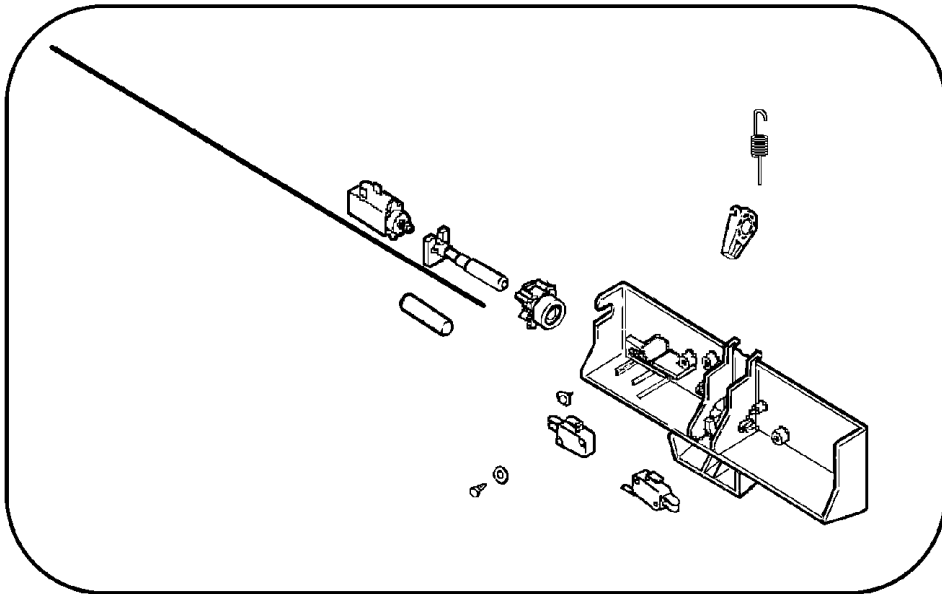

Section: TUMBLER (DRYER)

**MLG19 P4**

Section: GAS VALVE (DRYER)

**MLG19 P5**

Section: MOTOR DRIVE (DRYER)

MLG19 P6

Section: CABINET-FRONT (WASHER)

**MLG19 P7**

Section: DOOR SHROUD & DOOR LATCH ASSEMBLY (WASH)

**MLG19 P8**

Section: DOOR & FRONT PANEL (WASHER)

**MLG19 P9**

Section: CABINET-REAR (WASHER)

**MLG19 P10**

Section: OUTER TUB

MLG19 P11