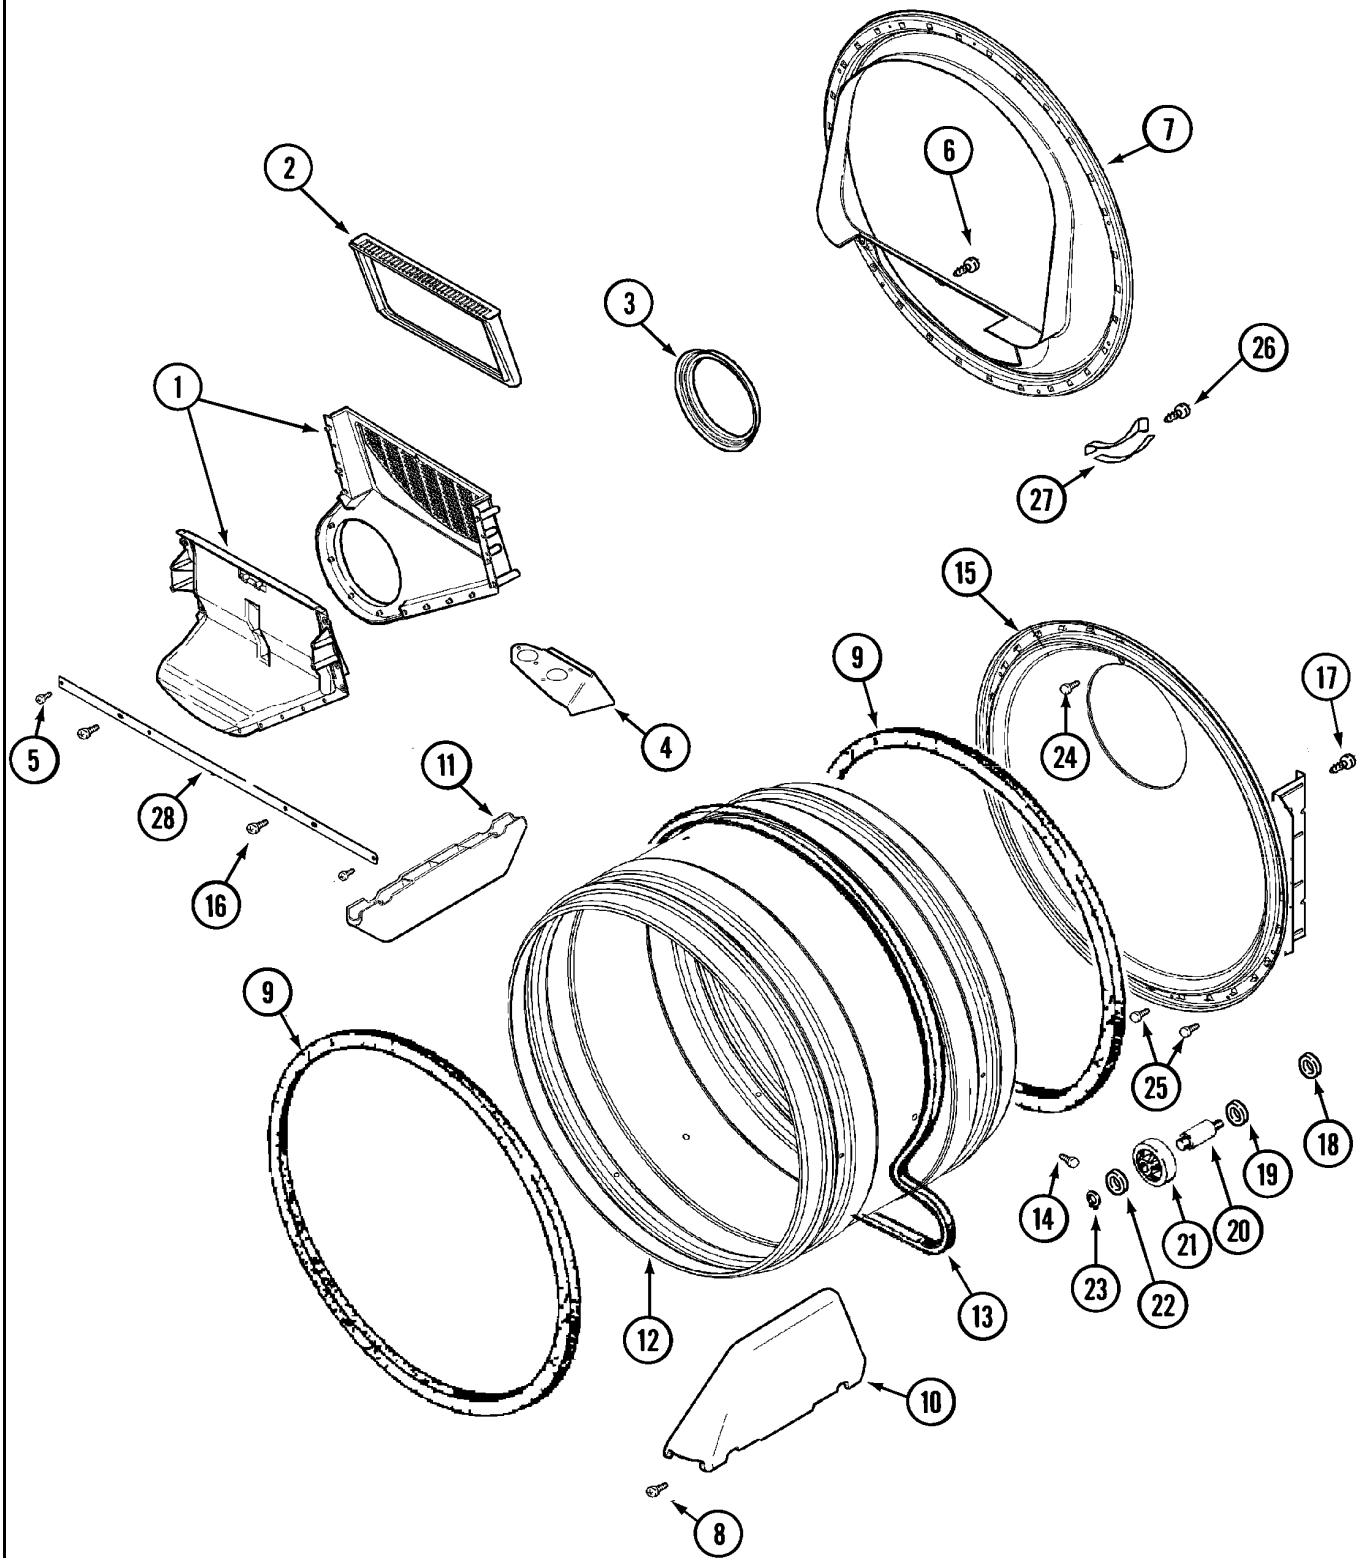

**Repair  
Parts  
List**

MODEL NUMBER  
MLG19PDAGW

**STACK LAUNDRY  
MLG19**

When requesting service or ordering parts, always provide the following information:

- **Product Type**
- **Part Number**
- **Model Number**
- **Part Description**

**MAYTAG**®

©2005 Maytag Services

Section: CONTROL PANEL (DRYER)

**MLG19 P1**

Section: CONTROL CENTER (DRYER)

**MLG19 P2**

Section: DOOR (DRYER)

**MLG19 P3**

Section: TUMBLER (DRYER)

**MLG19 P4**

Section: GAS VALVE (DRYER)

**MLG19 P5**

Section: MOTOR DRIVE (DRYER)

MLG19 P6

Section: CABINET-FRONT (WASHER)

**MLG19 P7**