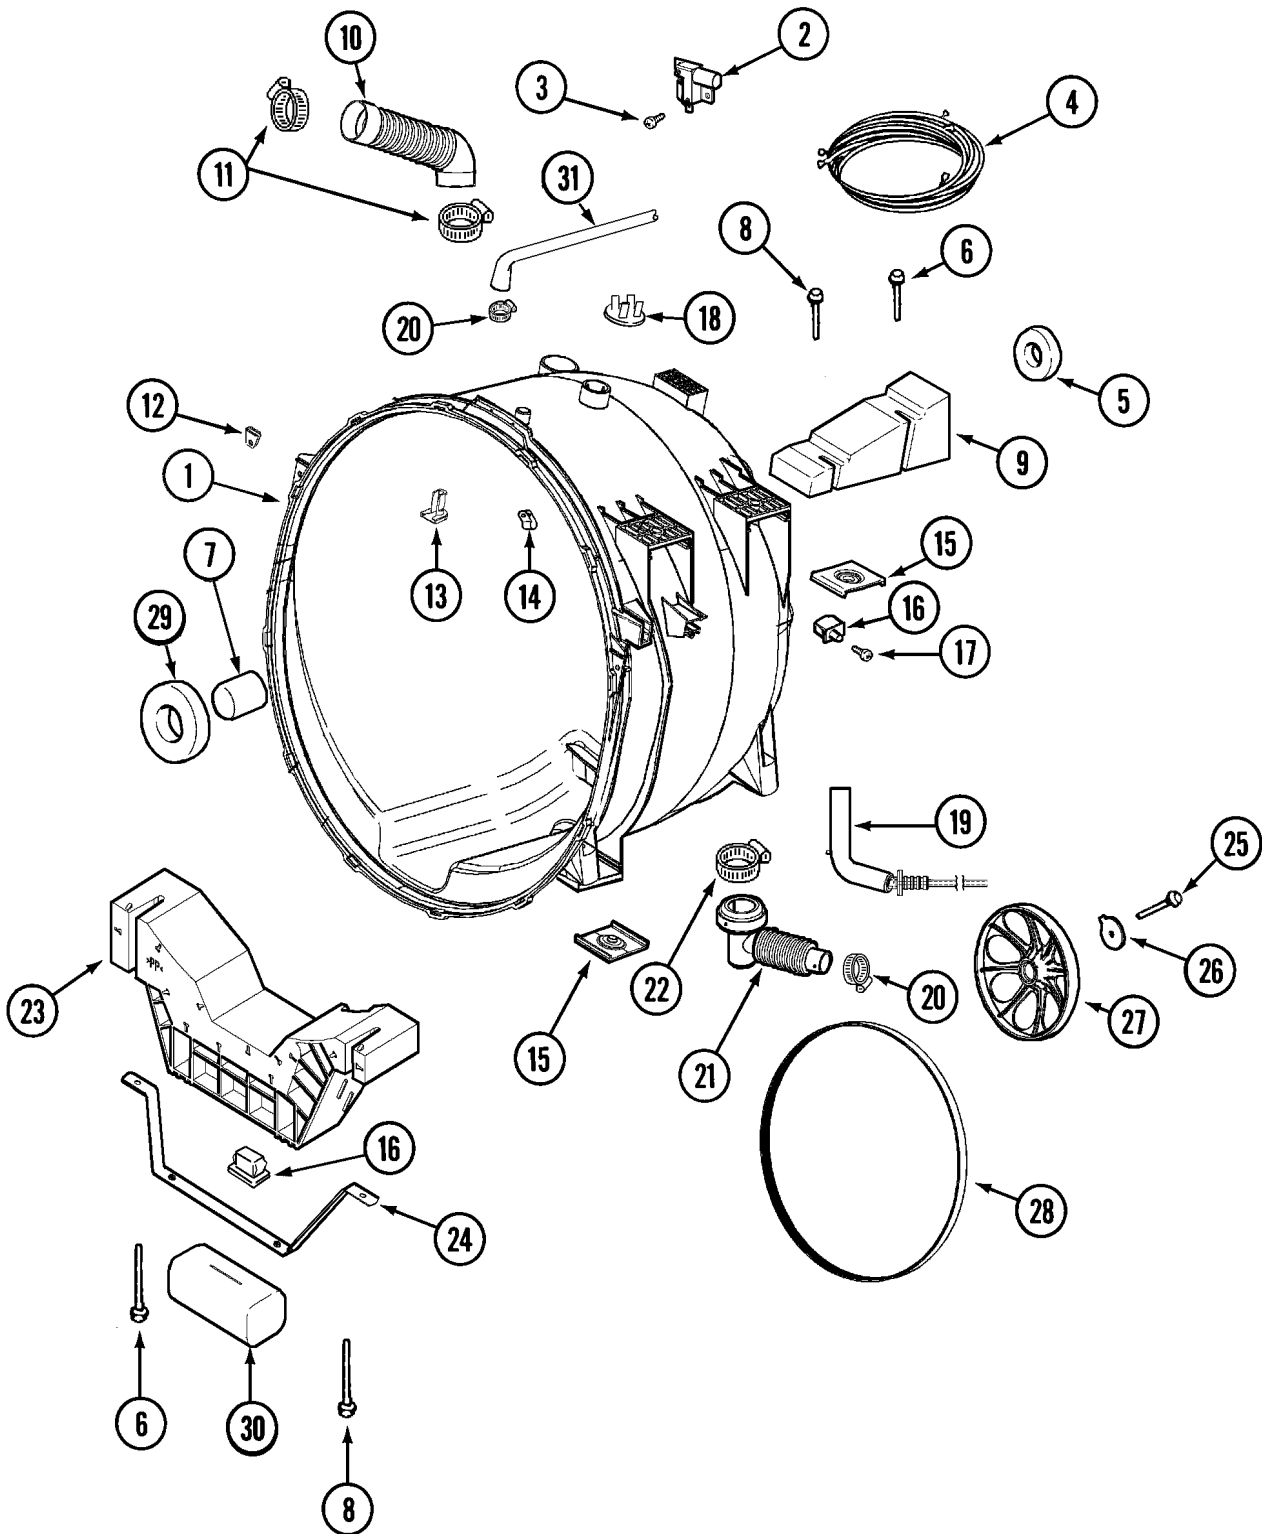

Section: TUMBLER (DRYER)

**MLG19 P4**

Section: GAS VALVE (DRYER)

**MLG19 P5**

Section: MOTOR DRIVE (DRYER)

MLG19 P6

Section: CABINET-FRONT (WASHER)

**MLG19 P7**

Section: DOOR SHROUD & DOOR LATCH ASSEMBLY (WASH)

**MLG19 P8**

Section: DOOR & FRONT PANEL (WASHER)

**MLG19 P9**

Section: CABINET-REAR (WASHER)

**MLG19 P10**

Section: OUTER TUB

MLG19 P11

Section: SPINNER ASSEMBLY & OUTER TUB COVER(WASH)

**MLG19 P12**

Section: BASE

**MLG19 P13**

SERIES 45  
SERIES 51 & LATER

Section: CABINET-FRONT (DRYER)

**MLG19 P14**