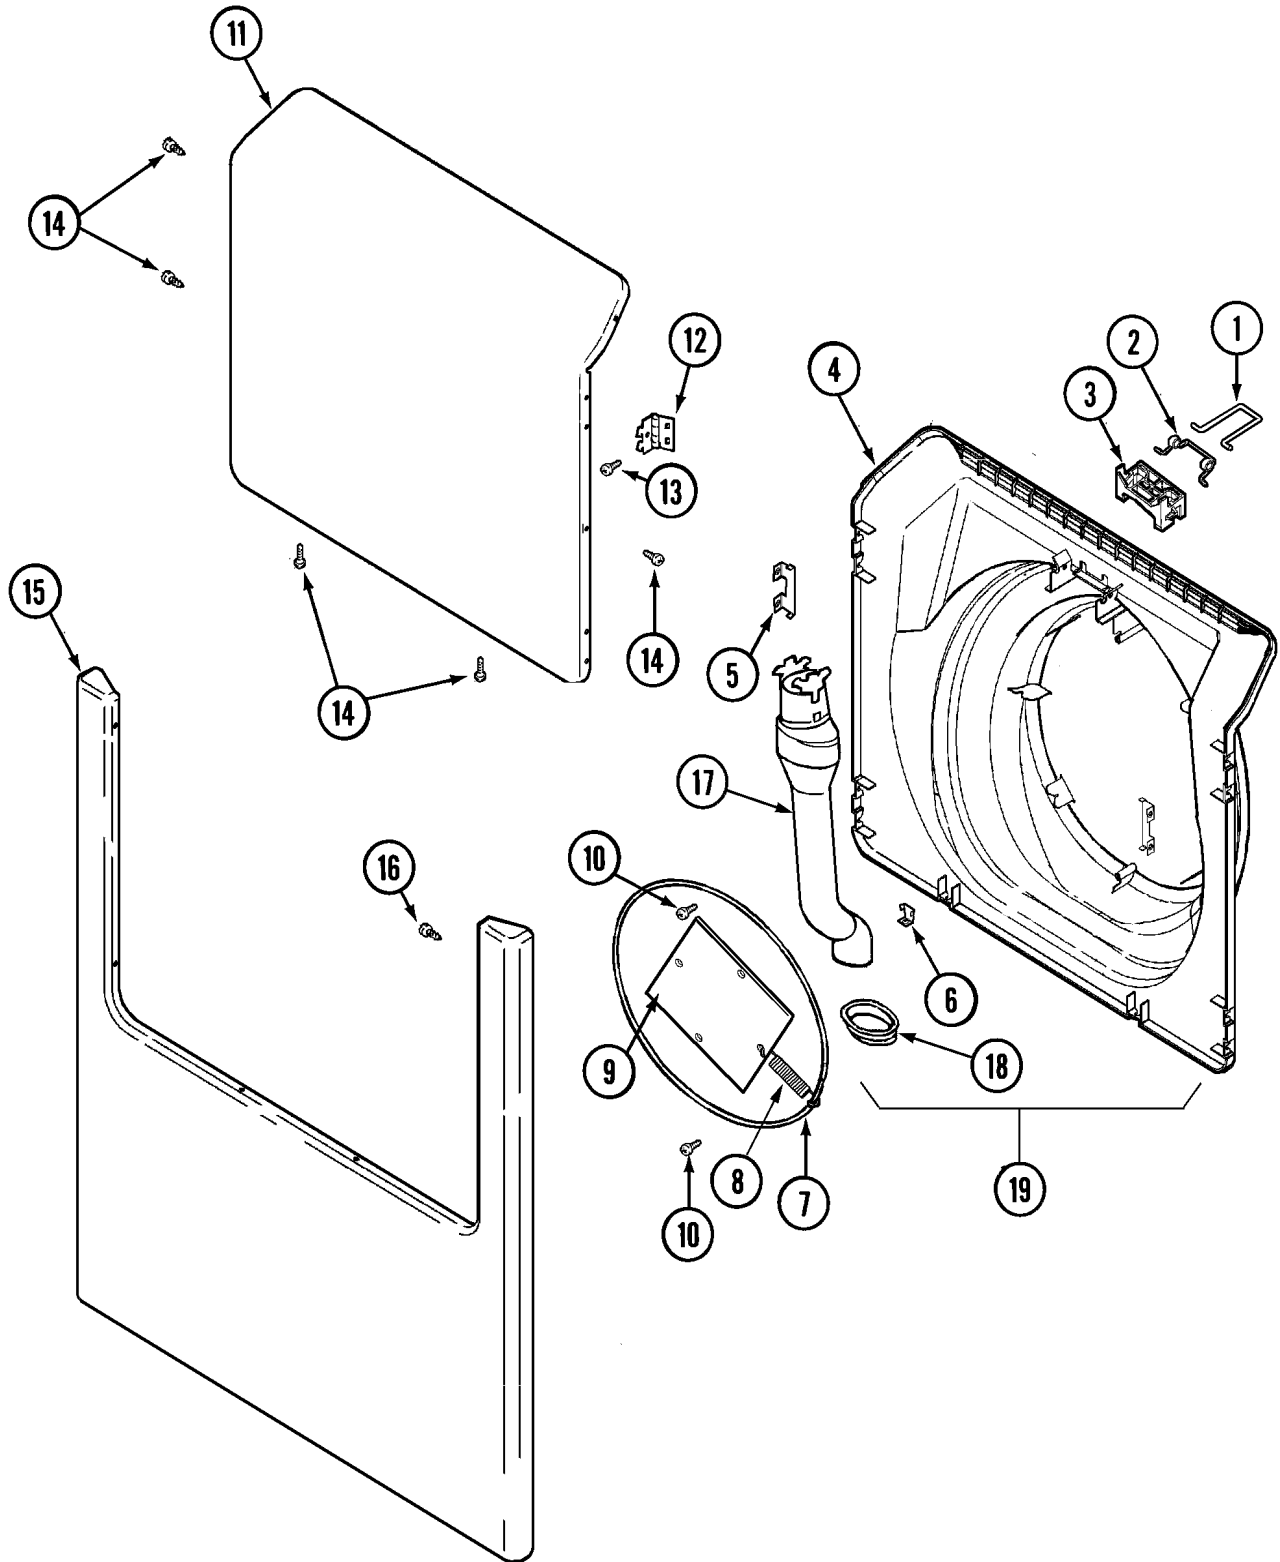

Section: TUMBLER (DRYER)

**MLG19 P4**

Section: GAS VALVE (DRYER)

**MLG19 P5**

Section: MOTOR DRIVE (DRYER)

MLG19 P6

Section: CABINET-FRONT (WASHER)

**MLG19 P7**

Section: DOOR SHROUD & DOOR LATCH ASSEMBLY (WASH)

**MLG19 P8**

Section: DOOR & FRONT PANEL (WASHER)

**MLG19 P9**

Section: CABINET-REAR (WASHER)

**MLG19 P10**

Section: OUTER TUB

MLG19 P11