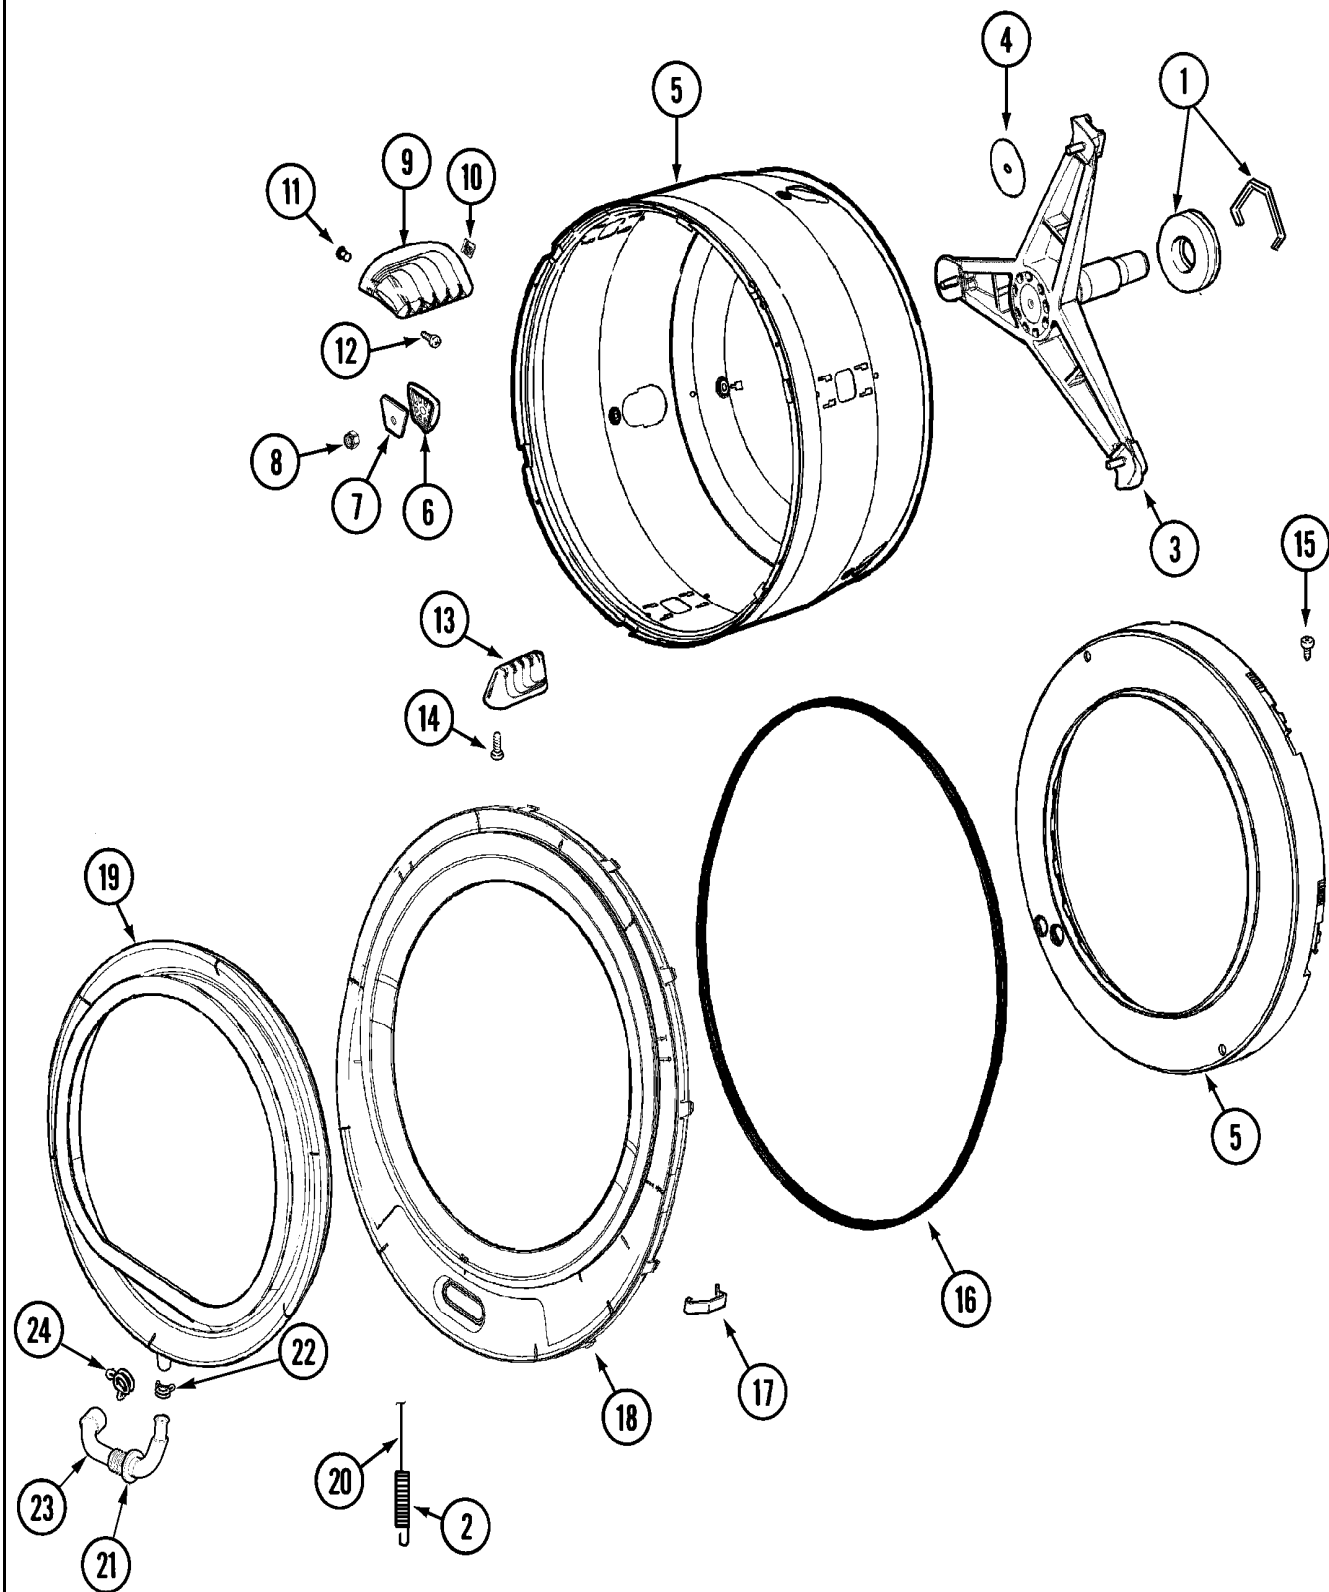

Section: DOOR SHROUD & DOOR LATCH ASSEMBLY (WASH)

**MLG19 P8**

Section: DOOR & FRONT PANEL (WASHER)

**MLG19 P9**

Section: CABINET-REAR (WASHER)

**MLG19 P10**

Section: OUTER TUB

MLG19 P11

Section: SPINNER ASSEMBLY & OUTER TUB COVER(WASH)

**MLG19 P12**

Section: BASE

**MLG19 P13**

SERIES 45  
SERIES 51 & LATER

Section: CABINET-FRONT (DRYER)

**MLG19 P14**