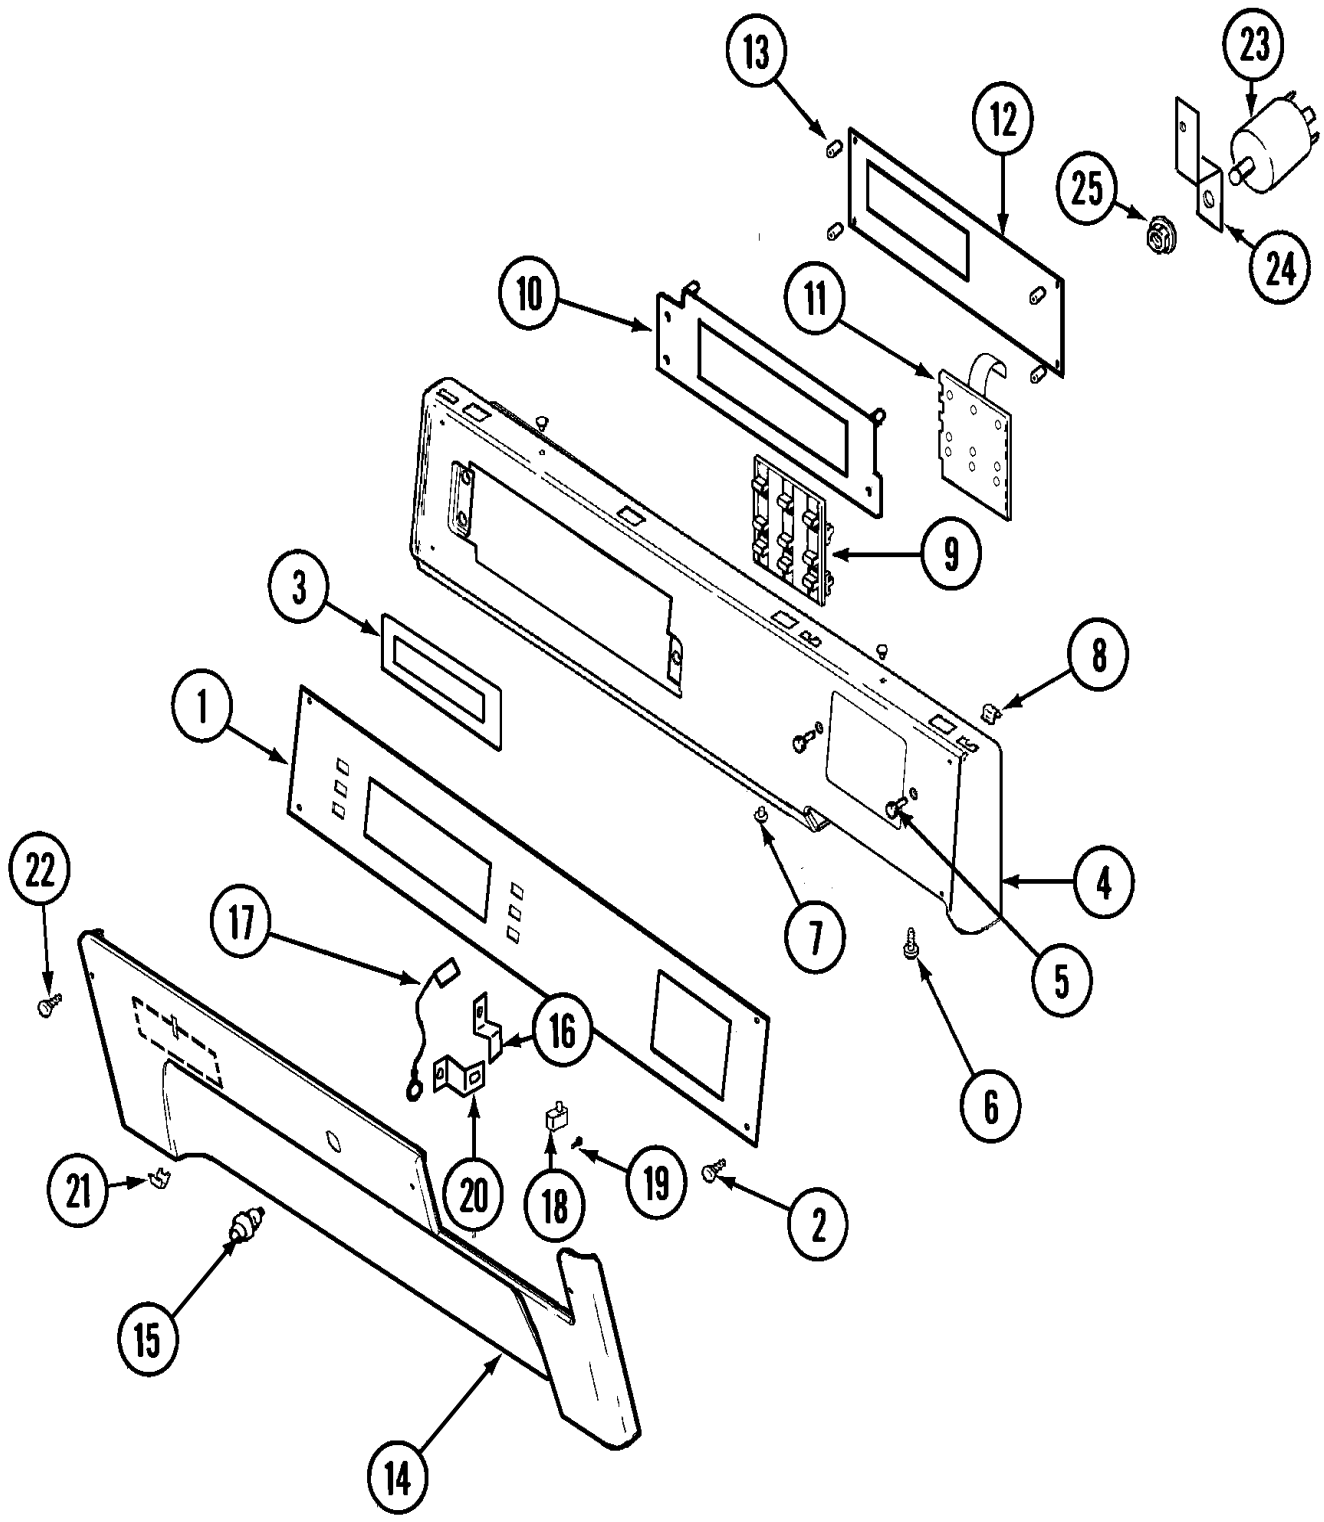

**Repair  
Parts  
List**

MODEL NUMBER  
MLG19PDAGW

**STACK LAUNDRY  
MLG19**

When requesting service or ordering parts, always provide the following information:

- **Product Type**
- **Part Number**
- **Model Number**
- **Part Description**

**MAYTAG**®

©2005 Maytag Services

Section: CONTROL PANEL (DRYER)

**MLG19 P1**

Section: CONTROL CENTER (DRYER)

**MLG19 P2**

Section: DOOR (DRYER)

**MLG19 P3**

Section: TUMBLER (DRYER)

**MLG19 P4**

Section: GAS VALVE (DRYER)

**MLG19 P5**

Section: MOTOR DRIVE (DRYER)

MLG19 P6

Section: CABINET-FRONT (WASHER)

**MLG19 P7**

Section: DOOR SHROUD & DOOR LATCH ASSEMBLY (WASH)

**MLG19 P8**

Section: DOOR & FRONT PANEL (WASHER)

**MLG19 P9**

Section: CABINET-REAR (WASHER)

**MLG19 P10**

Section: OUTER TUB

MLG19 P11