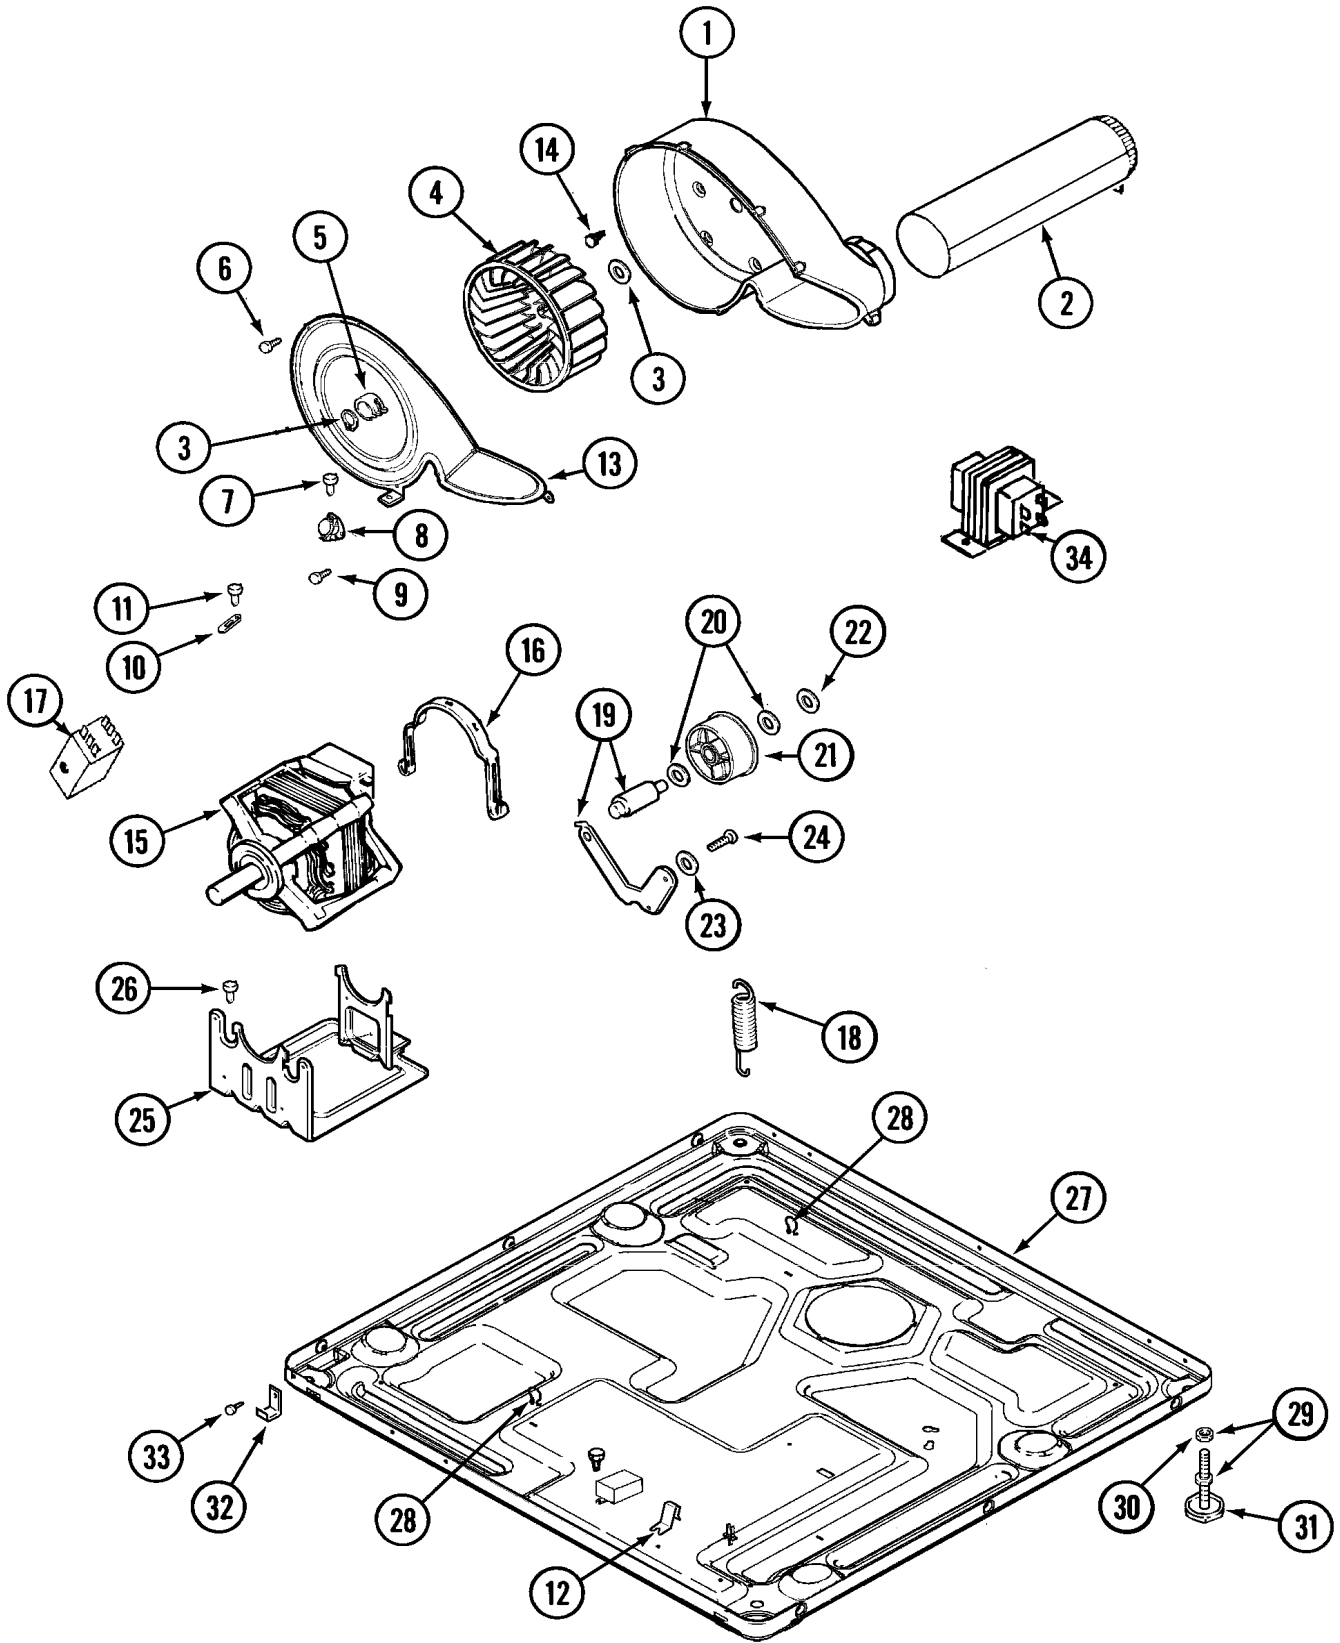

**Repair
Parts
List**

MODEL NUMBER
MDG8426AGW

**DRYER
MDG8426**

When requesting service or ordering parts, always provide the following information:

- Product Type
- Part Number
- Model Number
- Part Description

MAYTAG®

©2005 Maytag Services

Section: CONTROL PANEL

MDG8426 P1

Section: CABINET

MDG8426 P2

Section: DOOR

MDG8426 P3

Section: GAS VALVE

MDG8426 P4

Section: MOTOR DRIVE

MDG8426 P5

Section: MOTOR DRIVE

MDG8426 P6

Section: GAS VALVE

MDG8426 P7