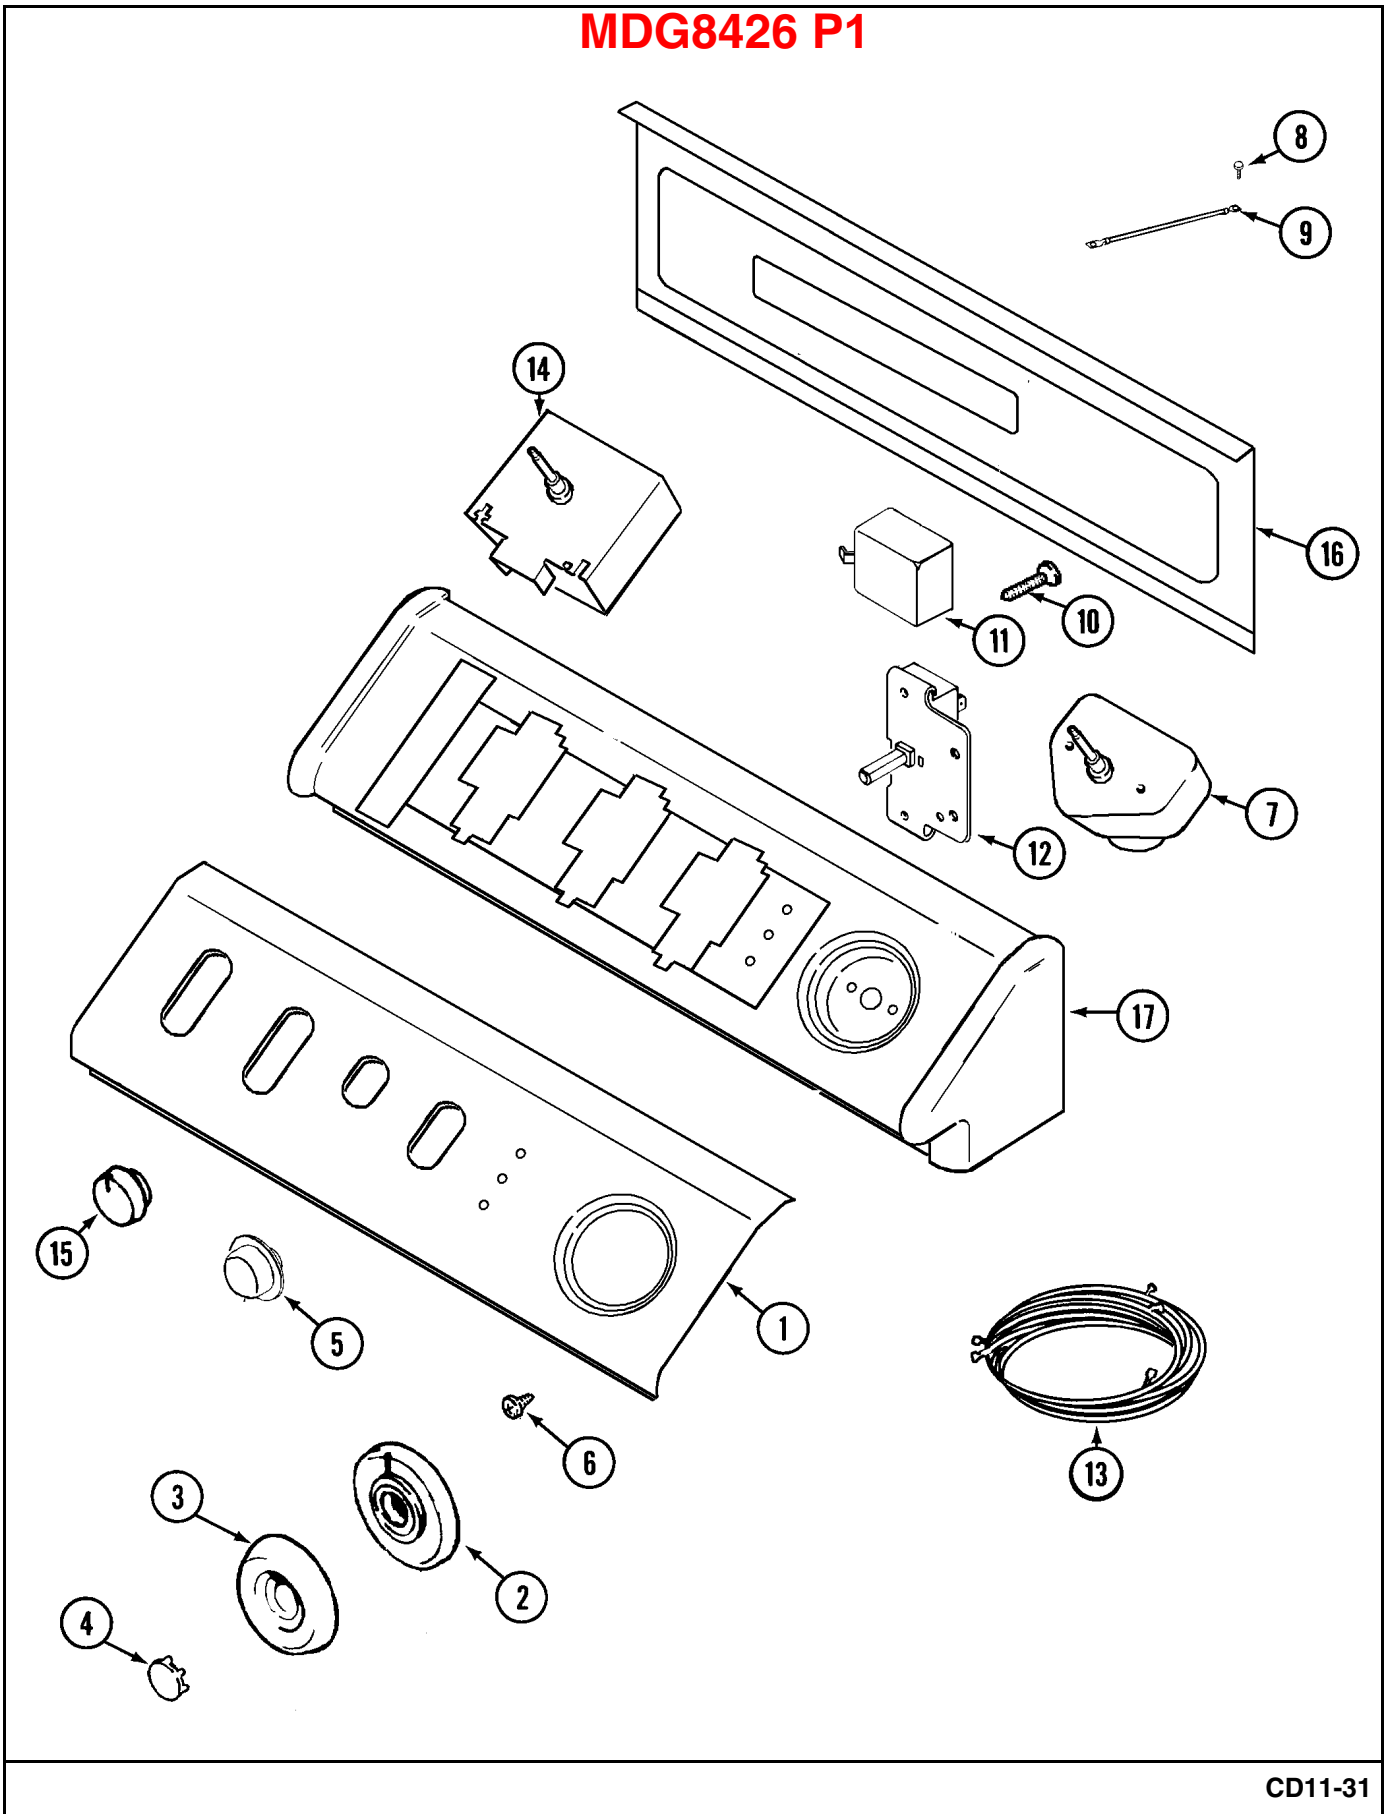

**Repair
Parts
List**

MODEL NUMBER
MDG8426AGW

**DRYER
MDG8426**

When requesting service or ordering parts, always provide the following information:

- Product Type
- Part Number
- Model Number
- Part Description

MAYTAG®

©2005 Maytag Services

Section: CONTROL PANEL

MDG8426 P1

Section: CABINET

MDG8426 P2

Section: DOOR

MDG8426 P3

Section: GAS VALVE

MDG8426 P4

Section: MOTOR DRIVE

MDG8426 P5

Section: MOTOR DRIVE

MDG8426 P6

Section: GAS VALVE

MDG8426 P7

Section: TUMBLER

MDG8426 P8