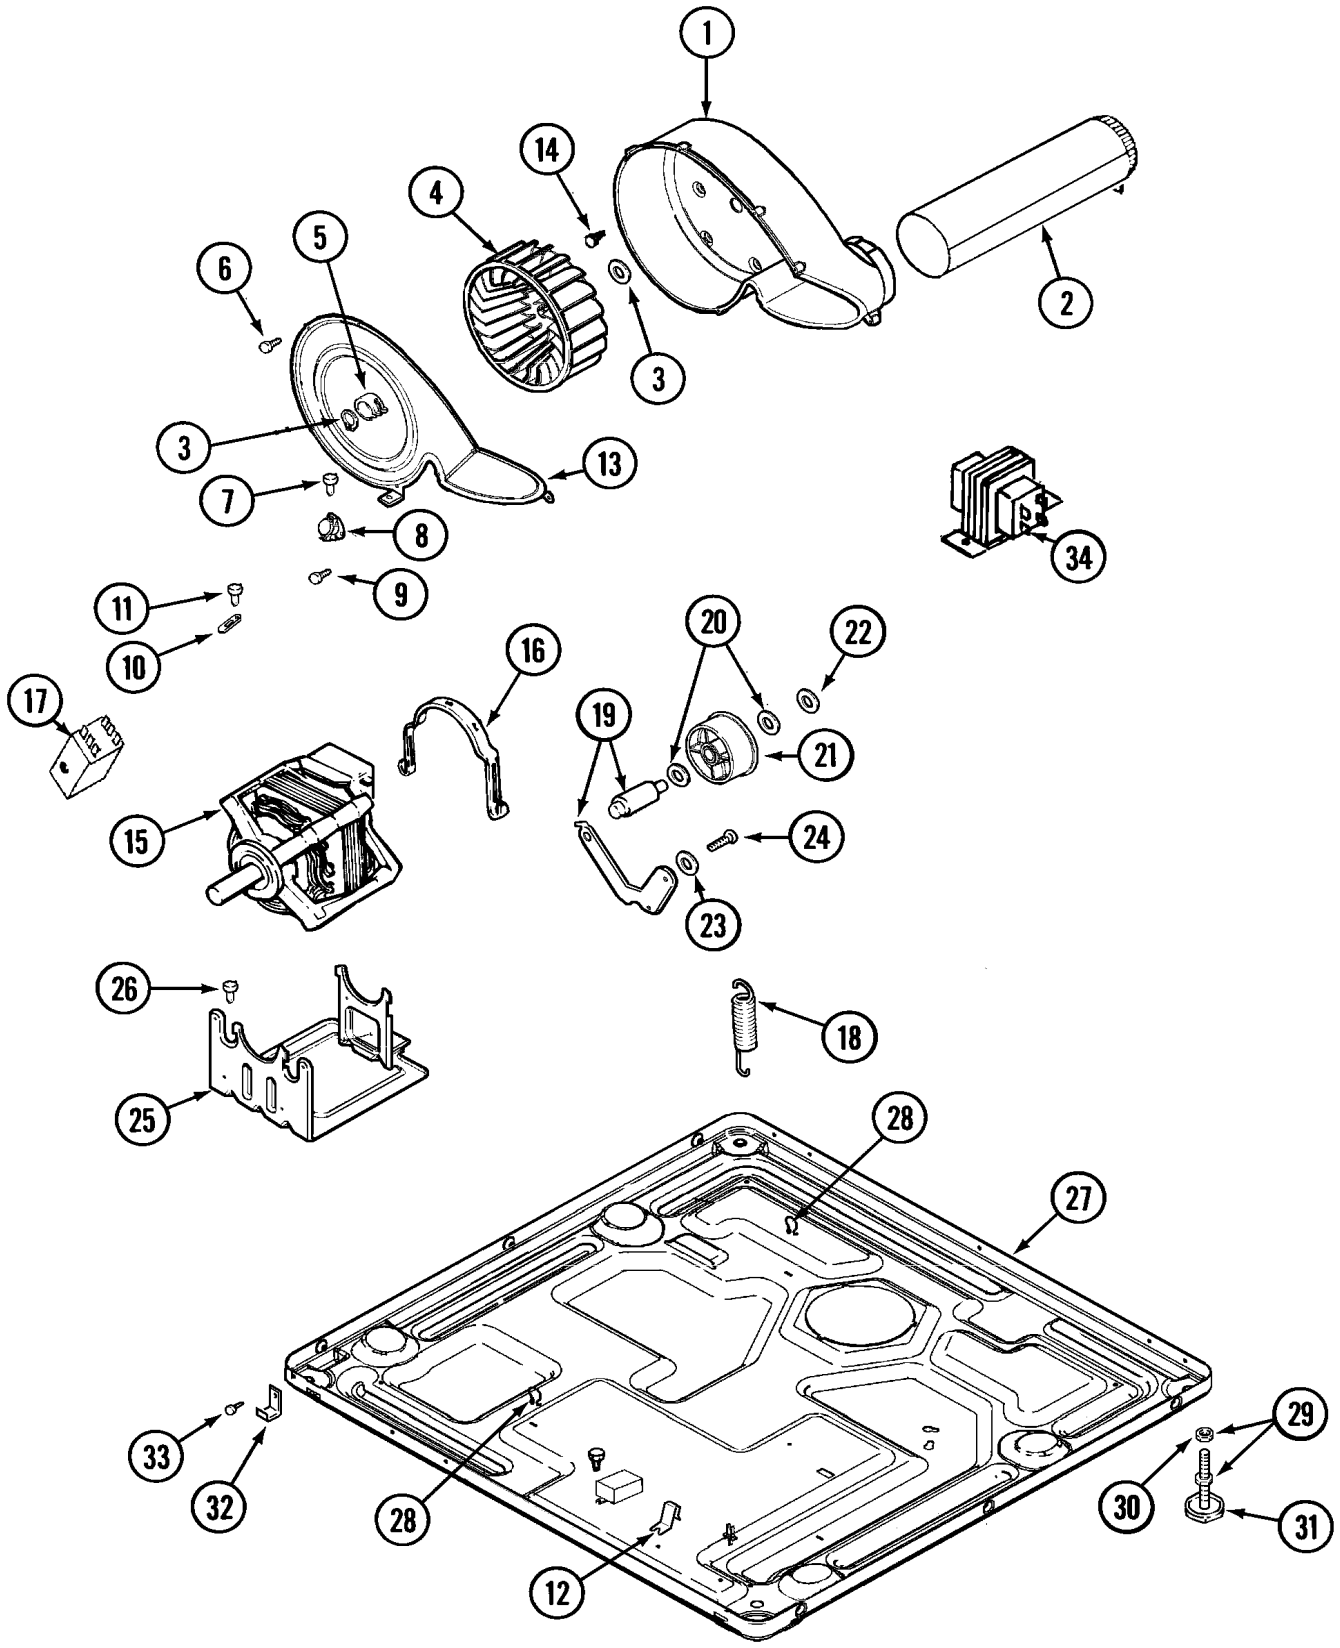

**Repair
Parts
List**

MODEL NUMBER
MDG8426AGW

**DRYER
MDG8426**

When requesting service or ordering parts, always provide the following information:

- Product Type
- Part Number
- Model Number
- Part Description

Section: GAS VALVE

MDG8426 P4

Section: MOTOR DRIVE

MDG8426 P5

Section: MOTOR DRIVE

MDG8426 P6

Section: GAS VALVE

MDG8426 P7