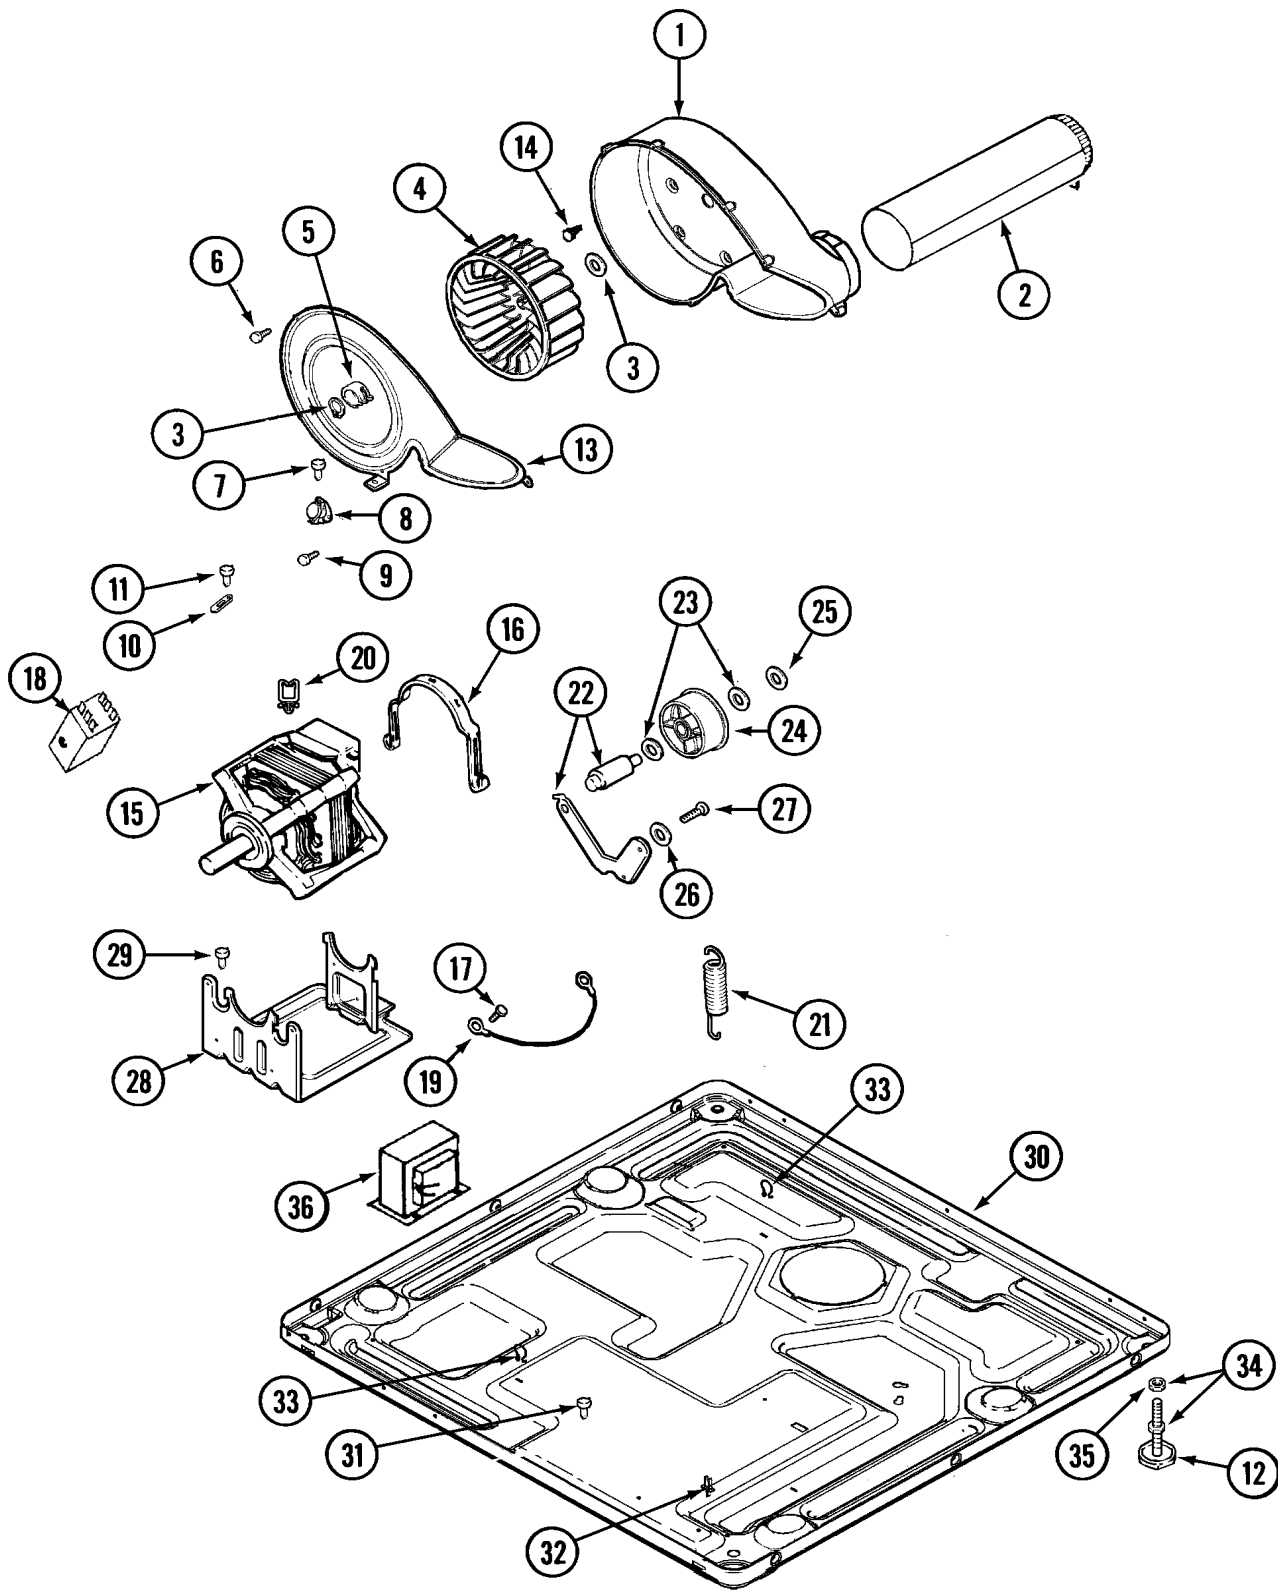

**Repair
Parts
List**

MODEL NUMBER
MDG16MNAGW

**DRYER
MDG16 2**

When requesting service or ordering parts, always provide the following information:

- **Product Type**
- **Part Number**
- **Model Number**
- **Part Description**

Section: CABINET-REAR

MDG16 2 P4

Section: GAS VALVE

MDG16 2 P5

Section: MOTOR DRIVE

MDG16 2 P6

Section: WIRING INFORMATION

MDG16 2 P7