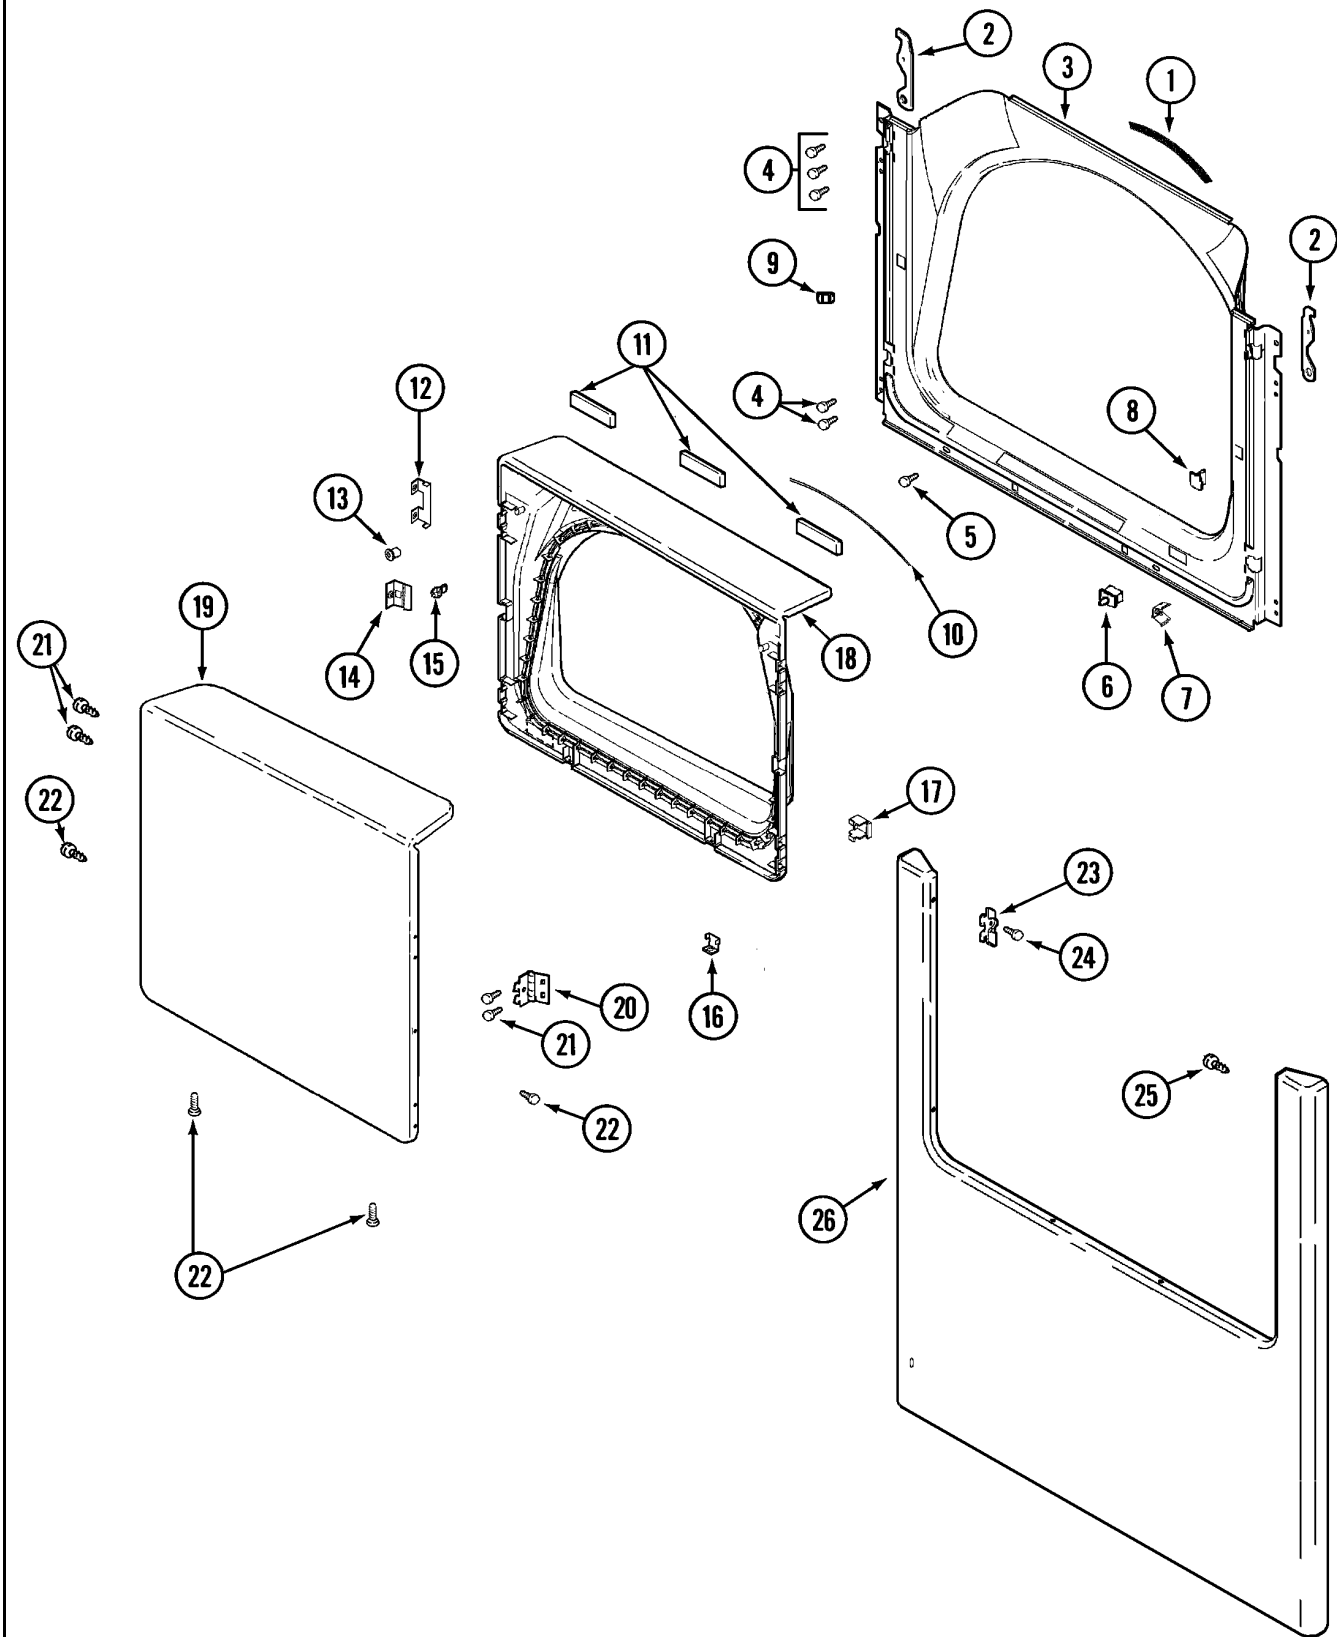

**Repair
Parts
List**

MODEL NUMBER
MDG16MNAGW

**DRYER
MDG16 2**

When requesting service or ordering parts, always provide the following information:

- **Product Type**
- **Part Number**
- **Model Number**
- **Part Description**

MAYTAG®

©2005 Maytag Services

Section: CONTROL PANEL

MDG16 2 P1

Section: CABINET-FRONT

MDG16 2 P2

Section: DOOR

MDG16 2 P3