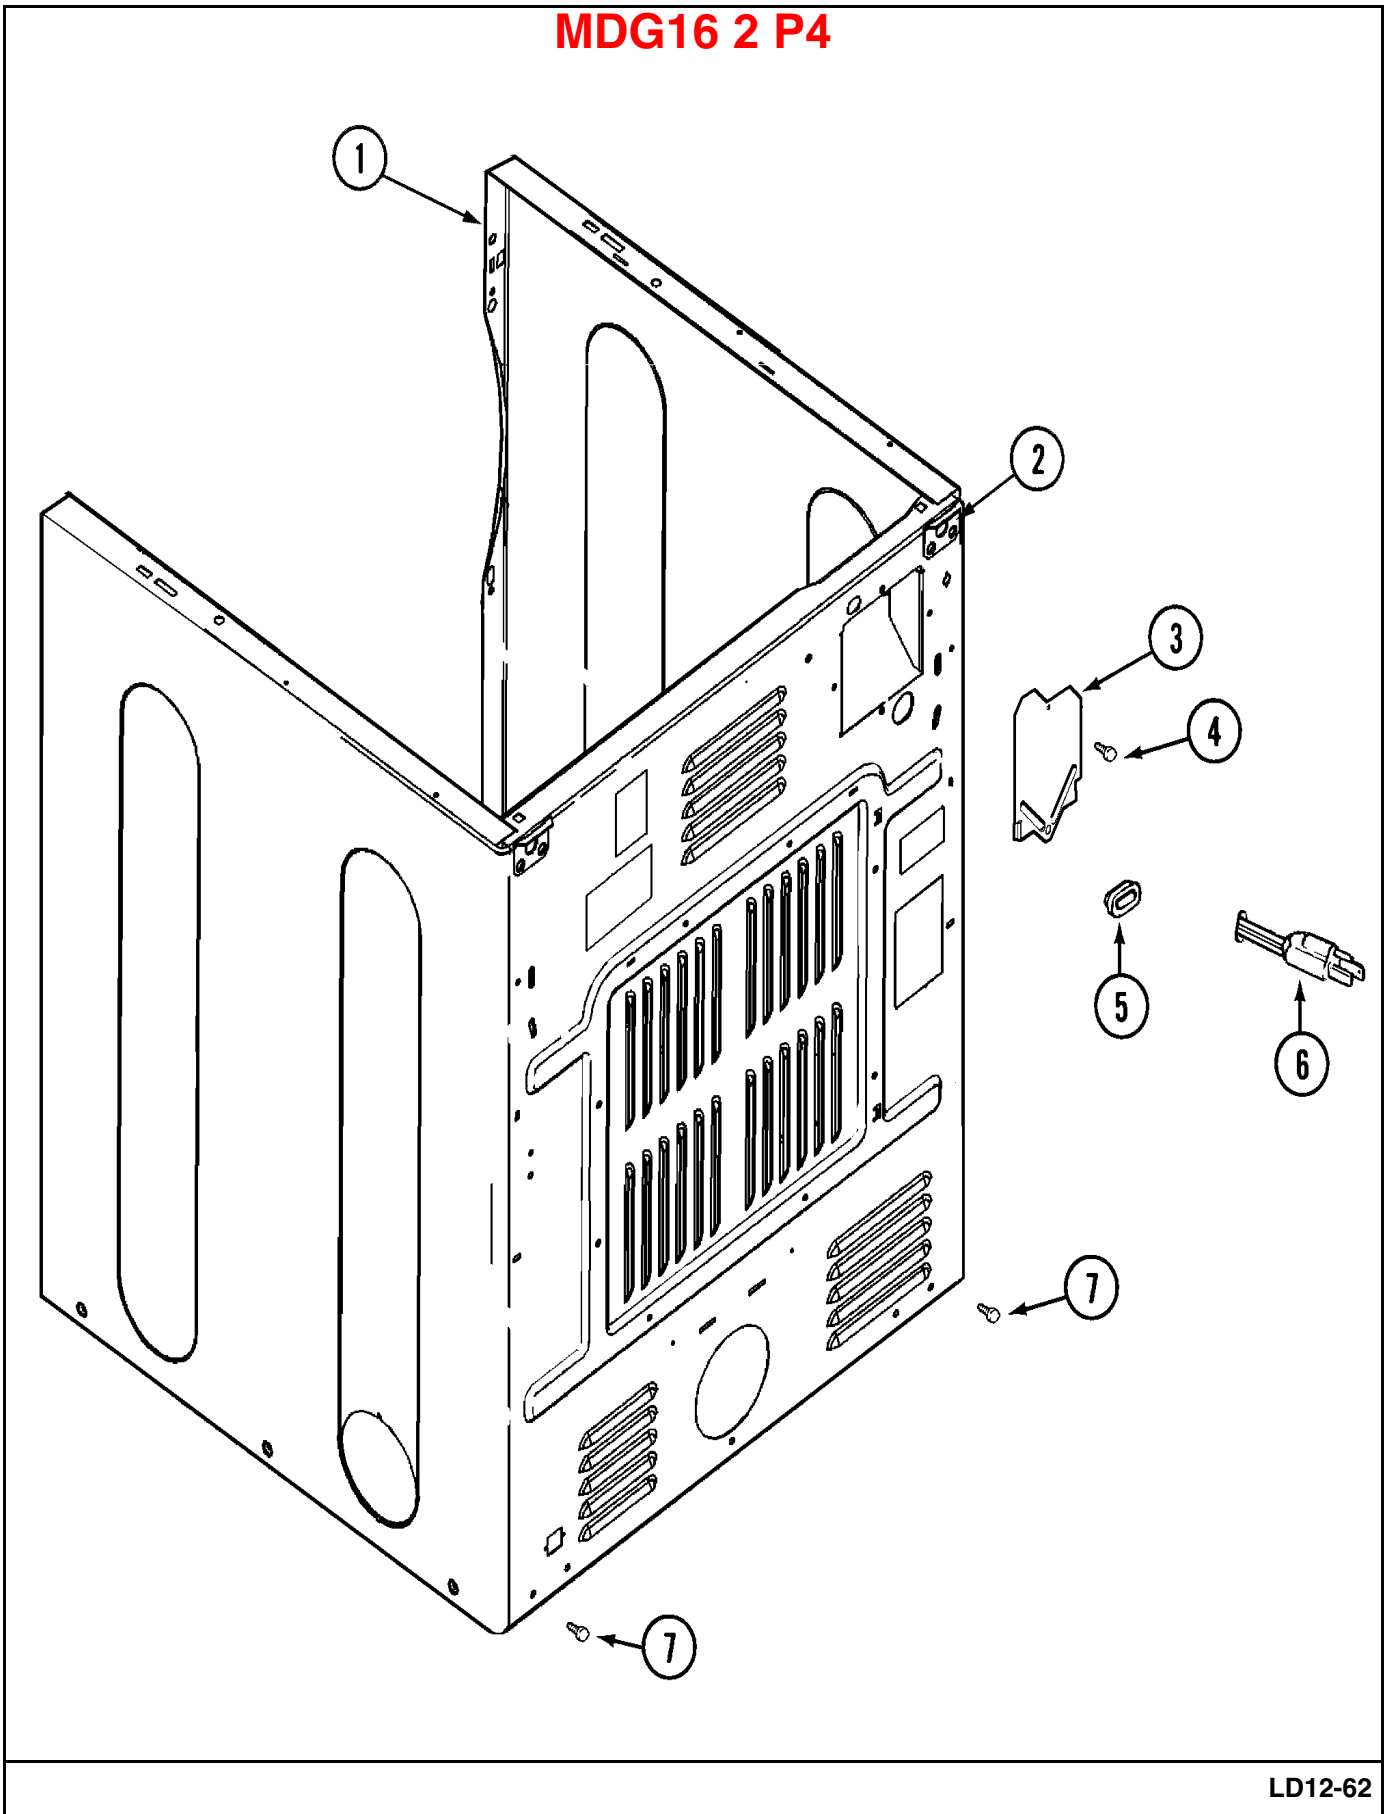

Section: CABINET-REAR

MDG16 2 P4