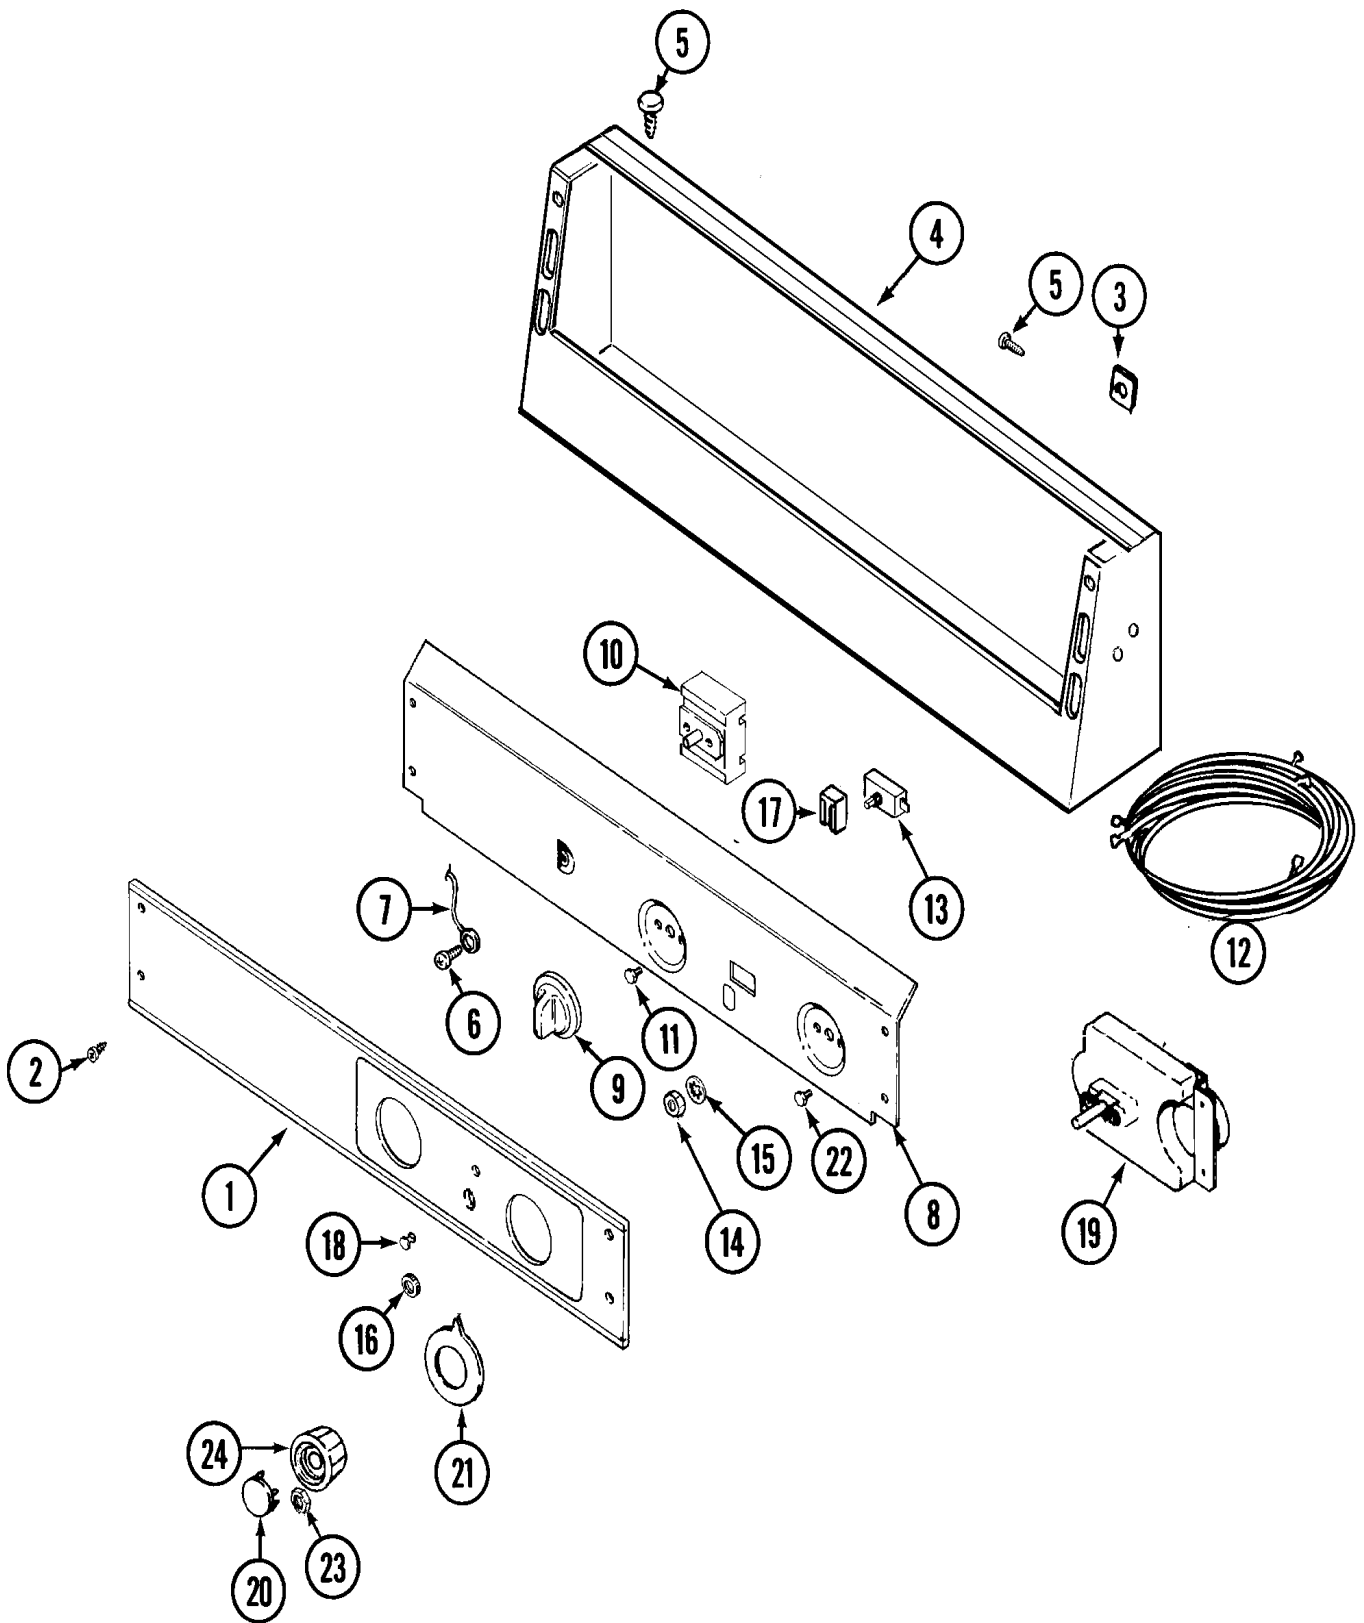

**Repair
Parts
List**

MODEL NUMBER
MDG16MNAGW

**DRYER
MDG16 2**

When requesting service or ordering parts, always provide the following information:

- **Product Type**
- **Part Number**
- **Model Number**
- **Part Description**

MAYTAG®

©2005 Maytag Services

Section: CONTROL PANEL

MDG16 2 P1

Section: CABINET-FRONT

MDG16 2 P2

Section: DOOR

MDG16 2 P3

Section: TUMBLER

MDG16 2 P8