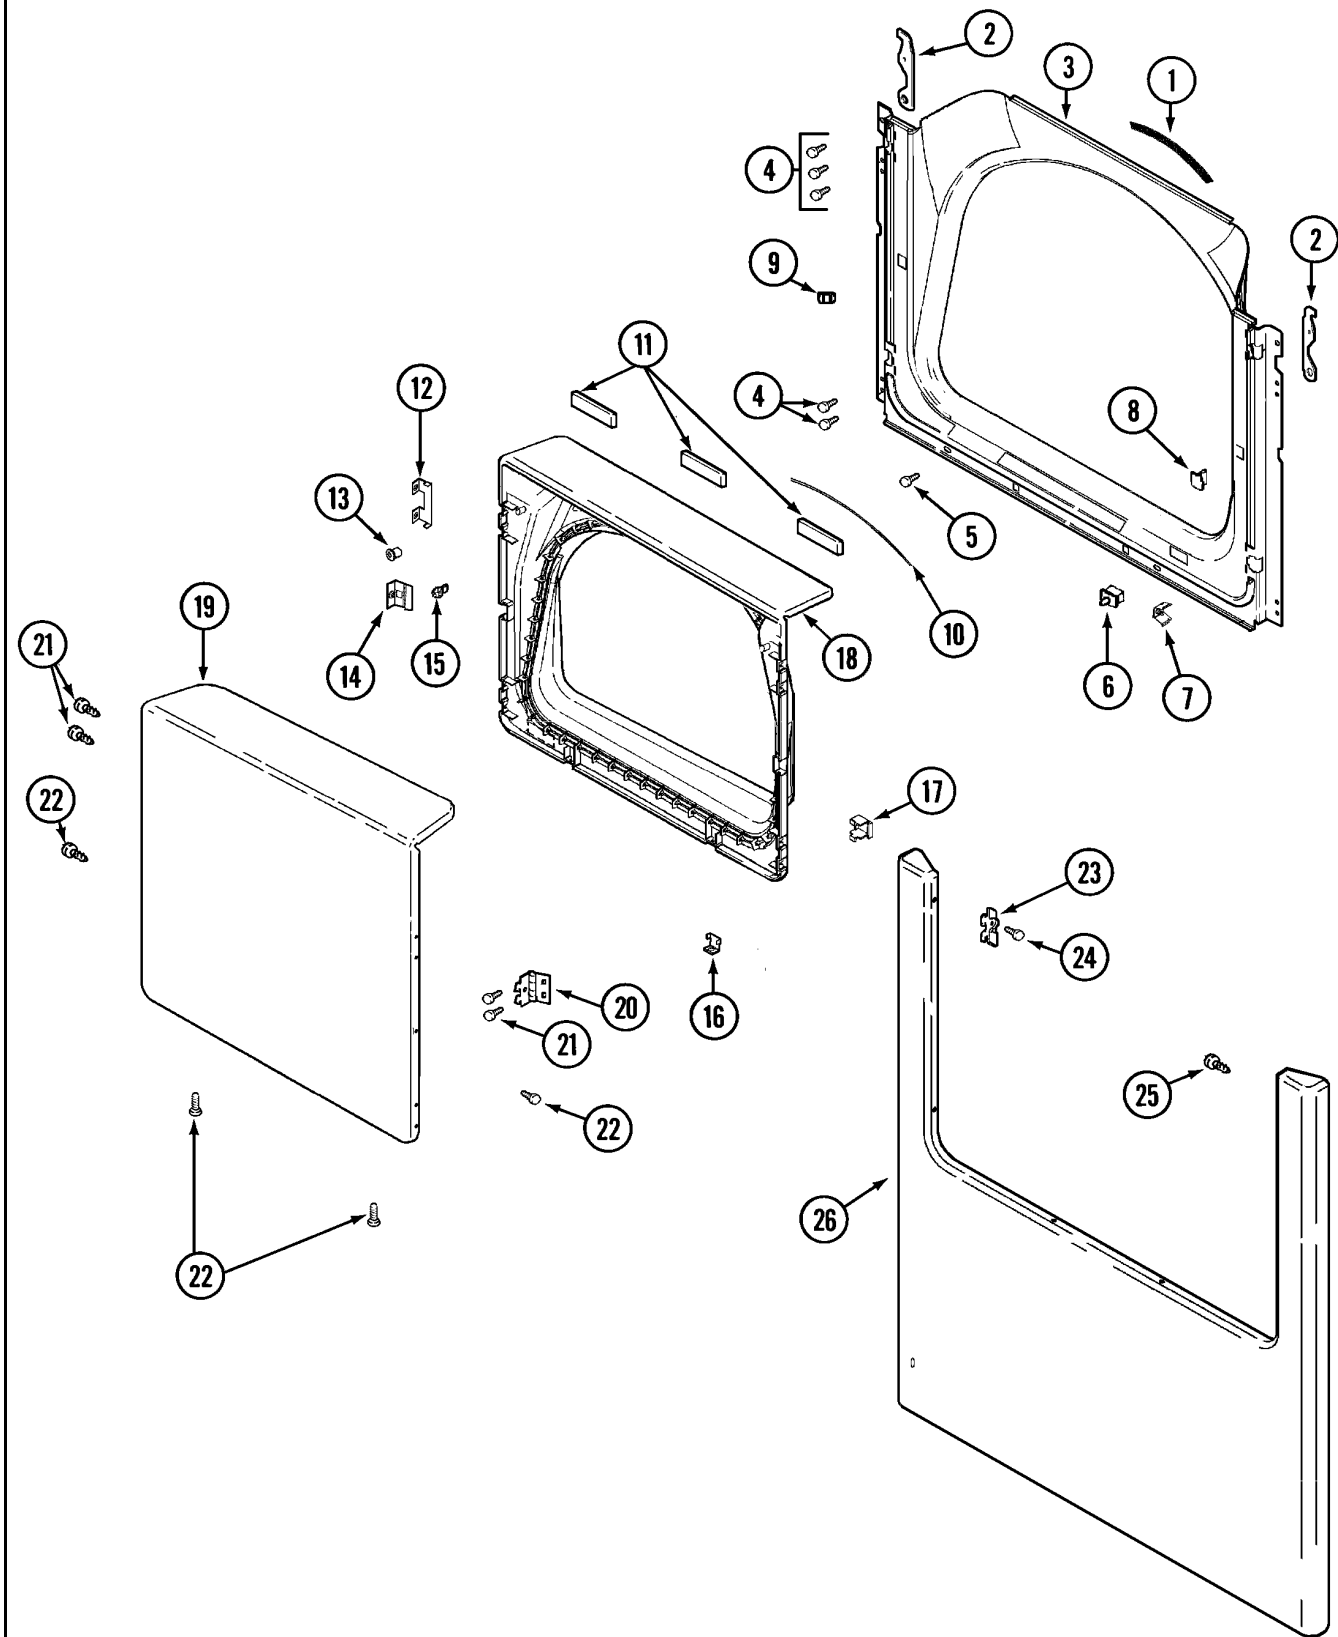

Section: DOOR

MDG16 1 P4