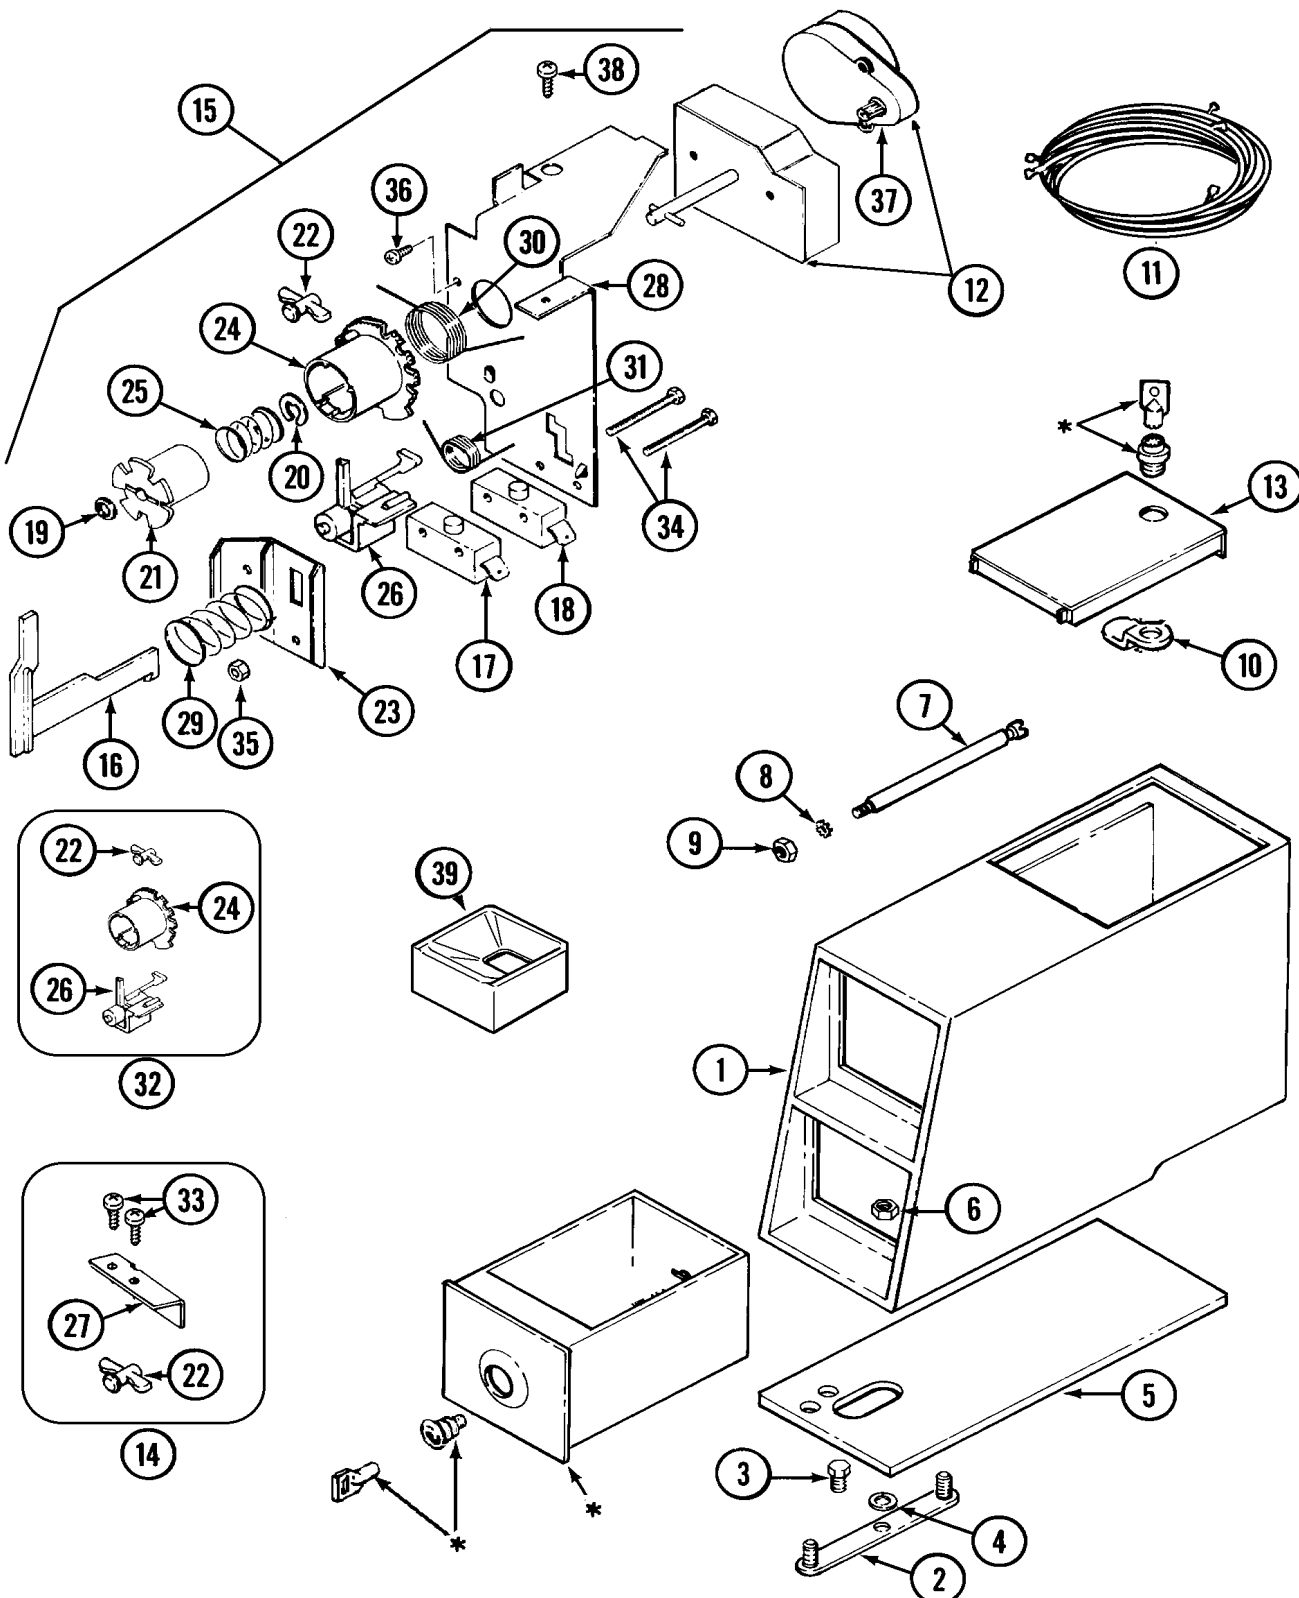

**Repair
Parts
List**

MODEL NUMBER
MDG16CSAGW

**DRYER
MDG16 1**

When requesting service or ordering parts, always provide the following information:

- **Product Type**
- **Part Number**
- **Model Number**
- **Part Description**

MAYTAG®

©2005 Maytag Services

Section: CONTROL PANEL

MDG16 1 P1

Section: CONTROL CENTER

MDG16 1 P2

* CONTACT YOUR COMMERCIAL LAUNDRY DISTRIBUTOR

Section: CABINET-FRONT

MDG16 1 P3

Section: DOOR

MDG16 1 P4

Section: CABINET-REAR

MDG16 1 P5

Section: GAS VALVE

MDG16 1 P6

Section: MOTOR DRIVE