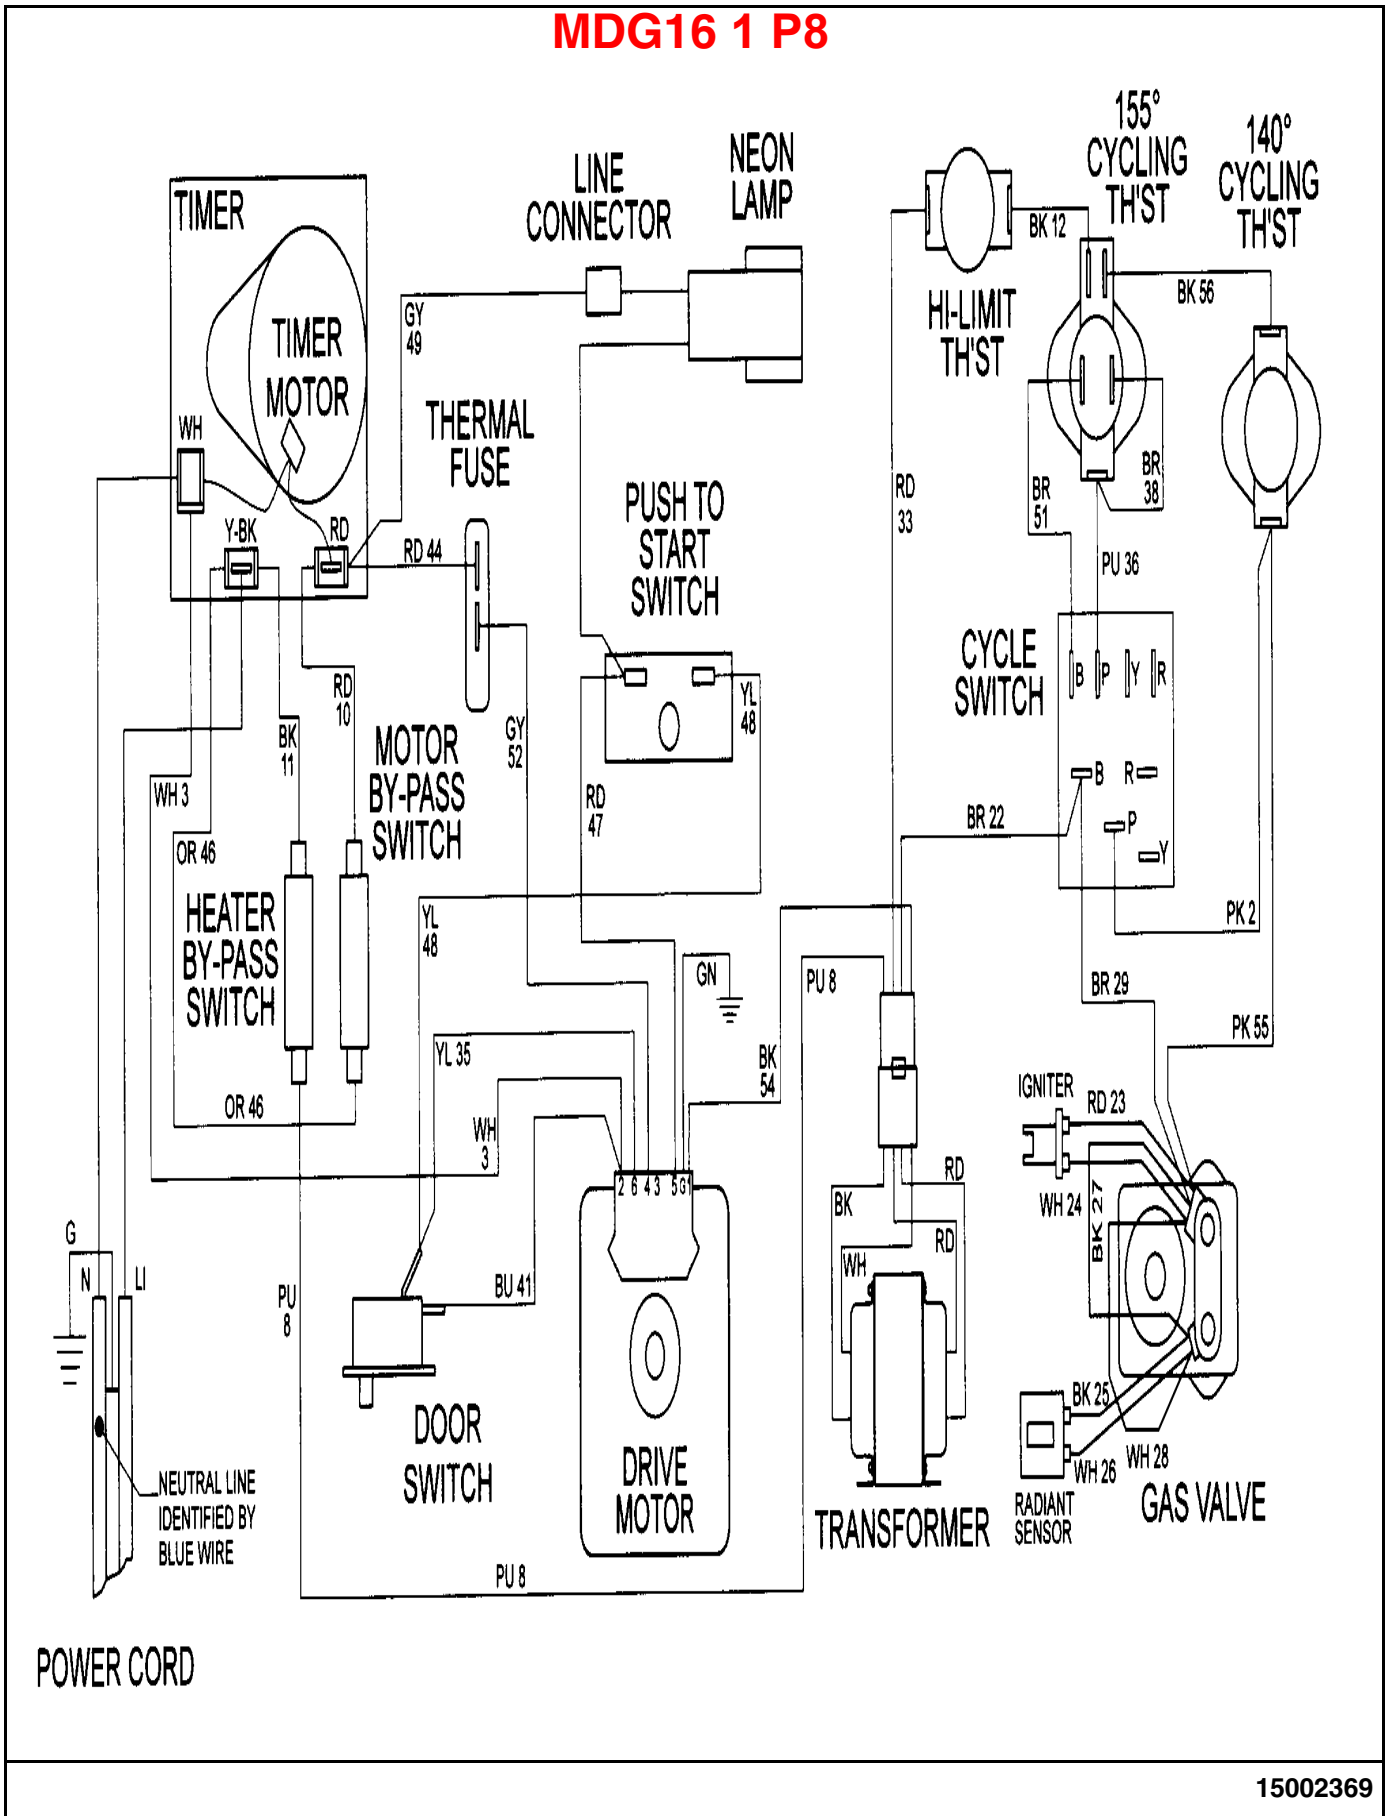

Section: WIRING INFORMATION

MDG16 1 P8