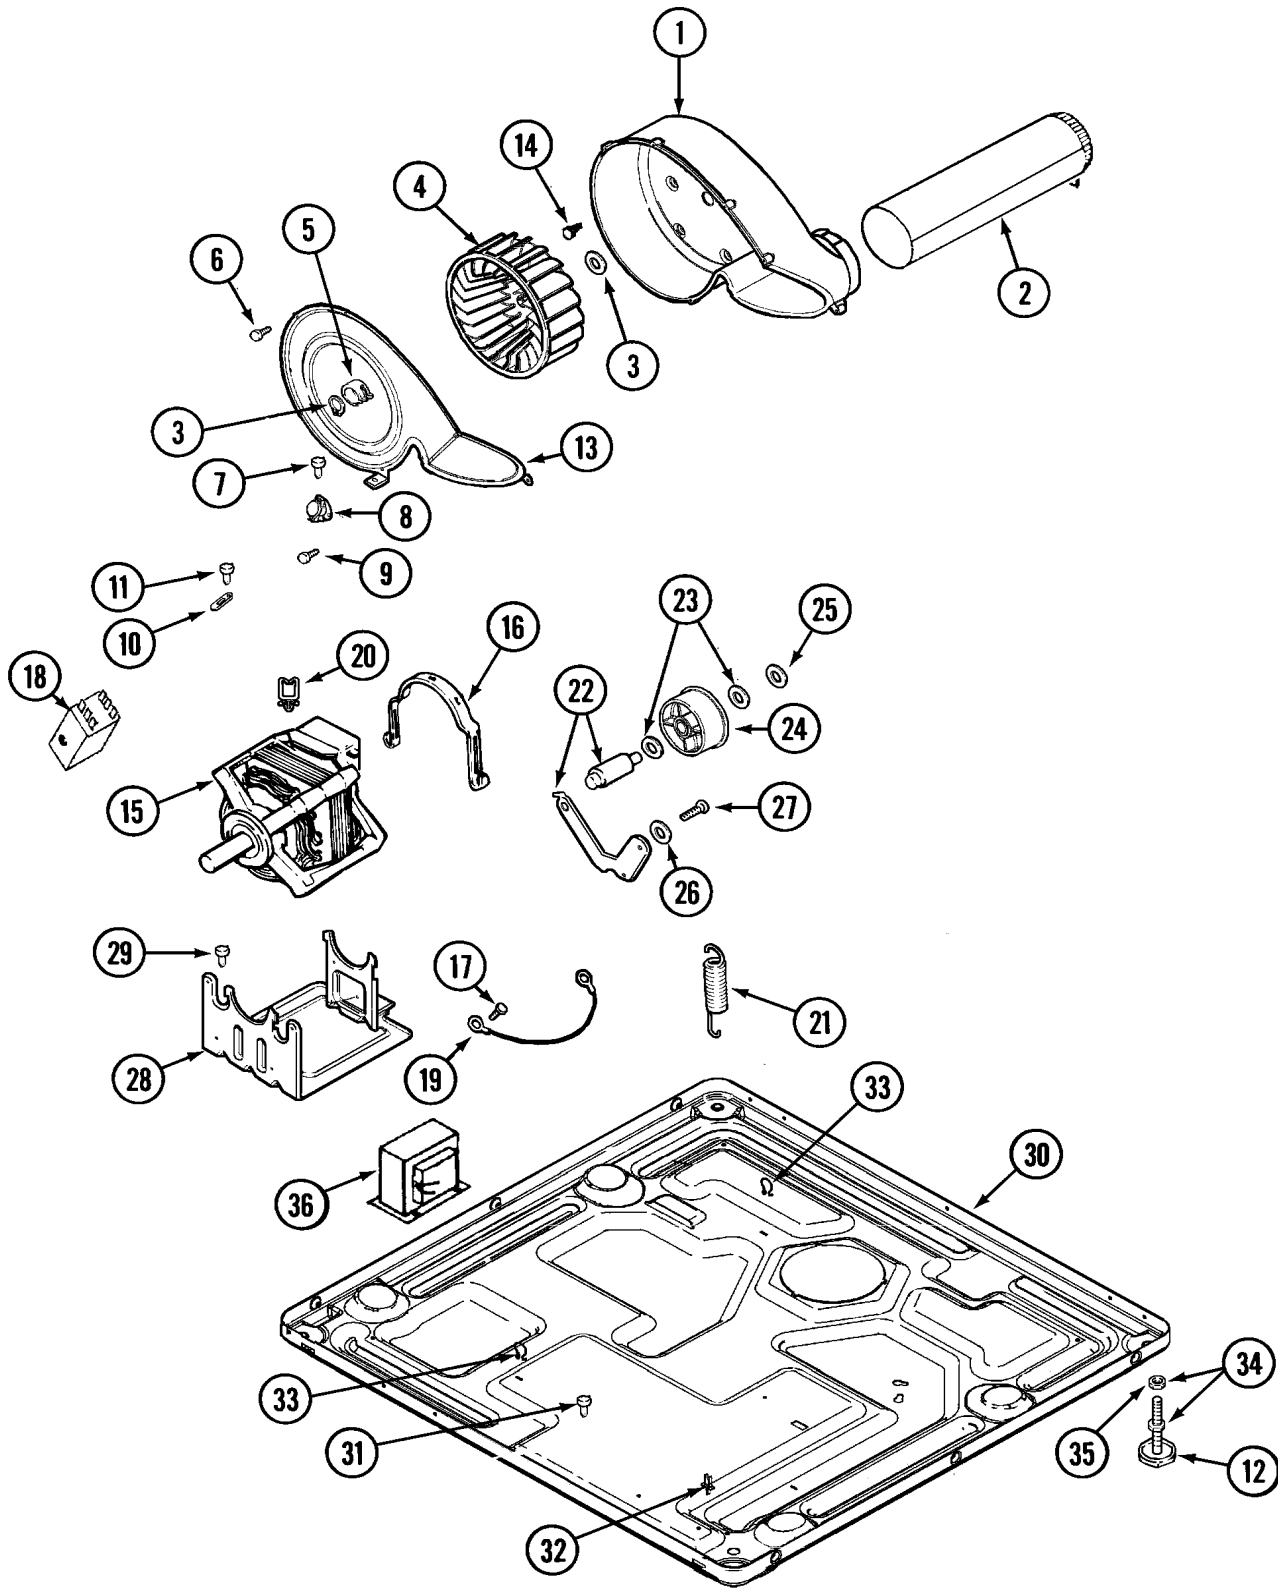

Section: MOTOR DRIVE

MDG16 1 P7