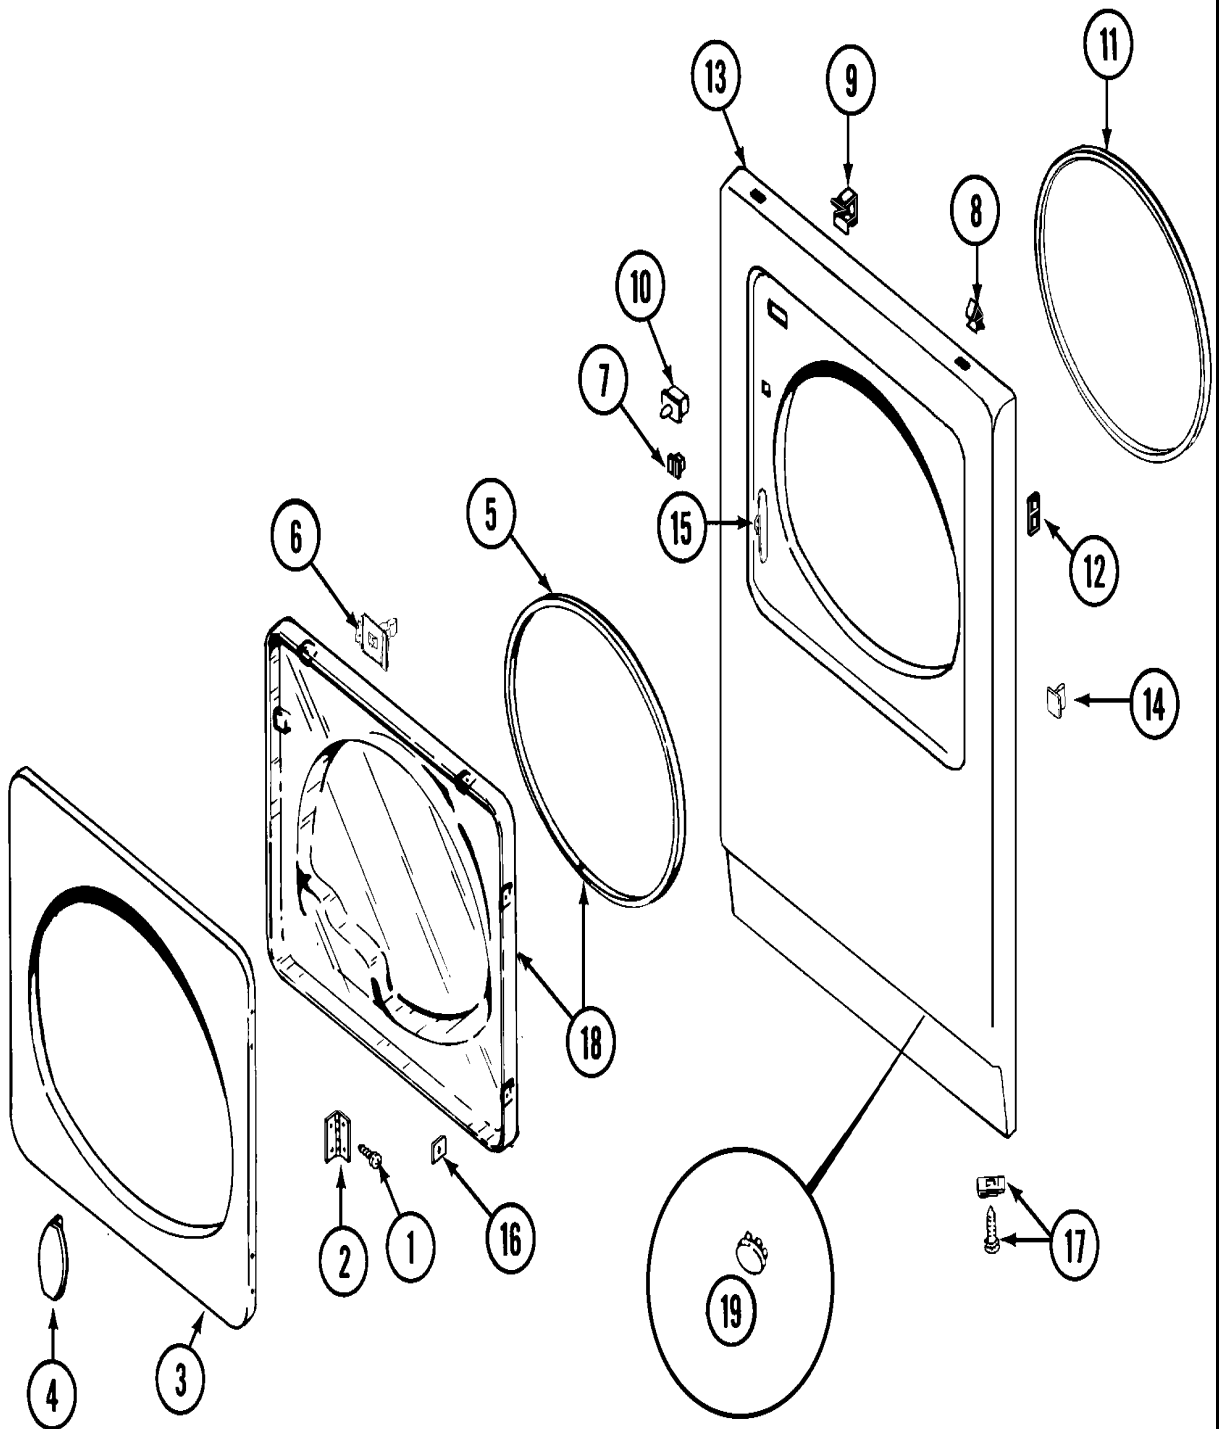

Section: DOOR

MDG13 1 P4