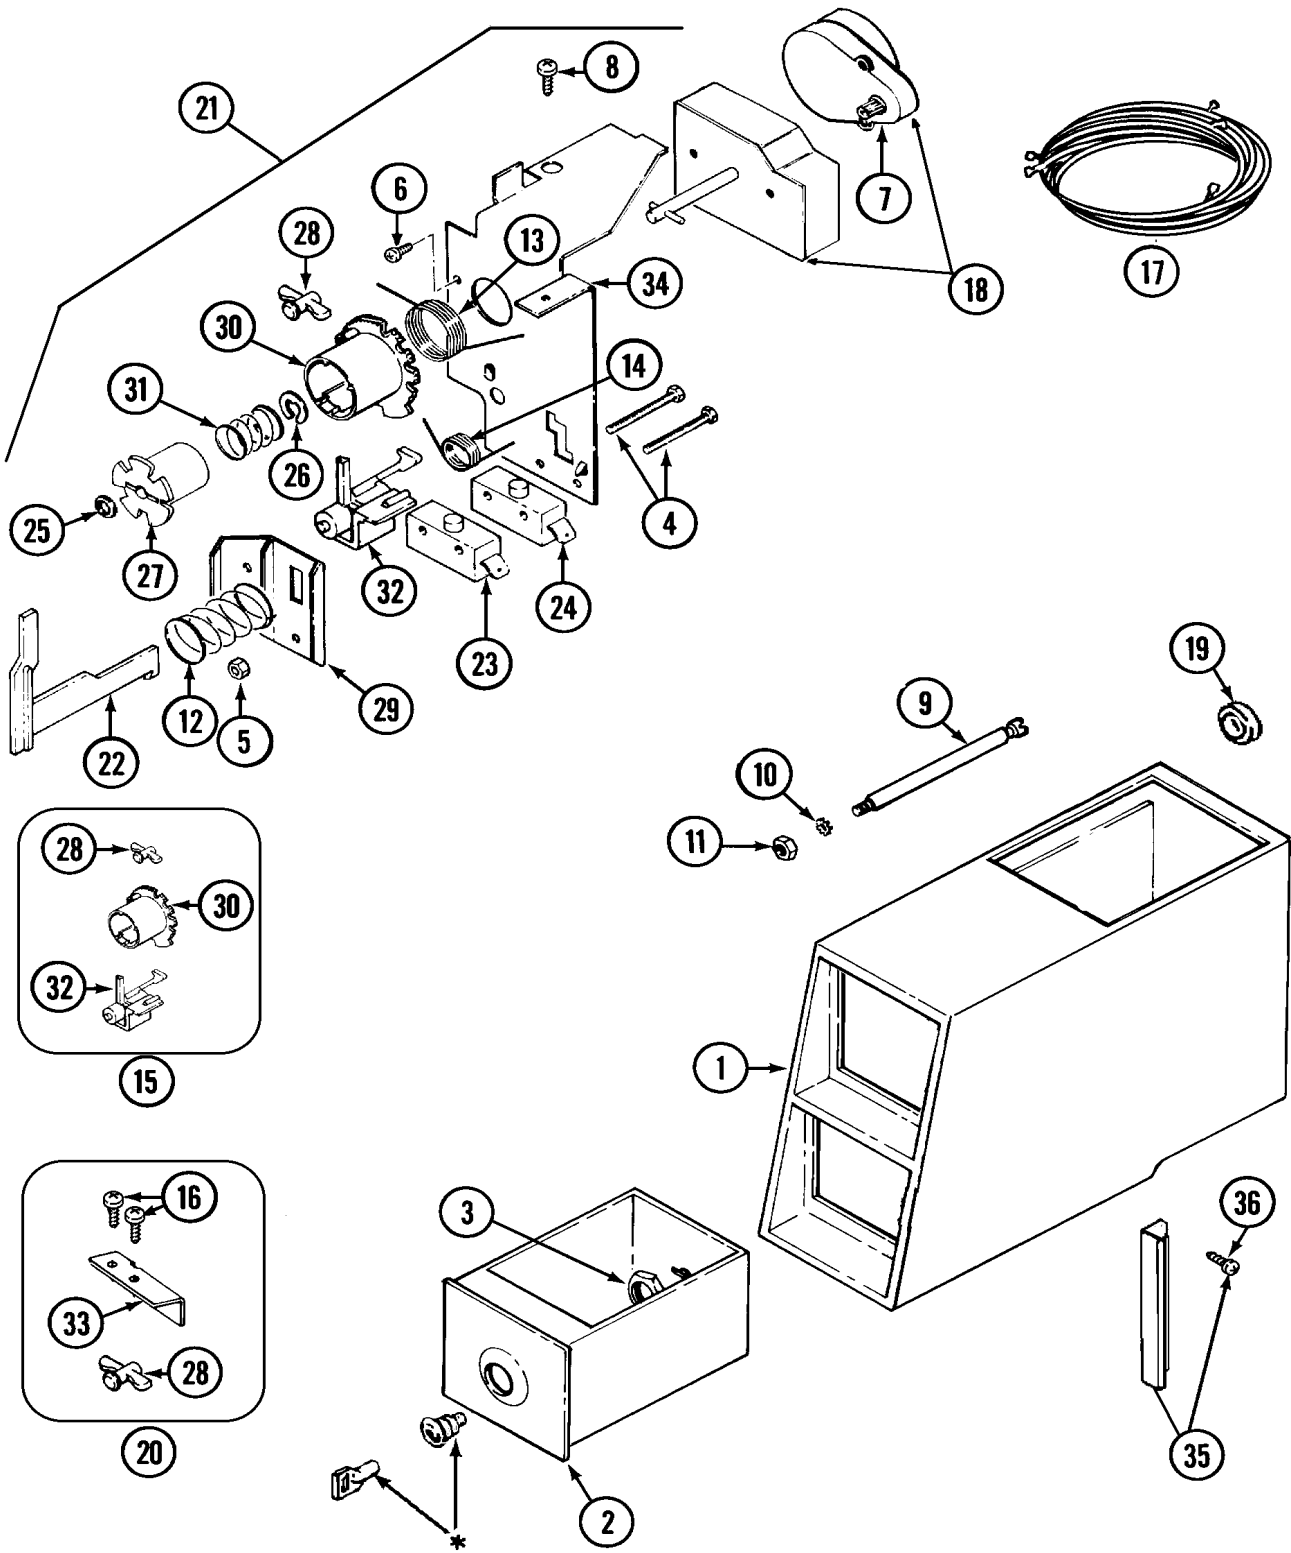

**Repair  
Parts  
List**

MODEL NUMBER  
MDG13CSAGW

**DRYER  
MDG13 1**

When requesting service or ordering parts, always provide the following information:

- Product Type
- Part Number
- Model Number
- Part Description

**MAYTAG**®

©2005 Maytag Services

Section: CONTROL CENTER SHROUD

MDG13 1 P1

\* Contact your Commercial Distributor For Security Items.

Section: CONTROL CENTER

MDG13 1 P2

\* CONTACT YOUR COMMERCIAL LAUNDRY DISTRIBUTOR

# MDG13 1 P3

Section: DOOR

**MDG13 1 P4**

Section: TUMBLER

MDG13 1 P5

Section: GAS VALVE

**MDG13 1 P6**

Section: MOTOR DRIVE