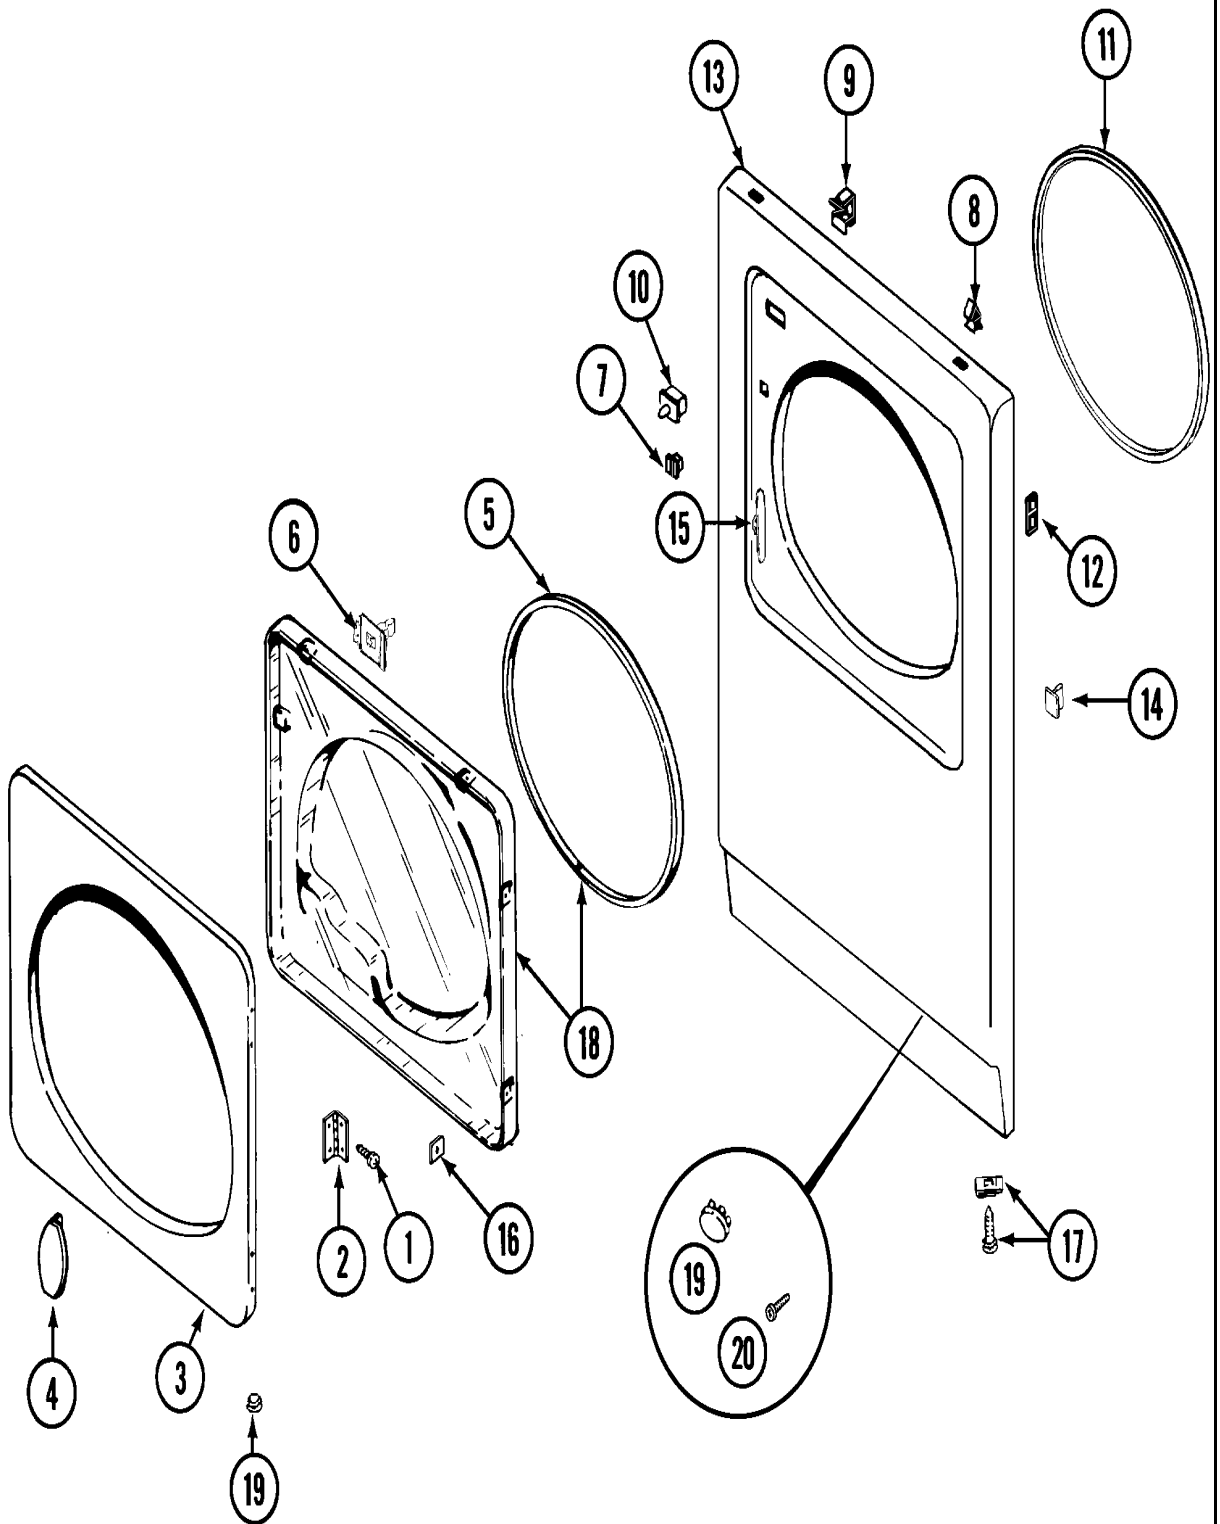

**Repair  
Parts  
List**

MODEL NUMBER  
MDG11PDAGW

**DRYER  
MDG11 2**

When requesting service or ordering parts, always provide the following information:

- **Product Type**
- **Part Number**
- **Model Number**
- **Part Description**

**MAYTAG**®

©2005 Maytag Services

Section: CONTROLS & UPPER PANEL

**MDG11 2 P1**

Section: FRONT

MDG11 1 P2

Section: DOOR

MDG11 1 P3

Section: REAR

**MDG11 1 P4**

Section: TUMBLER

MDG11 1 P5

Section: GAS VALVE

**MDG11 1 P6**

Section: MOTOR DRIVE

MDG11 1 P7