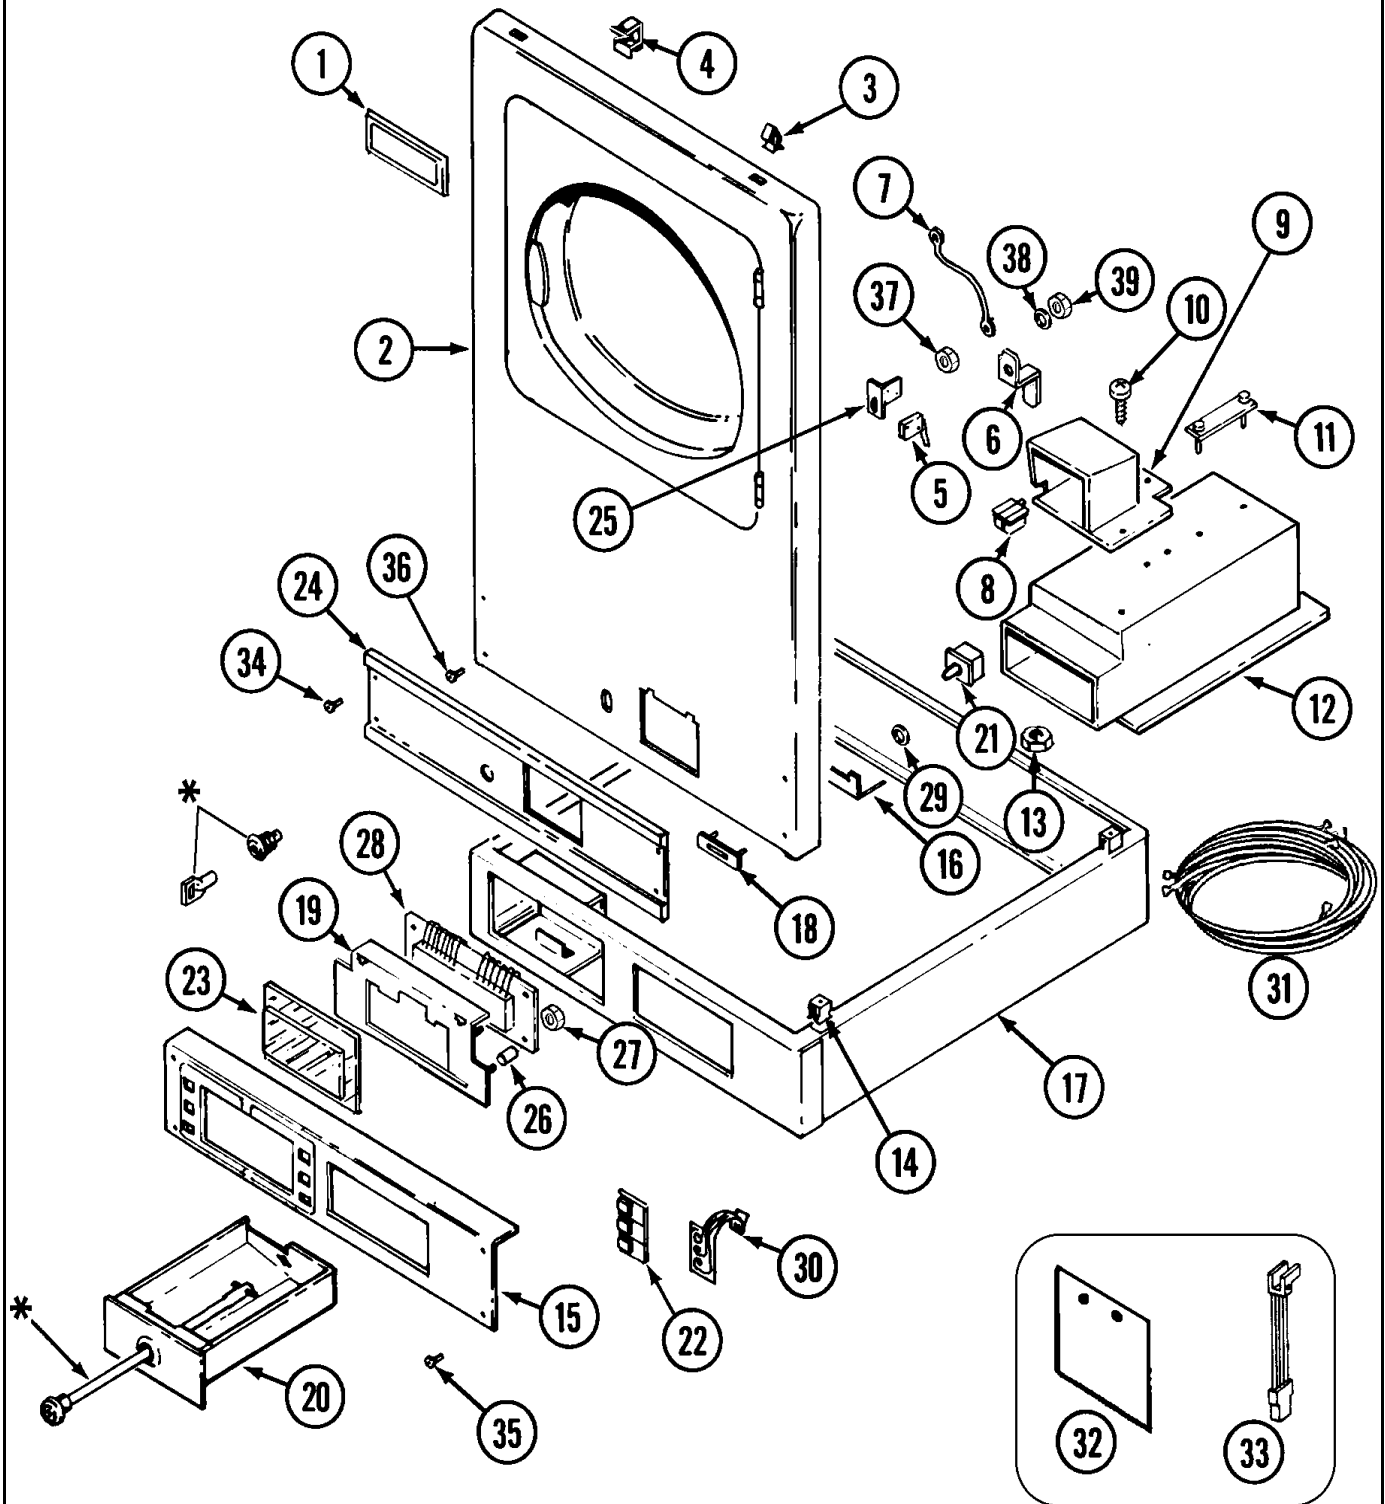

**Repair  
Parts  
List**

MODEL NUMBER  
MDG11PDAGW

**DRYER  
MDG11 2**

When requesting service or ordering parts, always provide the following information:

- **Product Type**
- **Part Number**
- **Model Number**
- **Part Description**

**MAYTAG**®

©2005 Maytag Services

Section: CONTROLS & UPPER PANEL

**MDG11 2 P1**

Section: FRONT

MDG11 1 P2

Section: DOOR

MDG11 1 P3

Section: REAR

**MDG11 1 P4**

Section: TUMBLER

MDG11 1 P5

Section: GAS VALVE

**MDG11 1 P6**

Section: MOTOR DRIVE

MDG11 1 P7