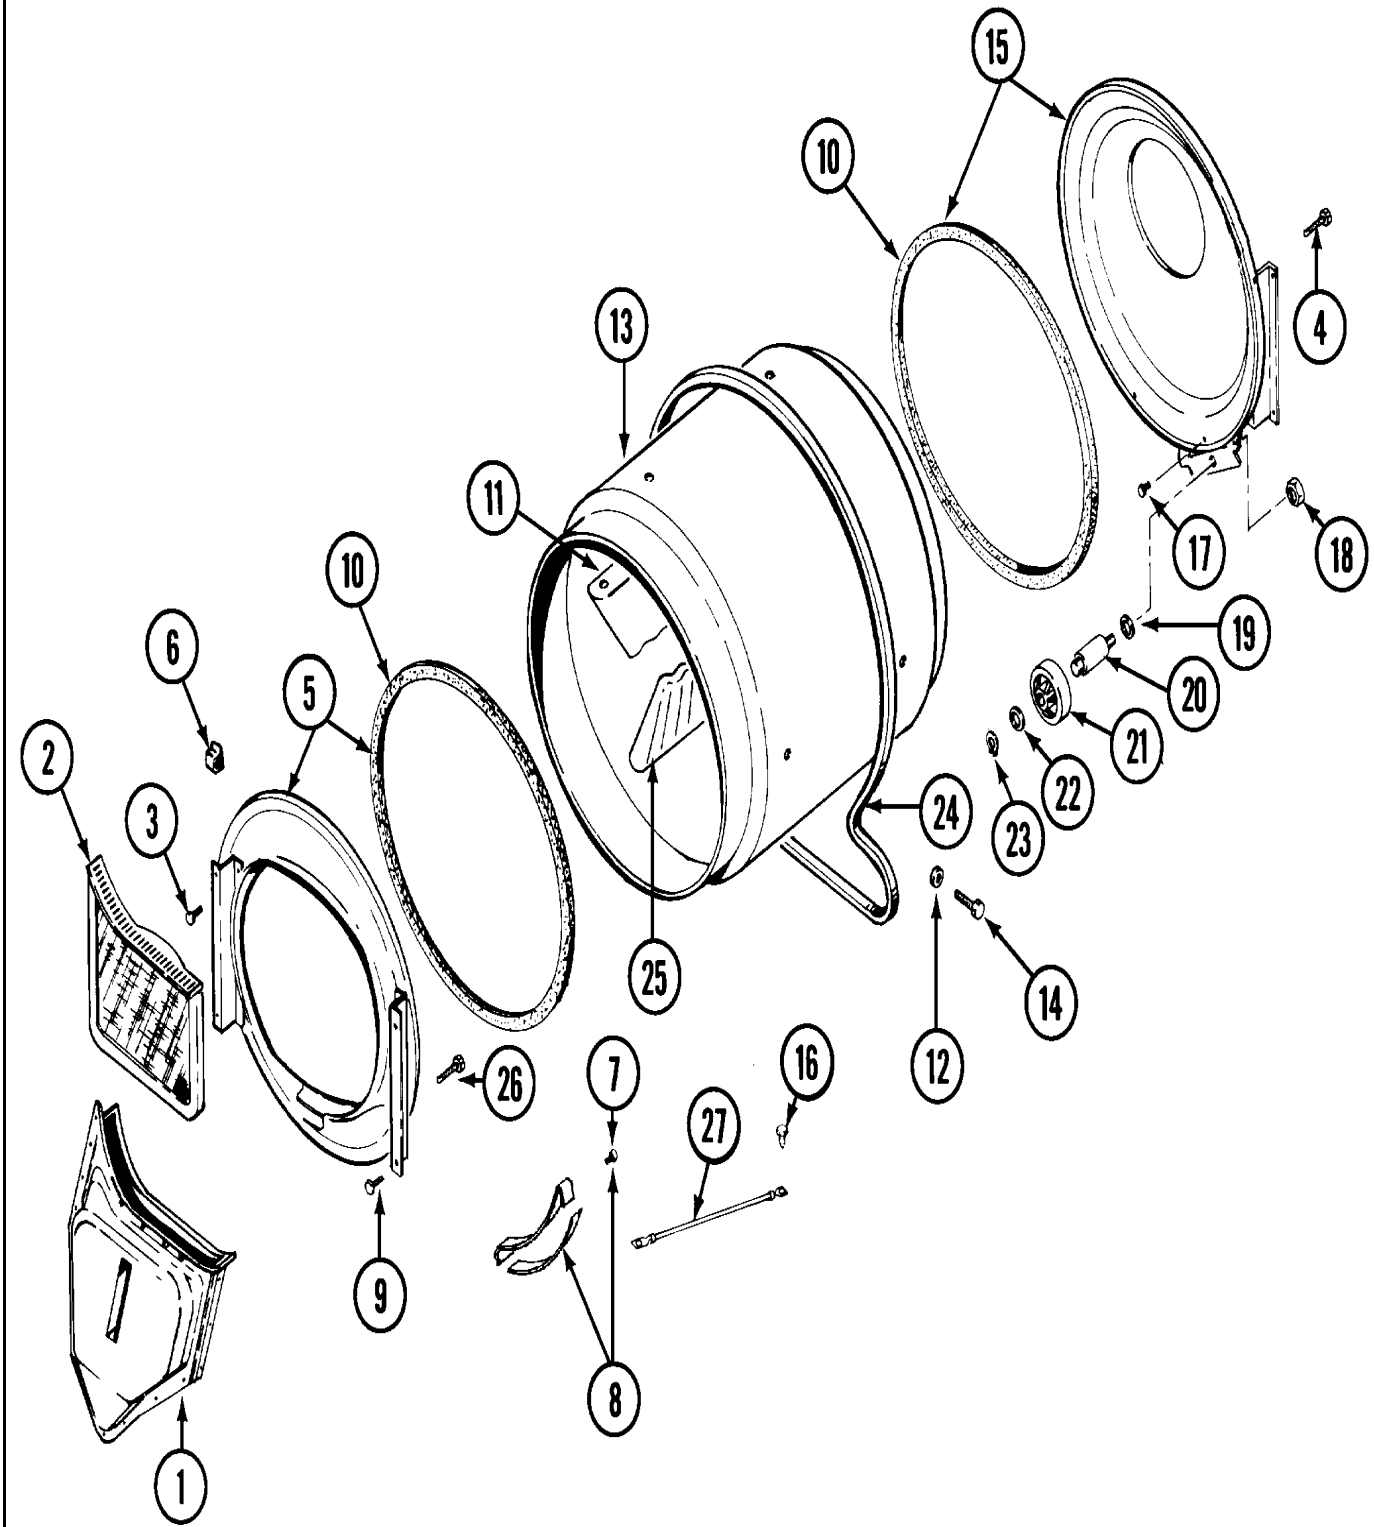

**Repair  
Parts  
List**

MODEL NUMBER  
MDG11PDAGW

**DRYER  
MDG11 2**

When requesting service or ordering parts, always provide the following information:

- **Product Type**
- **Part Number**
- **Model Number**
- **Part Description**

**MAYTAG**®

©2005 Maytag Services

Section: CONTROLS & UPPER PANEL

**MDG11 2 P1**

Section: FRONT

MDG11 1 P2

Section: DOOR

MDG11 1 P3

Section: REAR

**MDG11 1 P4**

Section: TUMBLER

MDG11 1 P5

Section: GAS VALVE

**MDG11 1 P6**

Section: MOTOR DRIVE

MDG11 1 P7