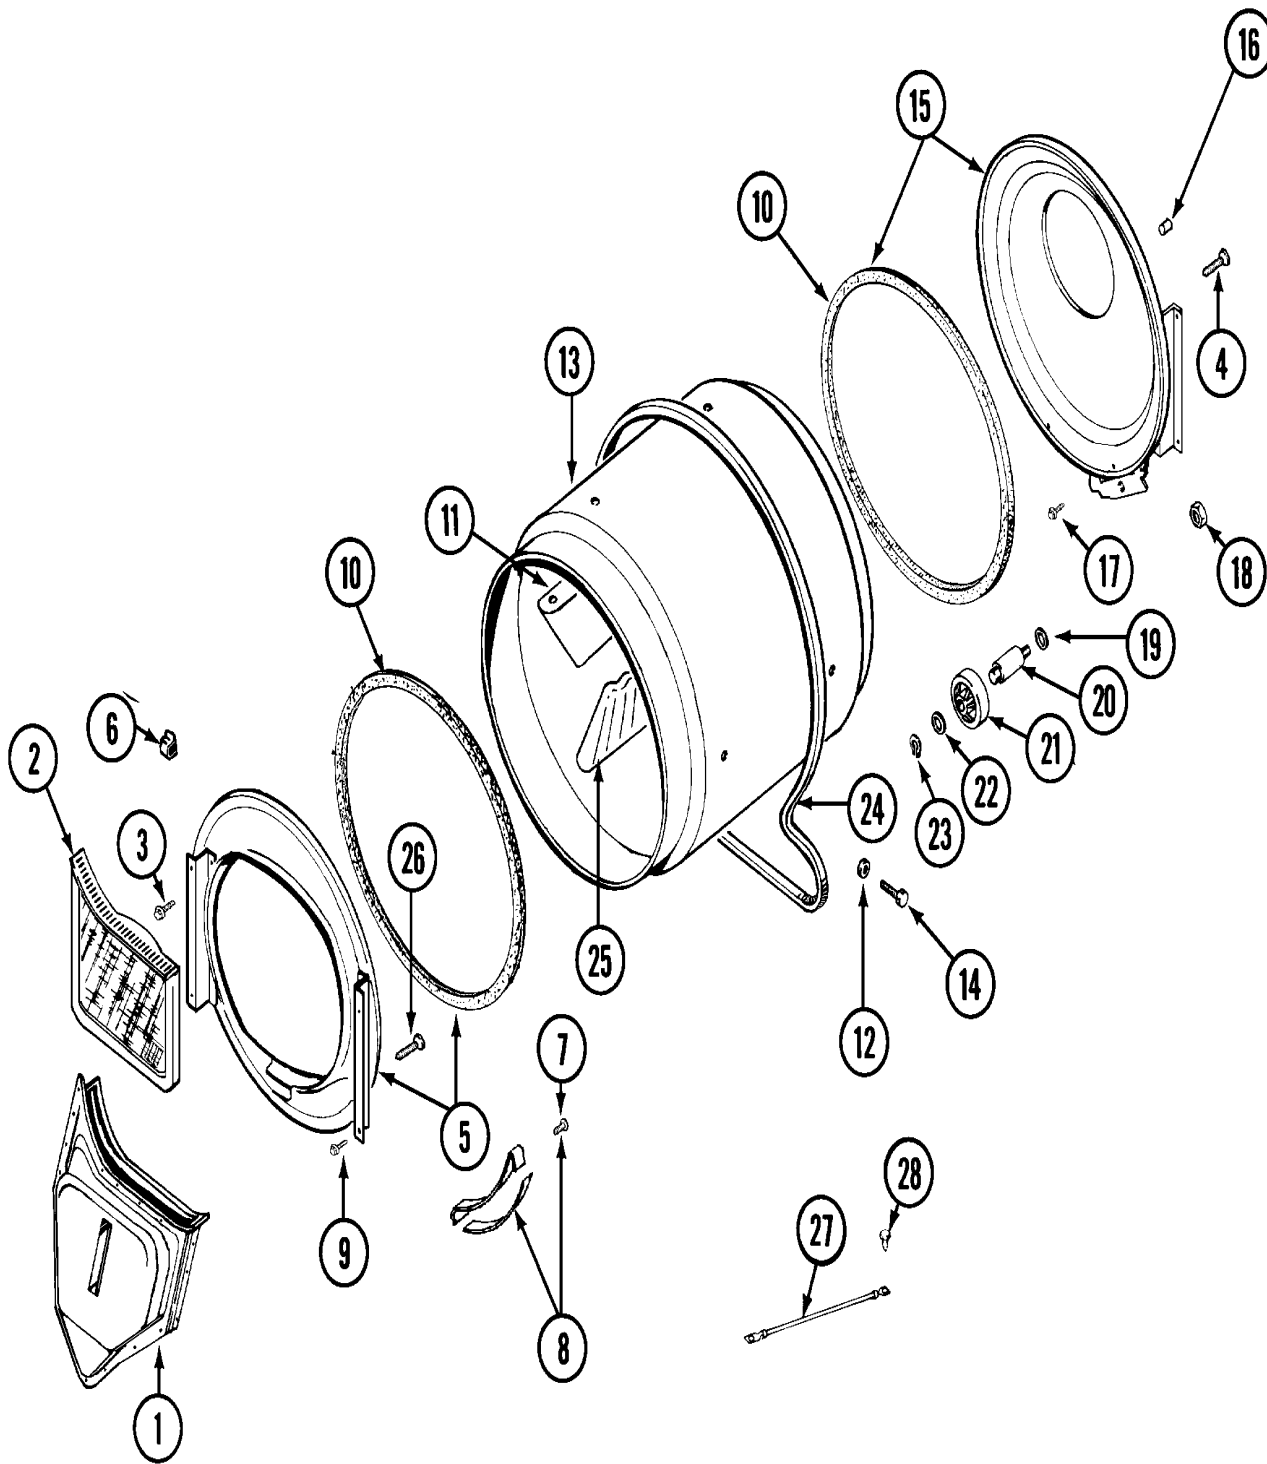

**Repair  
Parts  
List**

MODEL NUMBER  
MDG11CSAGW

**DRYER  
MDG11 1**

When requesting service or ordering parts, always provide the following information:

- **Product Type**
- **Part Number**
- **Model Number**
- **Part Description**

**MAYTAG**®

©2005 Maytag Services

Section: CONTROL CENTER SHROUD

MDG11 1 P1

\* Contact your Commercial Distributor For Security Items.

Section: DOOR

MDG11 1 P2

Section: TUMBLER

MDG11 1 P3

Section: GAS VALVE

**MDG11 1 P4**

Section: MOTOR DRIVE

**MDG11 1 P5**

Section: CONTROL CENTER

MDG11 1 P6

\* CONTACT YOUR COMMERCIAL LAUNDRY DISTRIBUTOR