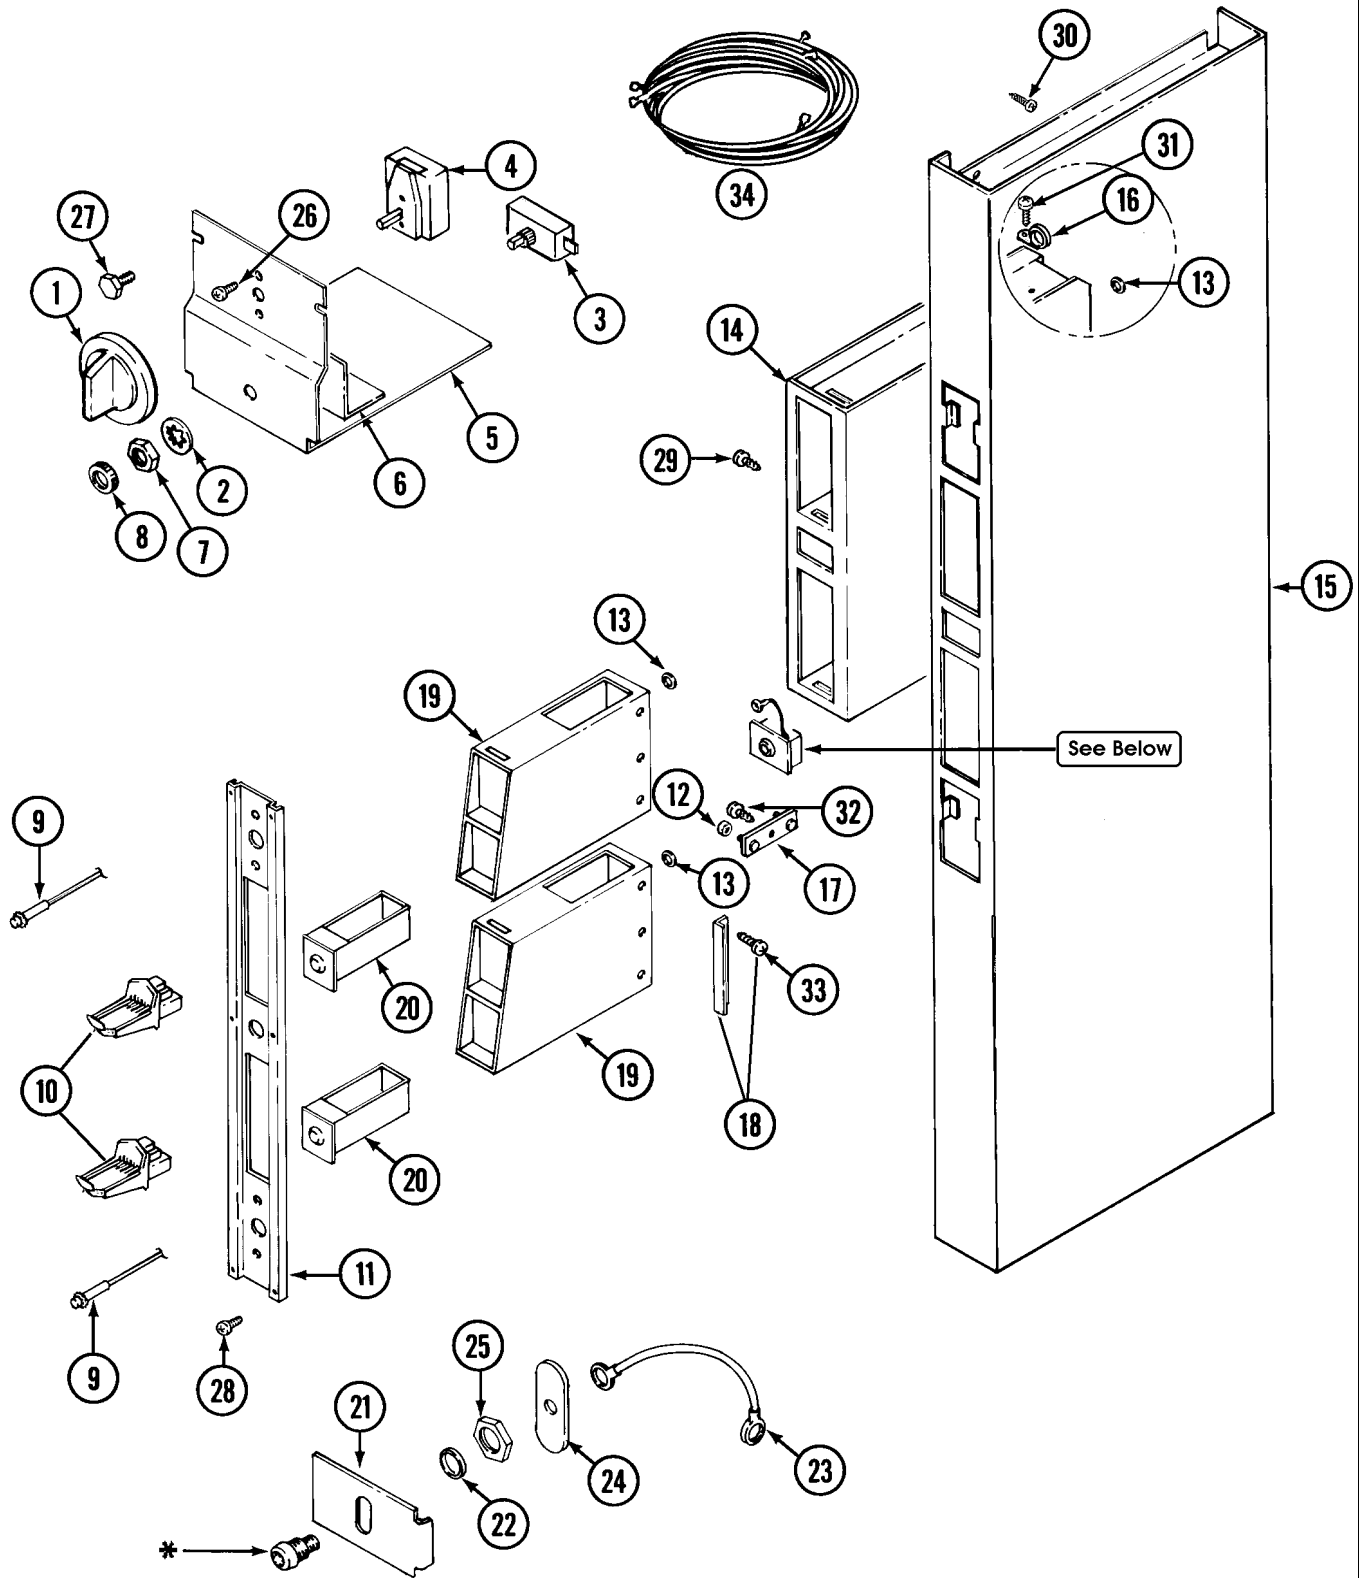

**Repair  
Parts  
List**

MODEL NUMBER  
MDG11CSAGW

**DRYER  
MDG11 1**

When requesting service or ordering parts, always provide the following information:

- **Product Type**
- **Part Number**
- **Model Number**
- **Part Description**

**MAYTAG**®

©2005 Maytag Services

Section: CONTROL CENTER SHROUD

MDG11 1 P1

\* Contact your Commercial Distributor For Security Items.

Section: DOOR

MDG11 1 P2

Section: TUMBLER

MDG11 1 P3

Section: GAS VALVE

**MDG11 1 P4**

Section: MOTOR DRIVE

**MDG11 1 P5**

Section: CONTROL CENTER

MDG11 1 P6

\* CONTACT YOUR COMMERCIAL LAUNDRY DISTRIBUTOR