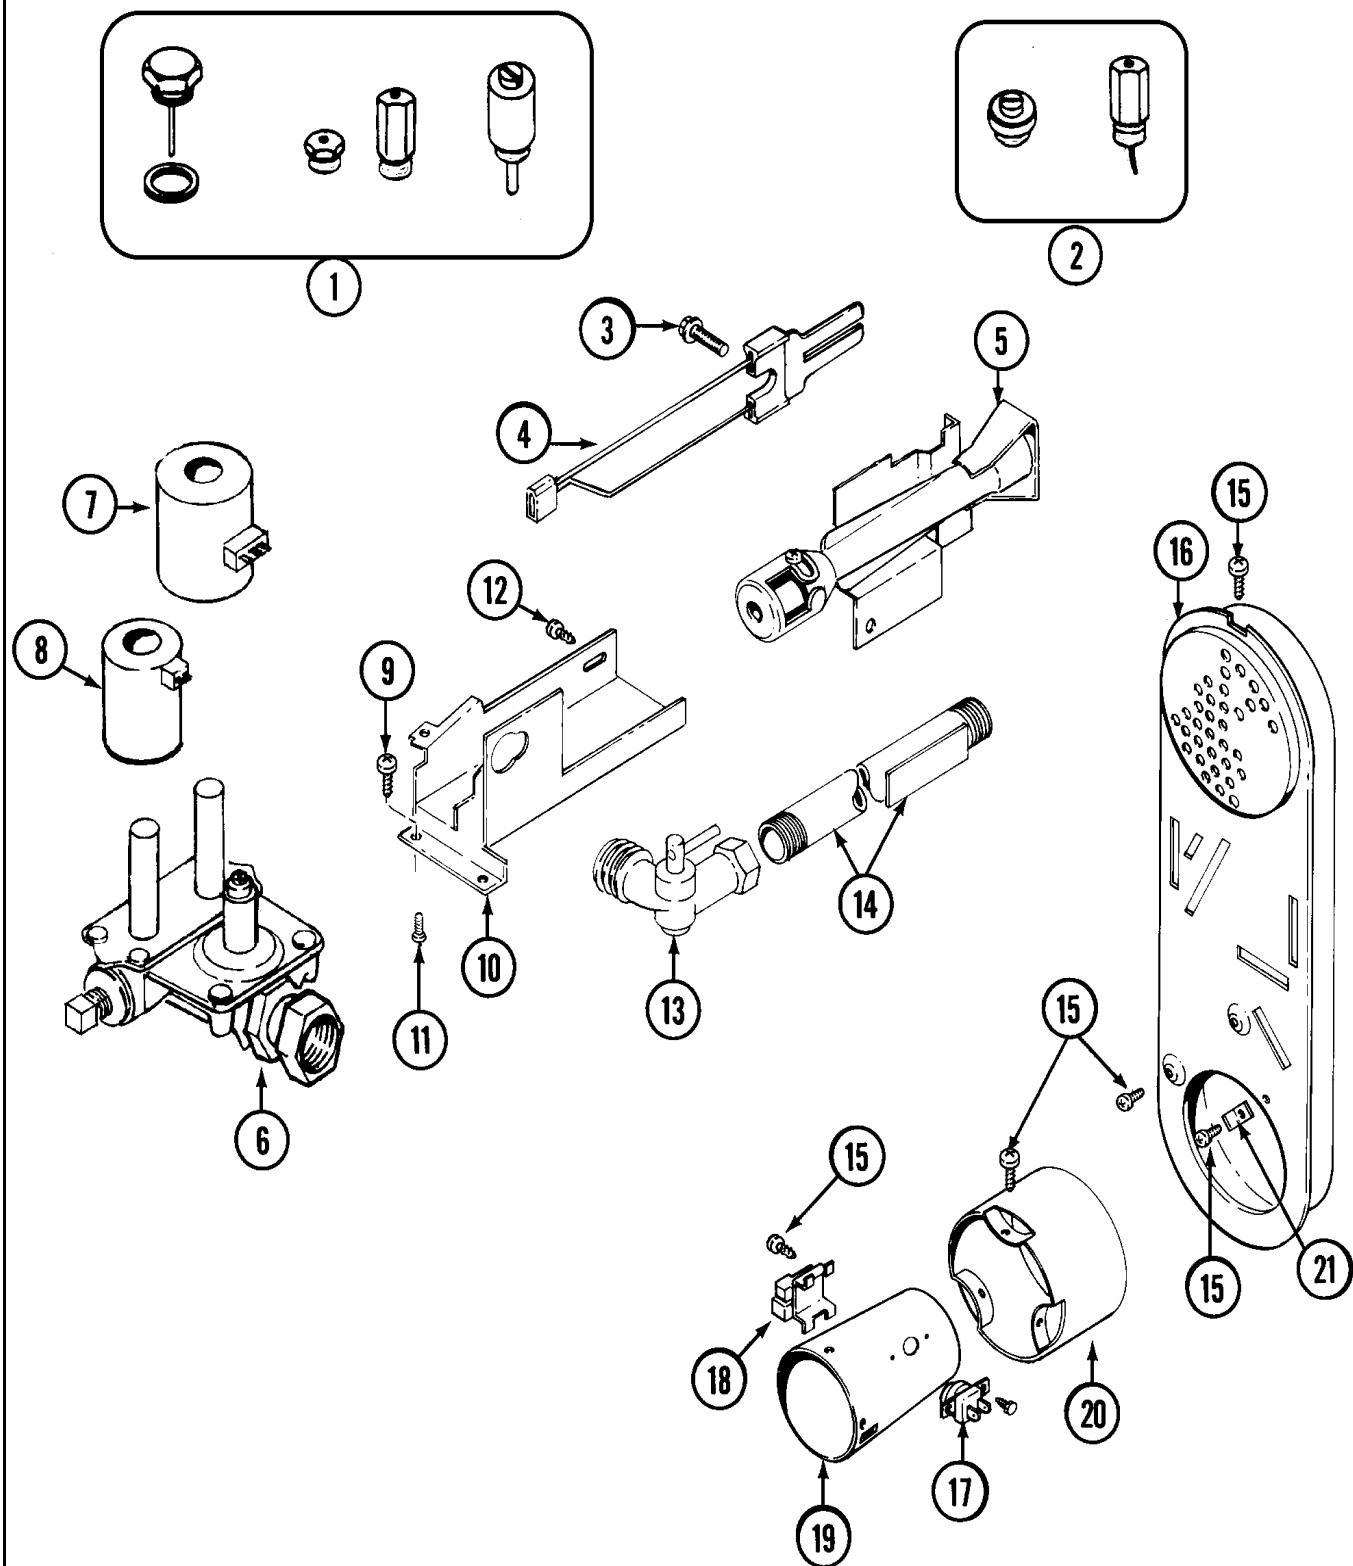

**Repair  
Parts  
List**

MODEL NUMBER  
MDG11CSAGW

**DRYER  
MDG11 1**

When requesting service or ordering parts, always provide the following information:

- **Product Type**
- **Part Number**
- **Model Number**
- **Part Description**

**MAYTAG**®

©2005 Maytag Services

Section: CONTROL CENTER SHROUD

MDG11 1 P1

\* Contact your Commercial Distributor For Security Items.

Section: DOOR

MDG11 1 P2

Section: TUMBLER

MDG11 1 P3

Section: GAS VALVE

**MDG11 1 P4**

Section: MOTOR DRIVE

**MDG11 1 P5**

Section: CONTROL CENTER

MDG11 1 P6

\* CONTACT YOUR COMMERCIAL LAUNDRY DISTRIBUTOR