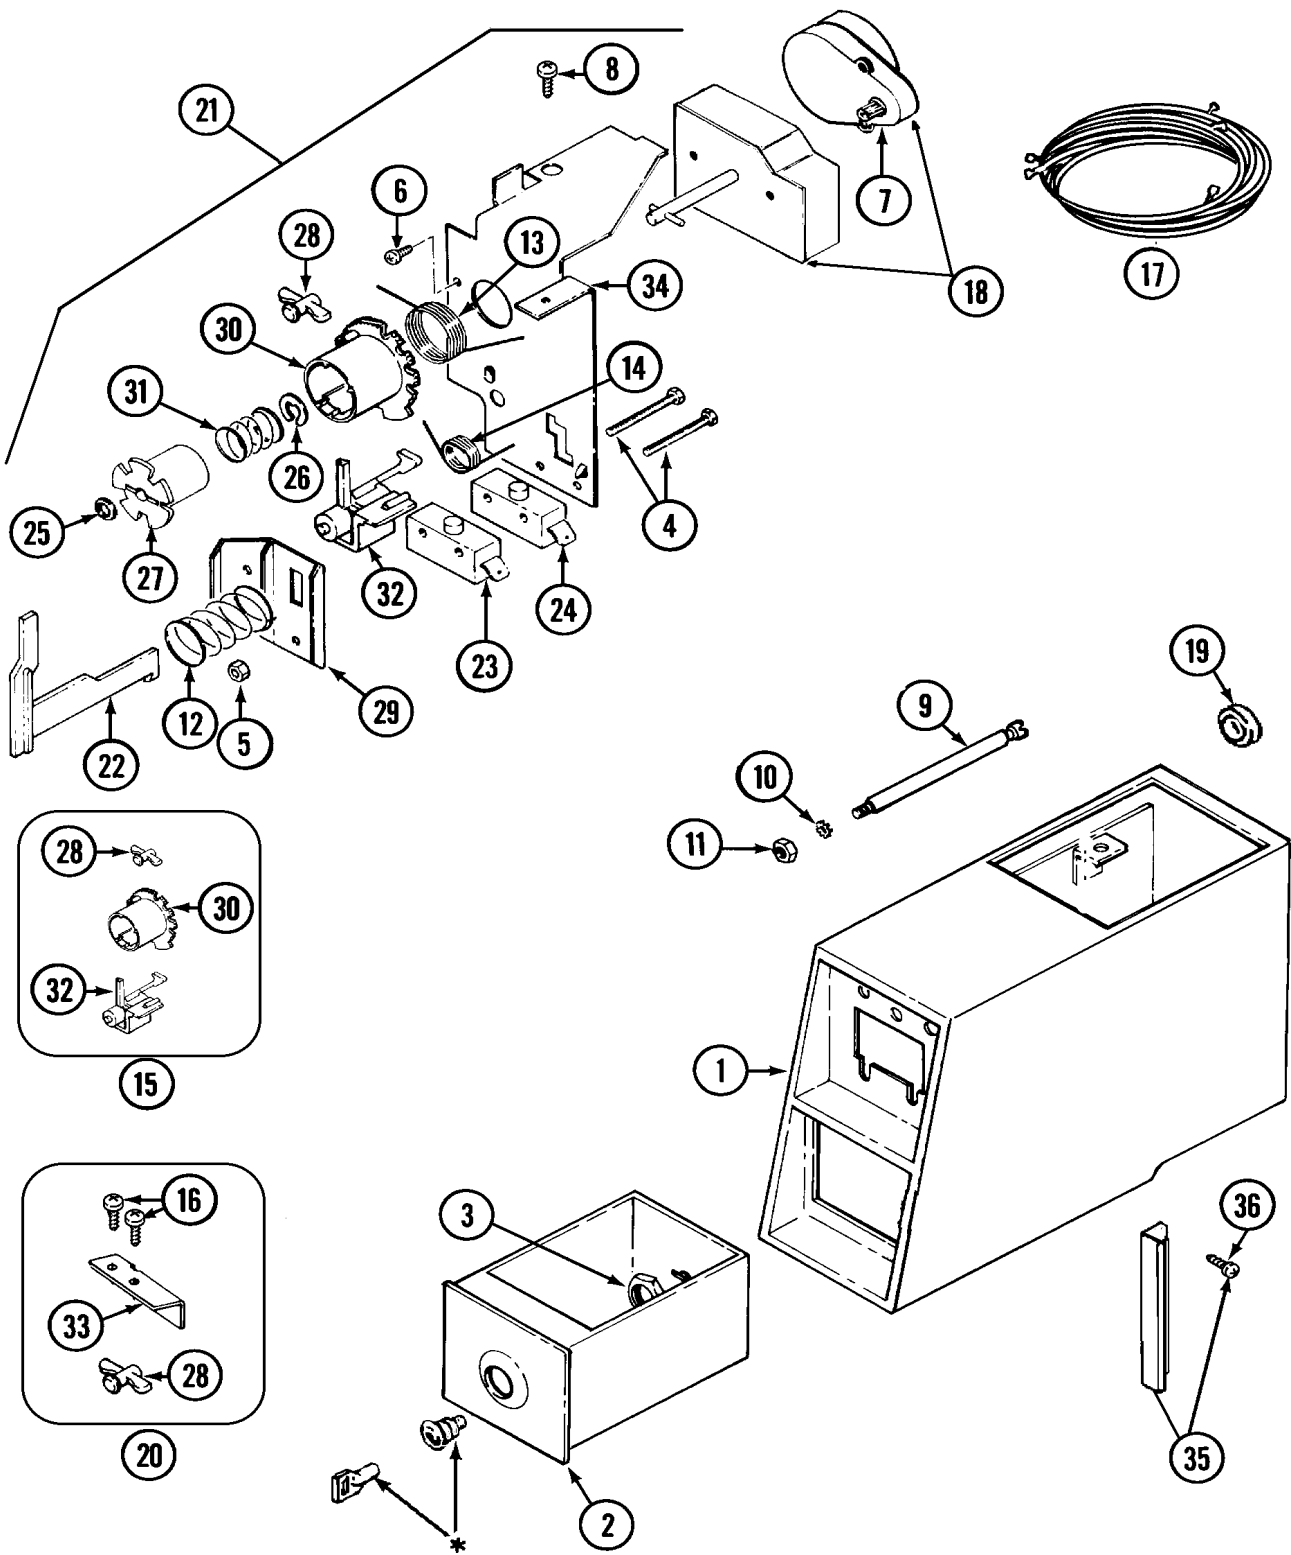

**Repair  
Parts  
List**

MODEL NUMBER  
MDG11CSAGW

**DRYER  
MDG11 1**

When requesting service or ordering parts, always provide the following information:

- **Product Type**
- **Part Number**
- **Model Number**
- **Part Description**

MDG11 1 P3

Section: GAS VALVE

**MDG11 1 P4**

Section: MOTOR DRIVE

**MDG11 1 P5**

Section: CONTROL CENTER

MDG11 1 P6

\* CONTACT YOUR COMMERCIAL LAUNDRY DISTRIBUTOR