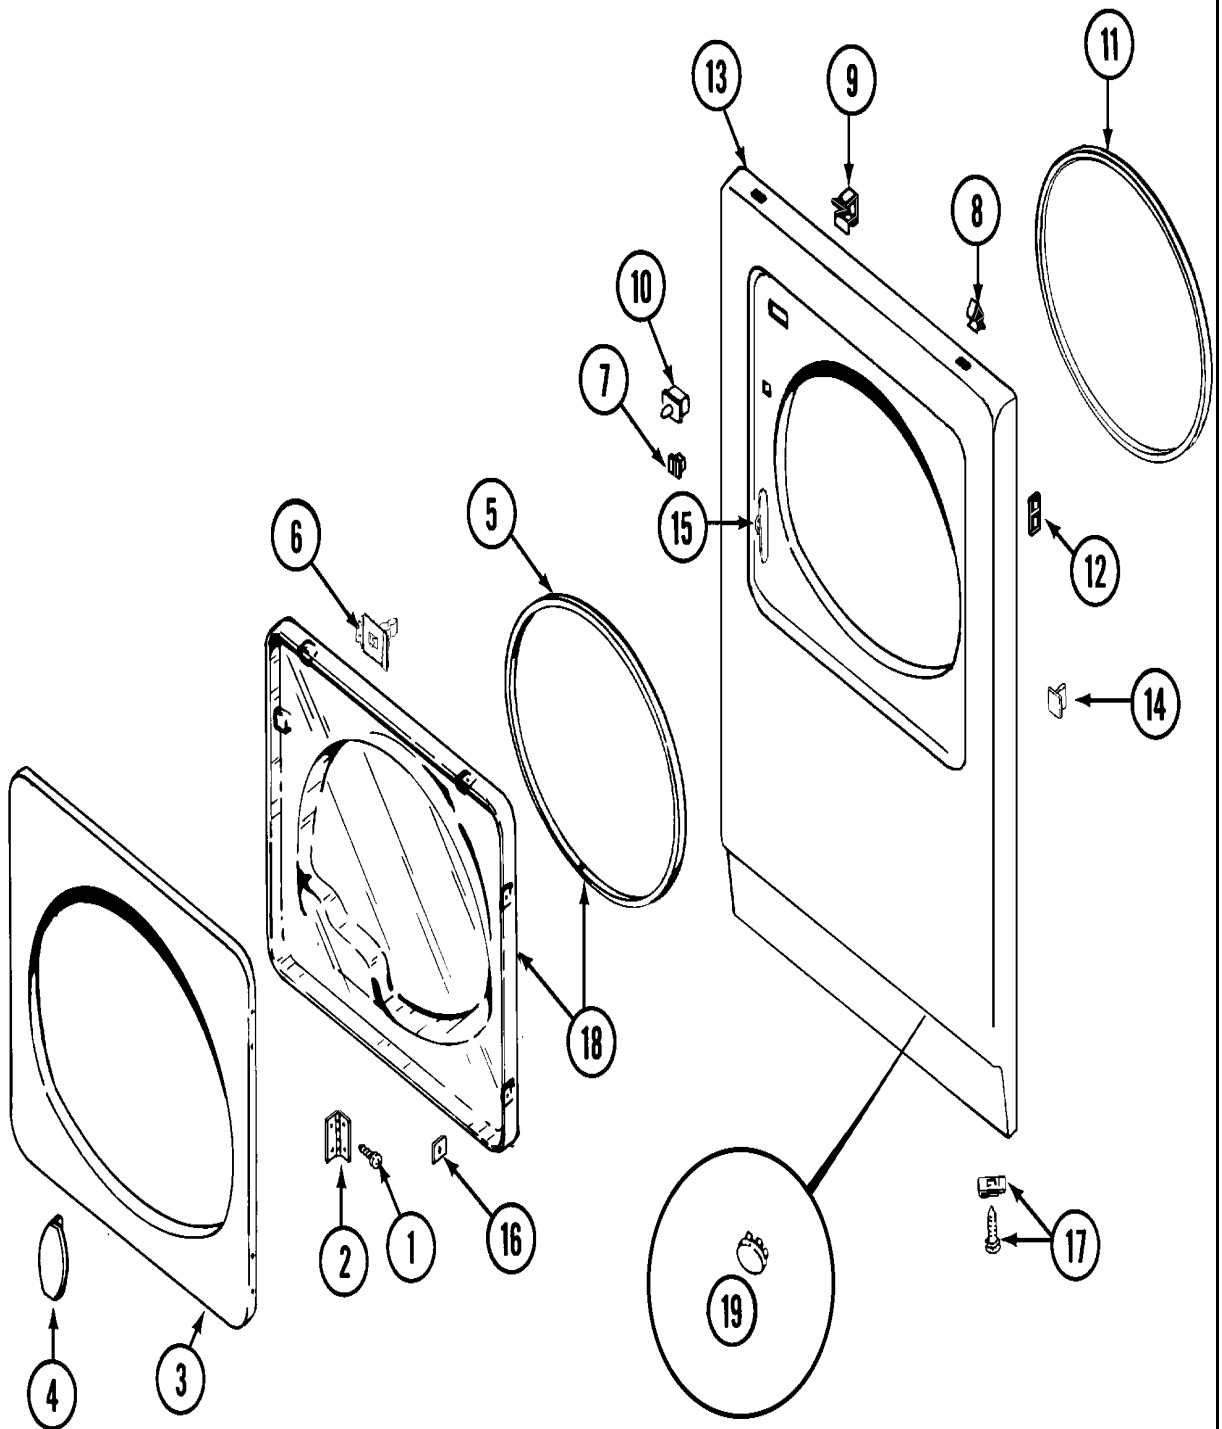

**Repair  
Parts  
List**

MODEL NUMBER  
MDG11CSAGW

**DRYER  
MDG11 1**

When requesting service or ordering parts, always provide the following information:

- **Product Type**
- **Part Number**
- **Model Number**
- **Part Description**

**MAYTAG**®

©2005 Maytag Services

Section: CONTROL CENTER SHROUD

MDG11 1 P1

\* Contact your Commercial Distributor For Security Items.

Section: DOOR

MDG11 1 P2

Section: TUMBLER