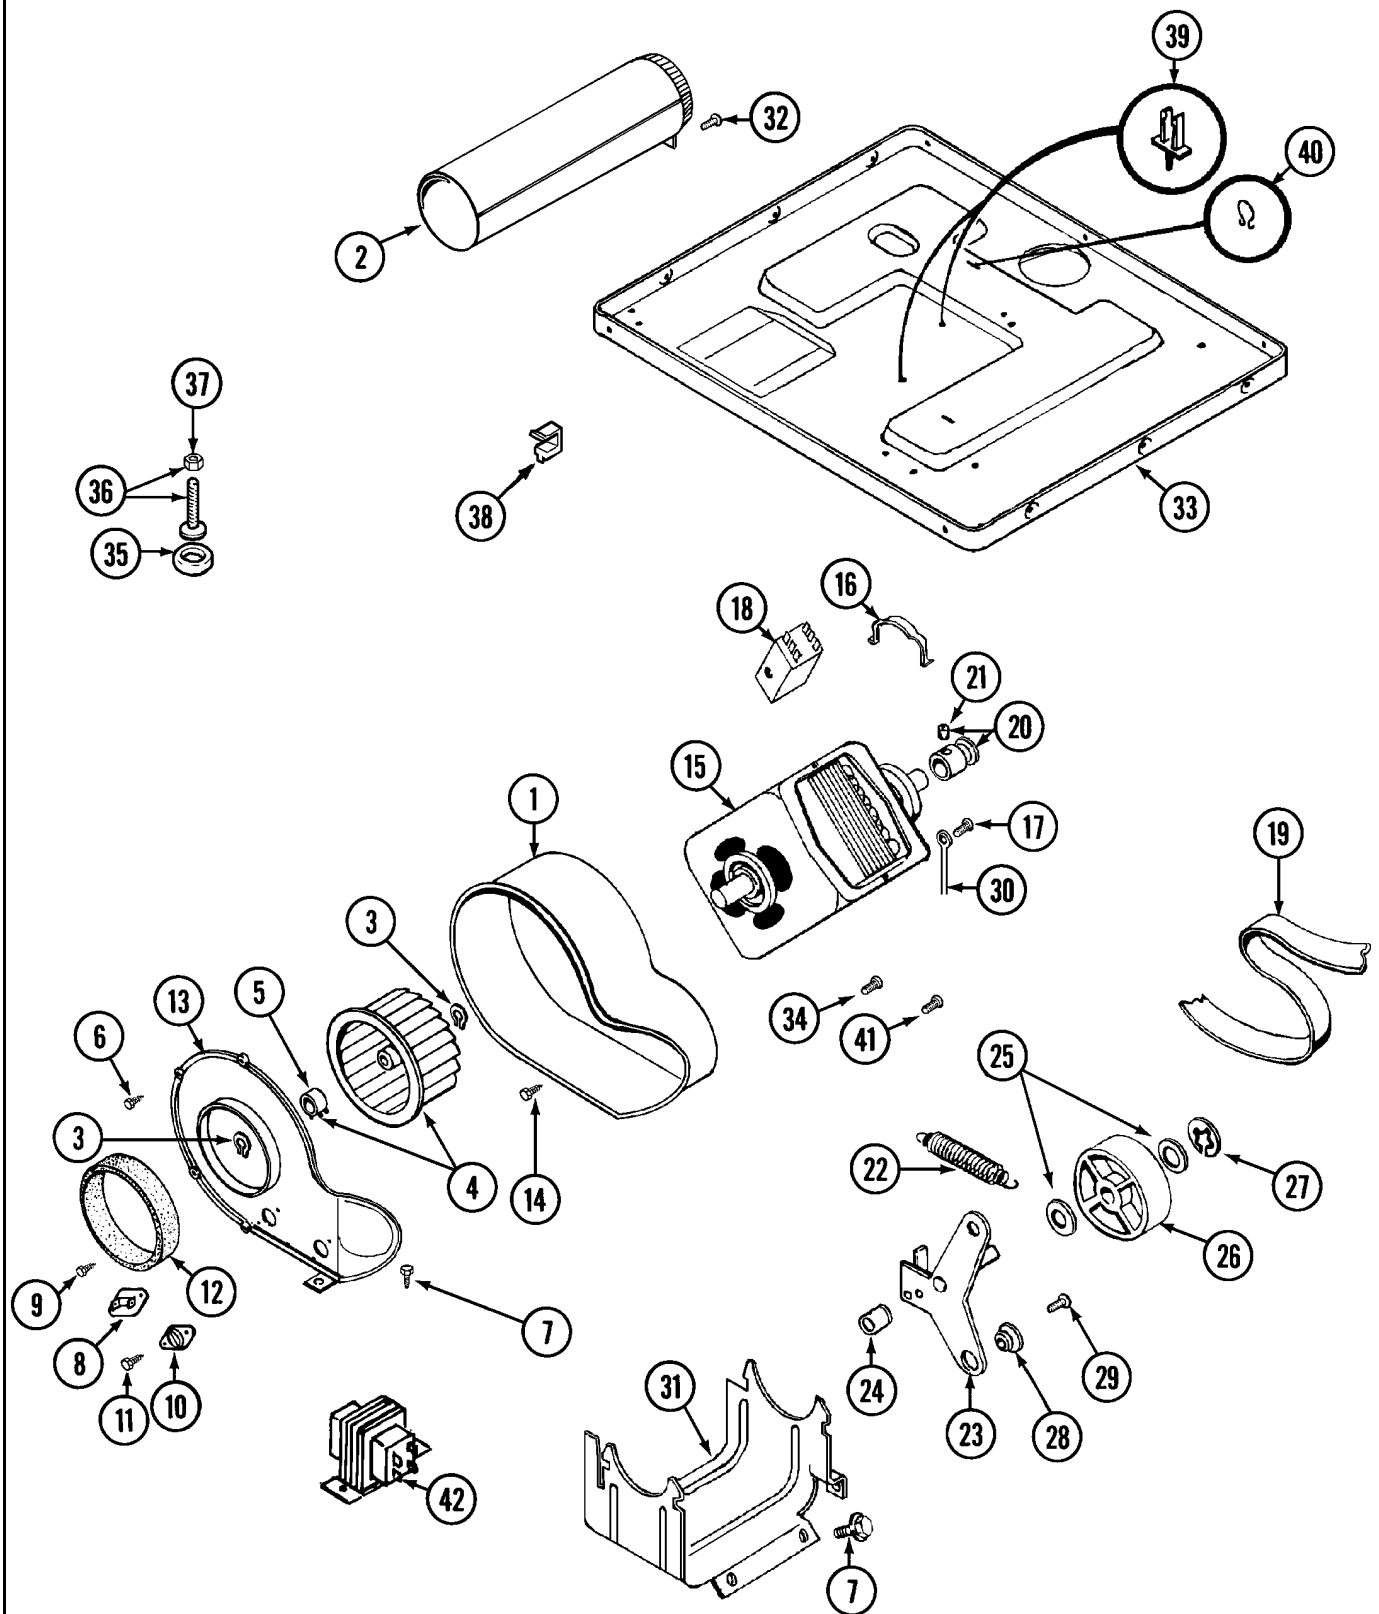

**Repair  
Parts  
List**

MODEL NUMBER  
MDG11CSAGW

**DRYER  
MDG11 1**

When requesting service or ordering parts, always provide the following information:

- **Product Type**
- **Part Number**
- **Model Number**
- **Part Description**

MDG11 1 P3

Section: GAS VALVE

**MDG11 1 P4**

Section: MOTOR DRIVE

**MDG11 1 P5**

Section: CONTROL CENTER

MDG11 1 P6

\* CONTACT YOUR COMMERCIAL LAUNDRY DISTRIBUTOR