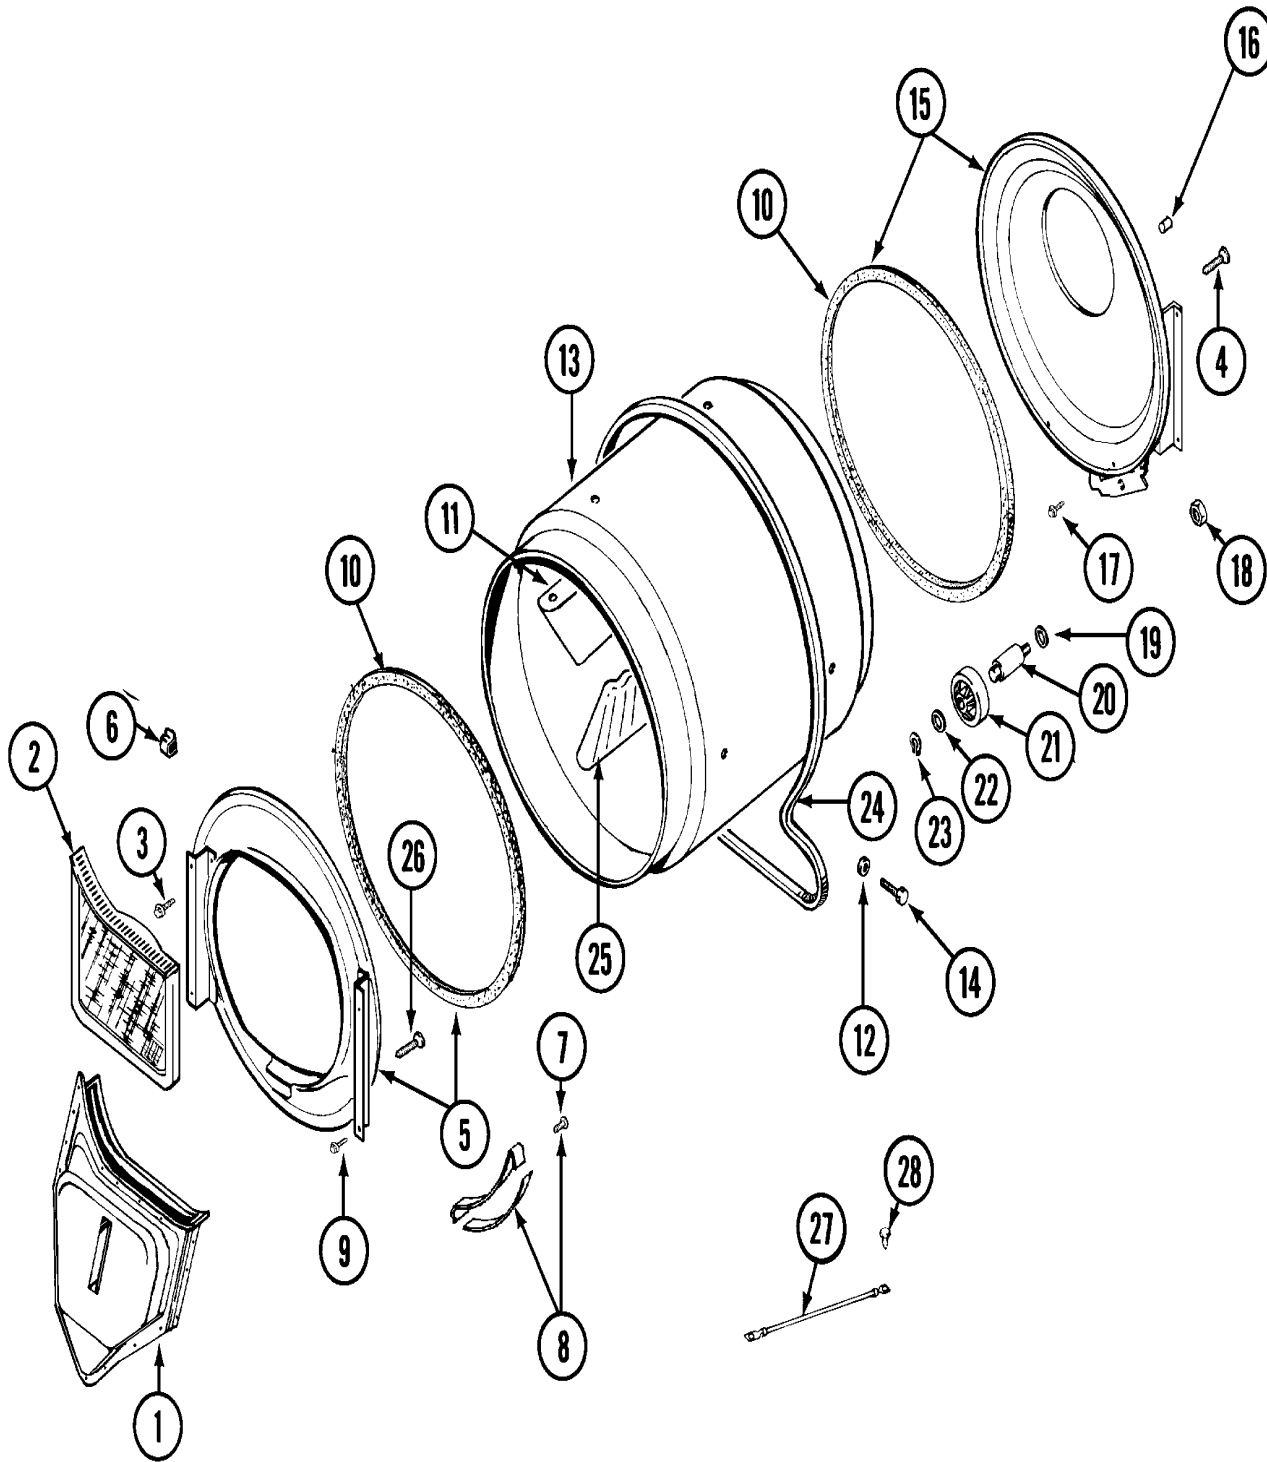

**Repair  
Parts  
List**

MODEL NUMBER  
MDG10MNAGW

**DRYER  
MDG10 1**

When requesting service or ordering parts, always provide the following information:

- **Product Type**
- **Part Number**
- **Model Number**
- **Part Description**

**MAYTAG**®

©2005 Maytag Services

Section: CONTROL PANEL

MDG10 1 P1

Section: CABINET (FRONT)

MDG10 1 P2

Section: DOOR

**MDG10 1 P3**

Section: CABINET (REAR)

MDG10 1 P4

Section: TUMBLER

MDG10 1 P5

Section: GAS VALVE

**MDG10 1 P6**

Section: MOTOR DRIVE

MDG10 1 P7