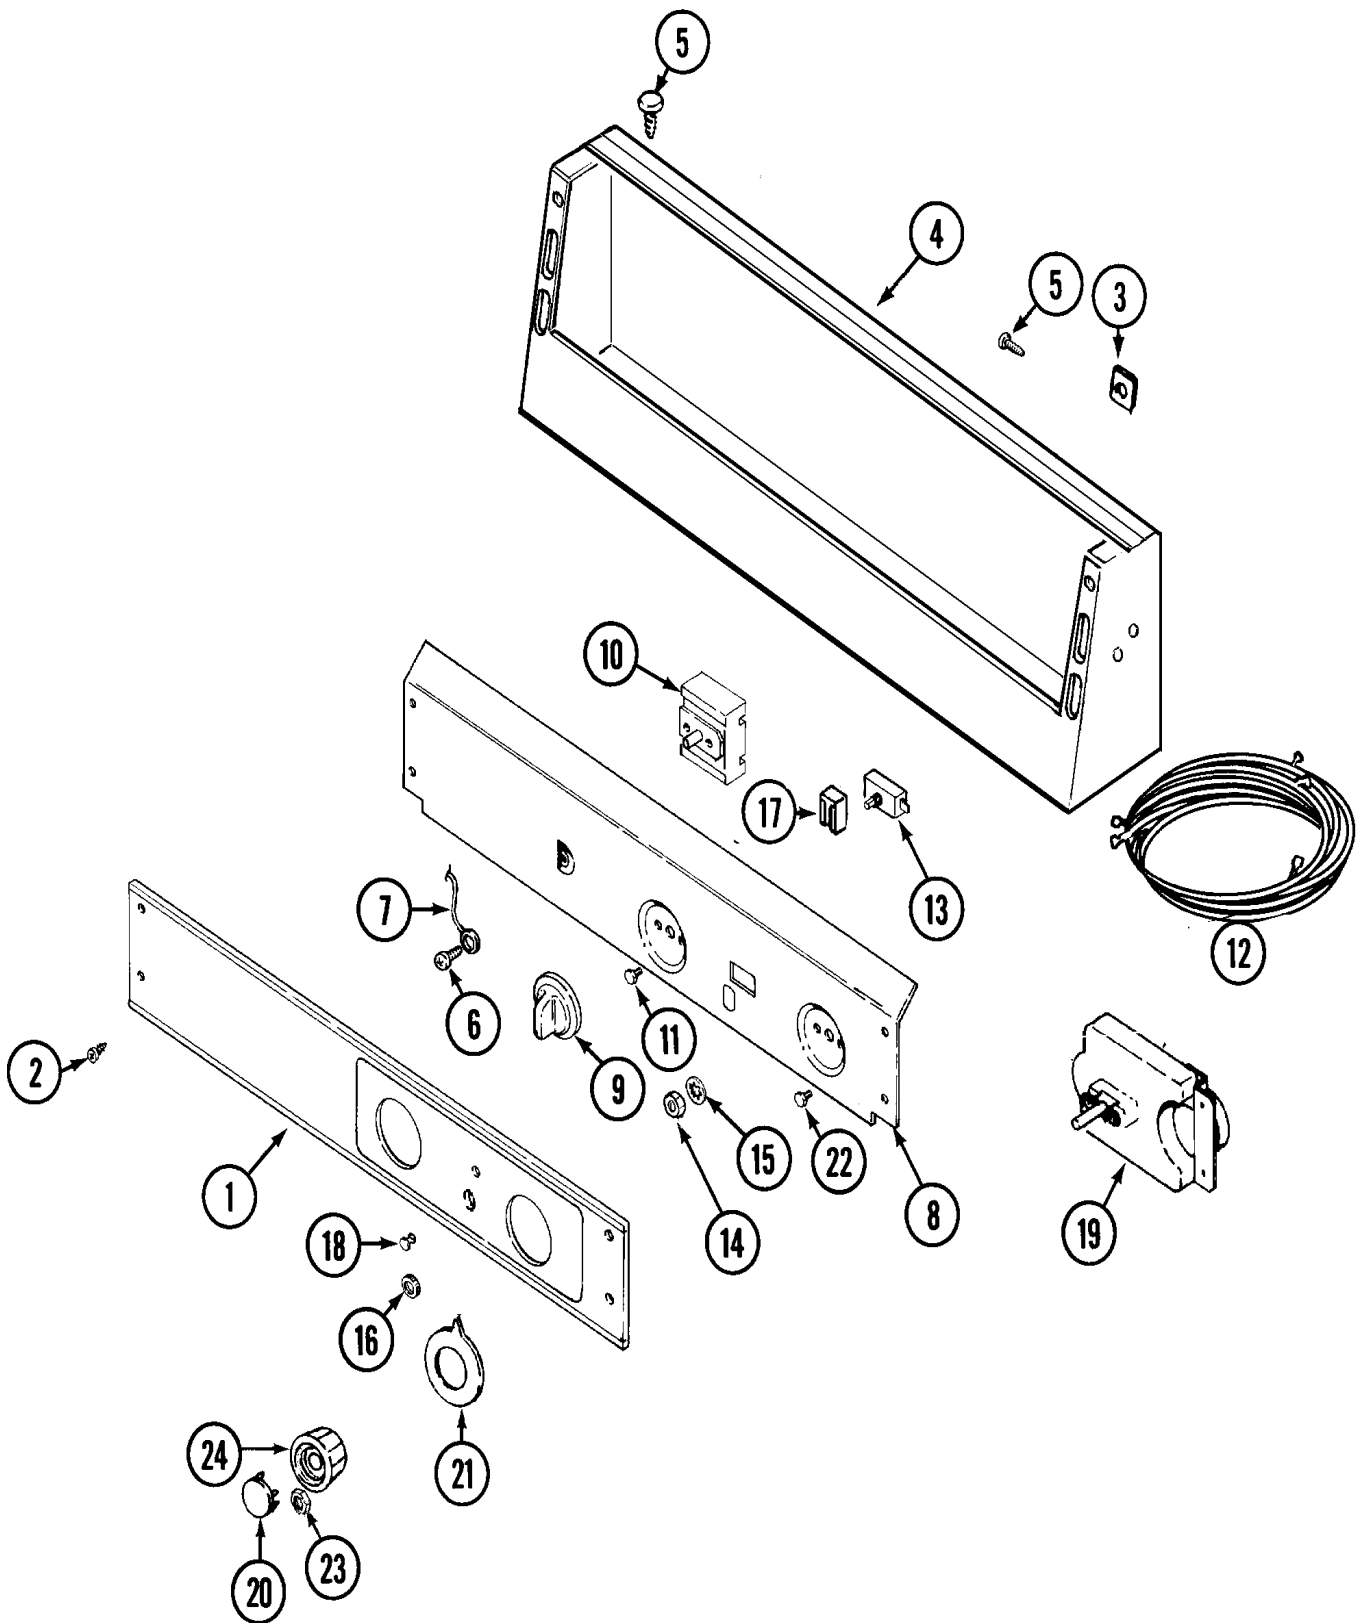

**Repair  
Parts  
List**

MODEL NUMBER  
MDG10MNAGW

**DRYER  
MDG10 1**

When requesting service or ordering parts, always provide the following information:

- **Product Type**
- **Part Number**
- **Model Number**
- **Part Description**

**MAYTAG**®

©2005 Maytag Services

Section: CONTROL PANEL

MDG10 1 P1

Section: CABINET (FRONT)

MDG10 1 P2

Section: DOOR

**MDG10 1 P3**

Section: CABINET (REAR)

MDG10 1 P4

Section: TUMBLER

MDG10 1 P5

Section: GAS VALVE

**MDG10 1 P6**

Section: MOTOR DRIVE

MDG10 1 P7