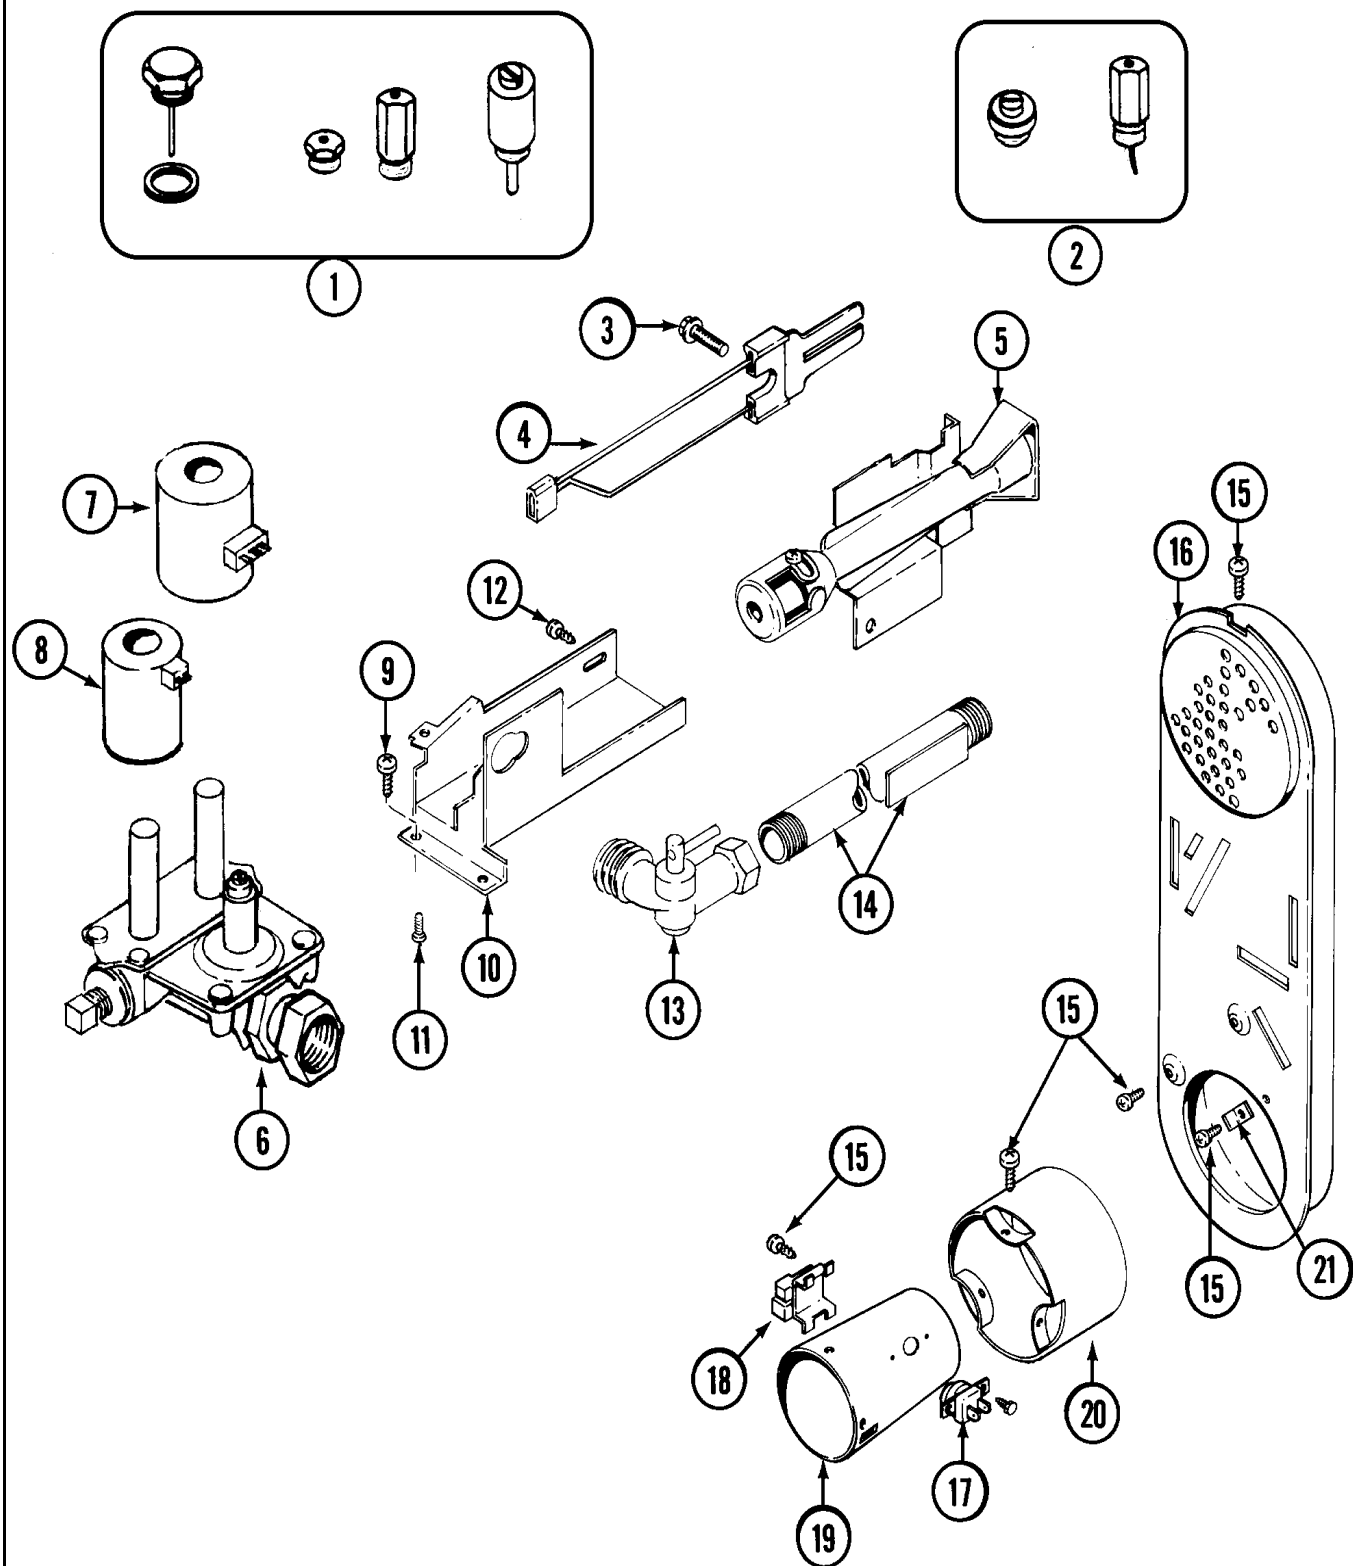

**Repair  
Parts  
List**

MODEL NUMBER  
MDG10MNAGW

**DRYER  
MDG10 1**

When requesting service or ordering parts, always provide the following information:

- **Product Type**
- **Part Number**
- **Model Number**
- **Part Description**

Section: CABINET (REAR)

MDG10 1 P4

Section: TUMBLER

MDG10 1 P5

Section: GAS VALVE

**MDG10 1 P6**

Section: MOTOR DRIVE

MDG10 1 P7