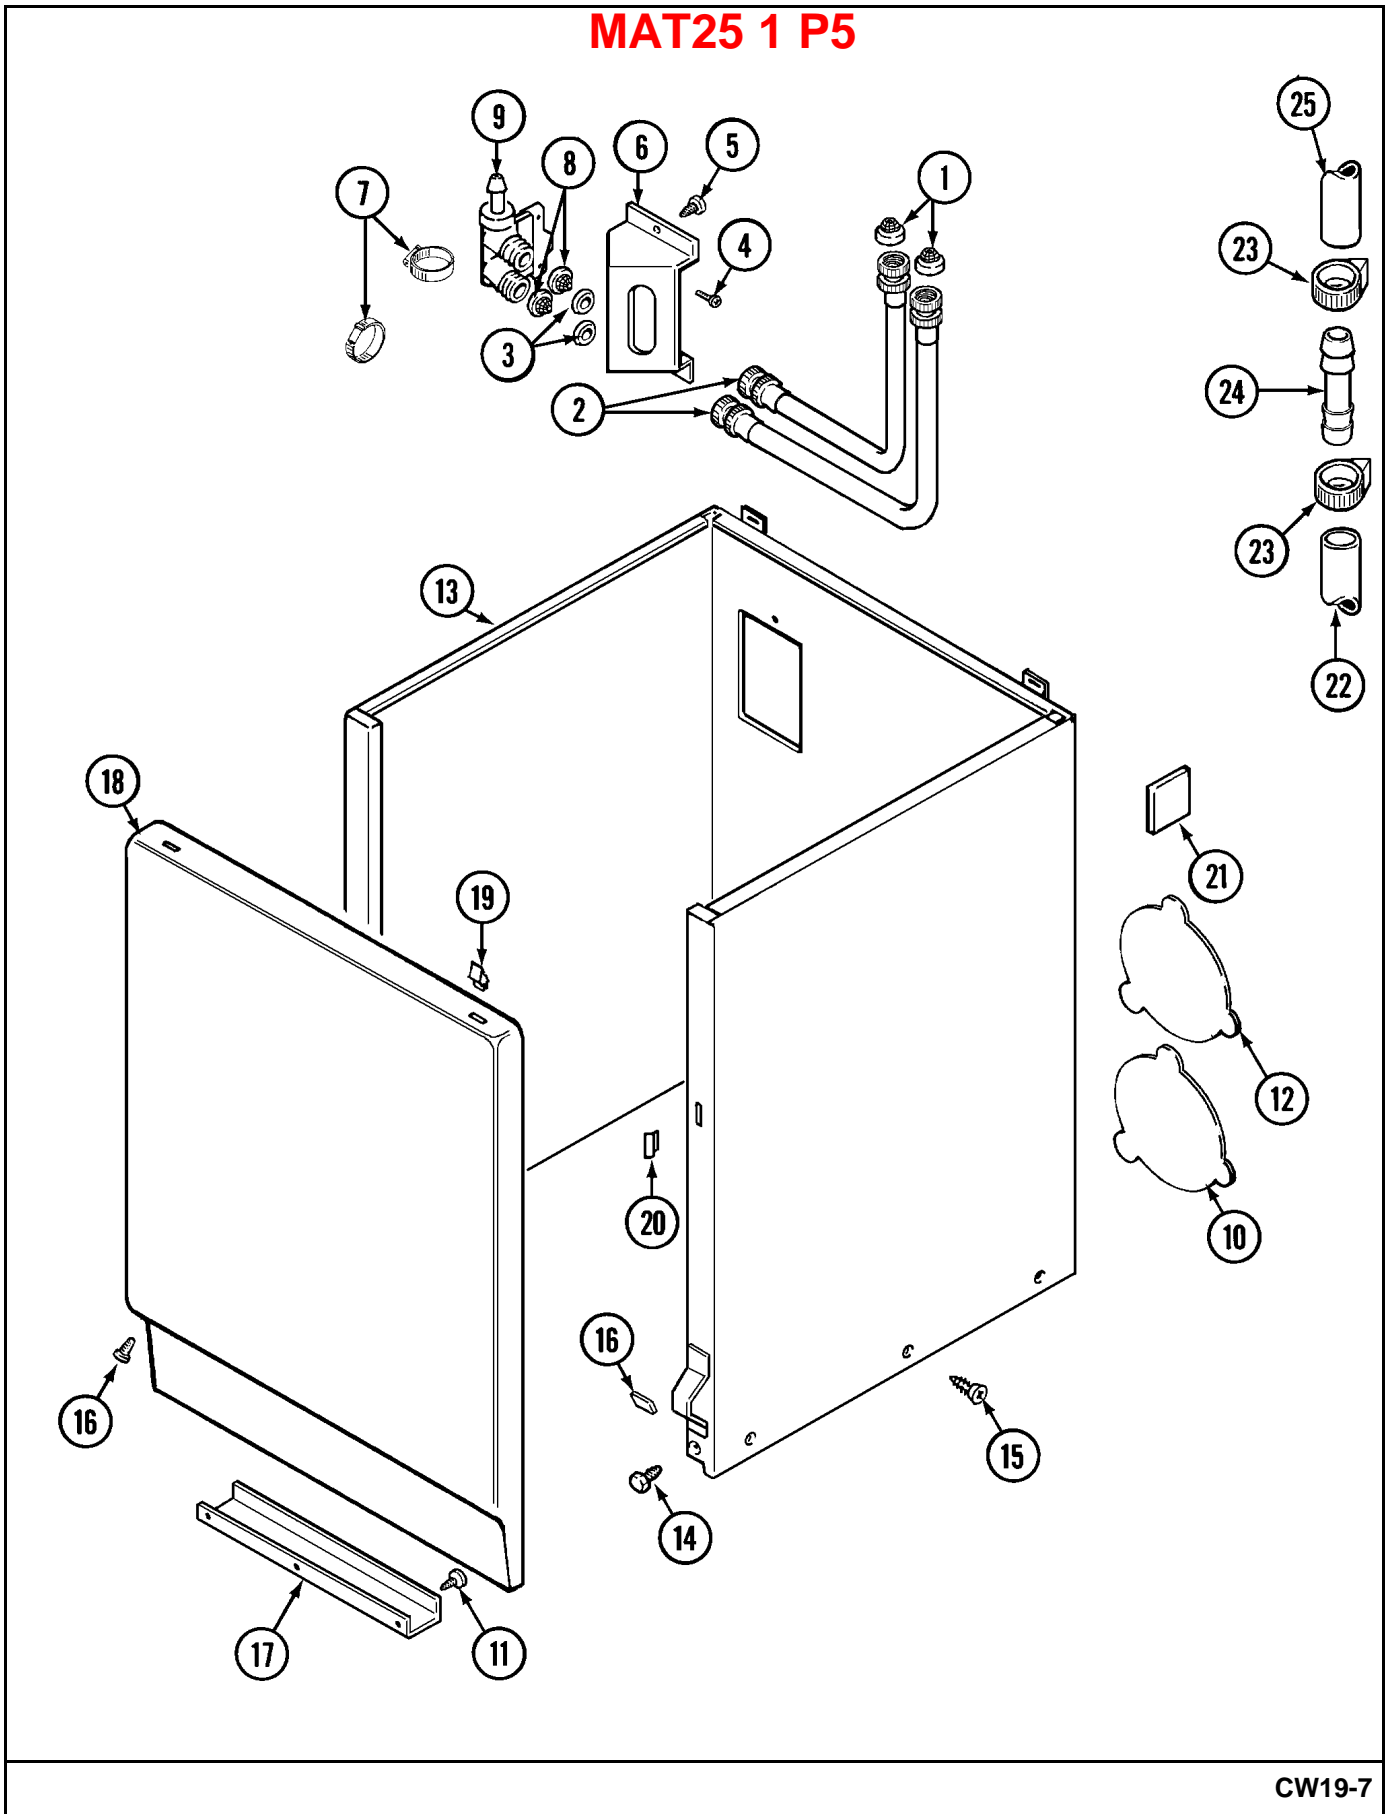

**Repair  
Parts  
List**

MODEL NUMBER  
MAT25CSAGW

**WASHER  
MAT25 1**

When requesting service or ordering parts, always provide the following information:

- **Product Type**
- **Part Number**
- **Model Number**
- **Part Description**

\*Contact your commercial laundry distributor for locks, keys, tickets and ticket dispenser

Section: COIN SLIDE

**MAT25 1 P4**

Section: CABINET

**MAT25 1 P5**

Section: TUB COVER

**MAT25 1 P6**

**MAT25 1 P7**

Section: TRANSMISSION

**MAT25 1 P8**

Section: BASE

**MAT25 1 P9**

Section: BASE/BRAKE & ROTOR

**MAT25 1 P10**

**MAT25 1 P11**