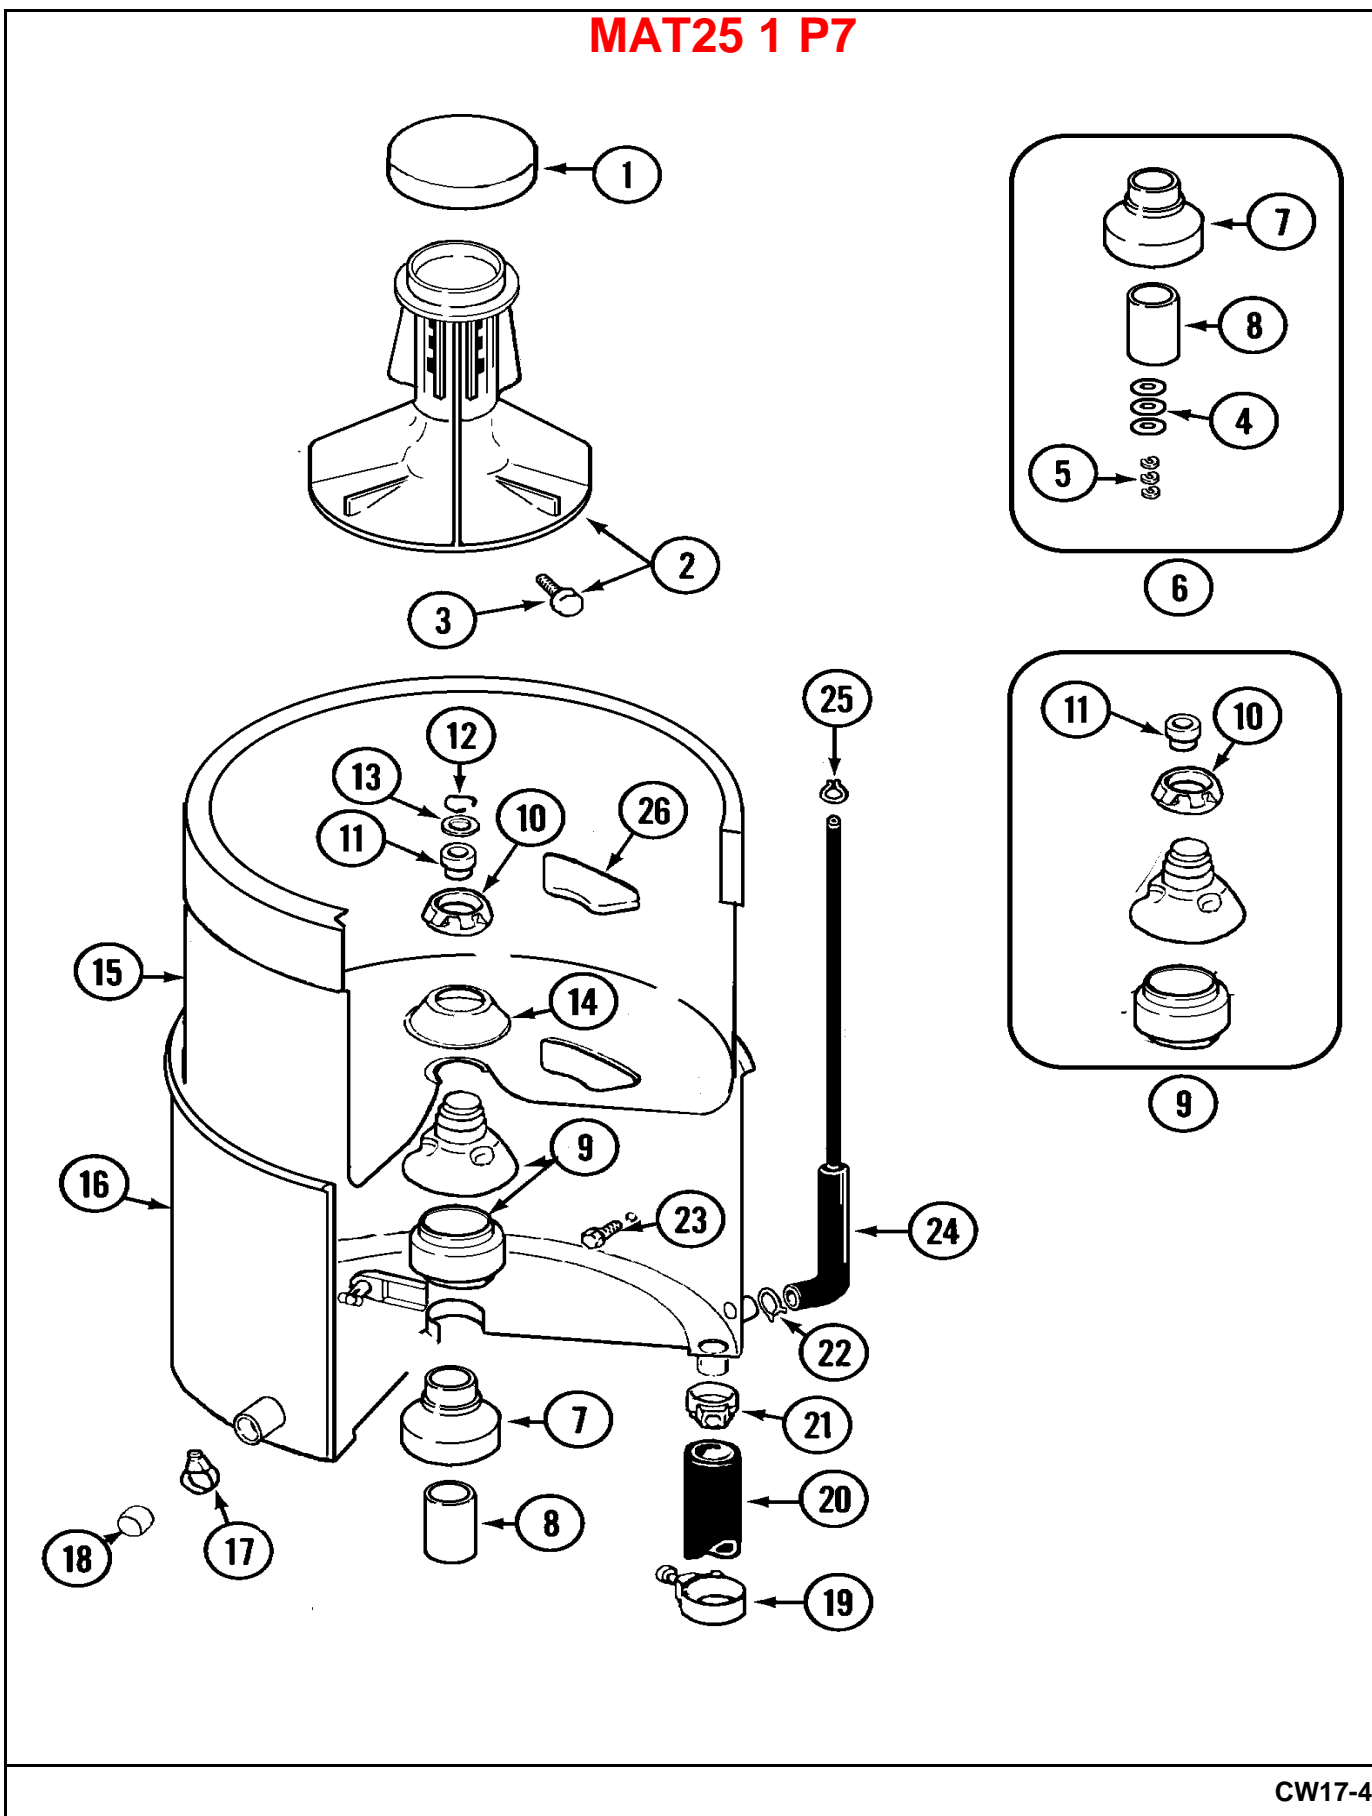

**Repair  
Parts  
List**

MODEL NUMBER  
MAT25CSAGW

**WASHER  
MAT25 1**

When requesting service or ordering parts, always provide the following information:

- **Product Type**
- **Part Number**
- **Model Number**
- **Part Description**

**MAYTAG**®

©2005 Maytag Services

Section: CONTROL PANEL

**MAT25 1 P1**

Section: TOP ASSEMBLY

**MAT25 1 P2**

Section: CS CONTROL CENTER

**MAT25 1 P3**

\*Contact your commercial laundry distributor for locks, keys, tickets and ticket dispenser

Section: COIN SLIDE

**MAT25 1 P4**

Section: CABINET

**MAT25 1 P5**

Section: TUB COVER

**MAT25 1 P6**

**MAT25 1 P7**

Section: TRANSMISSION

**MAT25 1 P8**

Section: BASE

**MAT25 1 P9**

Section: BASE/BRAKE & ROTOR

**MAT25 1 P10**

**MAT25 1 P11**