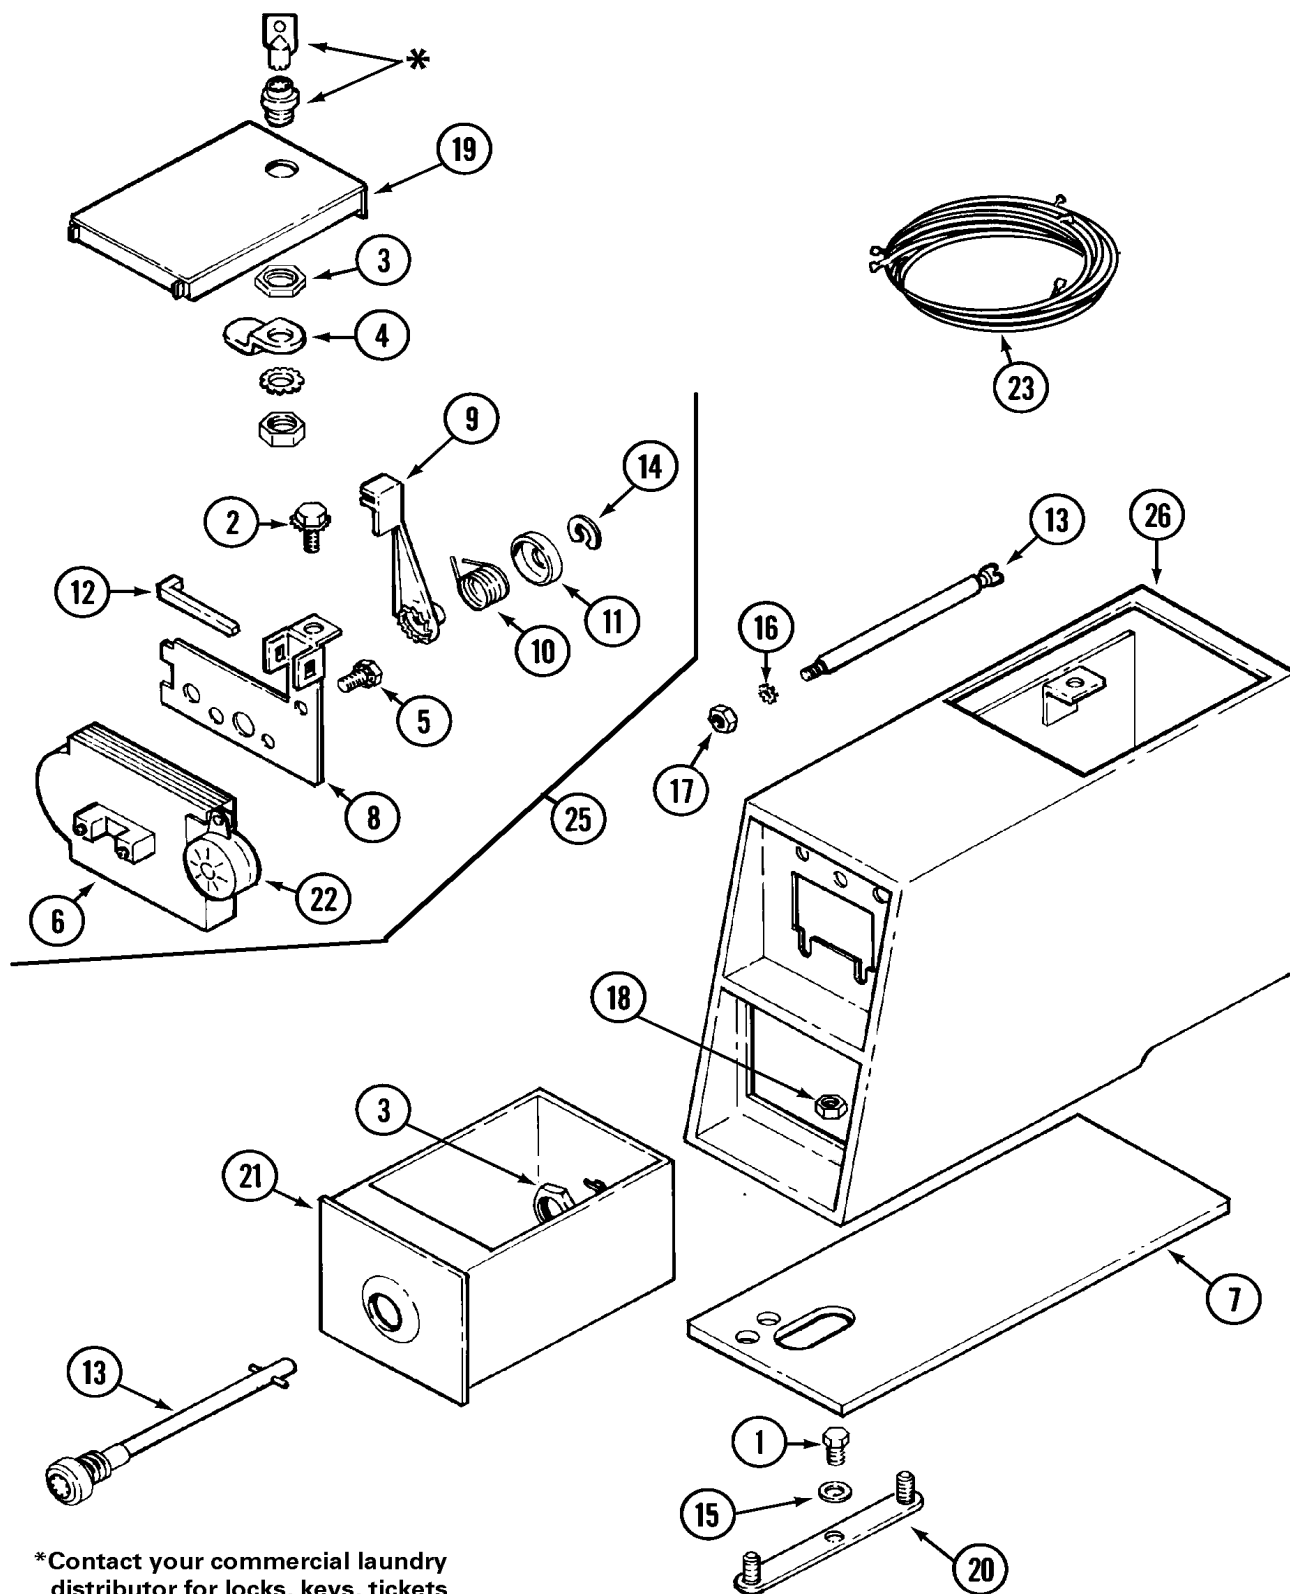

**Repair  
Parts  
List**

MODEL NUMBER  
MAT25CSAGW

**WASHER  
MAT25 1**

When requesting service or ordering parts, always provide the following information:

- **Product Type**
- **Part Number**
- **Model Number**
- **Part Description**

**MAYTAG**®

©2005 Maytag Services

Section: CONTROL PANEL

**MAT25 1 P1**

Section: TOP ASSEMBLY

**MAT25 1 P2**

Section: CS CONTROL CENTER

**MAT25 1 P3**

\*Contact your commercial laundry distributor for locks, keys, tickets and ticket dispenser

Section: COIN SLIDE

**MAT25 1 P4**

Section: CABINET

**MAT25 1 P5**

Section: TUB COVER

**MAT25 1 P6**

**MAT25 1 P7**

Section: TRANSMISSION

**MAT25 1 P8**

Section: BASE

**MAT25 1 P9**

Section: BASE/BRAKE & ROTOR

**MAT25 1 P10**

**MAT25 1 P11**