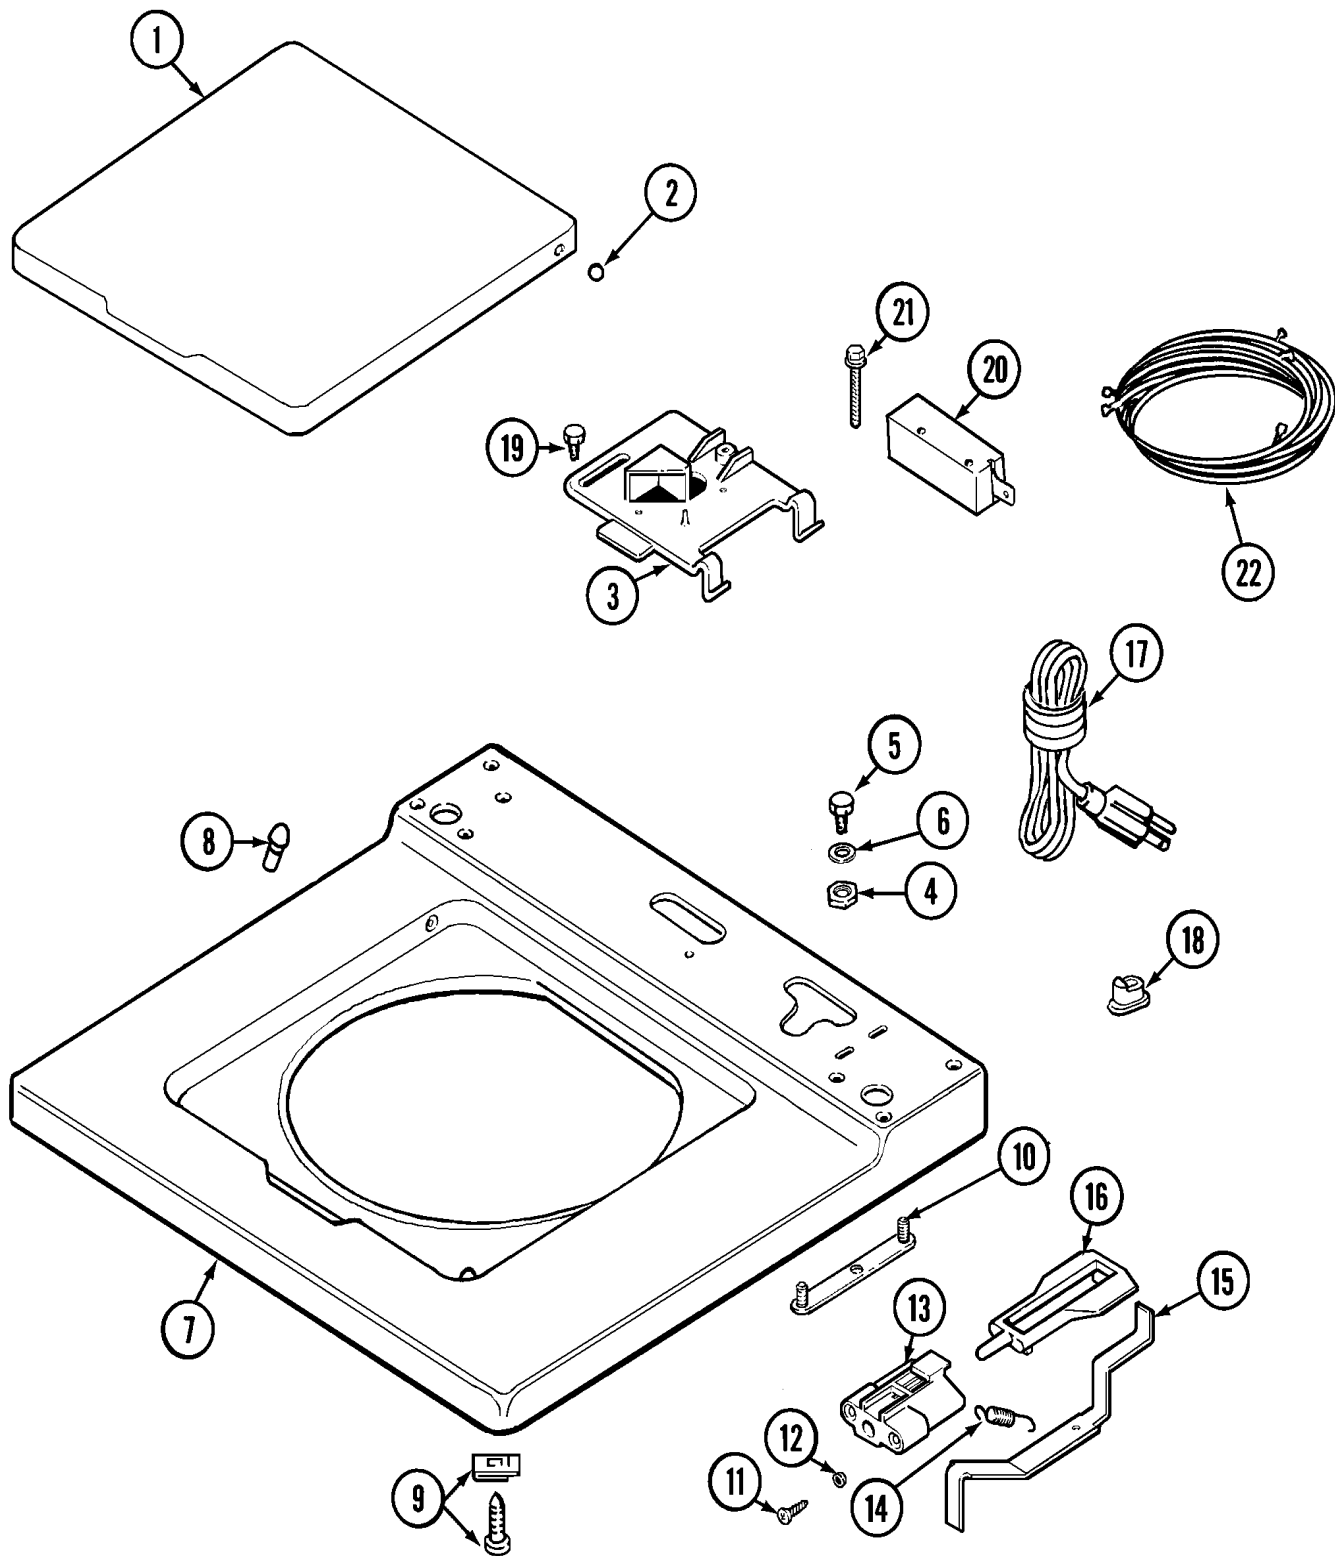

**Repair  
Parts  
List**

MODEL NUMBER  
MAT25CSAGW

**WASHER  
MAT25 1**

When requesting service or ordering parts, always provide the following information:

- **Product Type**
- **Part Number**
- **Model Number**
- **Part Description**

**MAYTAG**®

©2005 Maytag Services

Section: CONTROL PANEL

**MAT25 1 P1**

Section: TOP ASSEMBLY

**MAT25 1 P2**

Section: CS CONTROL CENTER

**MAT25 1 P3**

\*Contact your commercial laundry distributor for locks, keys, tickets and ticket dispenser

Section: COIN SLIDE

**MAT25 1 P4**

Section: CABINET

**MAT25 1 P5**

Section: TUB COVER

**MAT25 1 P6**

**MAT25 1 P7**

Section: TRANSMISSION

**MAT25 1 P8**

Section: BASE

**MAT25 1 P9**

Section: BASE/BRAKE & ROTOR

**MAT25 1 P10**

**MAT25 1 P11**