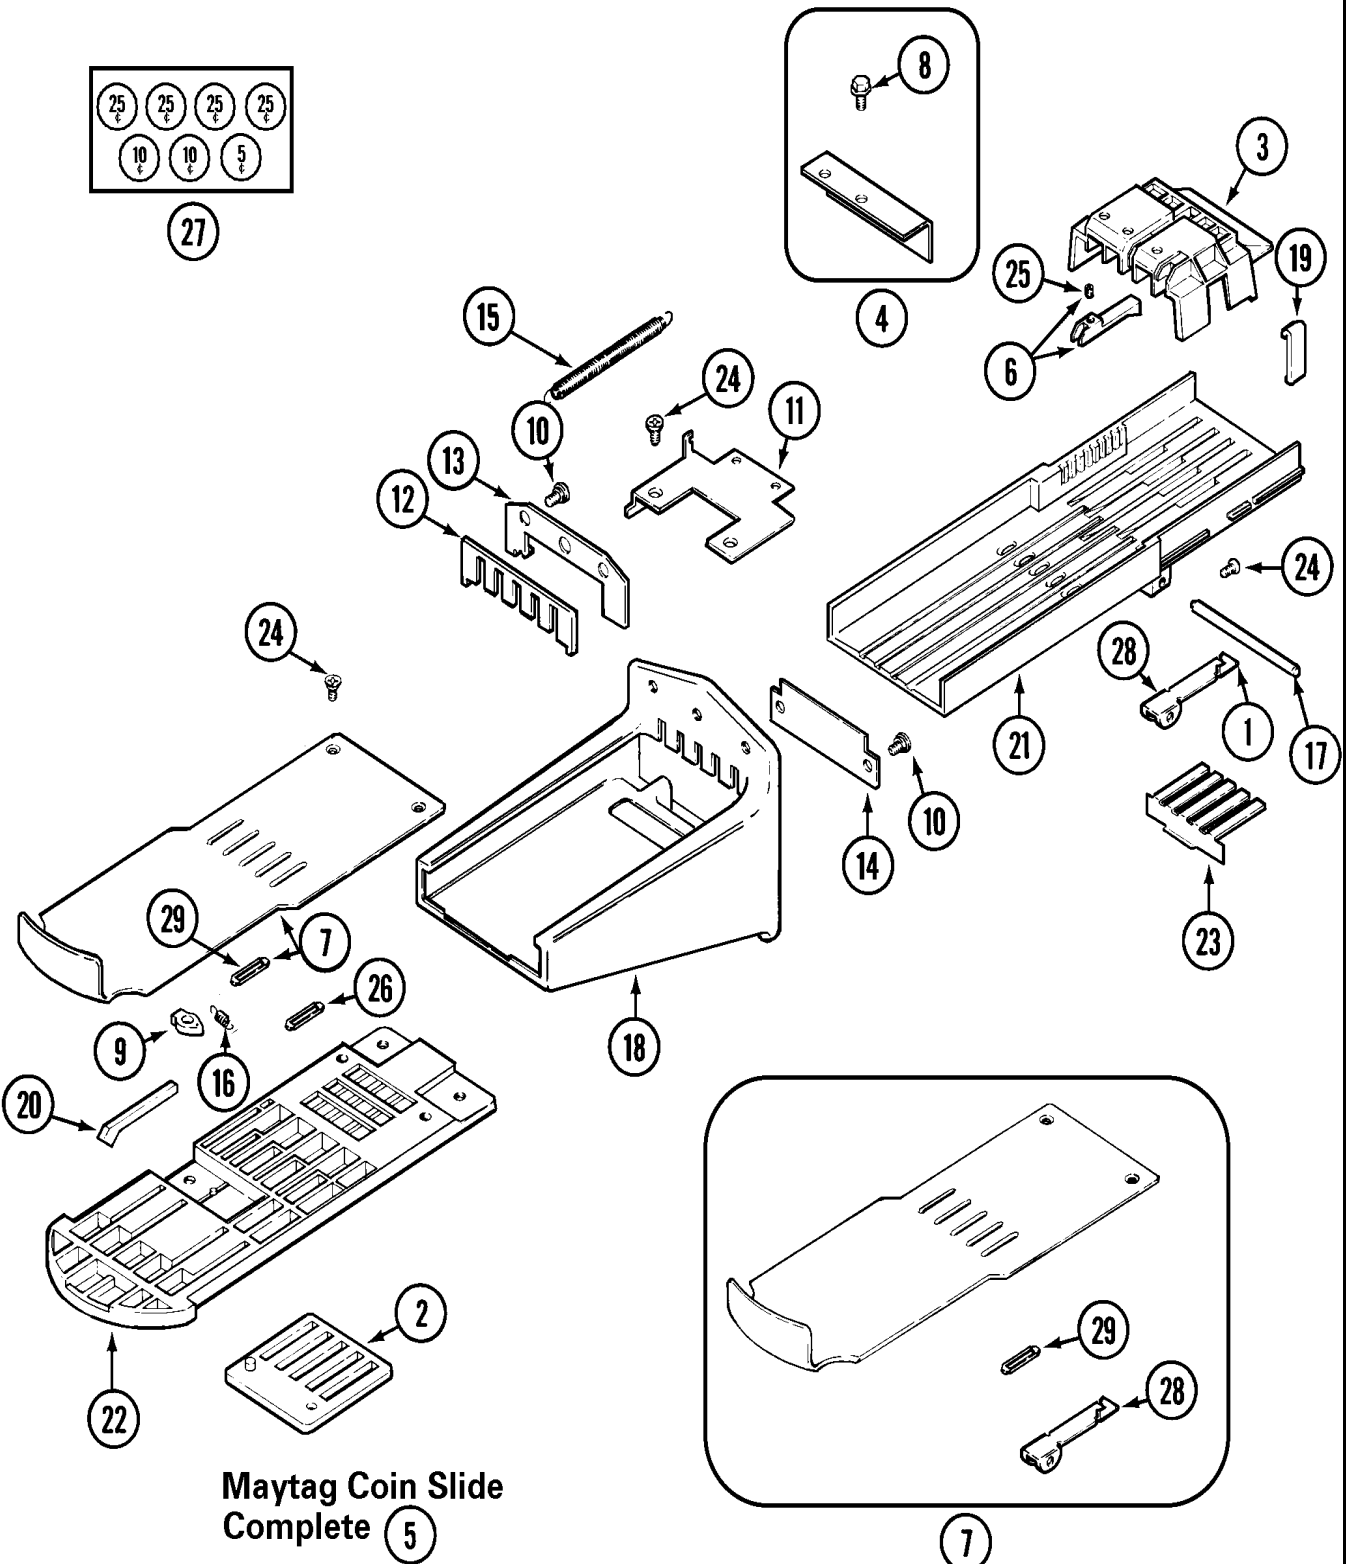

**Repair  
Parts  
List**

MODEL NUMBER  
MAT25CSAGW

**WASHER  
MAT25 1**

When requesting service or ordering parts, always provide the following information:

- **Product Type**
- **Part Number**
- **Model Number**
- **Part Description**

**MAYTAG**®

©2005 Maytag Services

Section: CONTROL PANEL

**MAT25 1 P1**

Section: TOP ASSEMBLY

**MAT25 1 P2**

Section: CS CONTROL CENTER

**MAT25 1 P3**

\*Contact your commercial laundry distributor for locks, keys, tickets and ticket dispenser

Section: COIN SLIDE

**MAT25 1 P4**

Section: CABINET

**MAT25 1 P5**

Section: TUB COVER

**MAT25 1 P6**

**MAT25 1 P7**

Section: TRANSMISSION

**MAT25 1 P8**

Section: BASE

**MAT25 1 P9**

Section: BASE/BRAKE & ROTOR

**MAT25 1 P10**

**MAT25 1 P11**