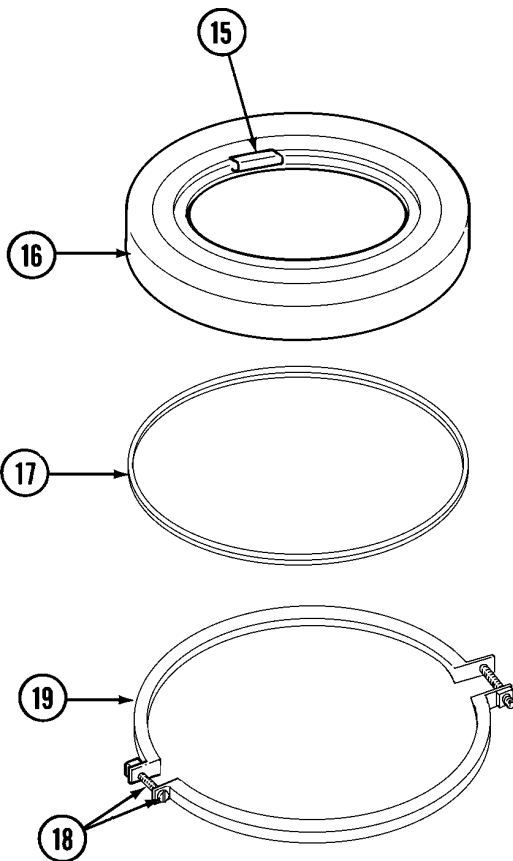

**Repair  
Parts  
List**

MODEL NUMBER  
MAT25CSAGW

**WASHER  
MAT25 1**

When requesting service or ordering parts, always provide the following information:

- **Product Type**
- **Part Number**
- **Model Number**
- **Part Description**

\*Contact your commercial laundry distributor for locks, keys, tickets and ticket dispenser

Section: COIN SLIDE

**MAT25 1 P4**

Section: CABINET

**MAT25 1 P5**

Section: TUB COVER

**MAT25 1 P6**

**MAT25 1 P7**

Section: TRANSMISSION

**MAT25 1 P8**

Section: BASE

**MAT25 1 P9**

Section: BASE/BRAKE & ROTOR

**MAT25 1 P10**

**MAT25 1 P11**