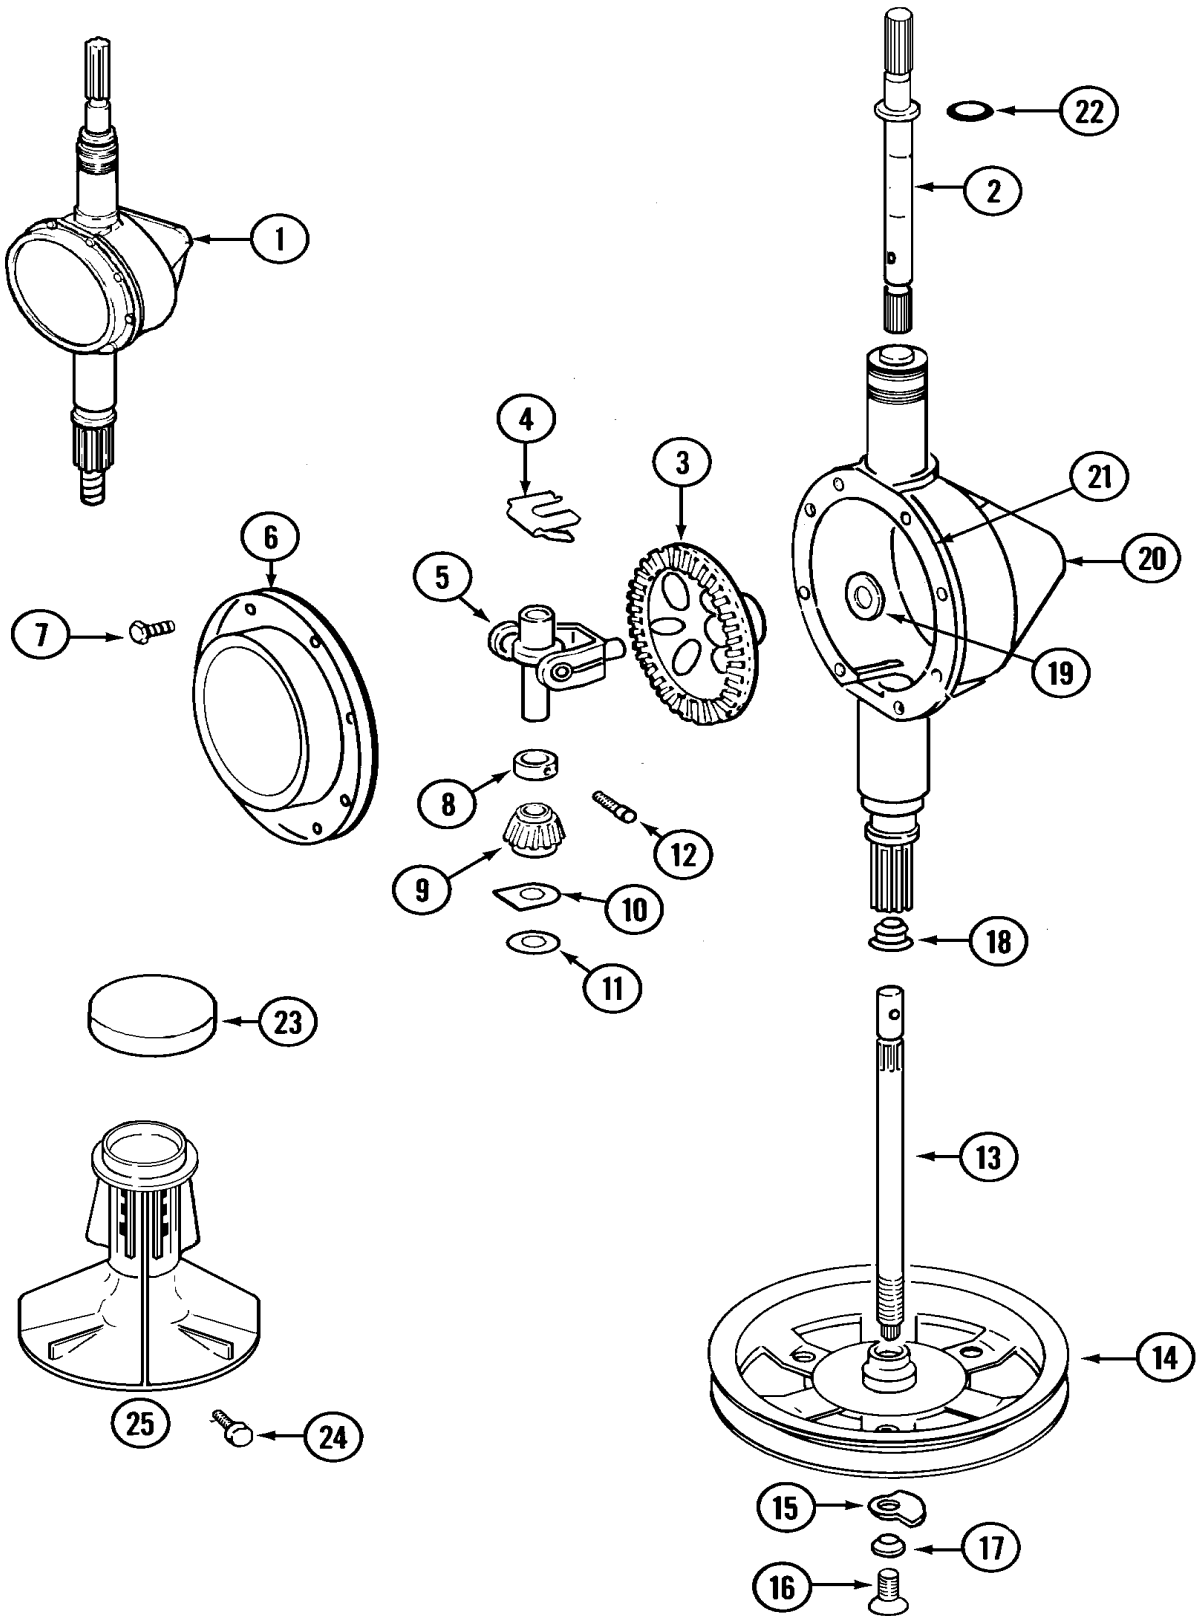

**Repair  
Parts  
List**

MODEL NUMBER  
MAT25CSAGW

**WASHER  
MAT25 1**

When requesting service or ordering parts, always provide the following information:

- **Product Type**
- **Part Number**
- **Model Number**
- **Part Description**

\*Contact your commercial laundry distributor for locks, keys, tickets and ticket dispenser

Section: COIN SLIDE

**MAT25 1 P4**

Section: CABINET

**MAT25 1 P5**

Section: TUB COVER

**MAT25 1 P6**

**MAT25 1 P7**

Section: TRANSMISSION

**MAT25 1 P8**

Section: BASE

**MAT25 1 P9**

Section: BASE/BRAKE & ROTOR

**MAT25 1 P10**

**MAT25 1 P11**