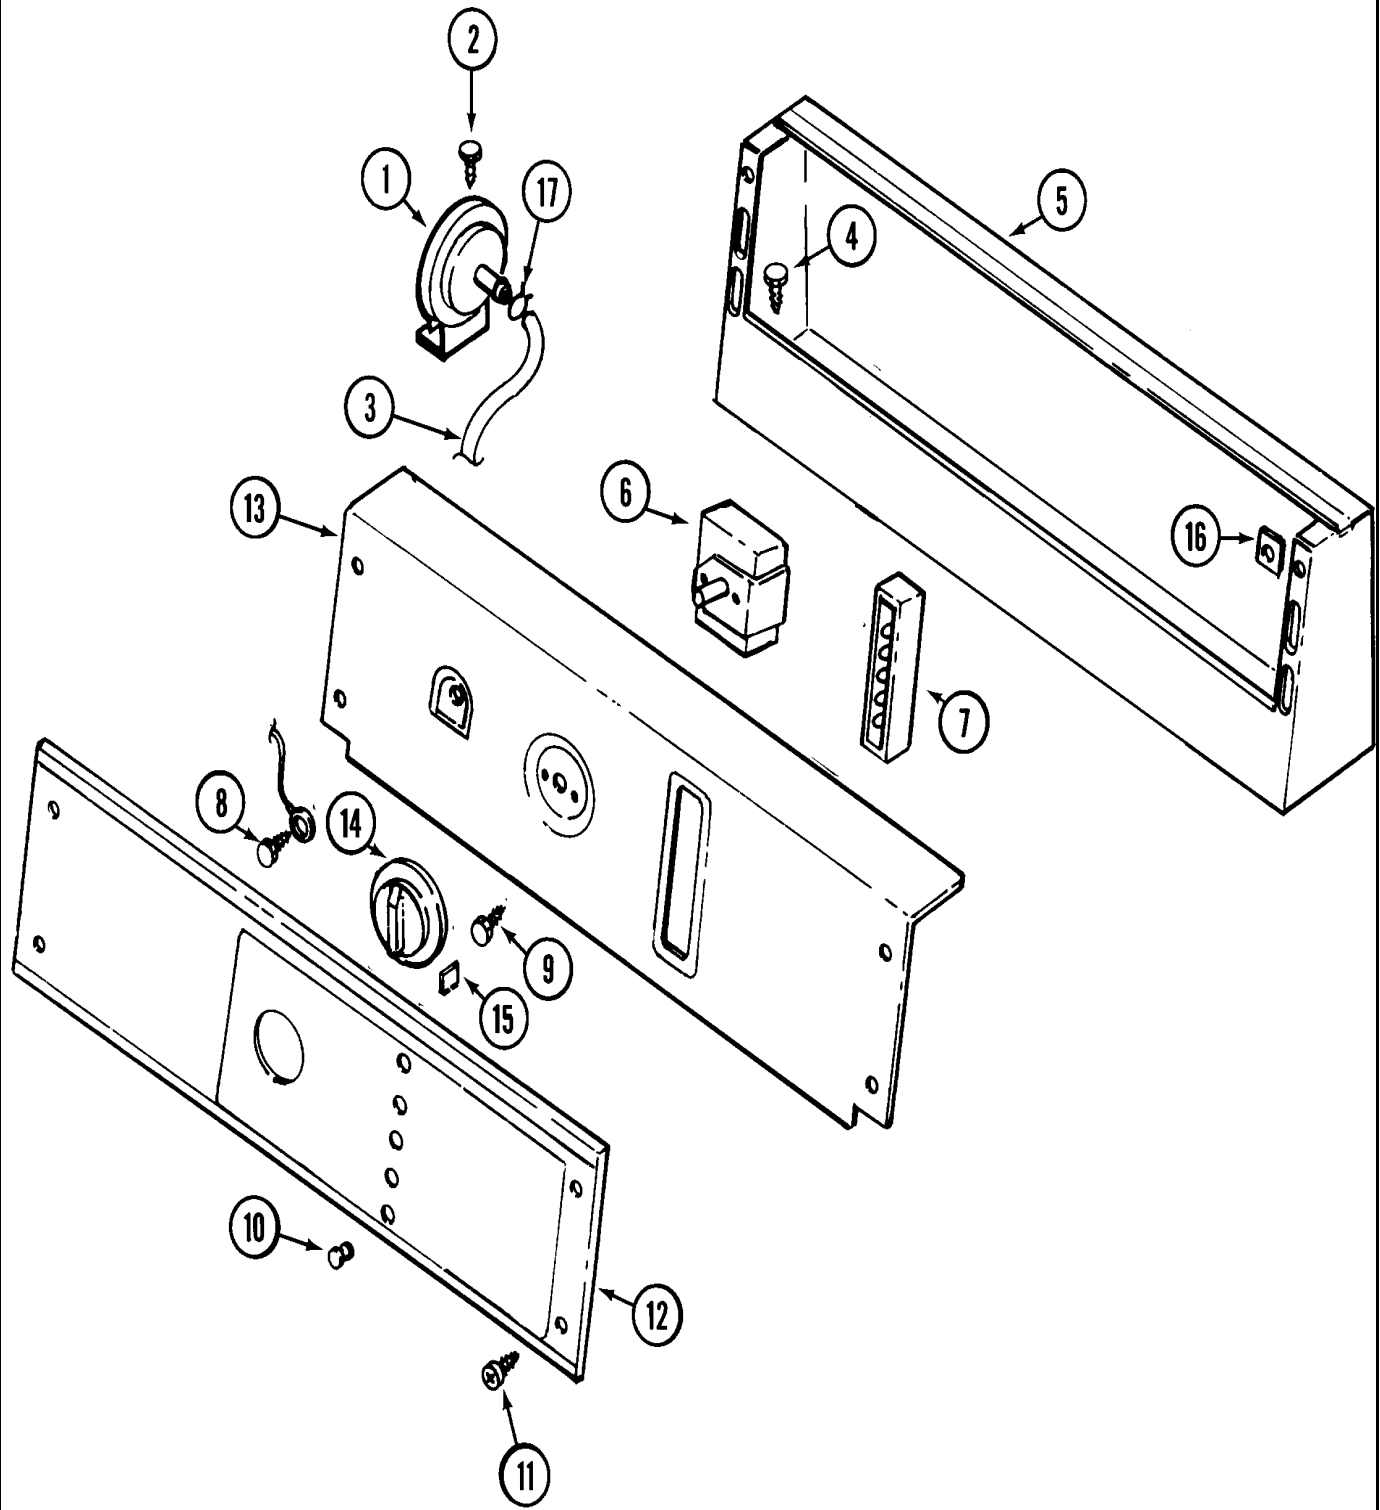

**Repair  
Parts  
List**

MODEL NUMBER  
MAT25CSAGW

**WASHER  
MAT25 1**

When requesting service or ordering parts, always provide the following information:

- **Product Type**
- **Part Number**
- **Model Number**
- **Part Description**

**MAYTAG**®

©2005 Maytag Services

Section: CONTROL PANEL

**MAT25 1 P1**

Section: TOP ASSEMBLY

**MAT25 1 P2**

Section: CS CONTROL CENTER

**MAT25 1 P3**

\*Contact your commercial laundry distributor for locks, keys, tickets and ticket dispenser

Section: COIN SLIDE

**MAT25 1 P4**

Section: CABINET

**MAT25 1 P5**

Section: TUB COVER

**MAT25 1 P6**

**MAT25 1 P7**