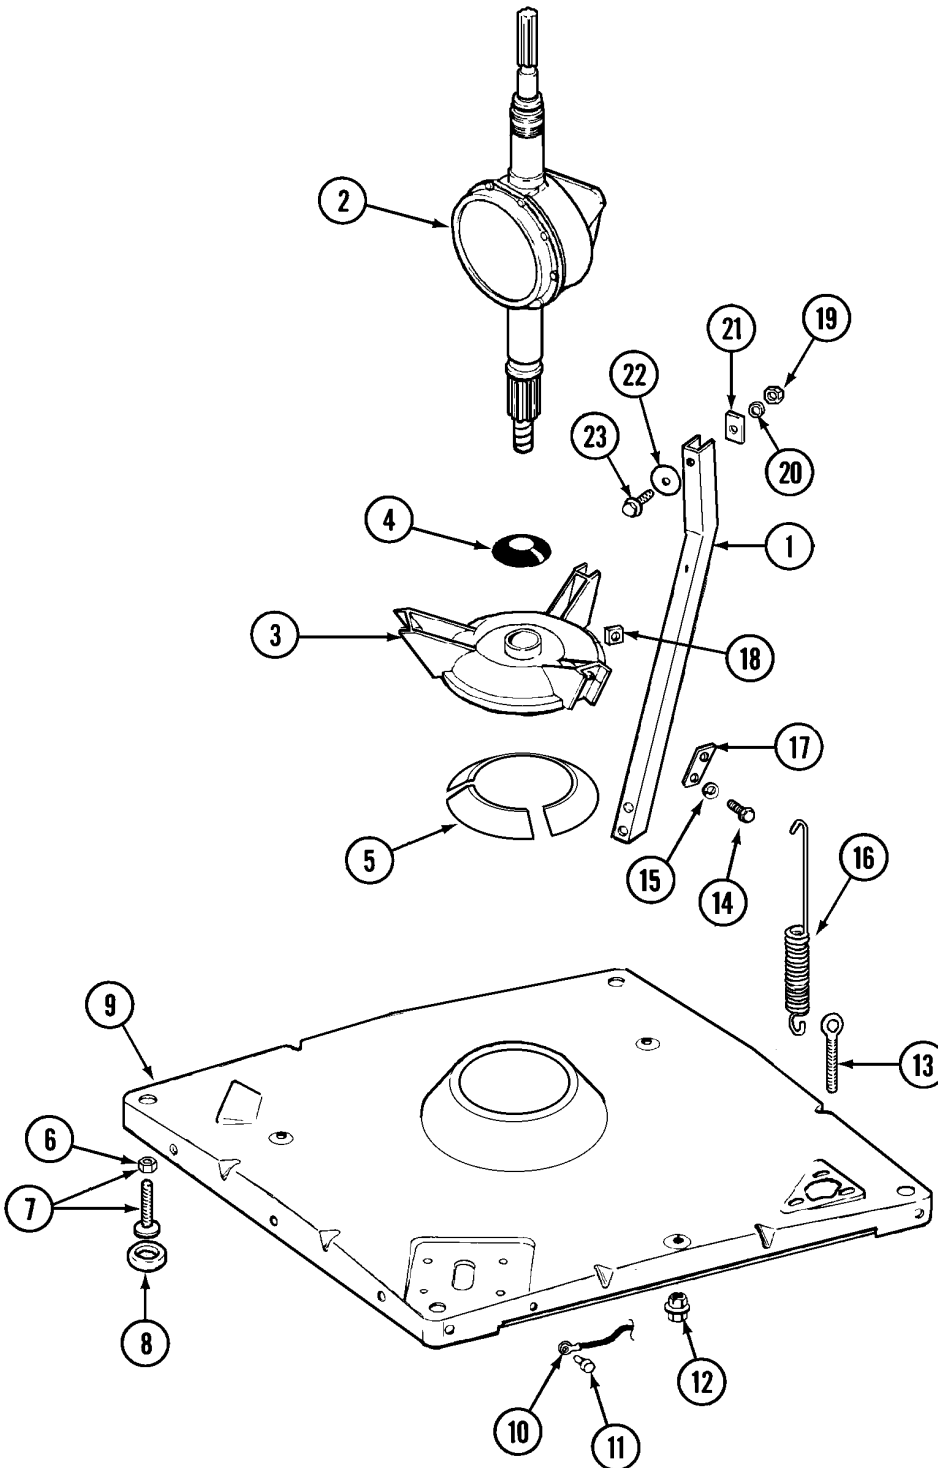

**Repair  
Parts  
List**

MODEL NUMBER  
MAT25CSAGW

**WASHER  
MAT25 1**

When requesting service or ordering parts, always provide the following information:

- **Product Type**
- **Part Number**
- **Model Number**
- **Part Description**

\*Contact your commercial laundry distributor for locks, keys, tickets and ticket dispenser

Section: COIN SLIDE

**MAT25 1 P4**

Section: CABINET

**MAT25 1 P5**

Section: TUB COVER

**MAT25 1 P6**

**MAT25 1 P7**

Section: TRANSMISSION

**MAT25 1 P8**

Section: BASE

**MAT25 1 P9**

Section: BASE/BRAKE & ROTOR

**MAT25 1 P10**

**MAT25 1 P11**