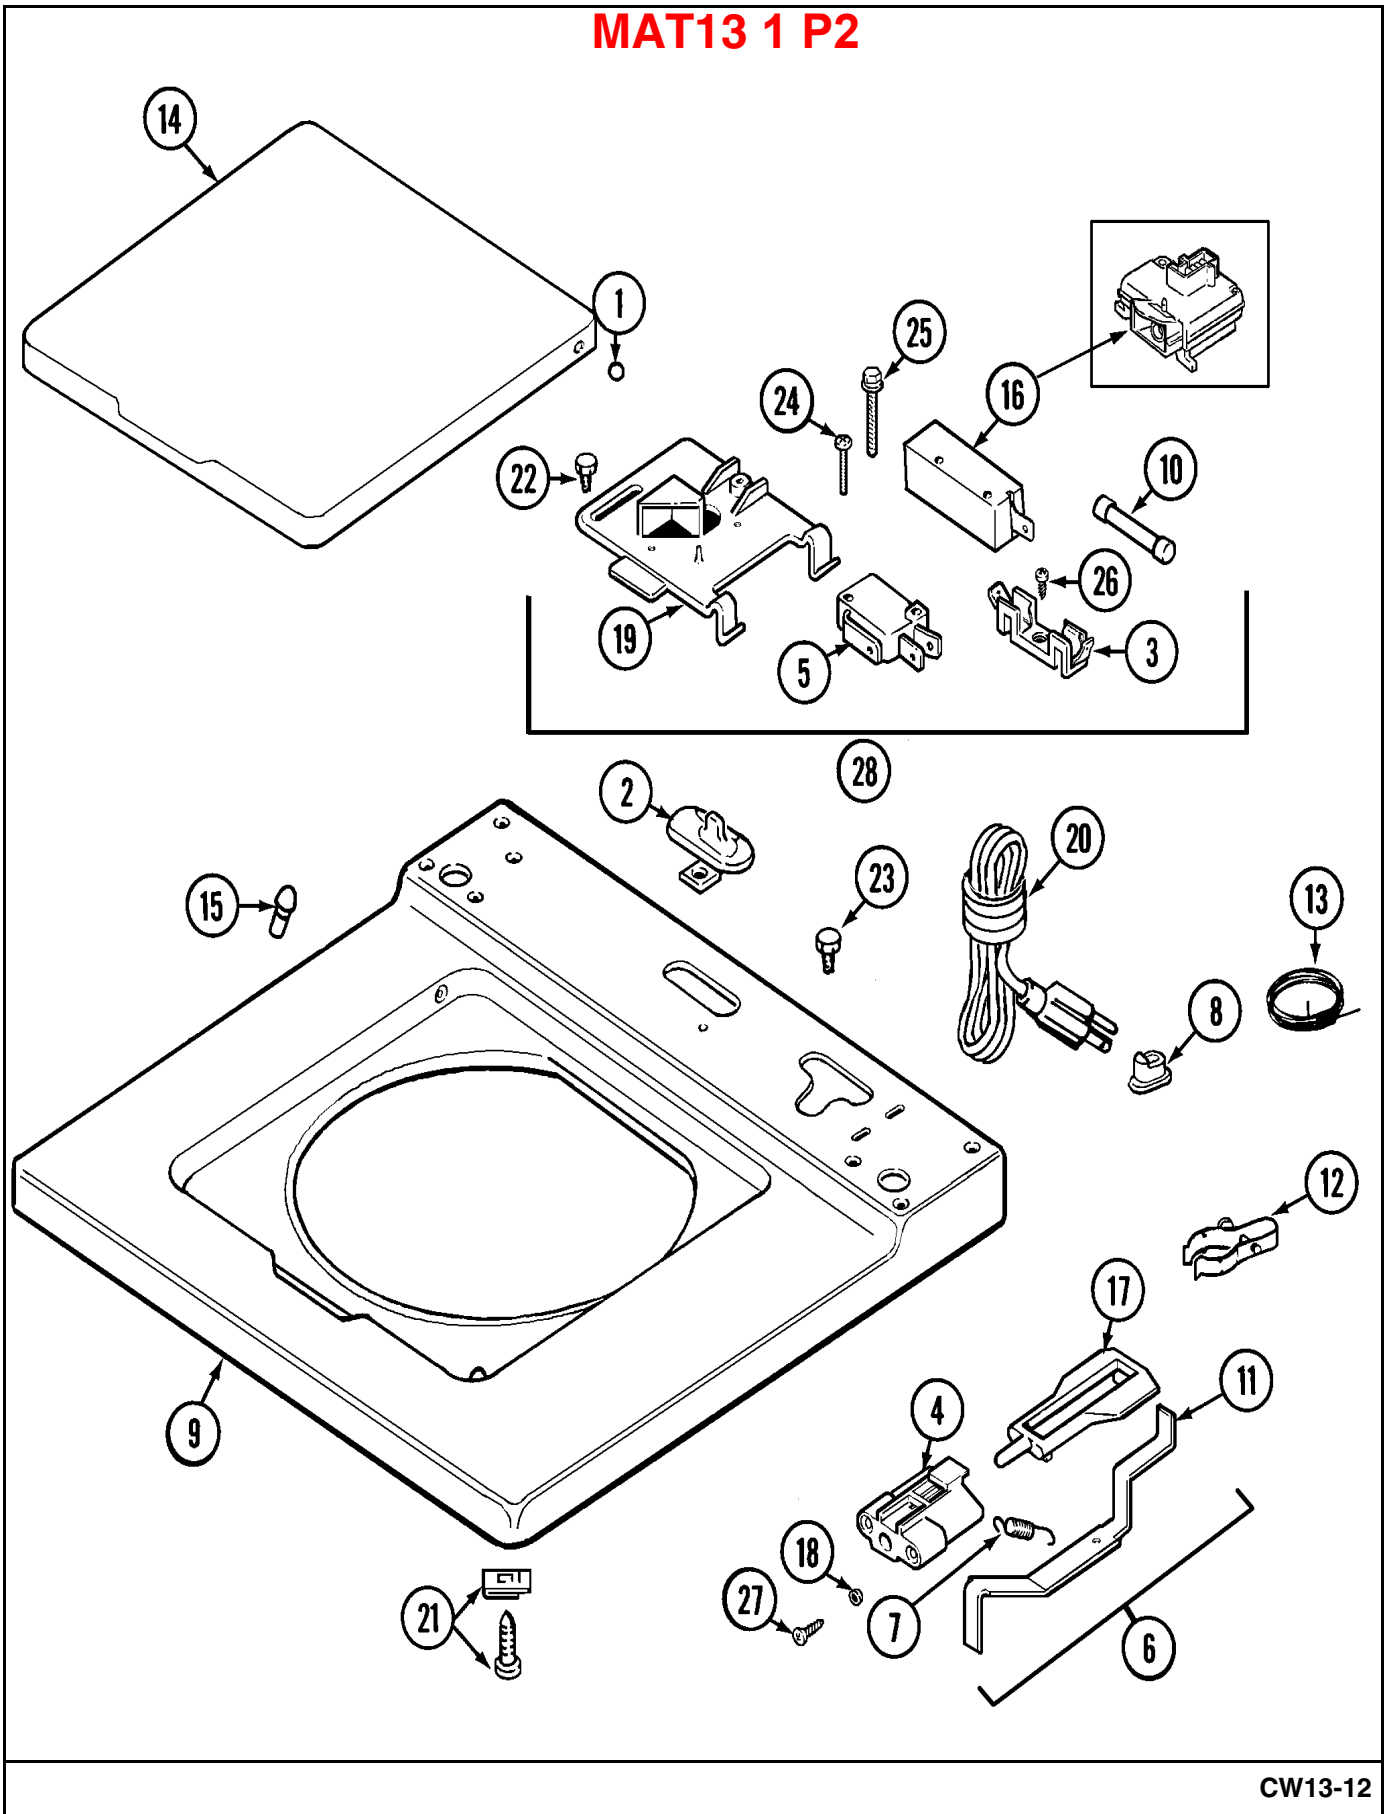

**Repair  
Parts  
List**

MODEL NUMBER  
MAT13MNAGW

**WASHER  
MAT13 1**

When requesting service or ordering parts, always provide the following information:

- Product Type
- Part Number
- Model Number
- Part Description

**MAYTAG**®

©2005 Maytag Services

Section: CONTROL PANEL

**MAT13 1 P1**

**MAT13 1 P2**

Section: CABINET

**MAT13 1 P3**

Section: TUB