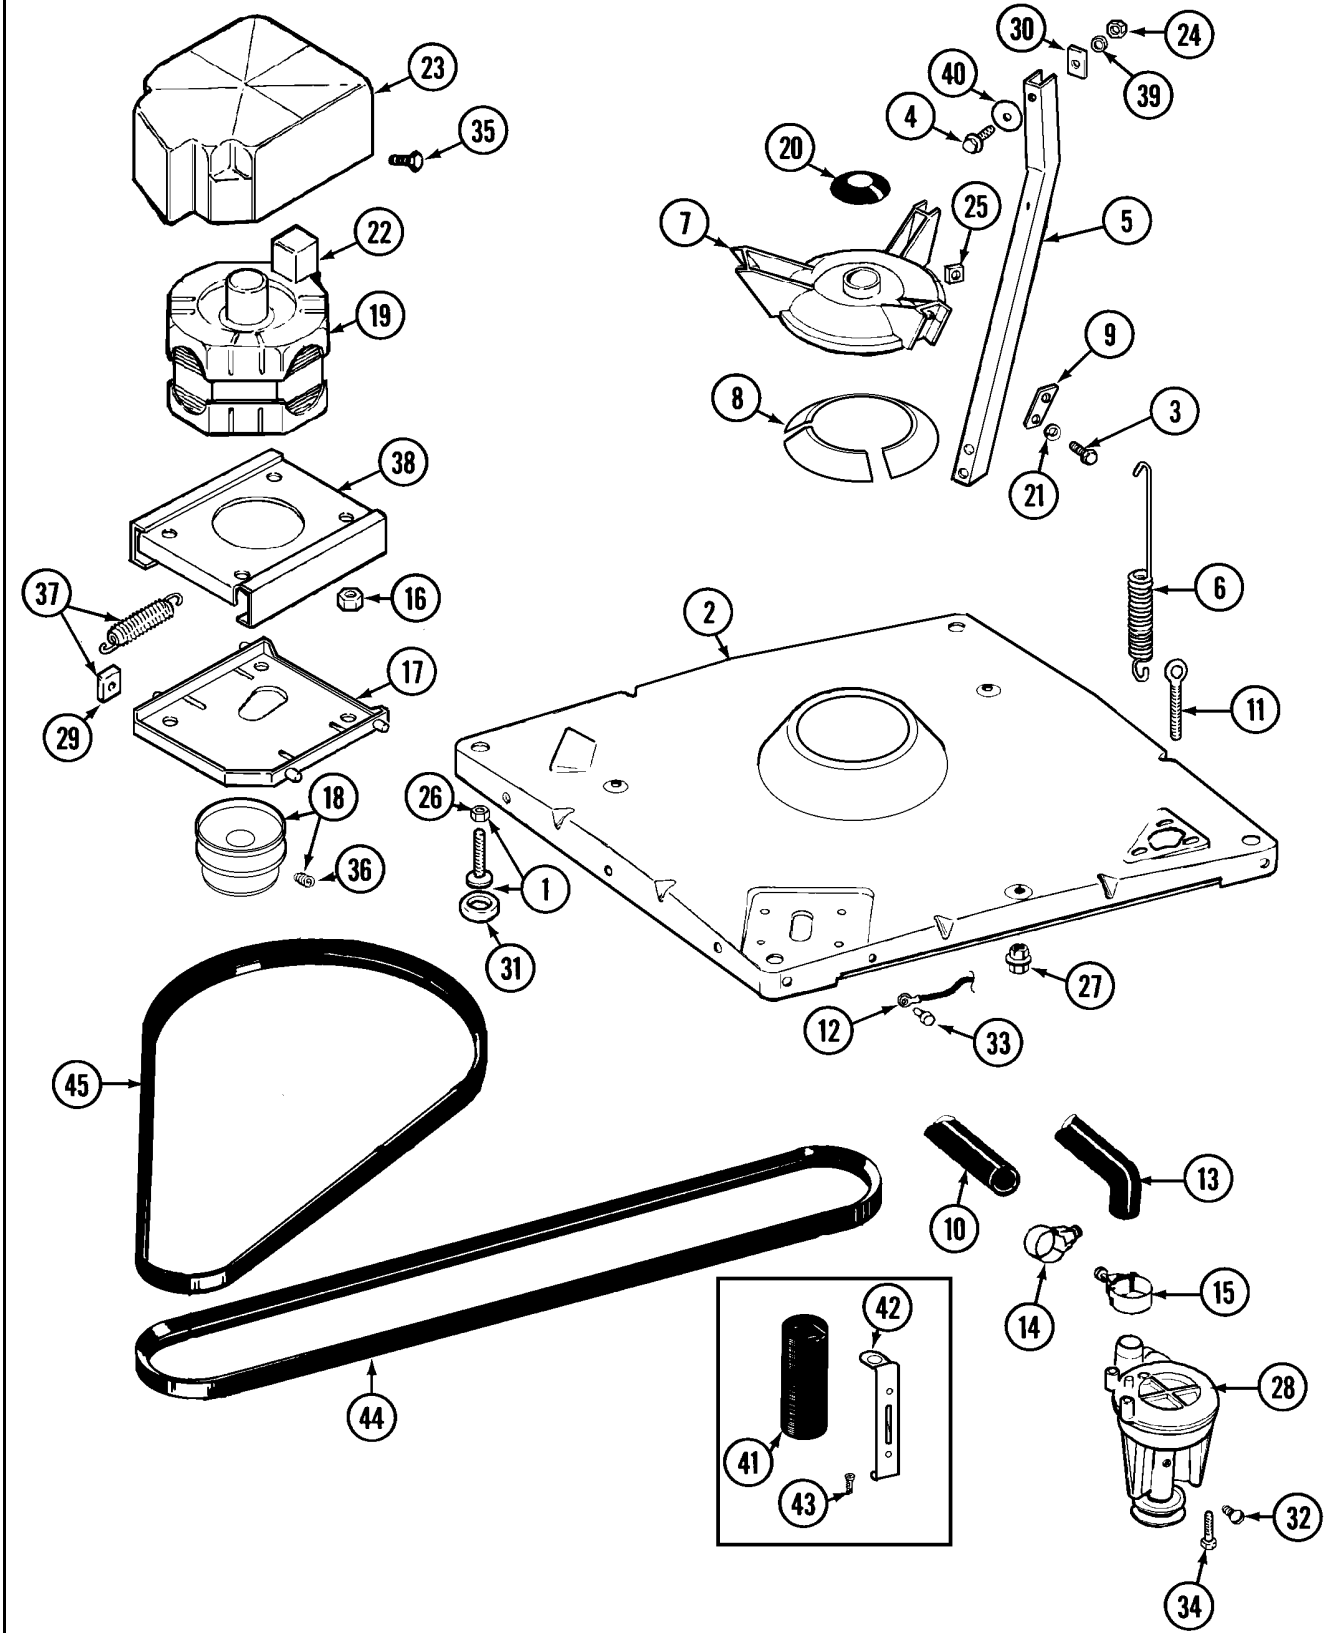

Section: BASE

MAT13 1 P5