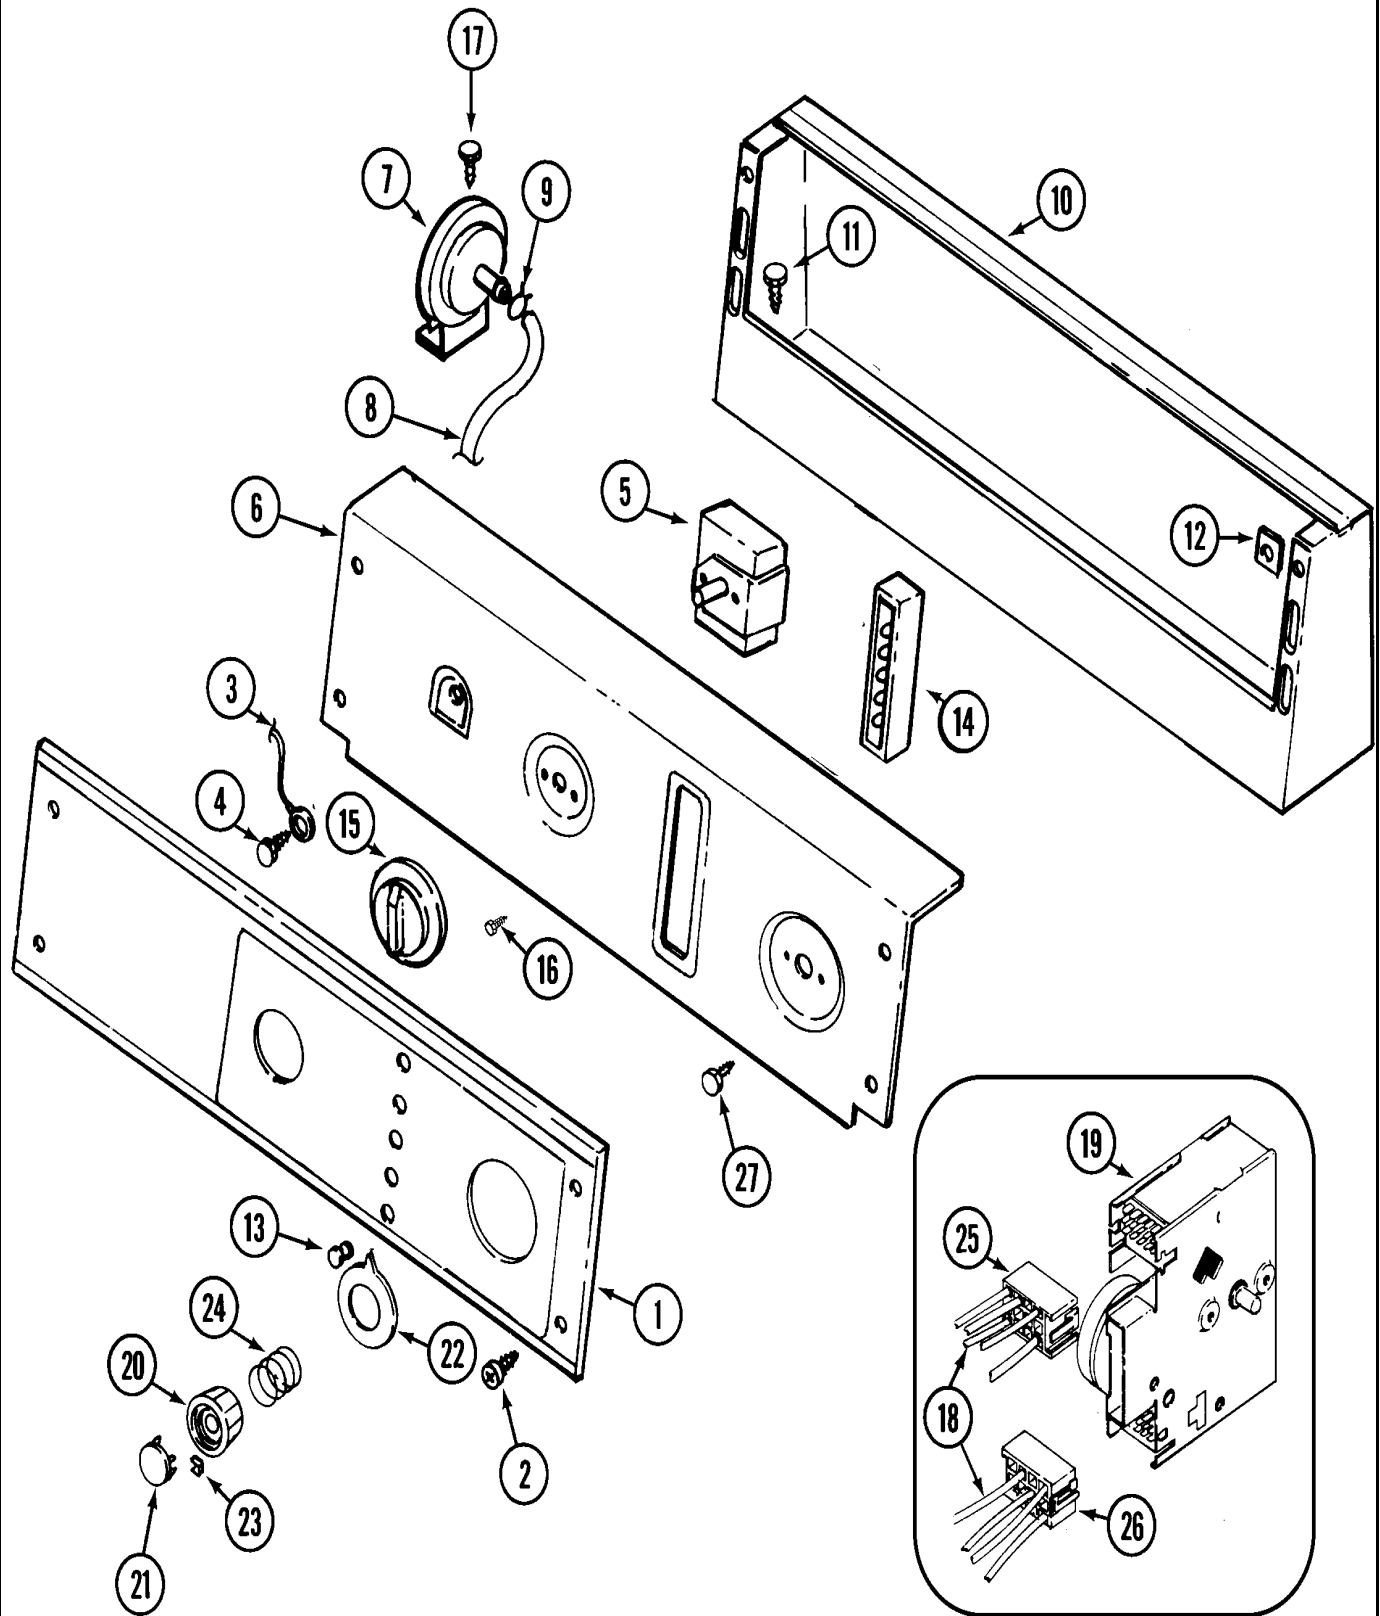

**Repair  
Parts  
List**

MODEL NUMBER  
MAT13MNAGW

**WASHER  
MAT13 1**

When requesting service or ordering parts, always provide the following information:

- Product Type
- Part Number
- Model Number
- Part Description

**MAYTAG**®

©2005 Maytag Services

Section: CONTROL PANEL

**MAT13 1 P1**

**MAT13 1 P2**

Section: CABINET

**MAT13 1 P3**

Section: TUB