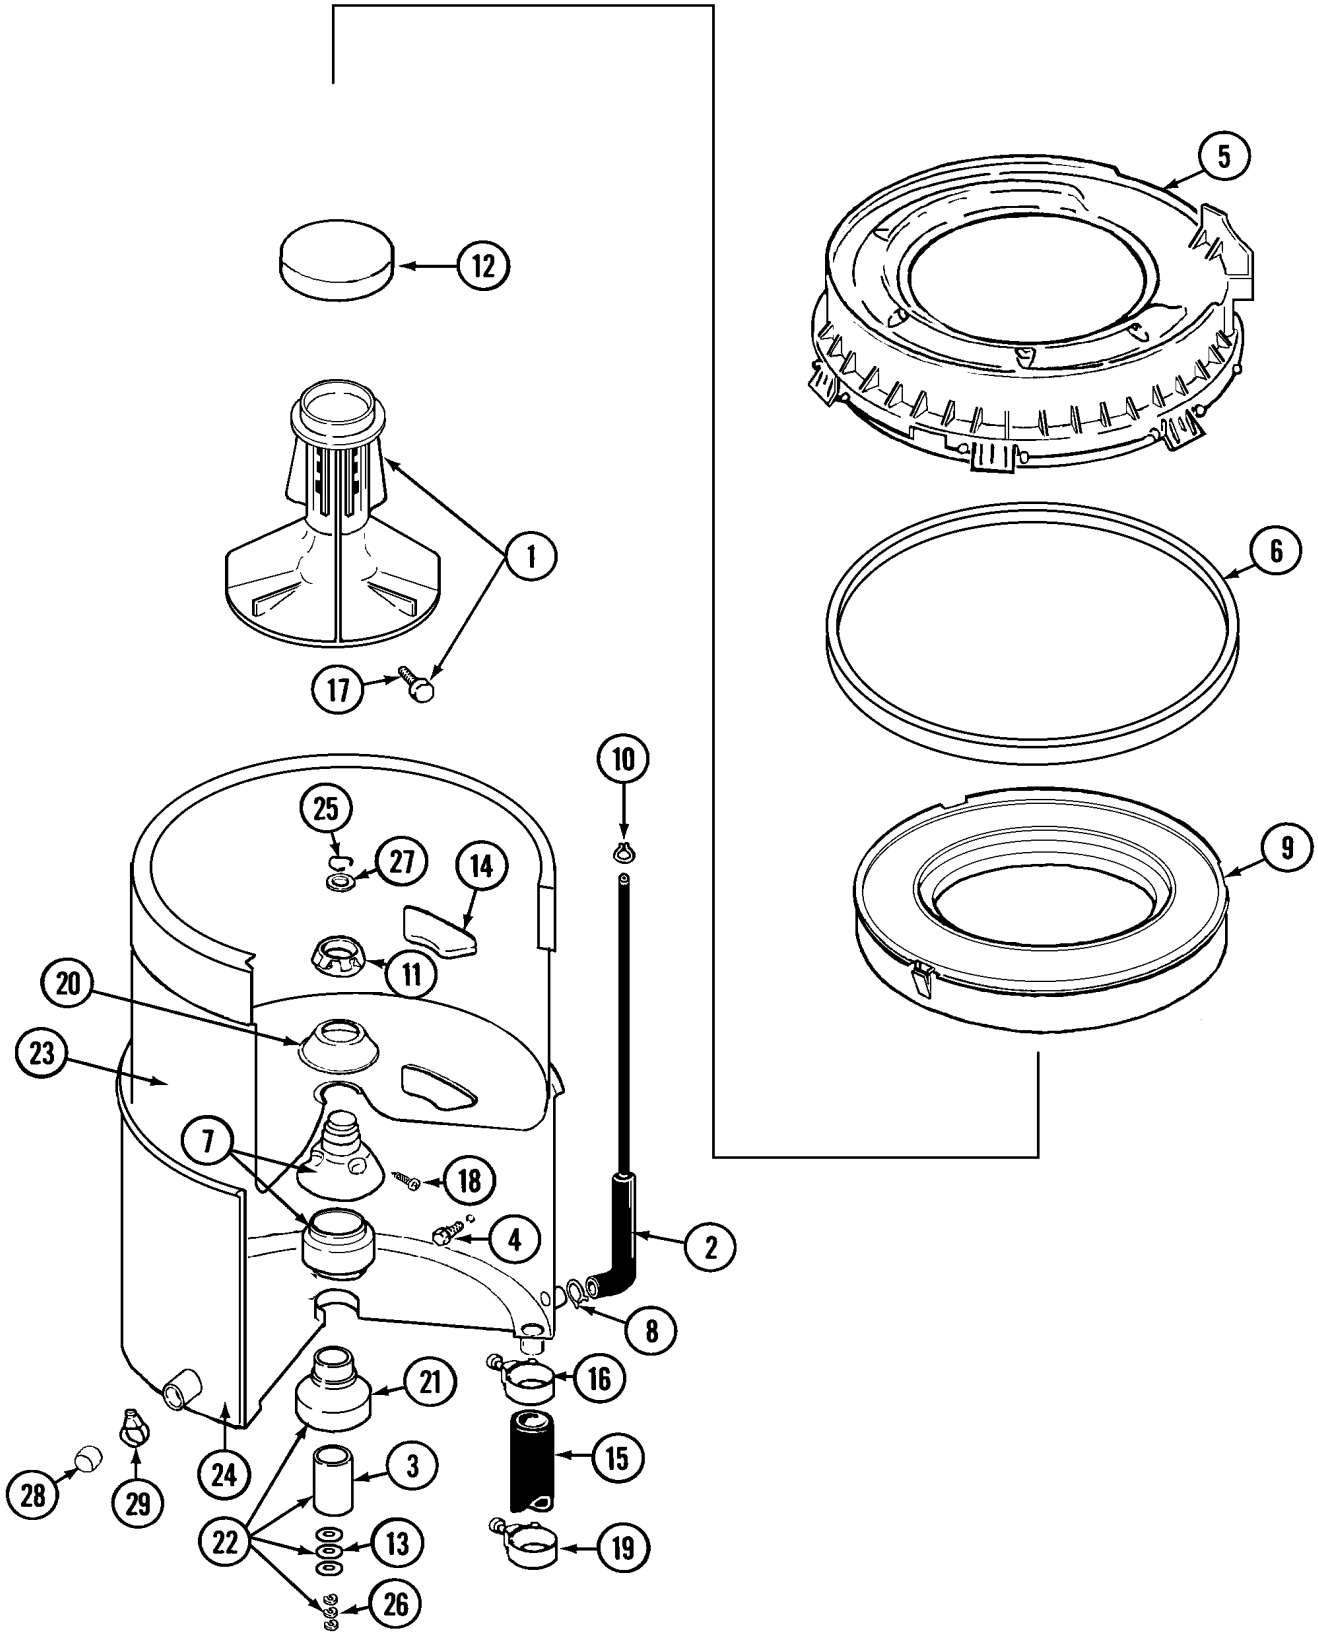

**Repair  
Parts  
List**

MODEL NUMBER  
MAT13MNAGW

**WASHER  
MAT13 1**

When requesting service or ordering parts, always provide the following information:

- Product Type
- Part Number
- Model Number
- Part Description

**MAYTAG**®

©2005 Maytag Services

Section: CONTROL PANEL

**MAT13 1 P1**

**MAT13 1 P2**

Section: CABINET

**MAT13 1 P3**

Section: TUB

**MAT13 1 P4**

Section: BASE

**MAT13 1 P5**

**MAT13 1 P6**

**MAT13 1 P7**

Section: WIRING INFORMATION

**MAT13 1 P8**