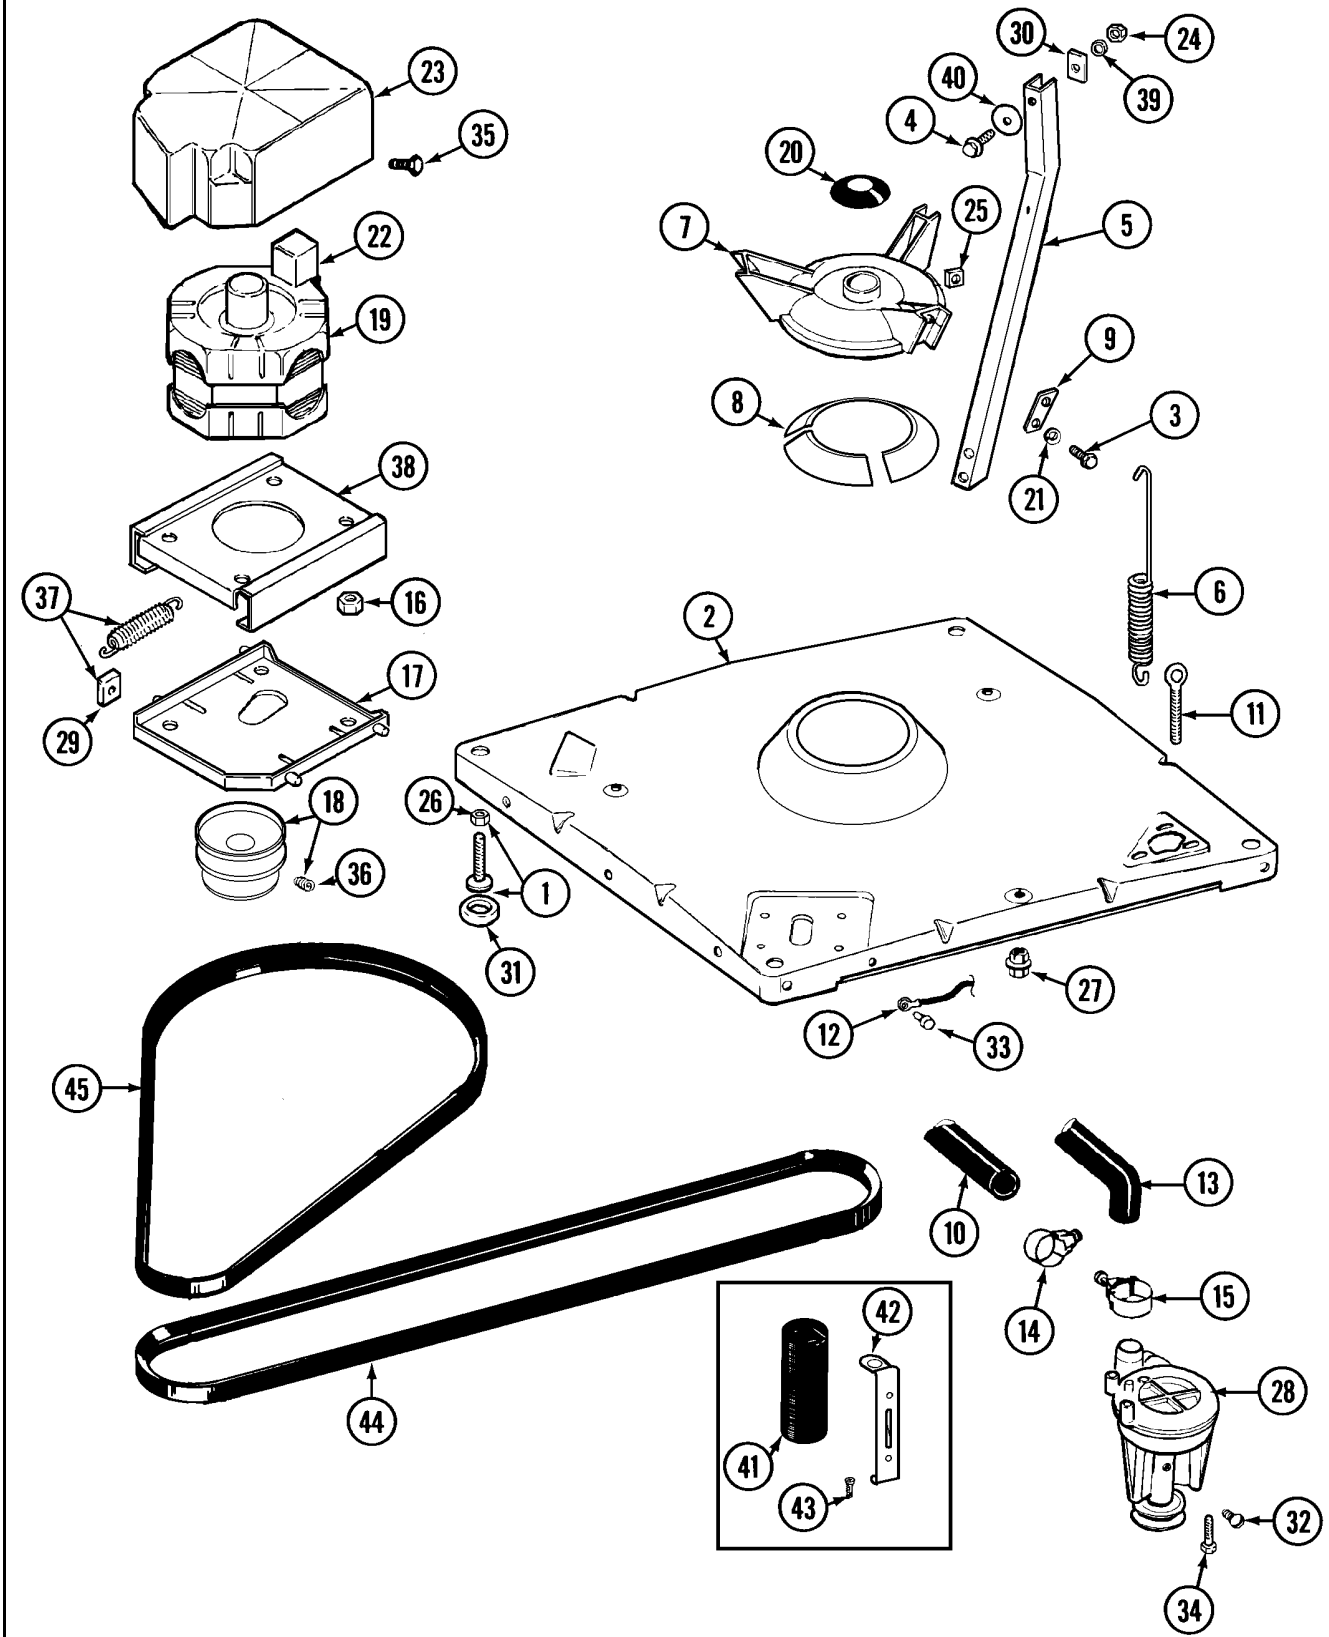

**Repair
Parts
List**

MODEL NUMBER
MAT12PDAGW

**WASHER
MAT12 2**

When requesting service or ordering parts, always provide the following information:

- **Product Type**
- **Part Number**
- **Model Number**
- **Part Description**

MAT12 2 P4

Section: TUB (MAT12PDAG/PDEG/PSAG)

MAT12 2 P5

Section: BASE (MAT12PDAG/PDEG/PSAG)

MAT12 2 P6

MAT12 2 P7

MAT12 2 P8