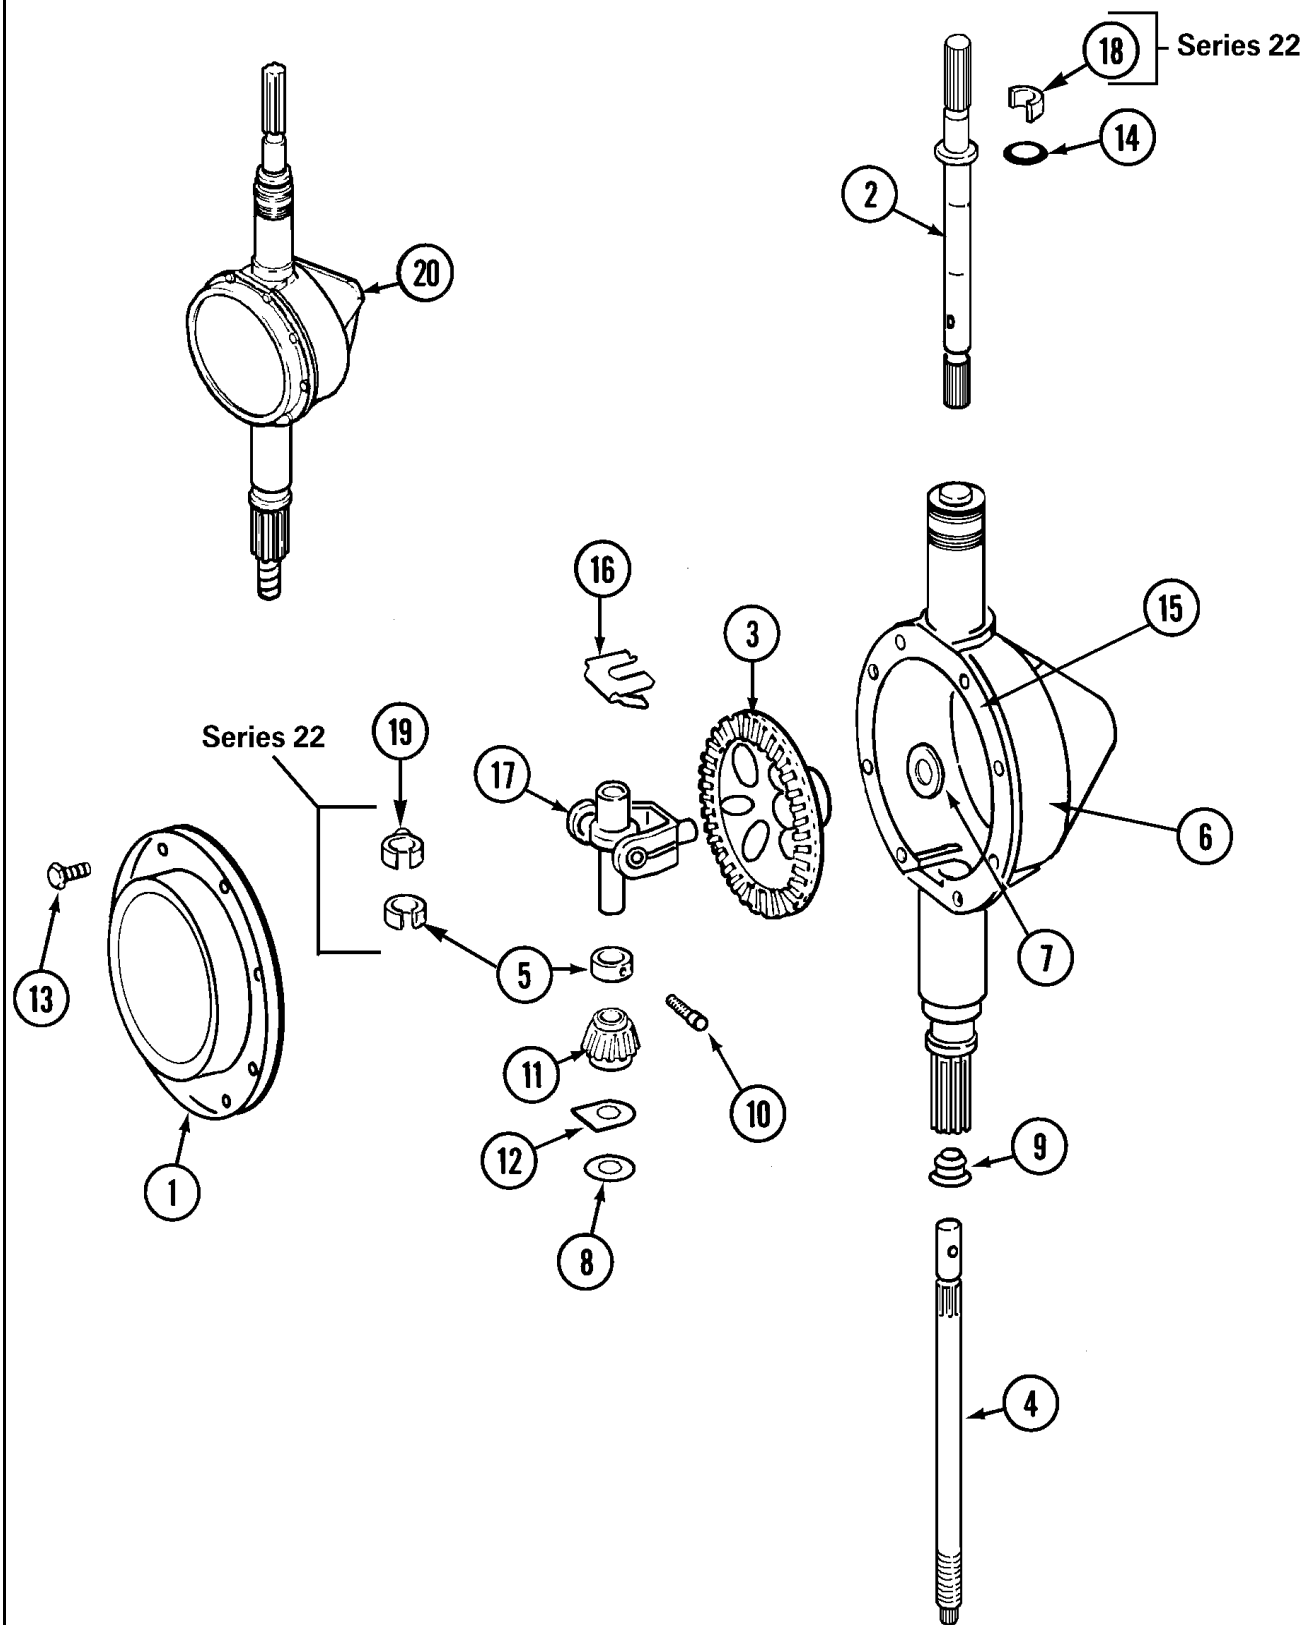

**Repair
Parts
List**

MODEL NUMBER
MAT12PDAGW

**WASHER
MAT12 2**

When requesting service or ordering parts, always provide the following information:

- **Product Type**
- **Part Number**
- **Model Number**
- **Part Description**

MAT12 2 P4

Section: TUB (MAT12PDAG/PDEG/PSAG)

MAT12 2 P5

Section: BASE (MAT12PDAG/PDEG/PSAG)

MAT12 2 P6

MAT12 2 P7

MAT12 2 P8