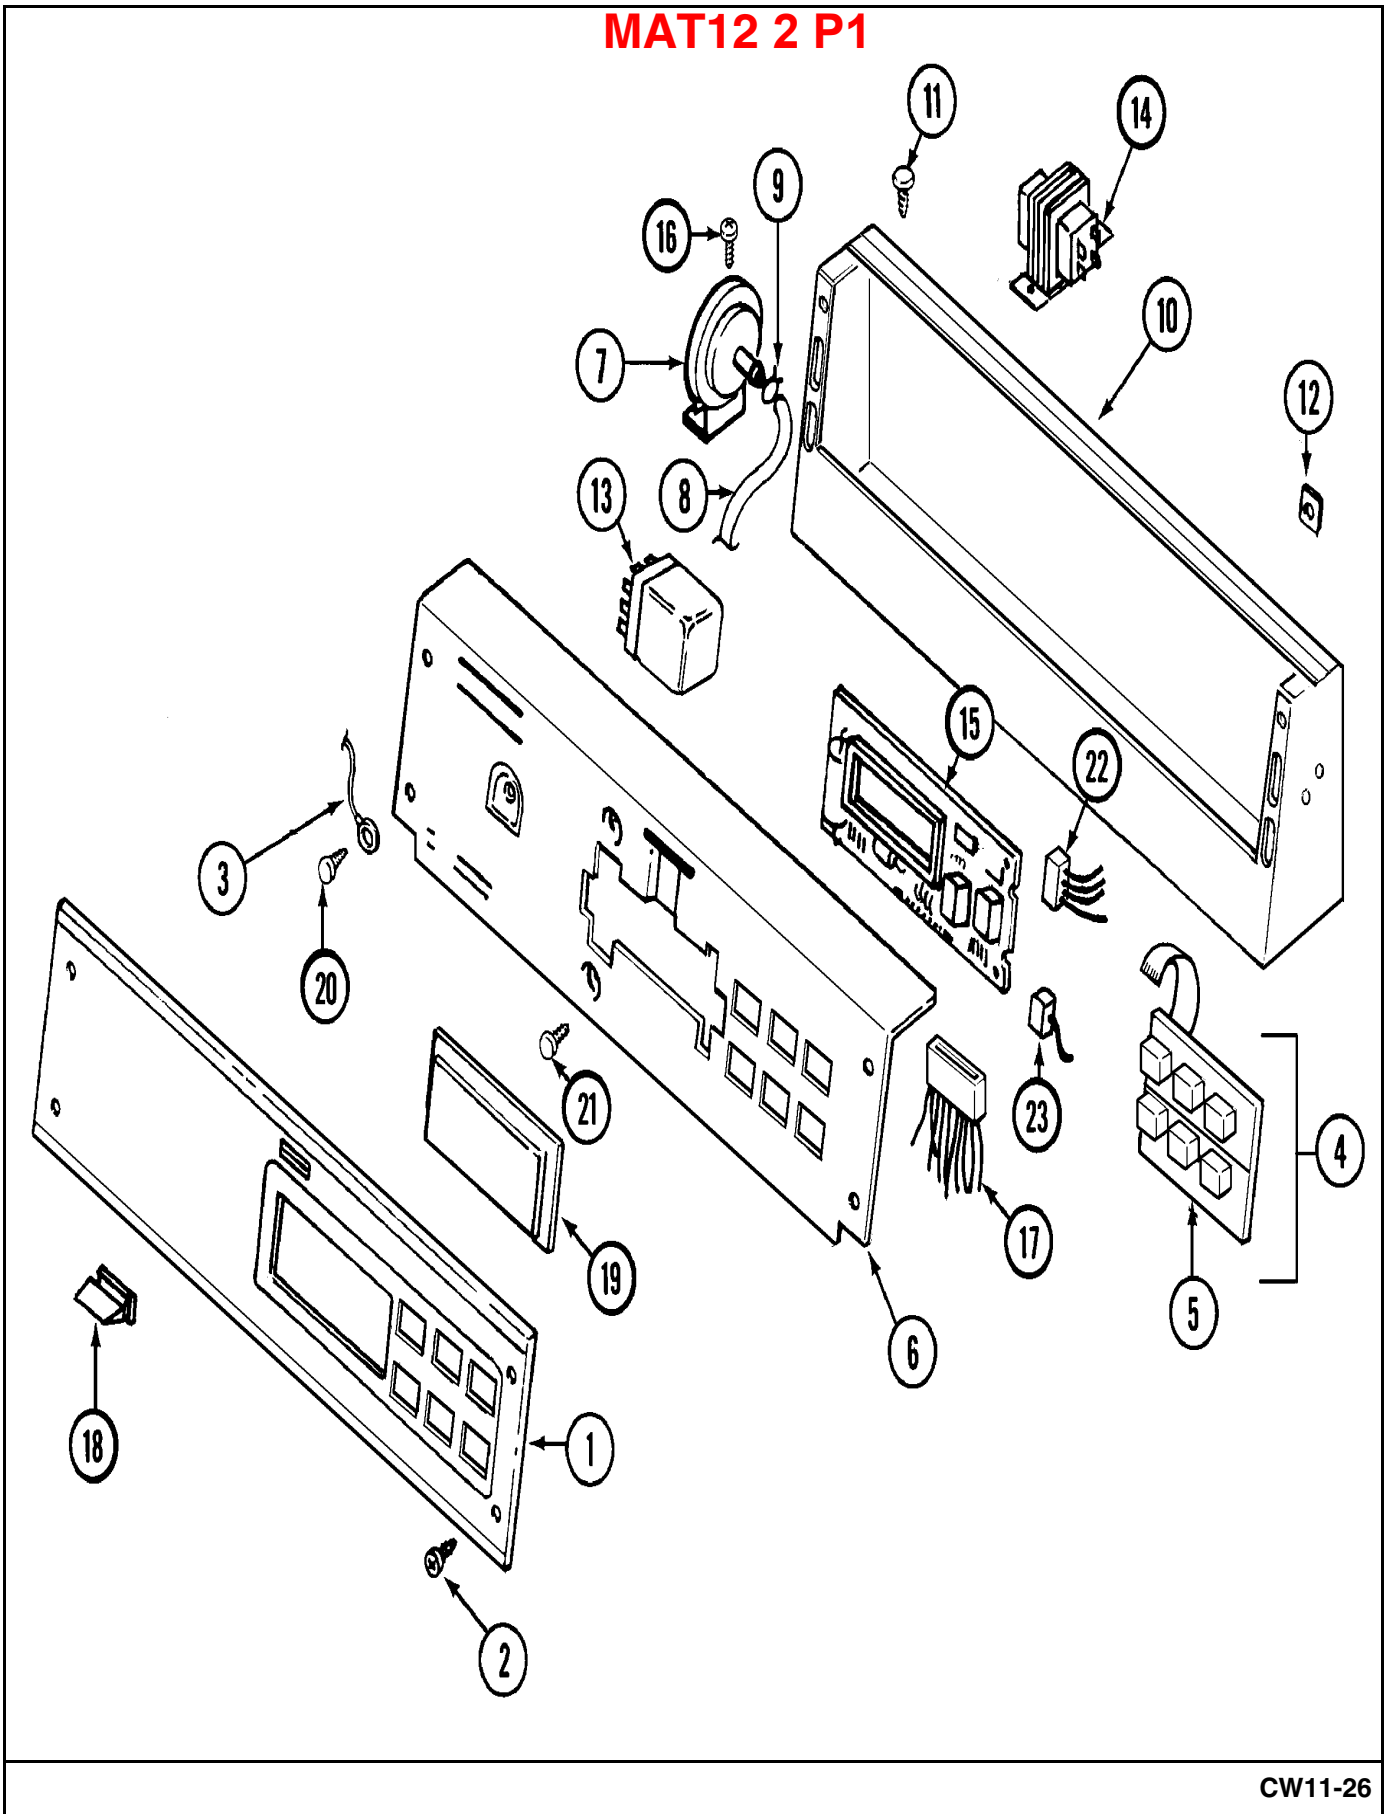

**Repair
Parts
List**

MODEL NUMBER
MAT12PDAGW

**WASHER
MAT12 2**

When requesting service or ordering parts, always provide the following information:

- **Product Type**
- **Part Number**
- **Model Number**
- **Part Description**

MAYTAG®

©2005 Maytag Services

Section: CONTROL PANEL (MAT12PDAG/PDEG/PSAG)

MAT12 2 P1

MAT12 2 P2

* CONTACT YOUR COMMERCIAL LAUNDRY DISTRIBUTOR

MAT12 2 P3

Section: CABINET (MAT12PDAG/PDEG/PSAG)