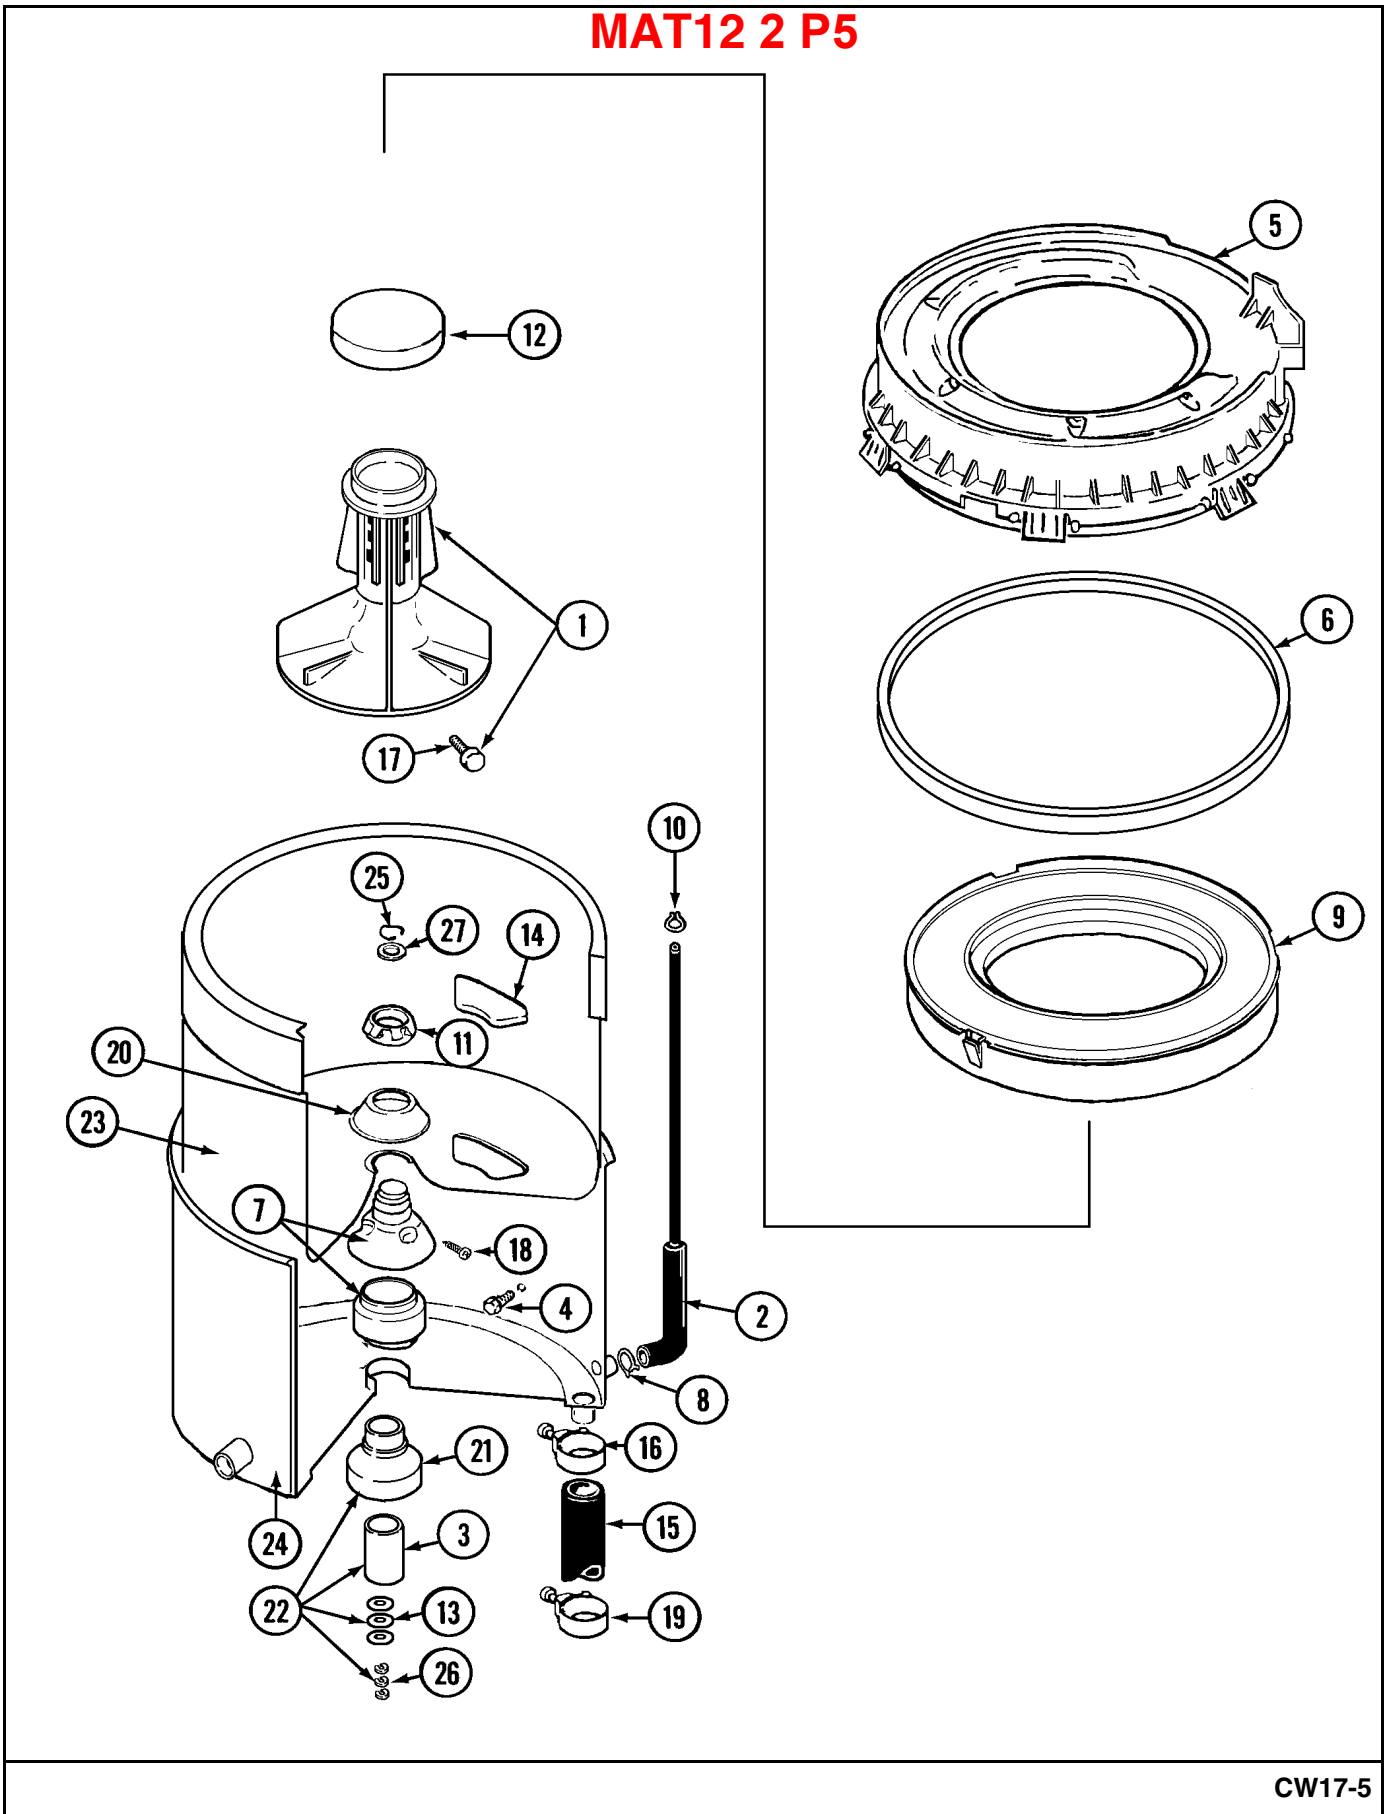

**Repair
Parts
List**

MODEL NUMBER
MAT12PDAGW

**WASHER
MAT12 2**

When requesting service or ordering parts, always provide the following information:

- **Product Type**
- **Part Number**
- **Model Number**
- **Part Description**

MAYTAG®

©2005 Maytag Services

Section: CONTROL PANEL (MAT12PDAG/PDEG/PSAG)

MAT12 2 P1

MAT12 2 P2

* CONTACT YOUR COMMERCIAL LAUNDRY DISTRIBUTOR

MAT12 2 P3

Section: CABINET (MAT12PDAG/PDEG/PSAG)

MAT12 2 P4

Section: TUB (MAT12PDAG/PDEG/PSAG)

MAT12 2 P5

Section: BASE (MAT12PDAG/PDEG/PSAG)

MAT12 2 P6

MAT12 2 P7

MAT12 2 P8