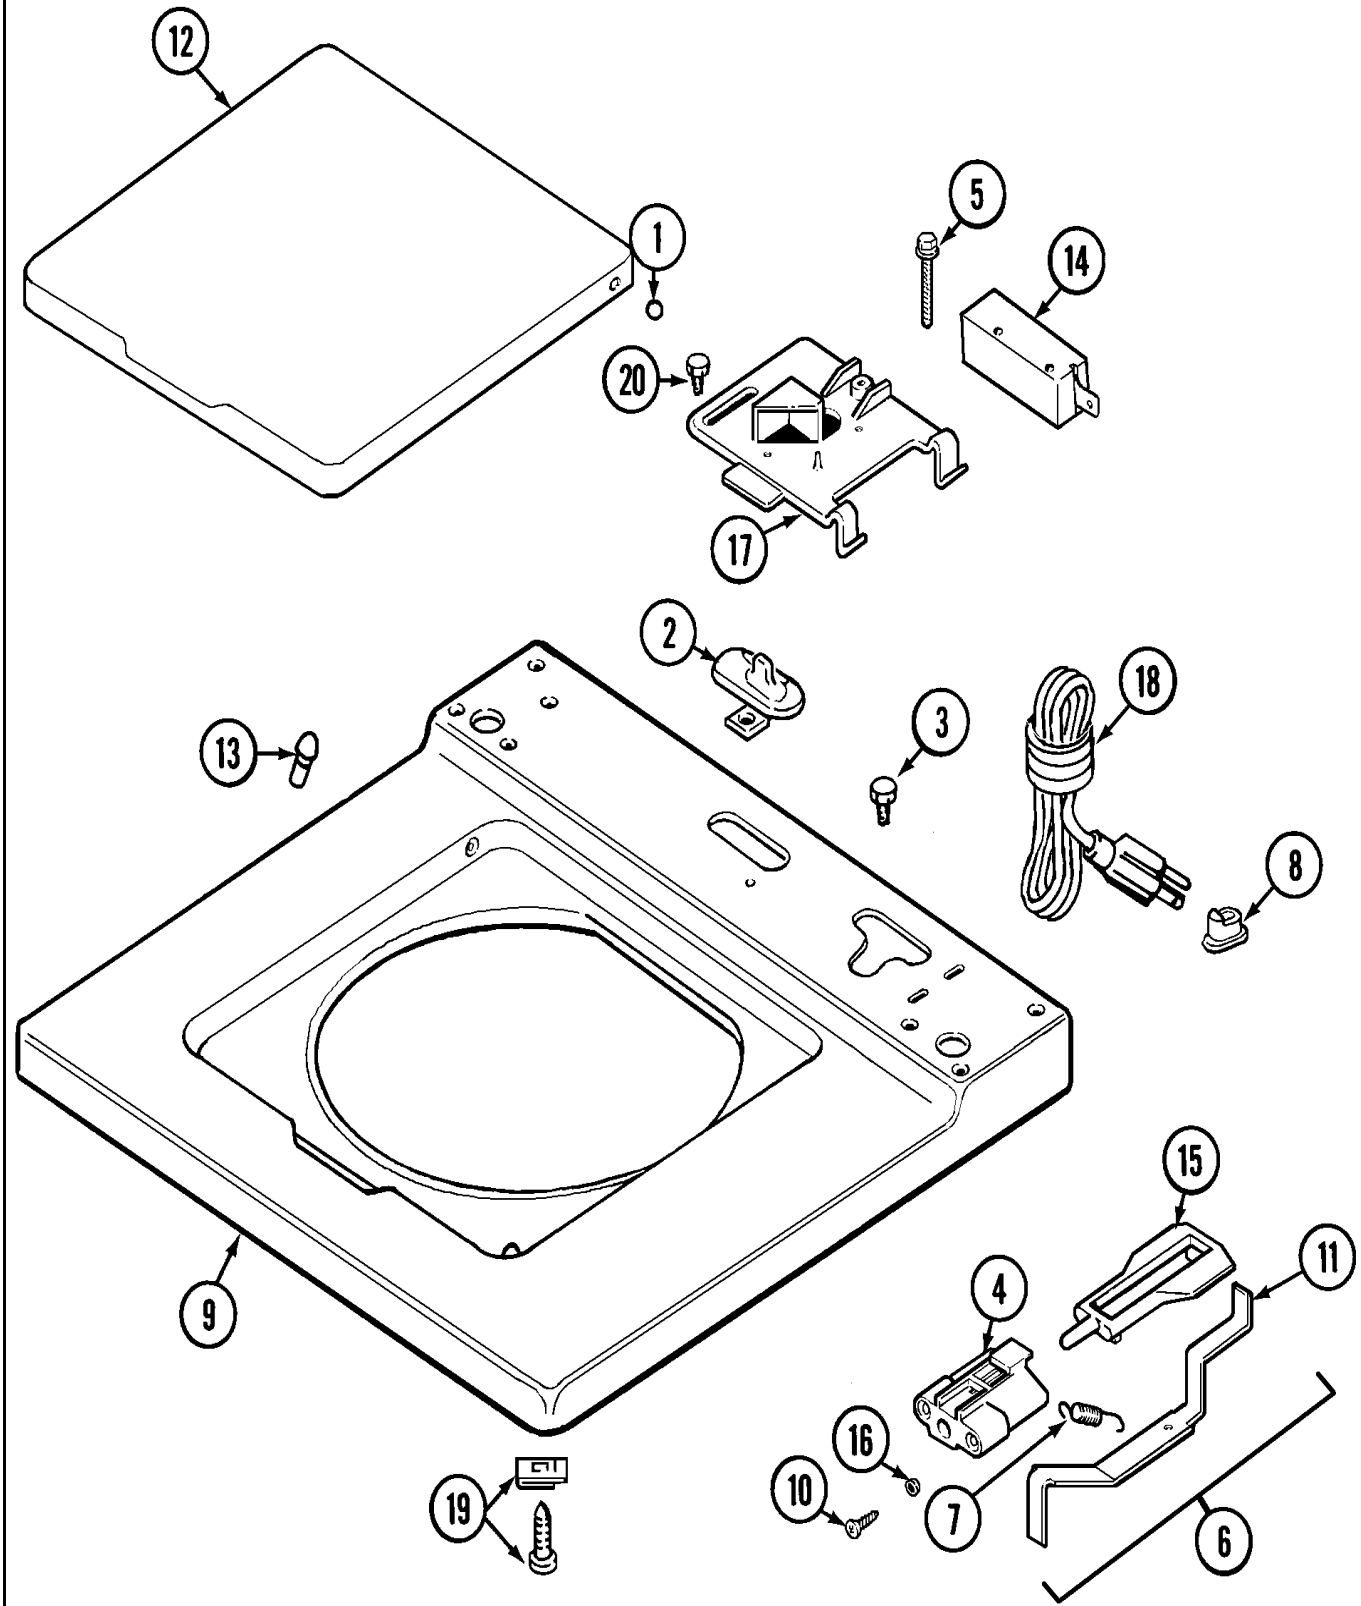

**Repair
Parts
List**

MODEL NUMBER
MAT12PDAGW

**WASHER
MAT12 2**

When requesting service or ordering parts, always provide the following information:

- **Product Type**
- **Part Number**
- **Model Number**
- **Part Description**

MAYTAG®

©2005 Maytag Services

Section: CONTROL PANEL (MAT12PDAG/PDEG/PSAG)

MAT12 2 P1

MAT12 2 P2

* CONTACT YOUR COMMERCIAL LAUNDRY DISTRIBUTOR

MAT12 2 P3

Section: CABINET (MAT12PDAG/PDEG/PSAG)