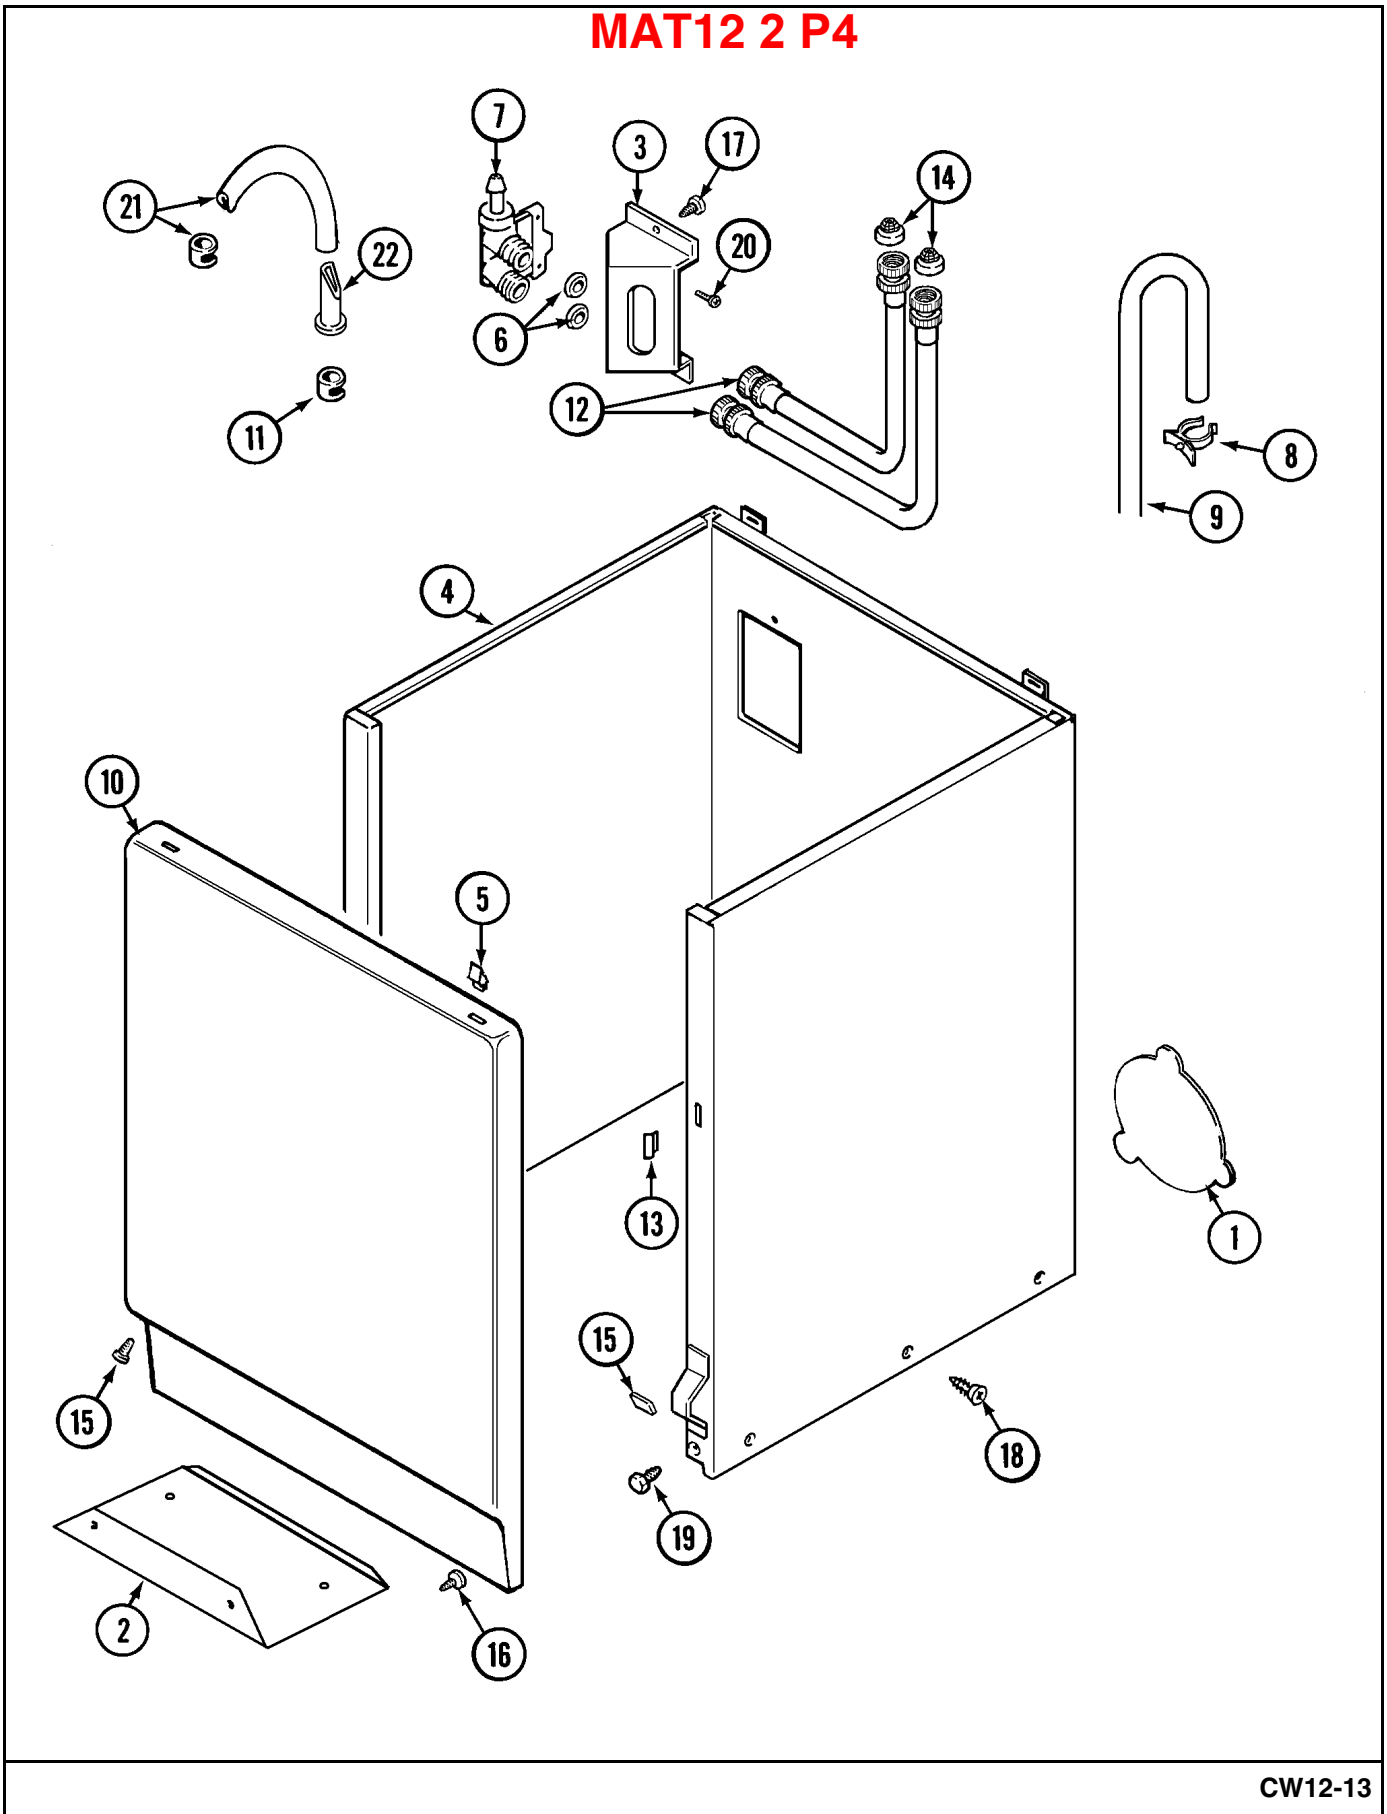

Section: CABINET (MAT12PDAG/PDEG/PSAG)

MAT12 2 P4