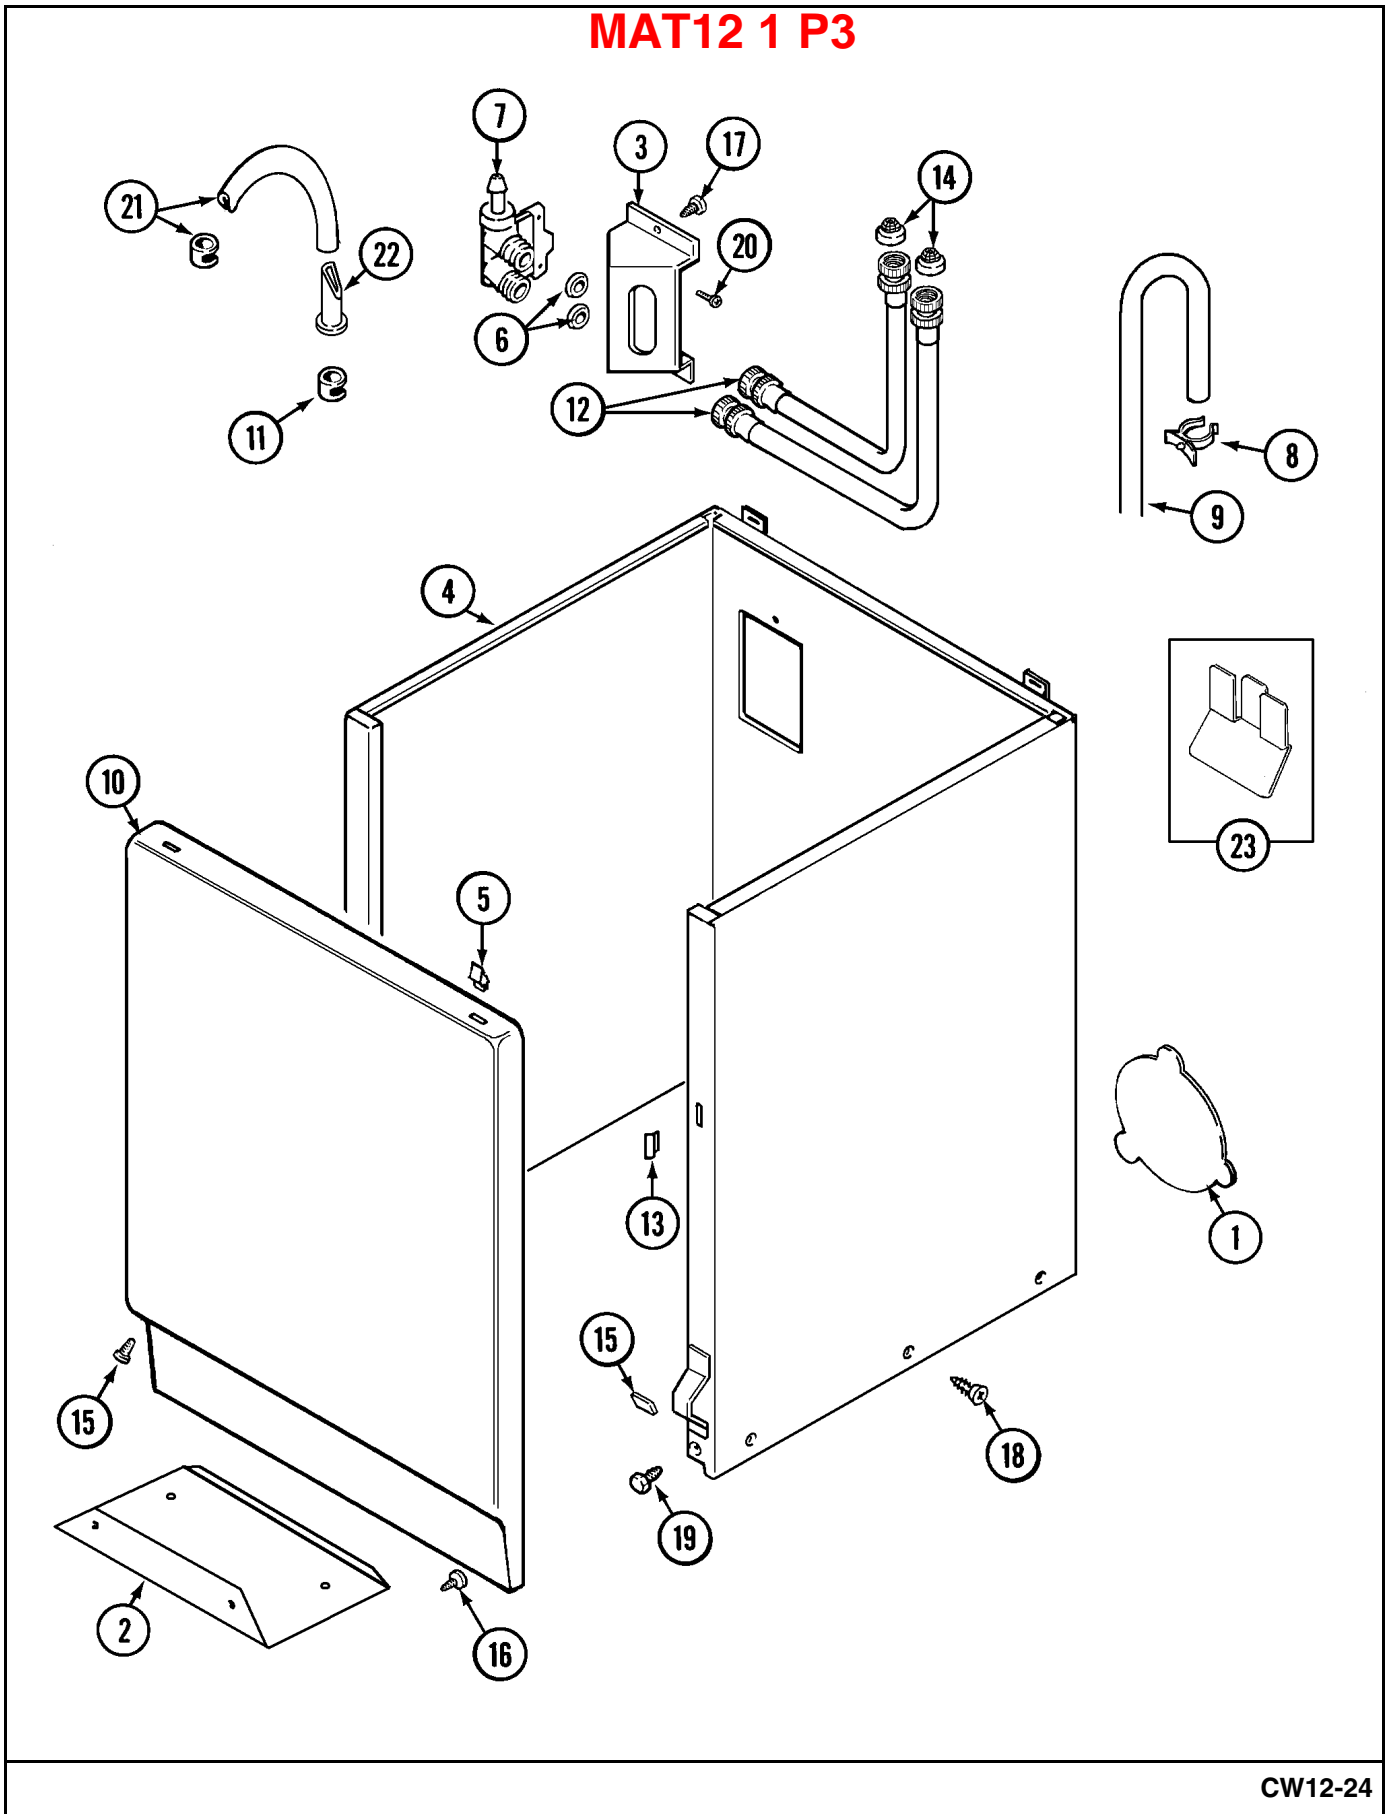

**Repair  
Parts  
List**

MODEL NUMBER  
MAT12CSAGW

**WASHER  
MAT12 1**

When requesting service or ordering parts, always provide the following information:

- Product Type
- Part Number
- Model Number
- Part Description

**MAYTAG**®

©2005 Maytag Services

Section: CONTROL PANEL

**MAT12 1 P1**

Section: CONTROL CENTER

**MAT12 1 P2**

\* CONTACT YOUR COMMERCIAL LAUNDRY DISTRIBUTOR

Section: CABINET

**MAT12 1 P3**

**MAT12 1 P4**

Section: BASE

**MAT12 1 P5**

**MAT12 1 P6**

Section: CLUTCH & BRAKE

**MAT12 1 P7**

**MAT12 1 P9**