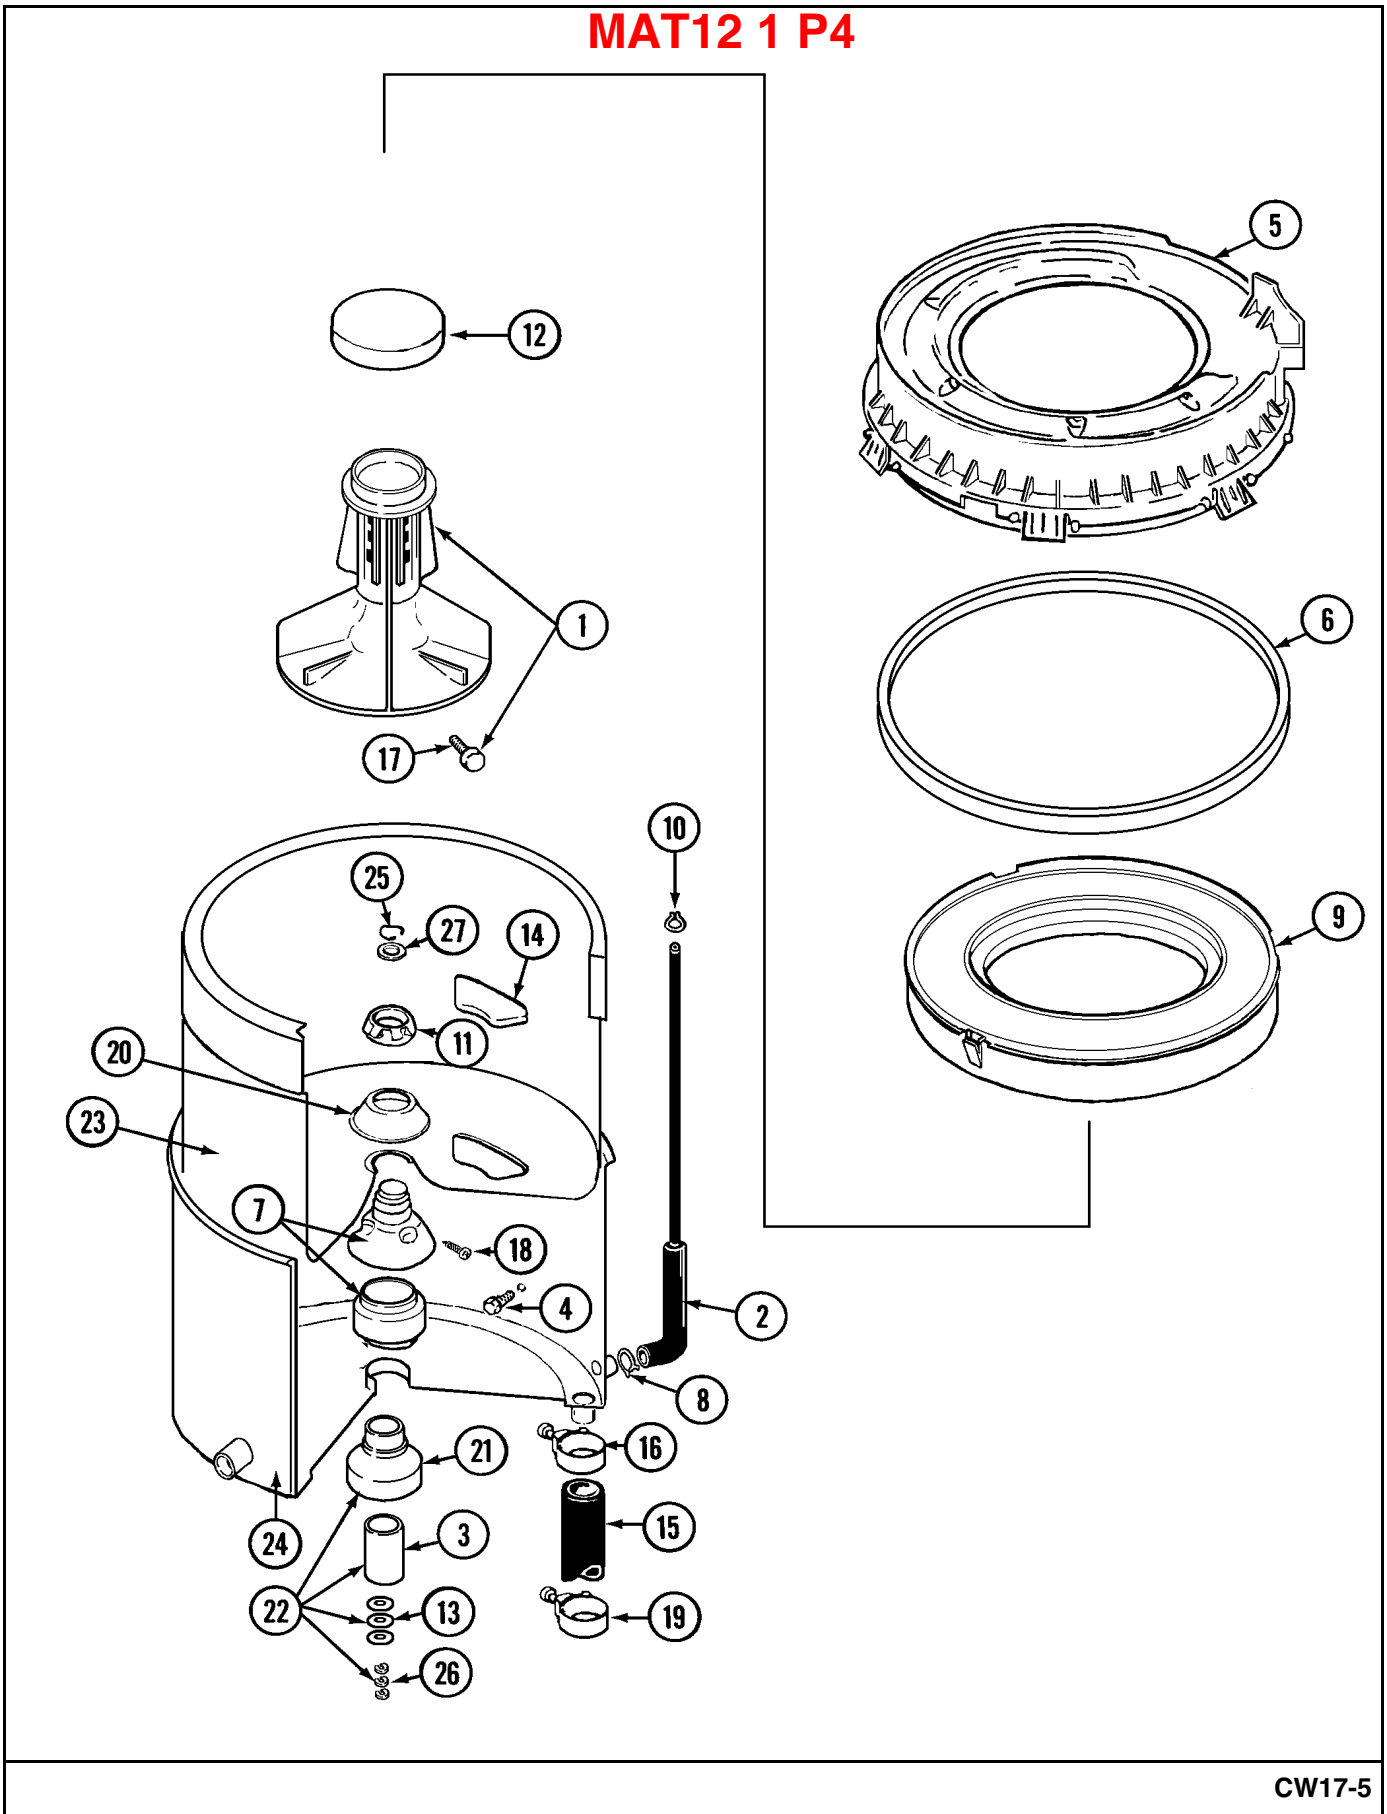

**Repair  
Parts  
List**

MODEL NUMBER  
MAT12CSAGW

**WASHER  
MAT12 1**

When requesting service or ordering parts, always provide the following information:

- Product Type
- Part Number
- Model Number
- Part Description

**MAYTAG**®

©2005 Maytag Services

Section: CONTROL PANEL

**MAT12 1 P1**

Section: CONTROL CENTER

**MAT12 1 P2**

\* CONTACT YOUR COMMERCIAL LAUNDRY DISTRIBUTOR

Section: CABINET

**MAT12 1 P3**

**MAT12 1 P4**

Section: BASE

**MAT12 1 P5**

**MAT12 1 P6**

Section: CLUTCH & BRAKE

**MAT12 1 P7**

**MAT12 1 P9**