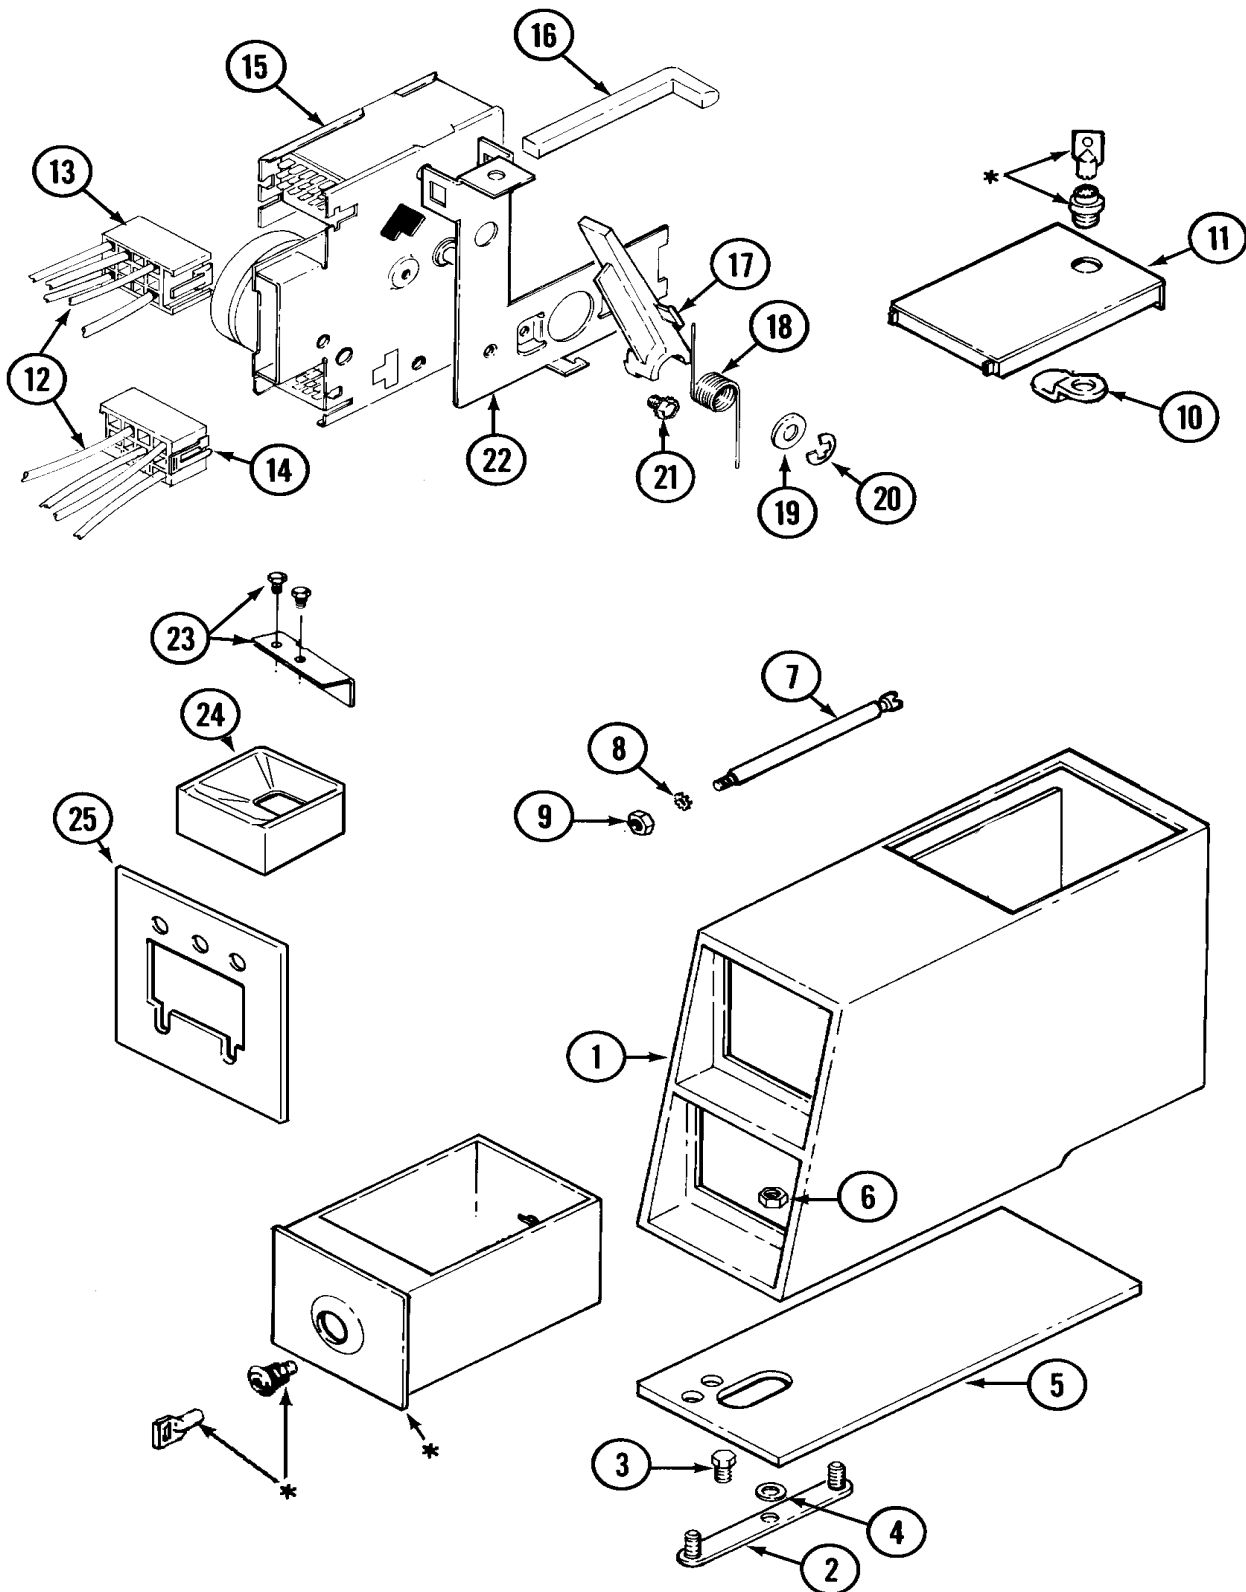

**Repair  
Parts  
List**

MODEL NUMBER  
MAT12CSAGW

**WASHER  
MAT12 1**

When requesting service or ordering parts, always provide the following information:

- Product Type
- Part Number
- Model Number
- Part Description

**MAYTAG**®

©2005 Maytag Services

Section: CONTROL PANEL

**MAT12 1 P1**

Section: CONTROL CENTER

**MAT12 1 P2**

\* CONTACT YOUR COMMERCIAL LAUNDRY DISTRIBUTOR

Section: CABINET

**MAT12 1 P3**

**MAT12 1 P4**

Section: BASE

**MAT12 1 P5**

**MAT12 1 P6**

Section: CLUTCH & BRAKE

**MAT12 1 P7**

**MAT12 1 P9**