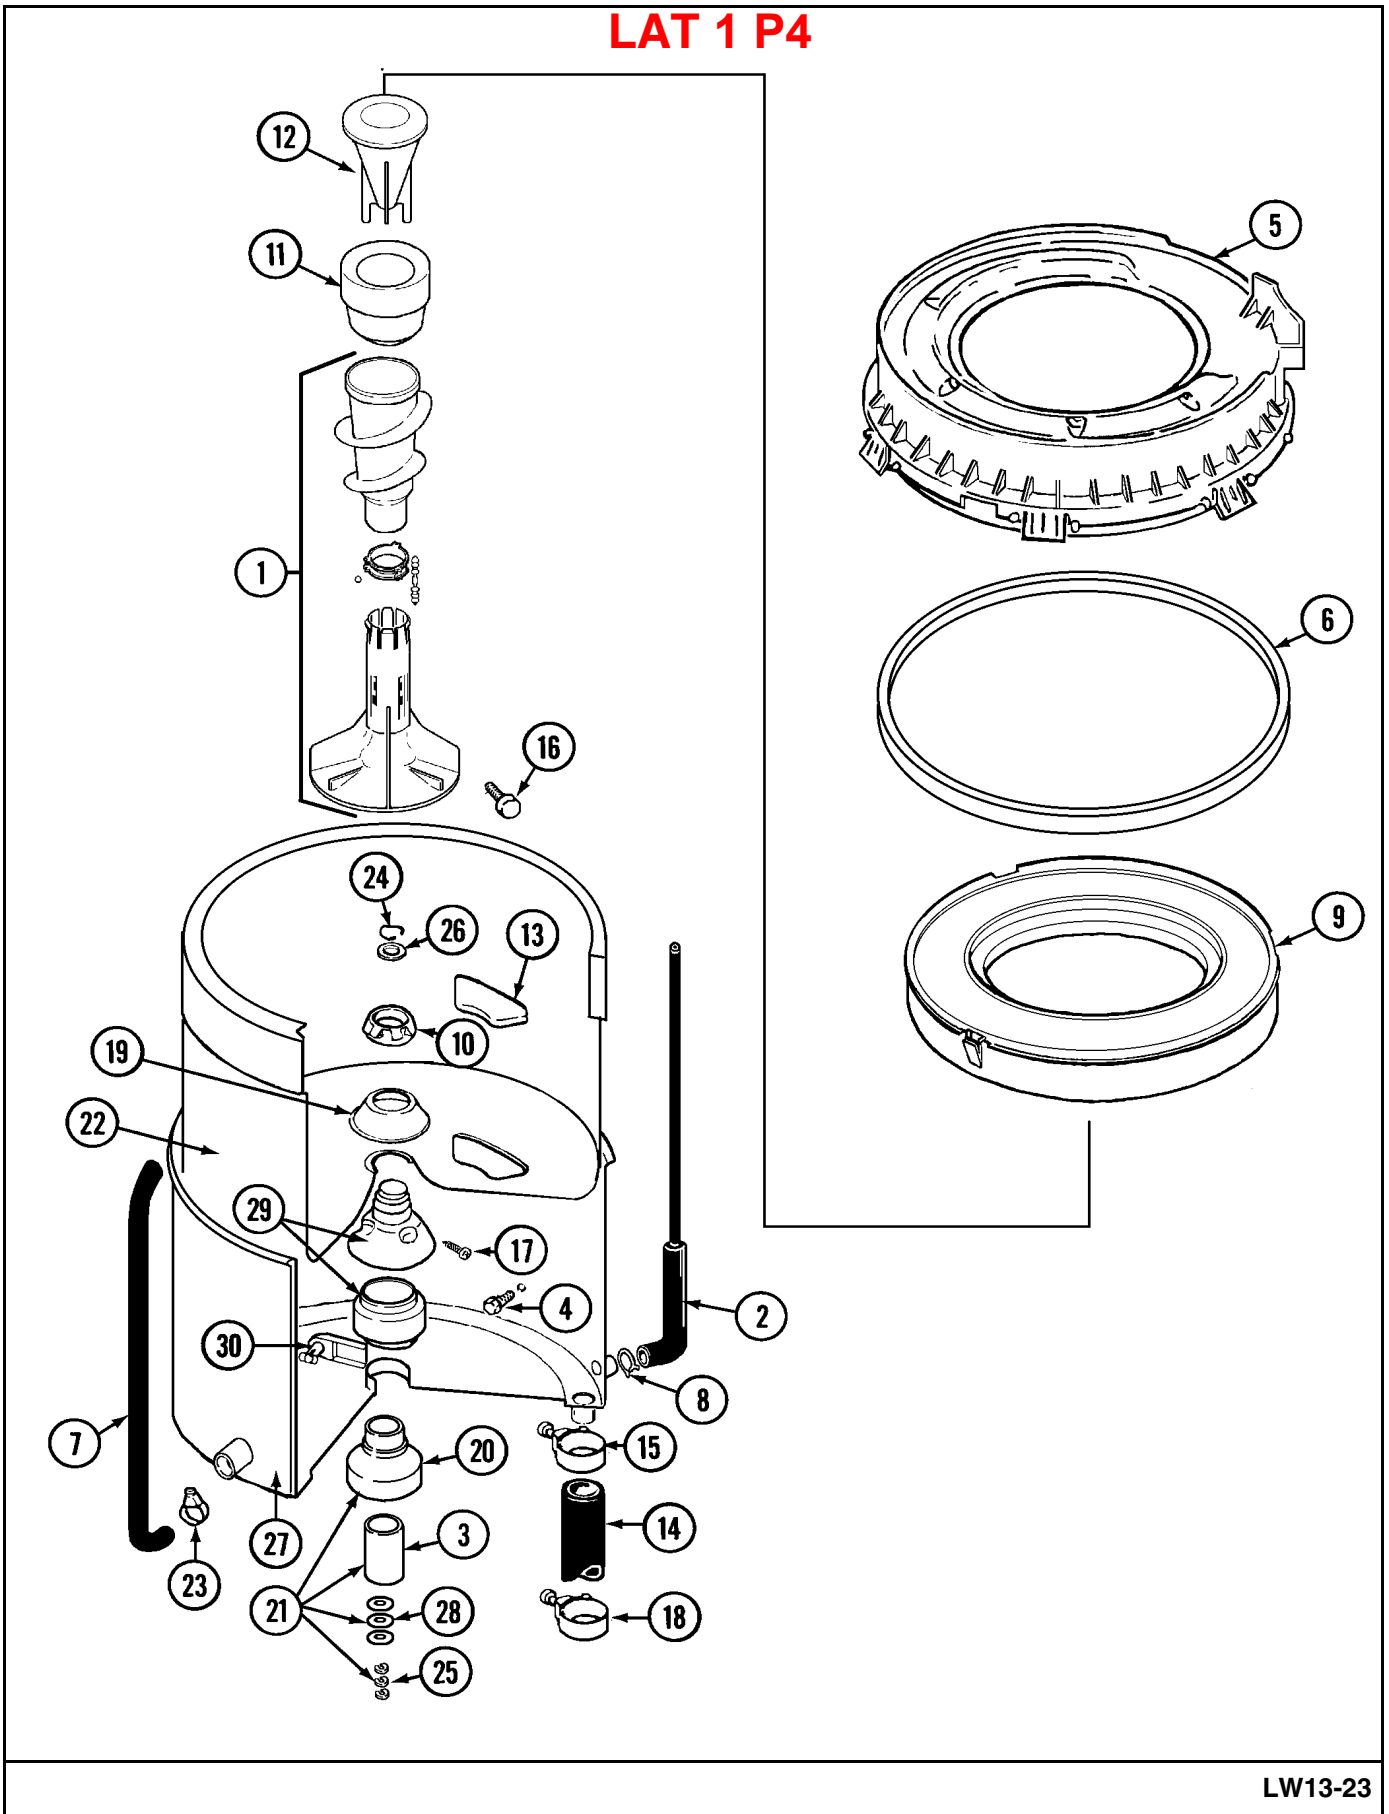

**Repair  
Parts  
List**

MODEL NUMBER  
LAT9306AGE

**WASHER  
LAT 1**

When requesting service or ordering parts, always provide the following information:

- Product Type
- Part Number
- Model Number
- Part Description

**MAYTAG**®

©2005 Maytag Services

Section: CONTROL PANEL

LAT 1 P1

Section: TOP

LAT 1 P2

Section: CABINET

LAT 1 P3

Section: TUB

LAT 1 P4

LAT 1 P5

Section: BASE

LAT 1 P6

Section: CLUTCH, BRAKE & BELTS

LAT 1 P7

Section: WIRING INFORMATION

**LAT 1 P8**