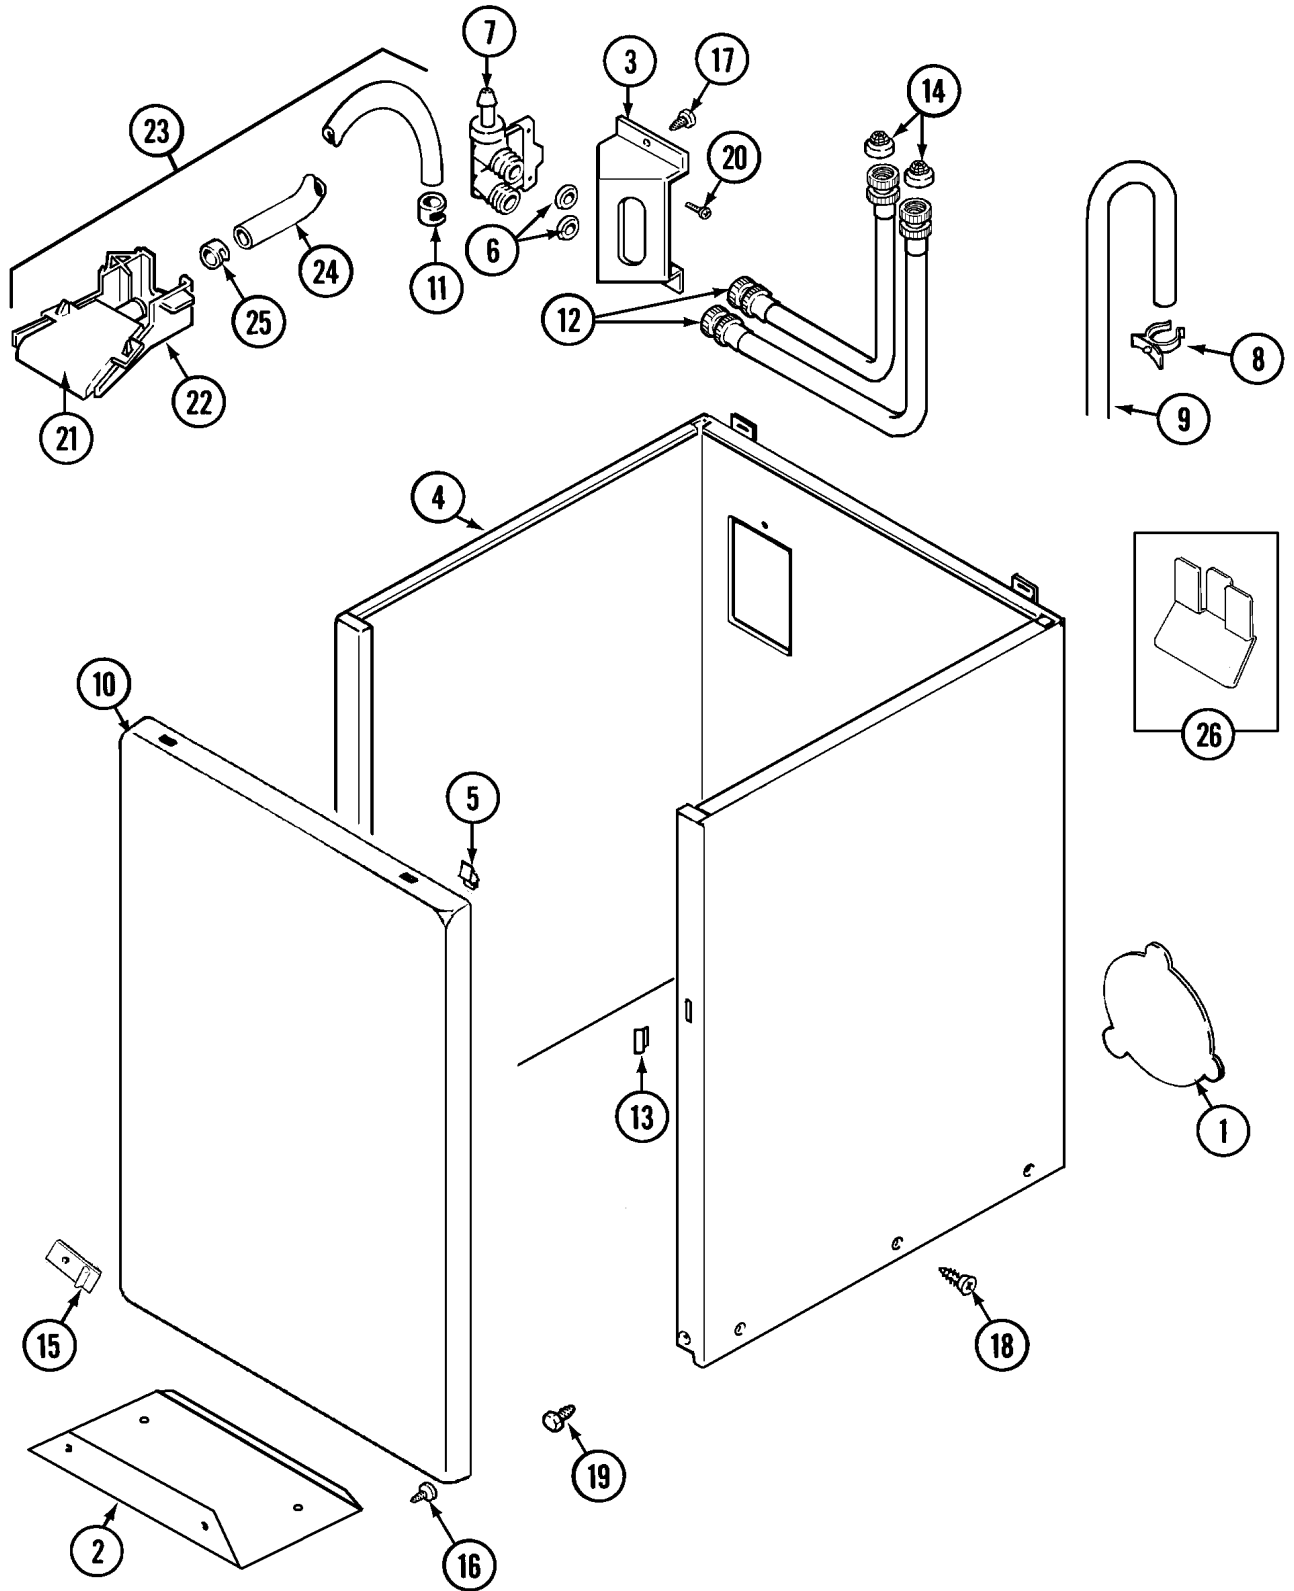

**Repair  
Parts  
List**

MODEL NUMBER  
LAT9306AGE

**WASHER  
LAT 1**

When requesting service or ordering parts, always provide the following information:

- Product Type
- Part Number
- Model Number
- Part Description

**MAYTAG**®

©2005 Maytag Services

Section: CONTROL PANEL

LAT 1 P1

Section: TOP

LAT 1 P2

Section: CABINET

LAT 1 P3

Section: TUB

LAT 1 P4

LAT 1 P5

Section: BASE

LAT 1 P6

Section: CLUTCH, BRAKE & BELTS

LAT 1 P7

Section: WIRING INFORMATION