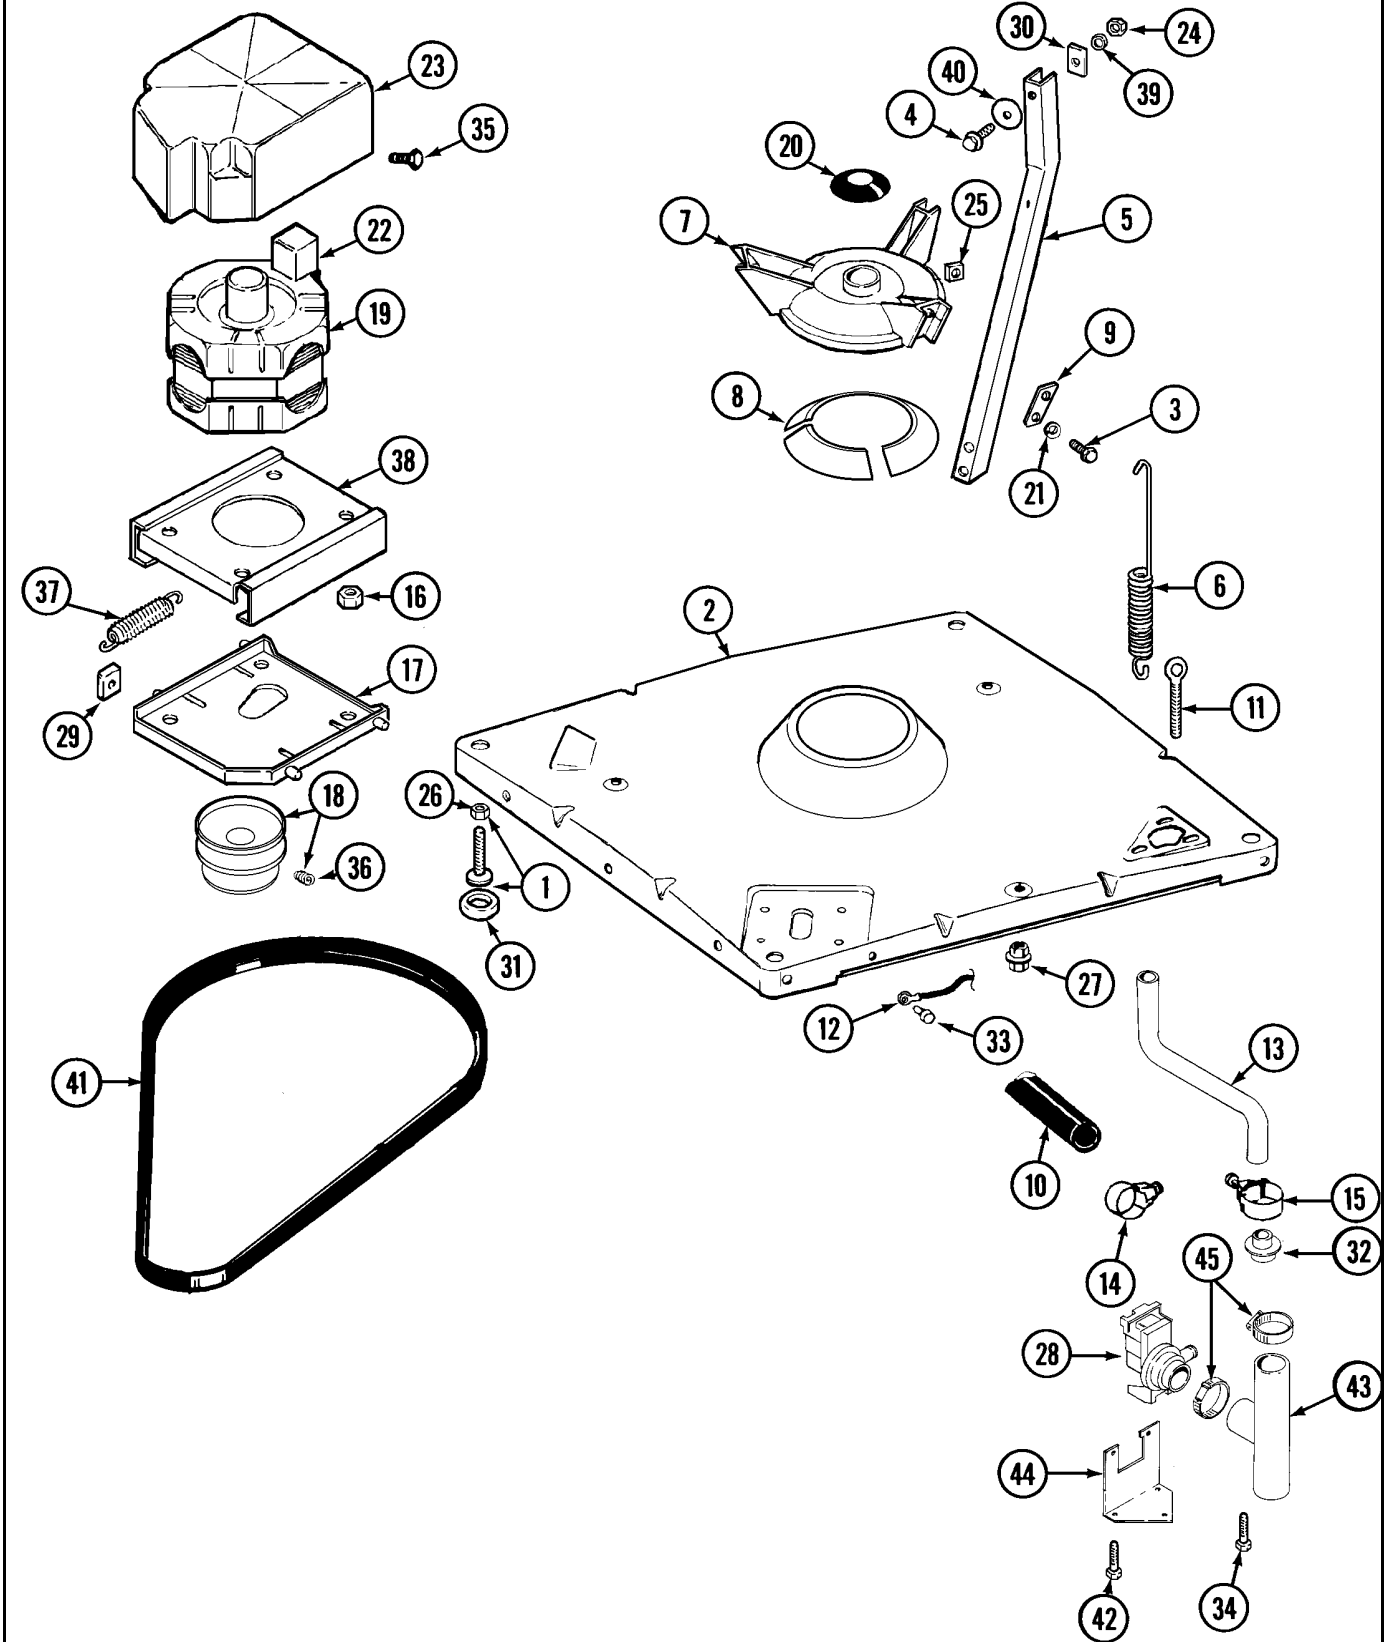

**Repair  
Parts  
List**

MODEL NUMBER  
LAT9306AGE

**WASHER  
LAT 1**

When requesting service or ordering parts, always provide the following information:

- Product Type
- Part Number
- Model Number
- Part Description

Section: TUB

LAT 1 P4

LAT 1 P5

Section: BASE

LAT 1 P6

Section: CLUTCH, BRAKE & BELTS

LAT 1 P7

Section: WIRING INFORMATION