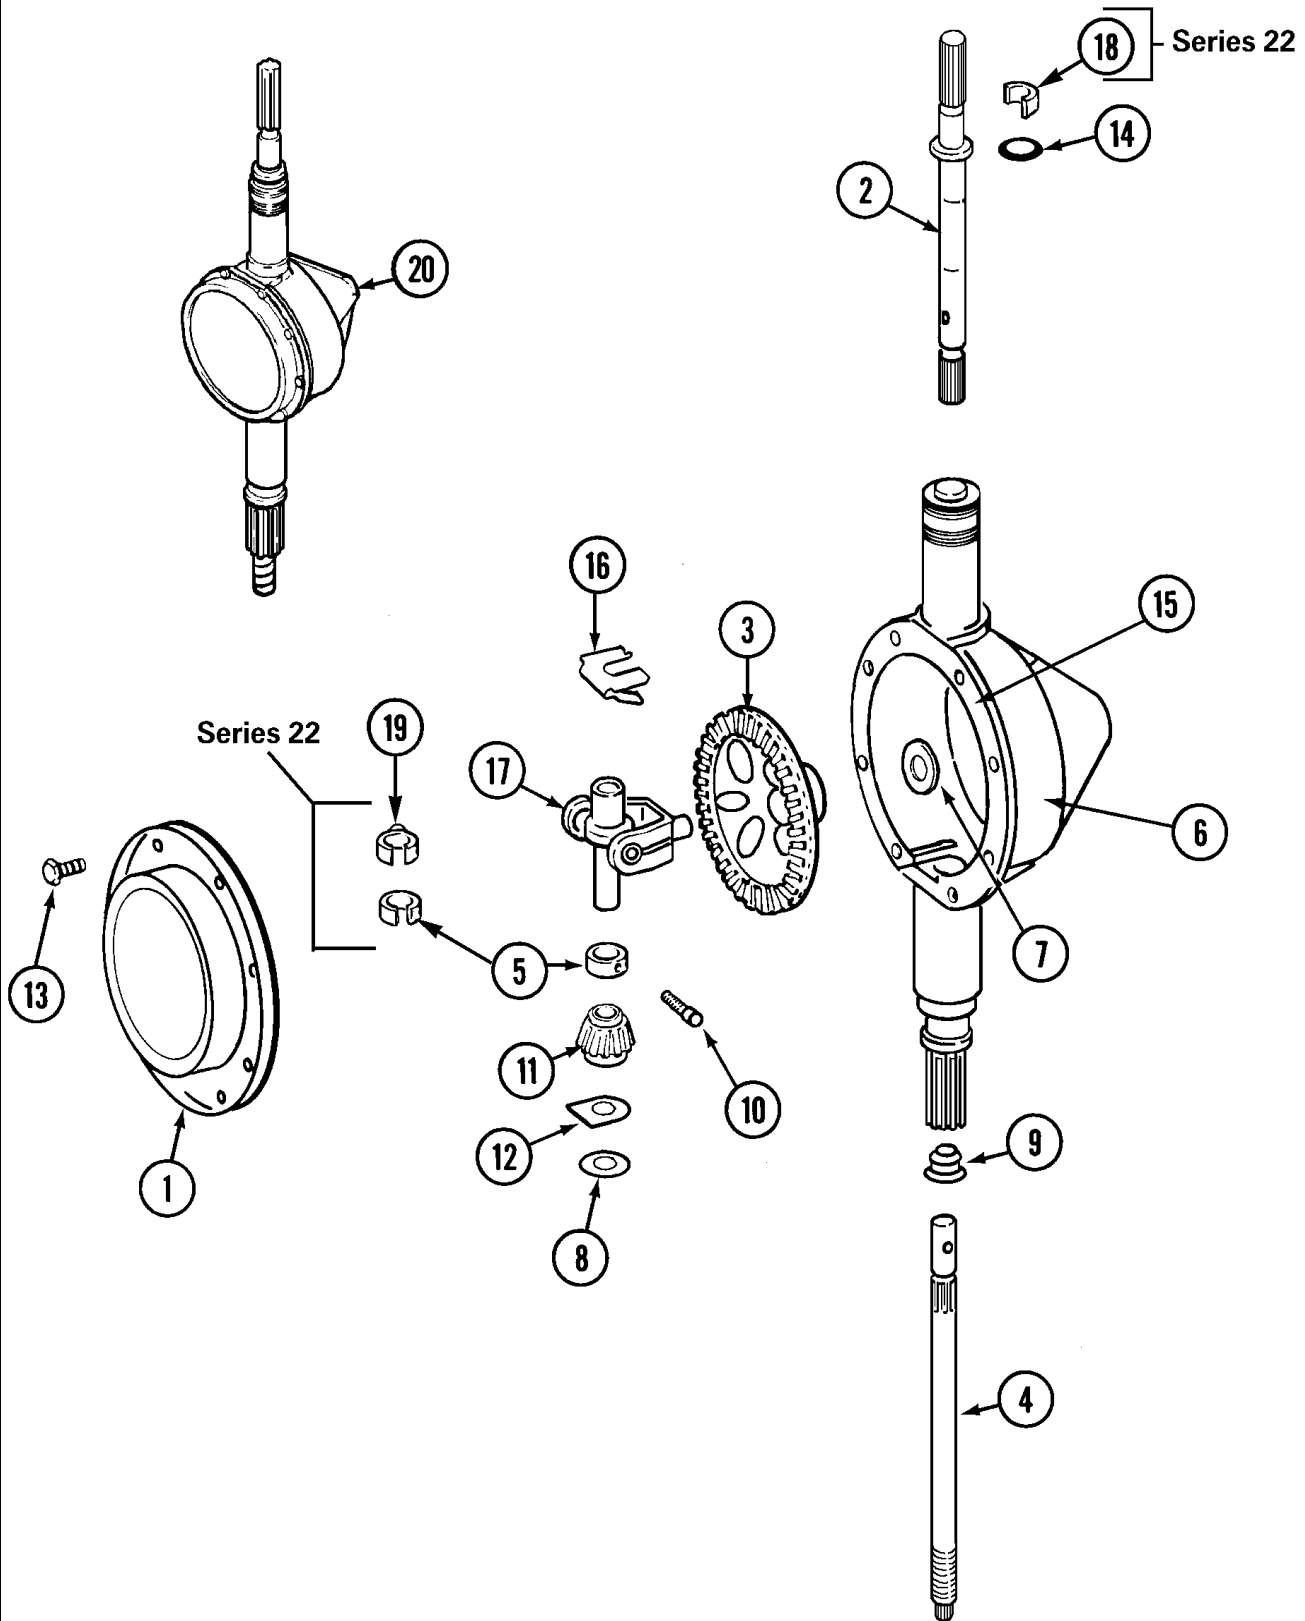

**Repair  
Parts  
List**

MODEL NUMBER  
LAT9306AGE

**WASHER  
LAT 1**

When requesting service or ordering parts, always provide the following information:

- Product Type
- Part Number
- Model Number
- Part Description

**MAYTAG**®

©2005 Maytag Services

Section: CONTROL PANEL

LAT 1 P1

Section: TOP

LAT 1 P2

Section: CABINET

LAT 1 P3

Section: TUB

LAT 1 P4

LAT 1 P5

Section: BASE

LAT 1 P6

Section: CLUTCH, BRAKE & BELTS

LAT 1 P7

Section: WIRING INFORMATION

**LAT 1 P8**