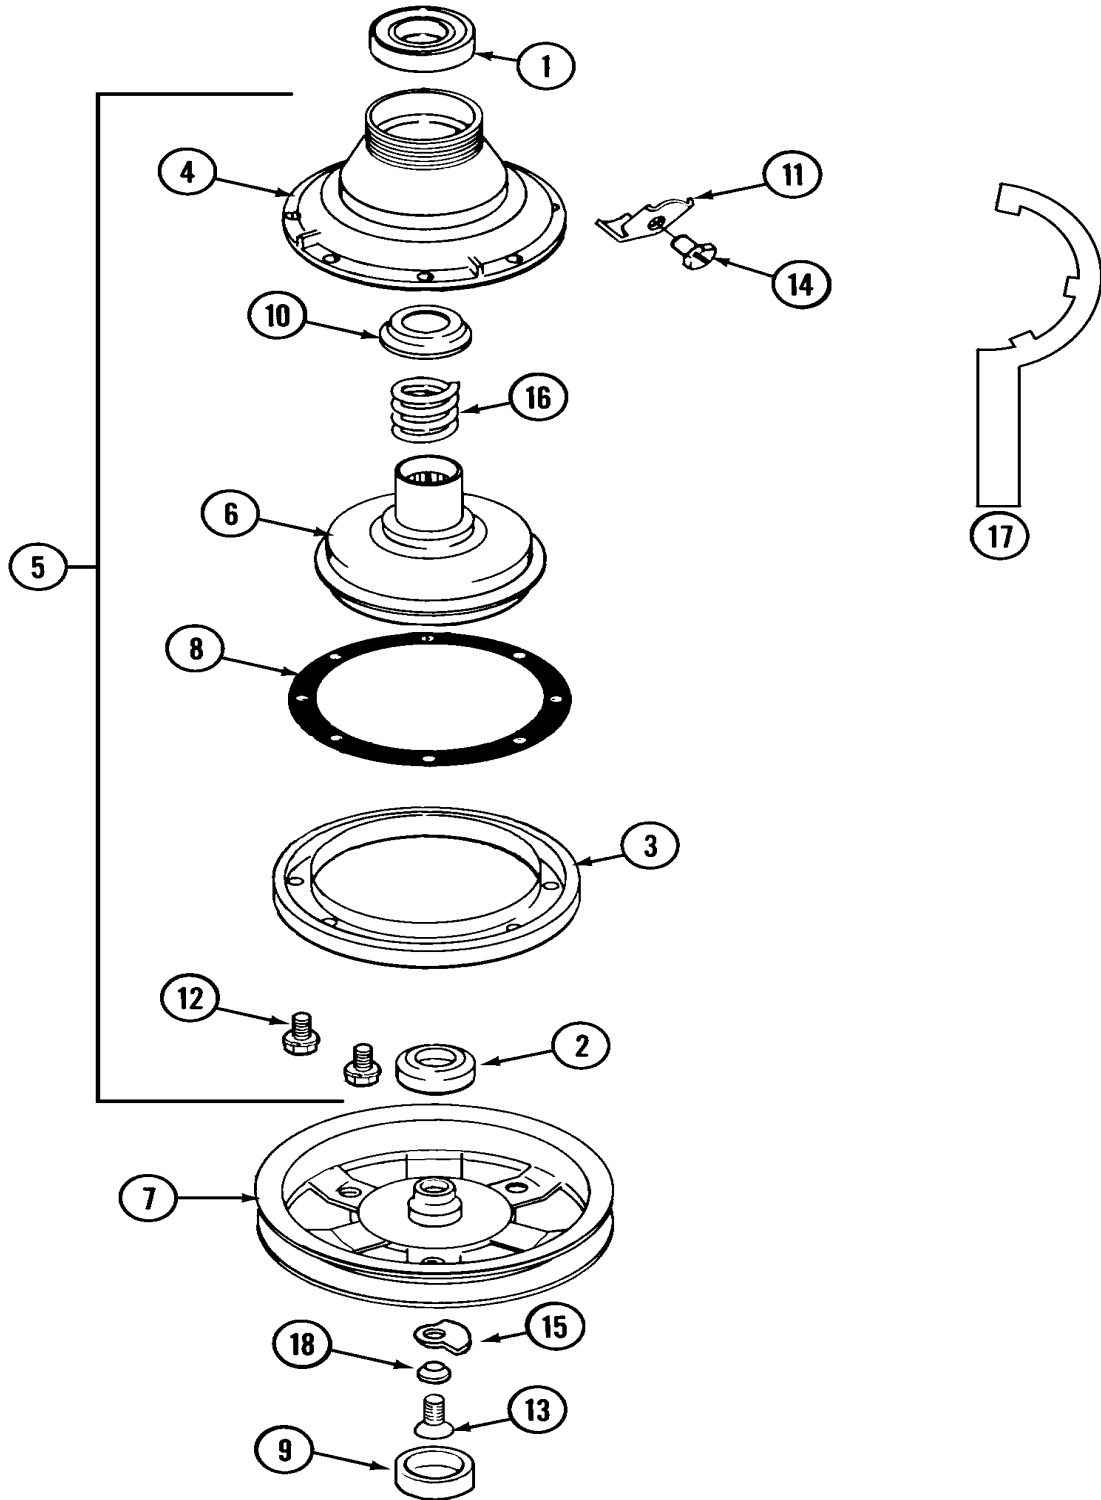

**Repair  
Parts  
List**

MODEL NUMBER  
LAT9306AGE

**WASHER  
LAT 1**

When requesting service or ordering parts, always provide the following information:

- Product Type
- Part Number
- Model Number
- Part Description

Section: TUB

LAT 1 P4

LAT 1 P5

Section: BASE

LAT 1 P6

Section: CLUTCH, BRAKE & BELTS

LAT 1 P7

Section: WIRING INFORMATION