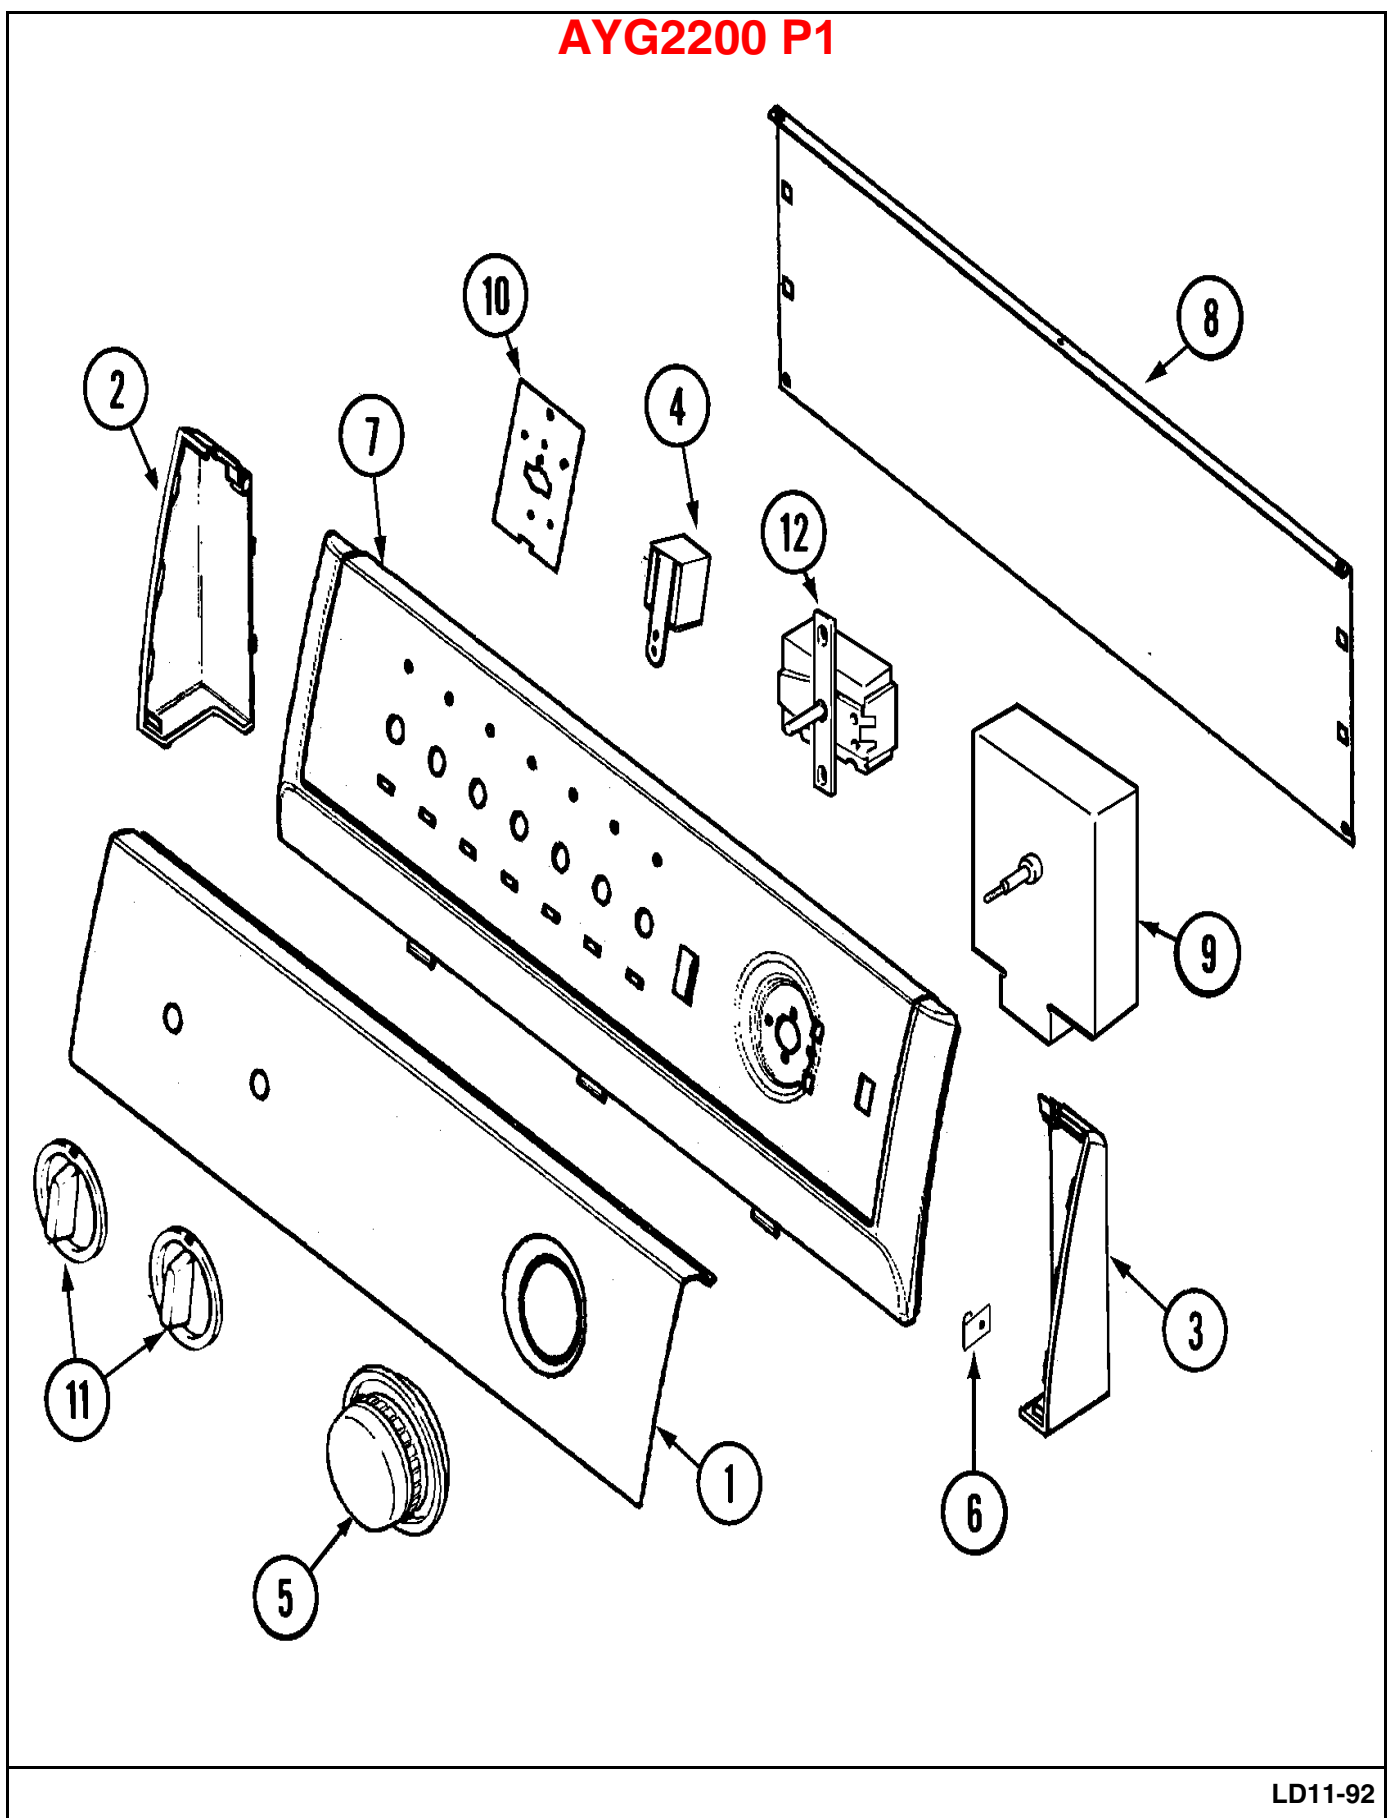

**Repair
Parts
List**

MODEL NUMBER
AYG2200AGW

**DRYER
AYG2200**

When requesting service or ordering parts, always provide the following information:

- **Product Type**
- **Part Number**
- **Model Number**
- **Part Description**

MAYTAG®

©2005 Maytag Services

Section: CONTROL PANEL

AYG2200 P1

Section: CABINET

AYG2200 P2

Section: DOOR

AYG2200 P3