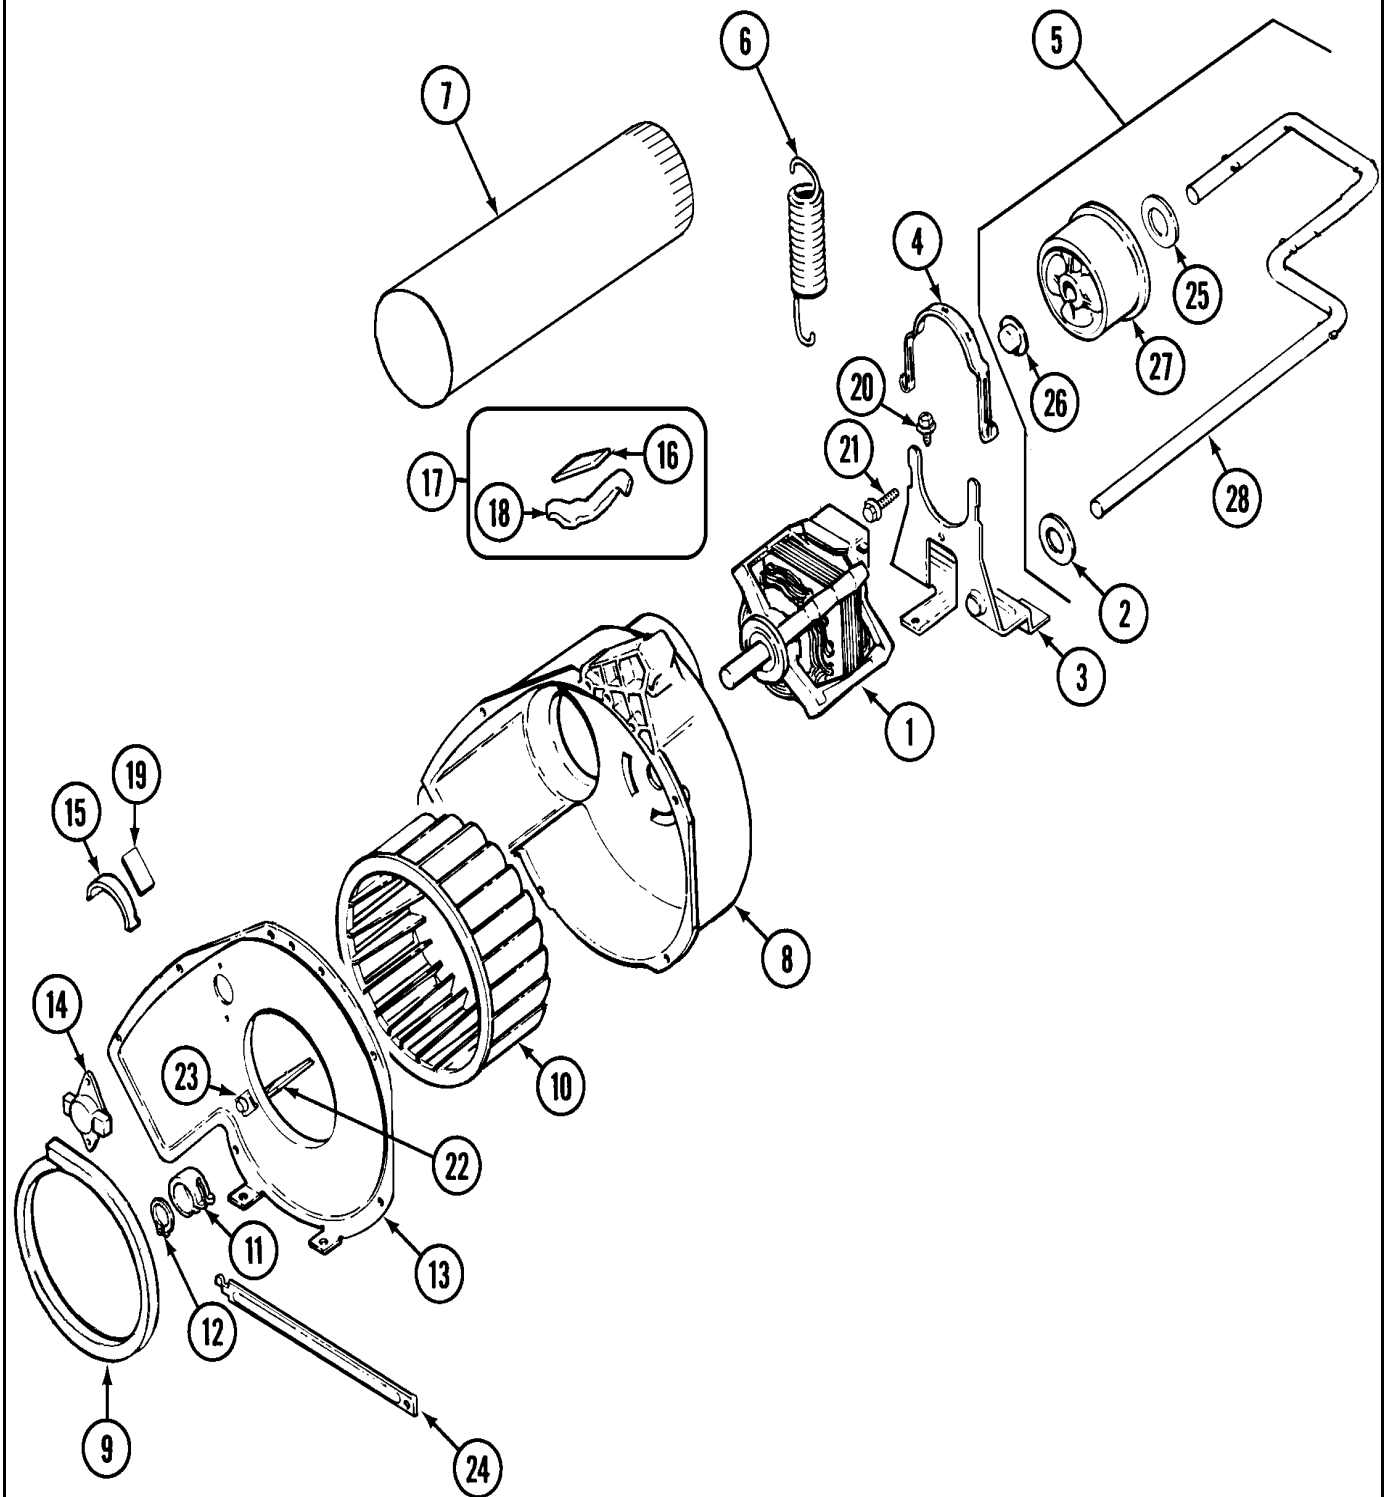

**Repair
Parts
List**

MODEL NUMBER
AYG2200AGW

**DRYER
AYG2200**

When requesting service or ordering parts, always provide the following information:

- **Product Type**
- **Part Number**
- **Model Number**
- **Part Description**

AYG2200 P4

Section: GAS CARRYING

AYG2200 P5

Section: MOTOR & DRIVE

AYG2200 P6

Section: WIRING INFORMATION

AYG2200 P7

230 V.A.C. 50 HZ.
1 PHASE 2 WIRE SYSTEM
GAS DRYER