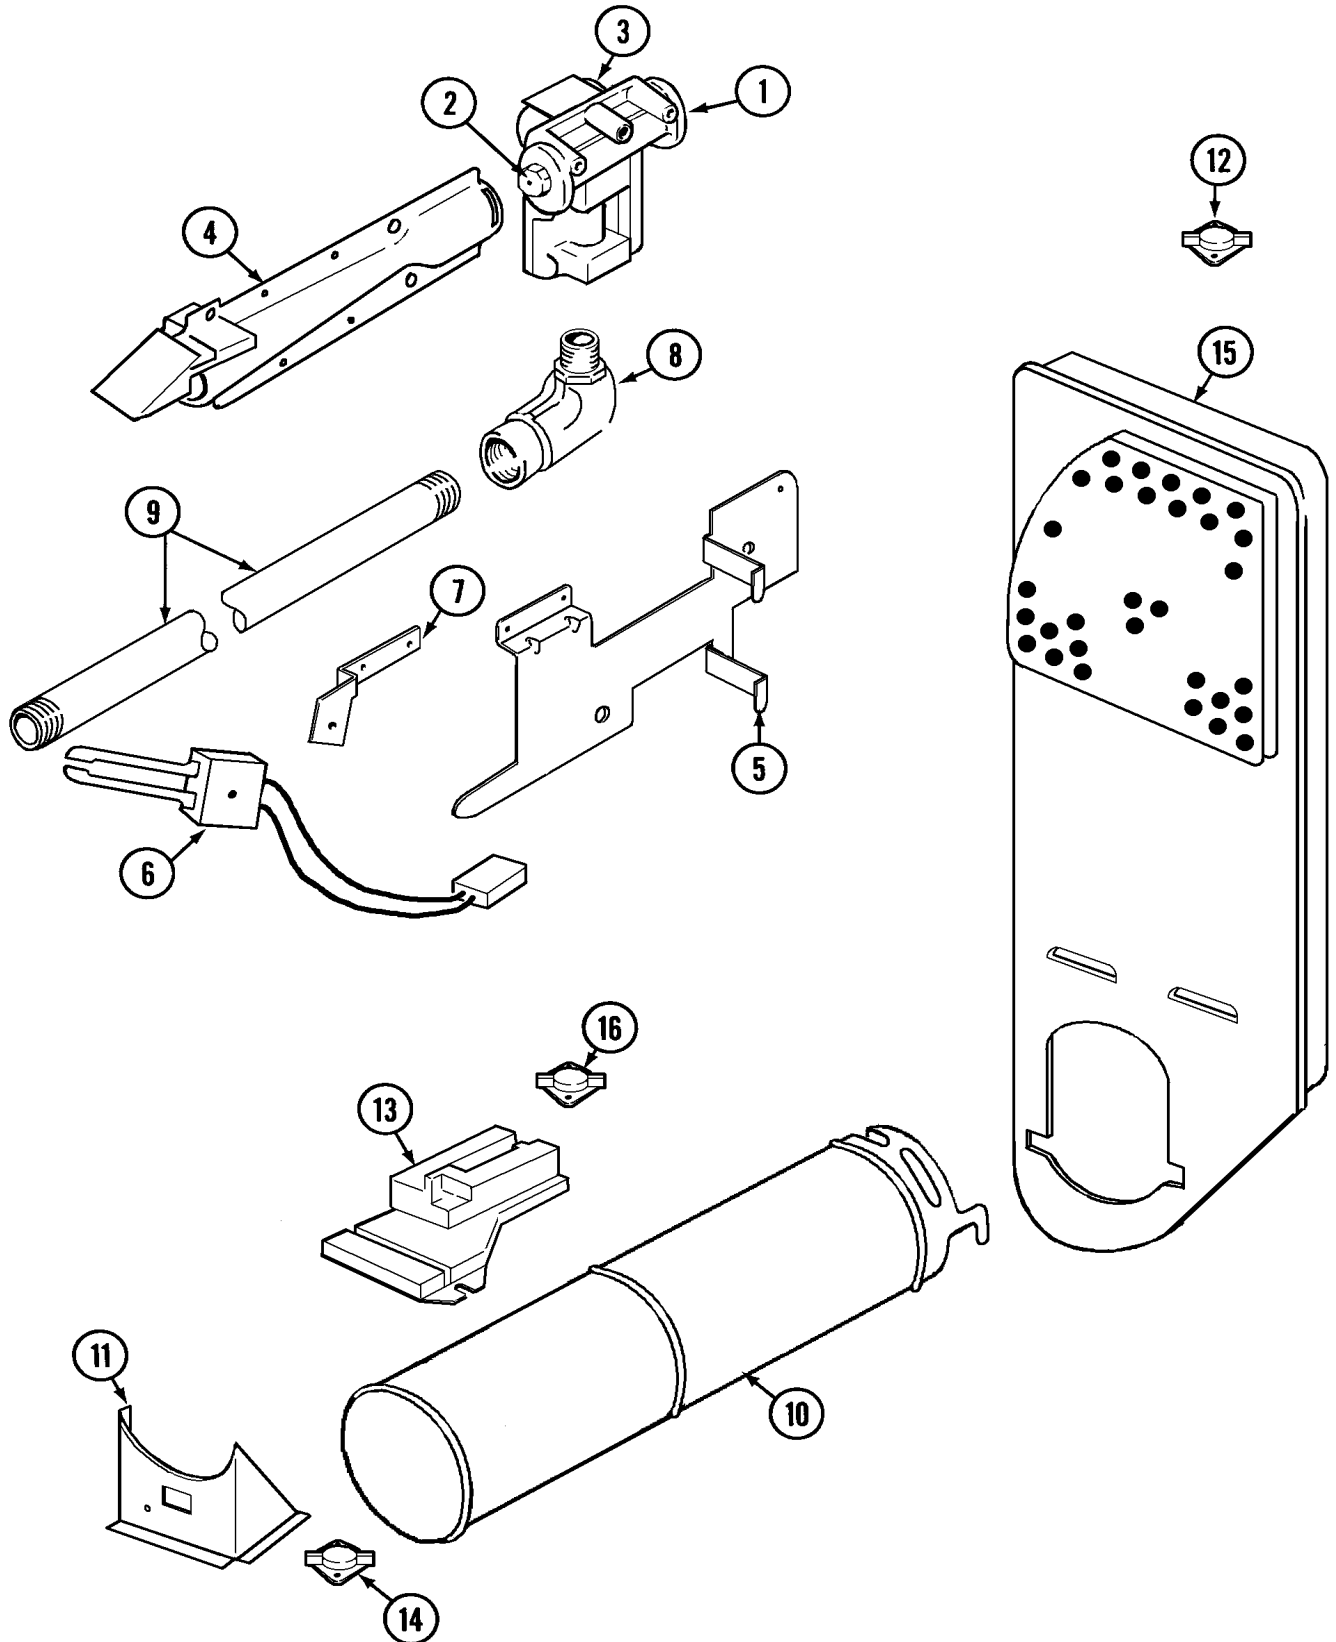

Section: GAS CARRYING

AYG2200 P5