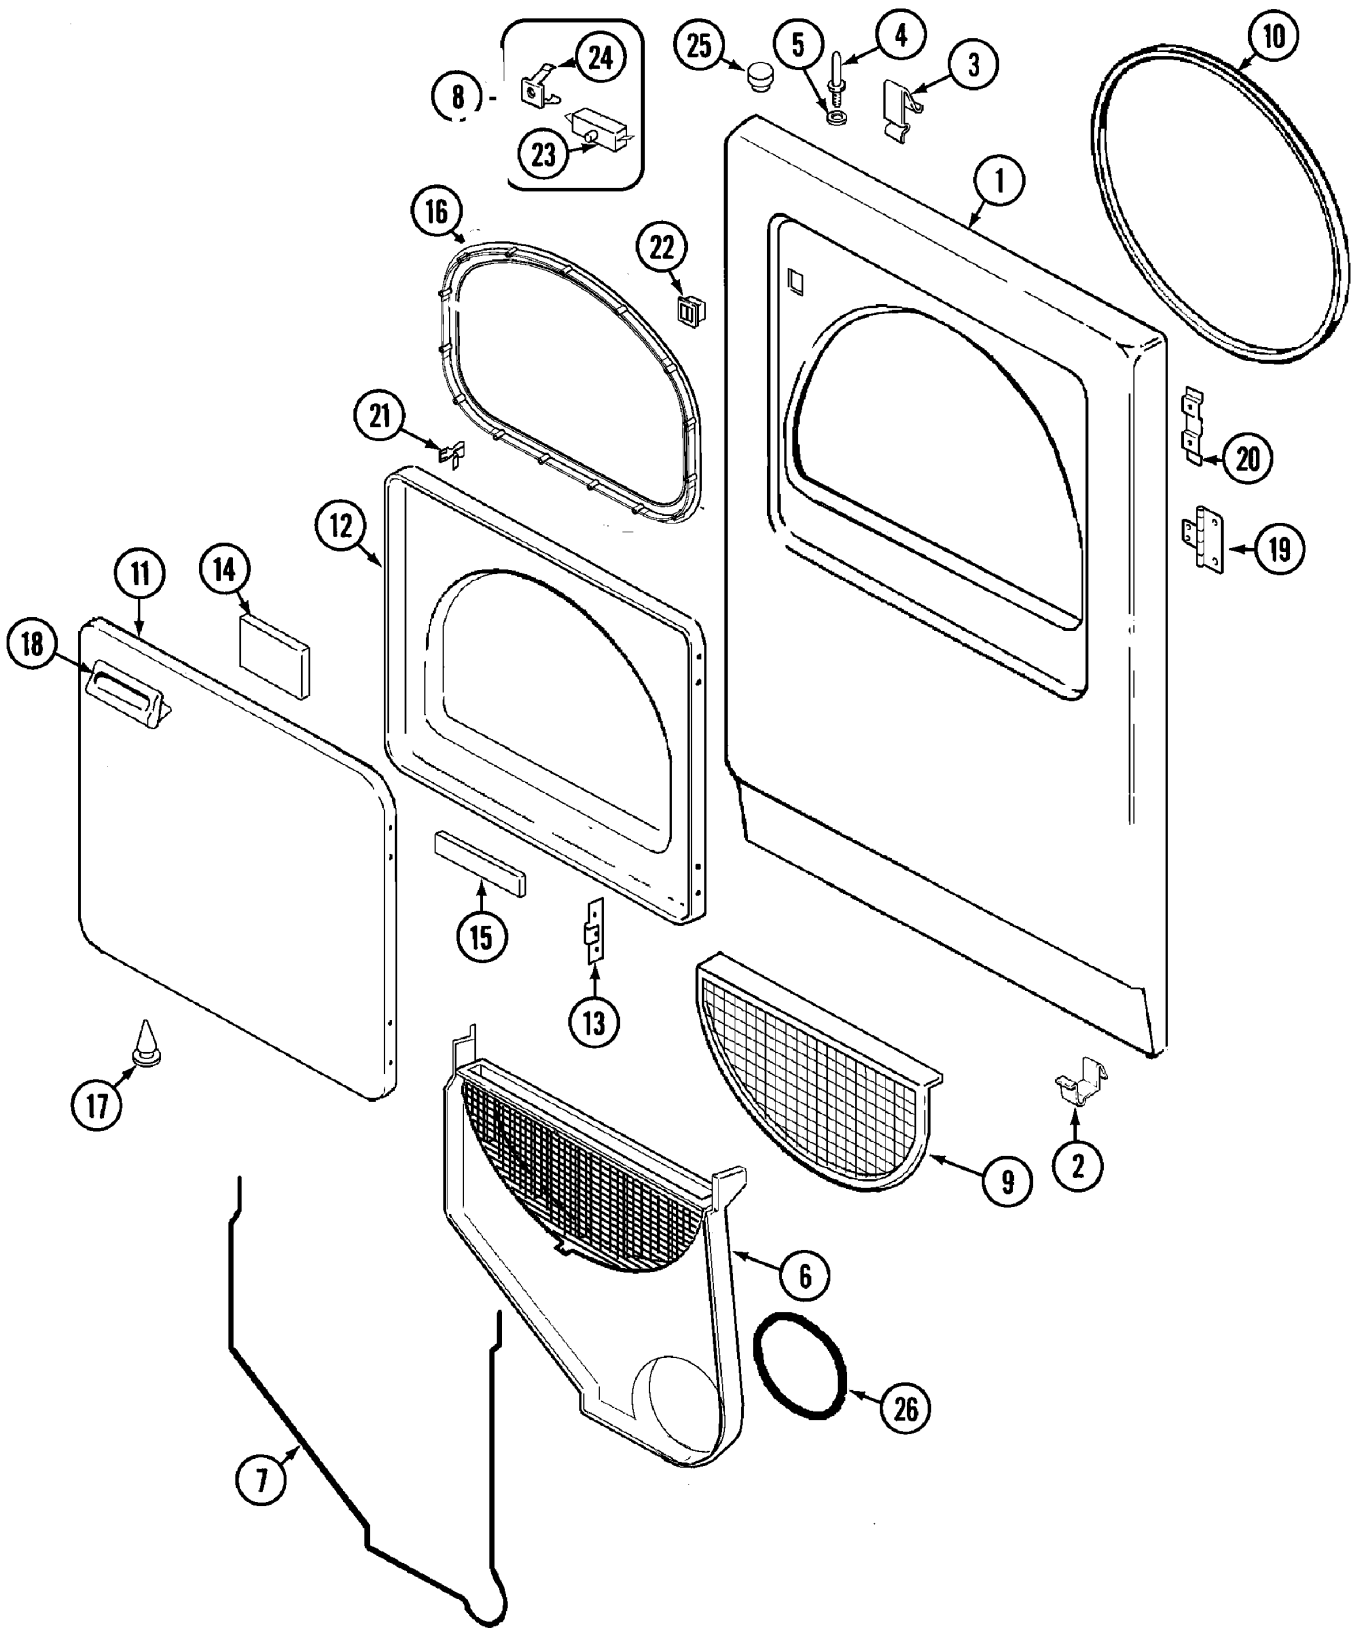

**Repair
Parts
List**

MODEL NUMBER
AYG2200AGW

**DRYER
AYG2200**

When requesting service or ordering parts, always provide the following information:

- **Product Type**
- **Part Number**
- **Model Number**
- **Part Description**

MAYTAG®

©2005 Maytag Services

Section: CONTROL PANEL

AYG2200 P1

Section: CABINET

AYG2200 P2

Section: DOOR

AYG2200 P3