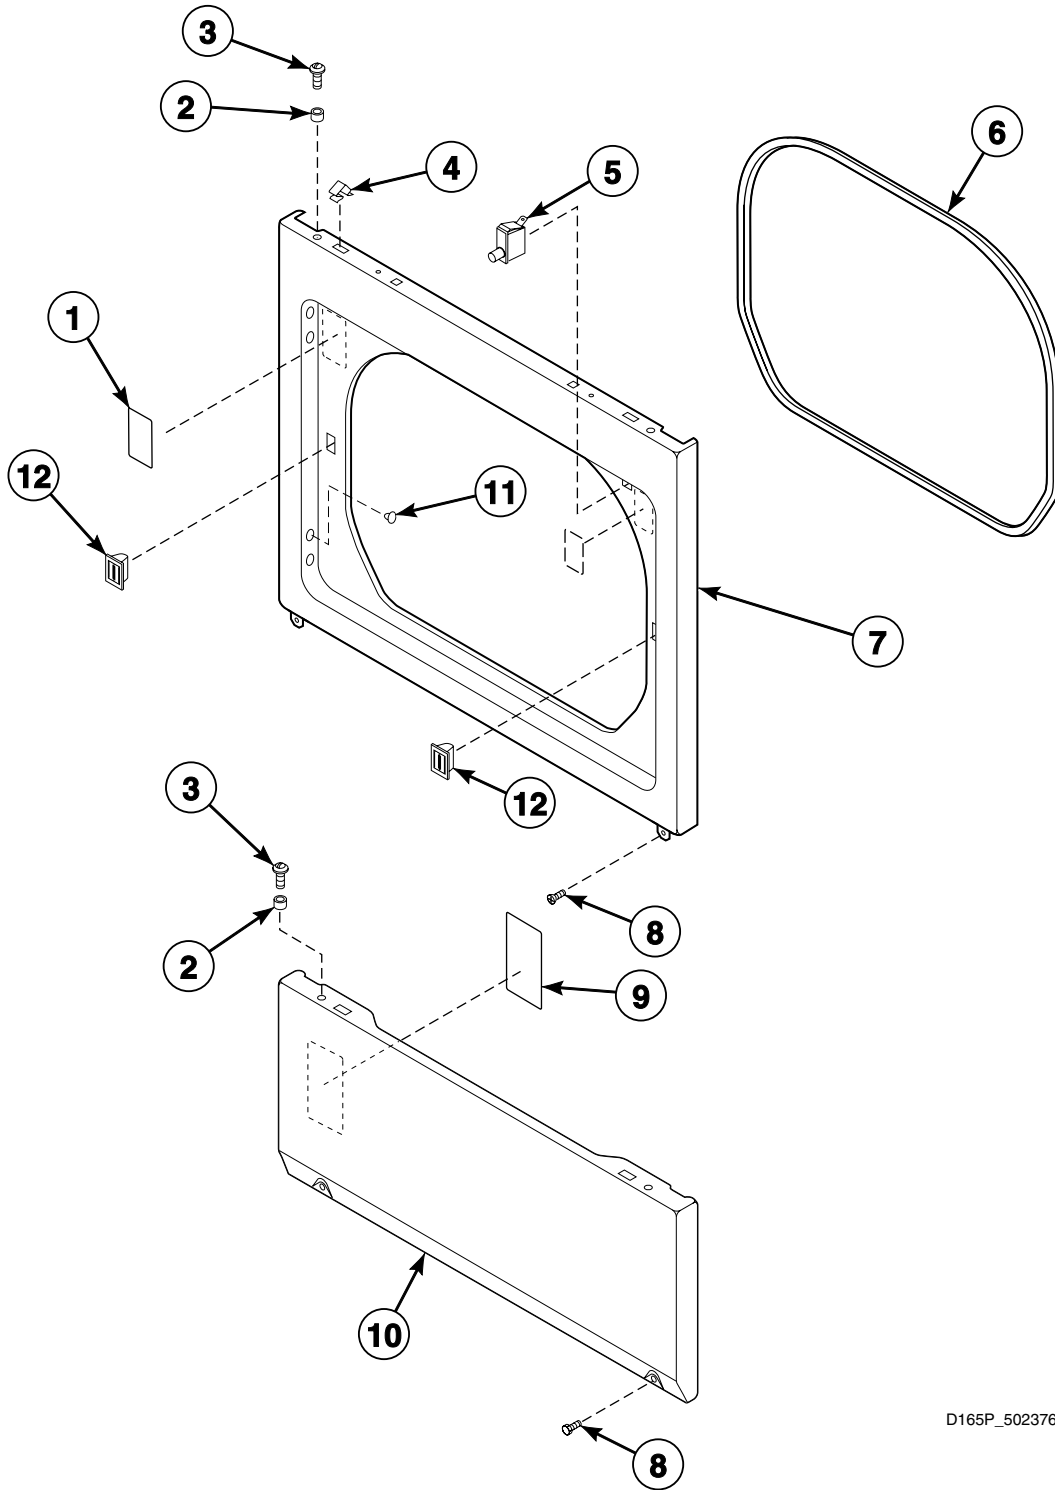

AGM1 P3

© Copyright, Alliance Laundry Systems LLC – DO NOT COPY or TRANSMIT

Graphic Panel, Control Hood and Controls - 5 Cycle Timer

Models AEM697 and AGM699

D158P_502376

AGM1 P4

© Copyright, Alliance Laundry Systems LLC – DO NOT COPY or TRANSMIT

Top Panel and Hood Back Panel

D162P_502376

Loading Door

D146P_502376

AGM1 P6

© Copyright, Alliance Laundry Systems LLC – DO NOT COPY or TRANSMIT

Lower Access Panel, Front Panel and Seal

D165P_502376