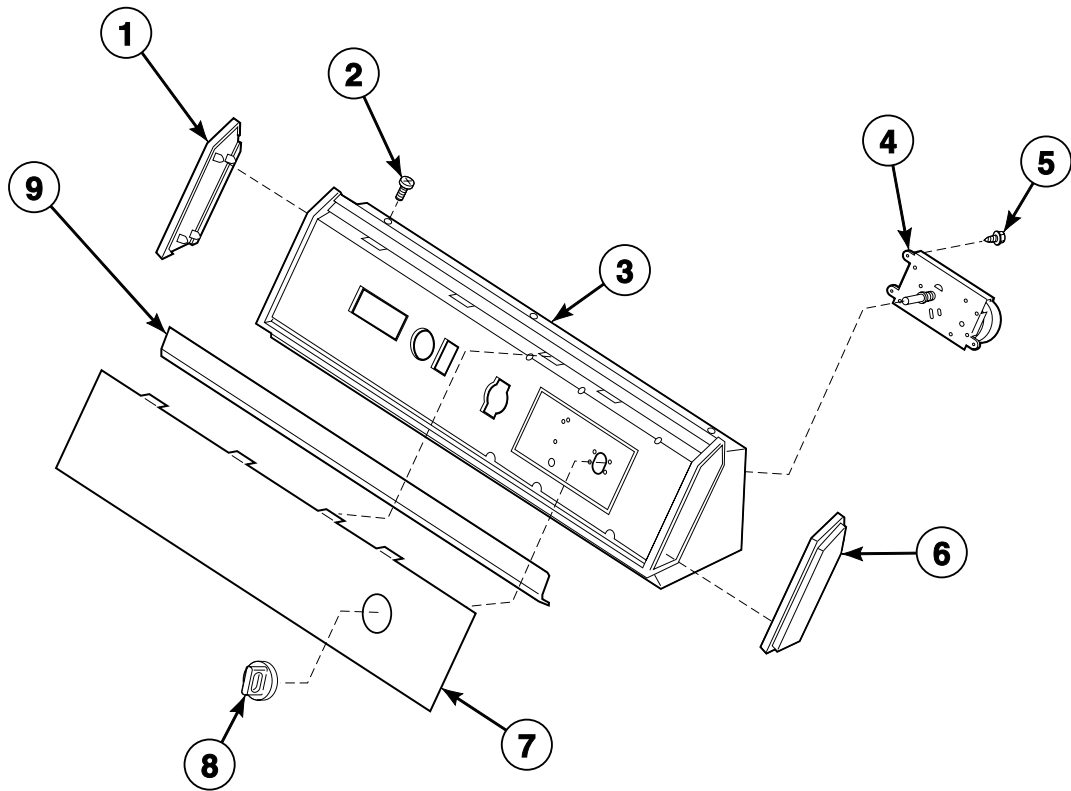

Graphic Panel, Control Hood and Controls - 1 and 2 Cycle Timers

Models AEM377, AEM397, AEM407, AEM427, AGM379, AGM399, AGM409 and AGM429

DRY1962P_502376