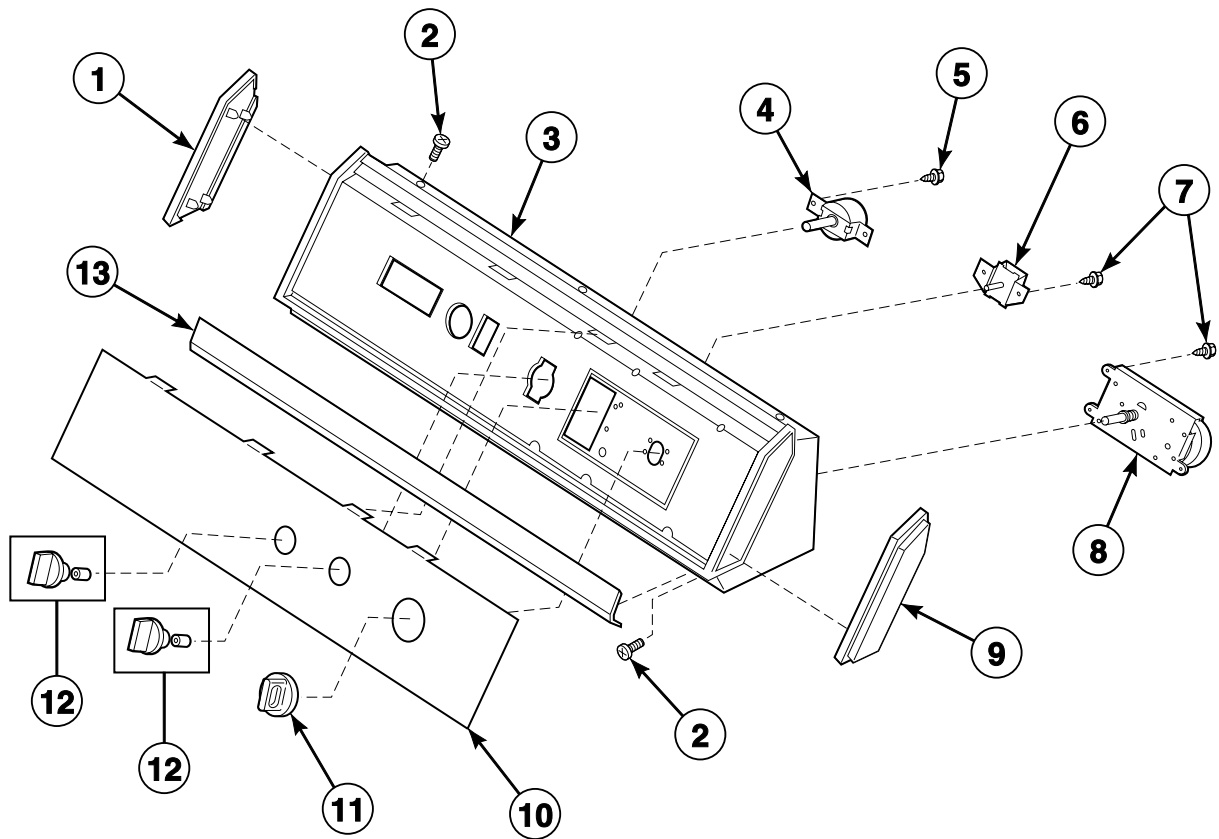

AGM1 P3

© Copyright, Alliance Laundry Systems LLC – DO NOT COPY or TRANSMIT

Graphic Panel, Control Hood and Controls - 5 Cycle Timer

Models AEM697 and AGM699

D158P_502376

AGM1 P4

© Copyright, Alliance Laundry Systems LLC – DO NOT COPY or TRANSMIT