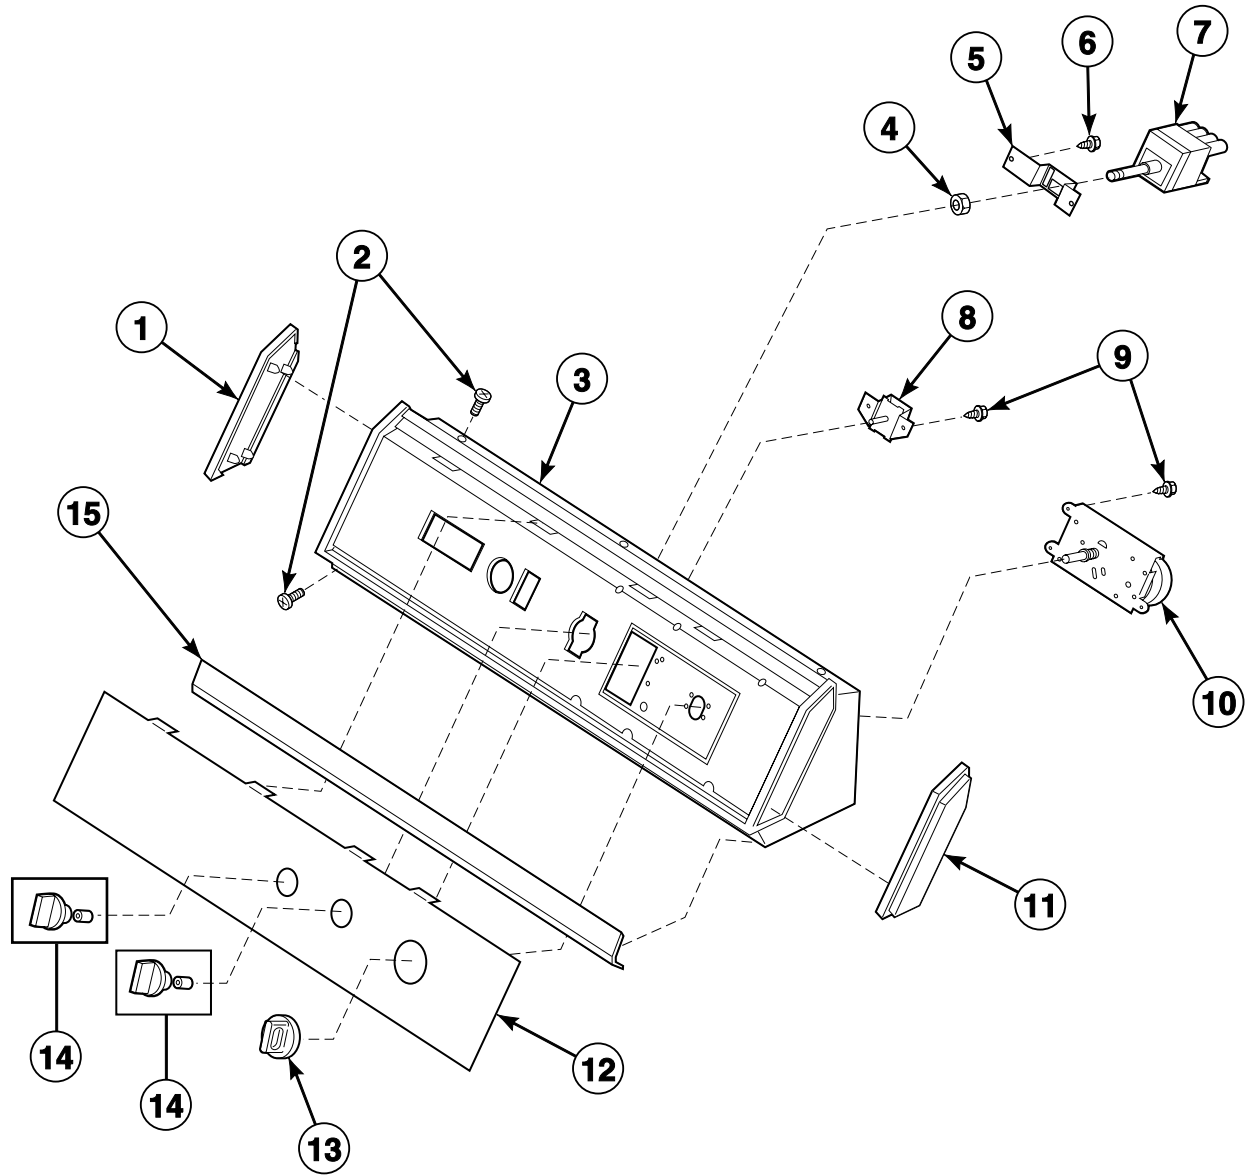

Graphic Panel, Control Hood and Controls - 3 Cycle Timer

Models AEM477, AEM497, AGM479, AGM499 and AGM499*299D4

D157P_502376

AGM1 P3

© Copyright, Alliance Laundry Systems LLC – DO NOT COPY or TRANSMIT