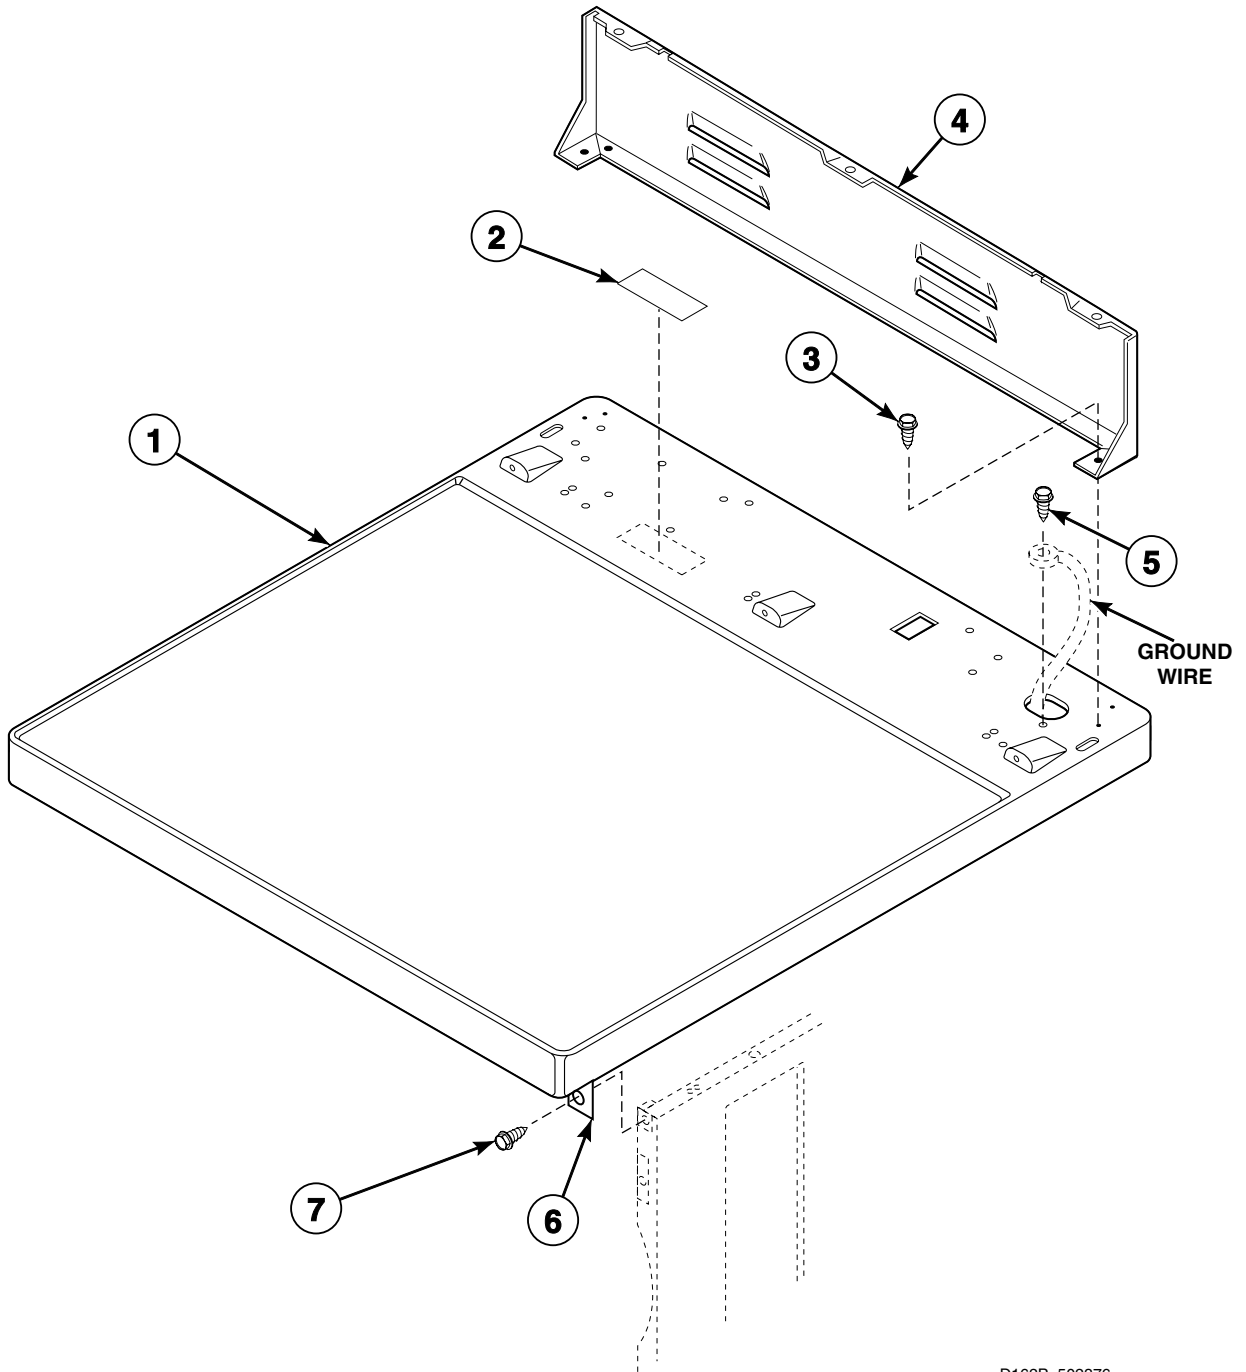

AGM1 P3

© Copyright, Alliance Laundry Systems LLC – DO NOT COPY or TRANSMIT

Graphic Panel, Control Hood and Controls - 5 Cycle Timer

Models AEM697 and AGM699

D158P_502376

AGM1 P4

© Copyright, Alliance Laundry Systems LLC – DO NOT COPY or TRANSMIT

Top Panel and Hood Back Panel

D162P_502376

Loading Door

D146P_502376

AGM1 P6

© Copyright, Alliance Laundry Systems LLC – DO NOT COPY or TRANSMIT

Lower Access Panel, Front Panel and Seal

D165P_502376