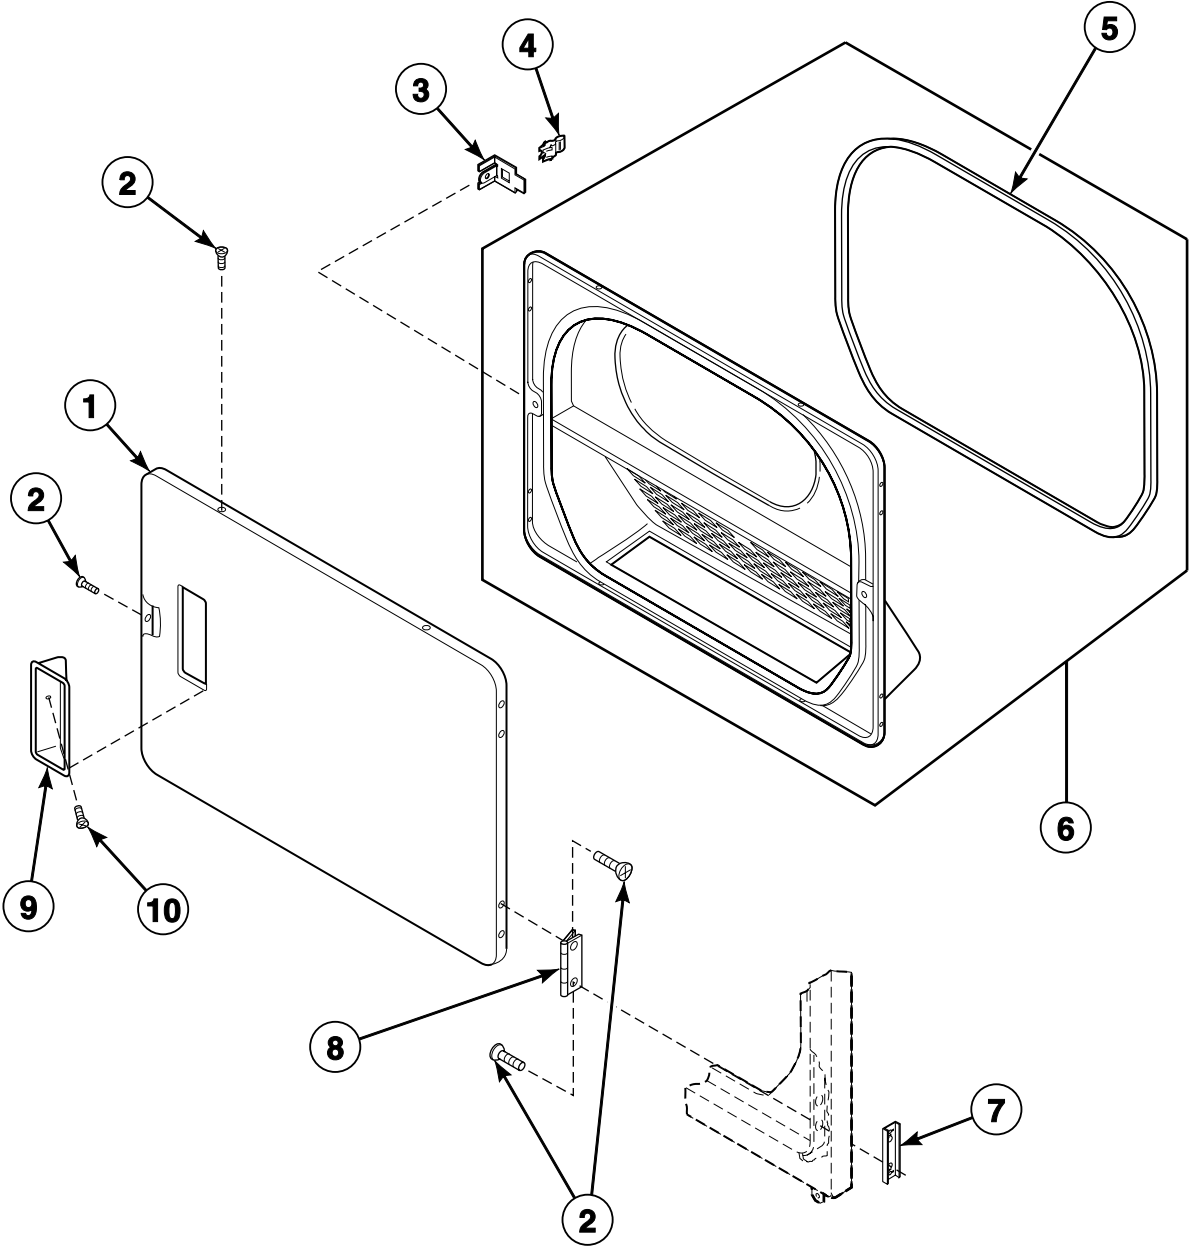

AGM1 P3

© Copyright, Alliance Laundry Systems LLC – DO NOT COPY or TRANSMIT

Graphic Panel, Control Hood and Controls - 5 Cycle Timer

Models AEM697 and AGM699

D158P_502376

AGM1 P4

© Copyright, Alliance Laundry Systems LLC – DO NOT COPY or TRANSMIT

Top Panel and Hood Back Panel

D162P_502376

Loading Door

D146P_502376

AGM1 P6

© Copyright, Alliance Laundry Systems LLC – DO NOT COPY or TRANSMIT

Lower Access Panel, Front Panel and Seal

D165P_502376